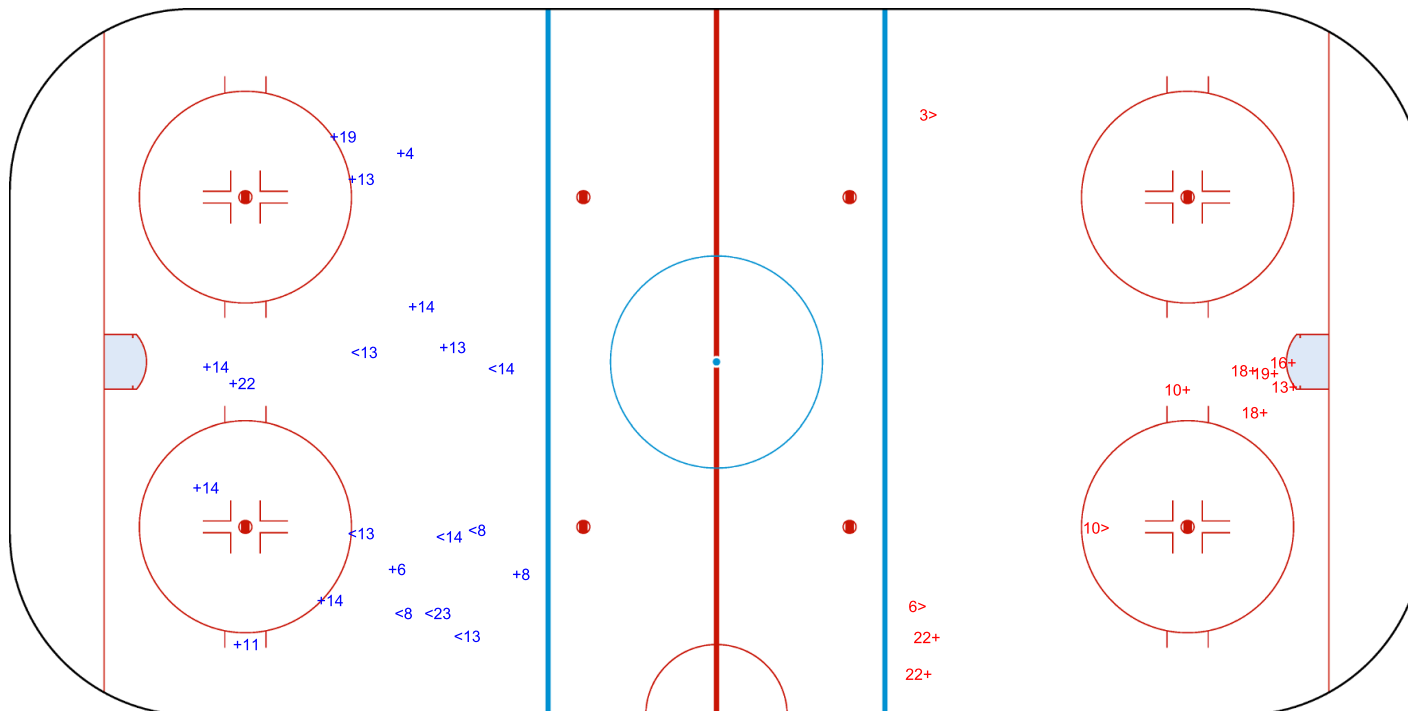

Shots by AUT
Goals (o): 0
SSP (<): 8
SSG (+): 12
SPG (-): 0

GK 20 of ITA

ITA → 3rd Period ← AUT

Shots by ITA
Goals (o): 0
SSP (>): 3
SSG (+): 8
SPG (-): 0

GK 1 of AUT

Legend:		
GK	Goalkeeper	
SPG	Shots past goal	
SSG	Shots saved by goalkeeper	
SSP	Shots saved by player