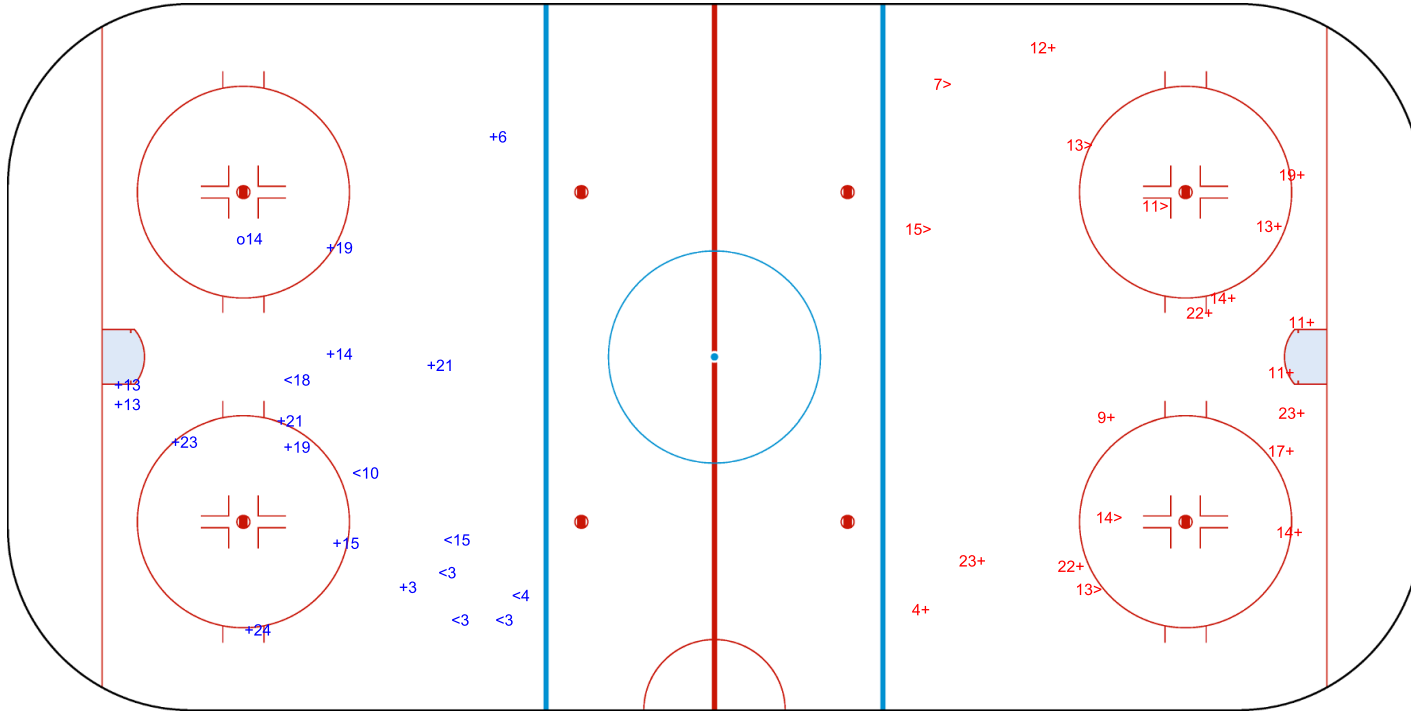

SHOT CHART
ITA - AUT

Shots by AUT
Goals (o): 1 SSG (+): 18
SSP (<): 10 SPG (-): 1

GK 20 of ITA

ITA → 1st Period ← AUT

Shots by ITA
Goals (o): 1 SSG (+): 8
SSP (>): 1 SPG (-): 0

GK 1 of AUT

Shots by ITA
Goals (o): 1
SSP (<): 7
SSG (+): 12
SPG (-): 0

GK 1 of AUT

AUT → 2nd Period ← ITA

Shots by AUT
Goals (o): 0
SSP (>): 6
SSG (+): 14
SPG (-): 0

GK 20 of ITA

Shots by AUT
Goals (o): 0
SSP (<): 8
SSG (+): 12
SPG (-): 0

GK 20 of ITA

ITA → 3rd Period ← AUT

Shots by ITA
Goals (o): 0
SSP (>): 3
SSG (+): 8
SPG (-): 0