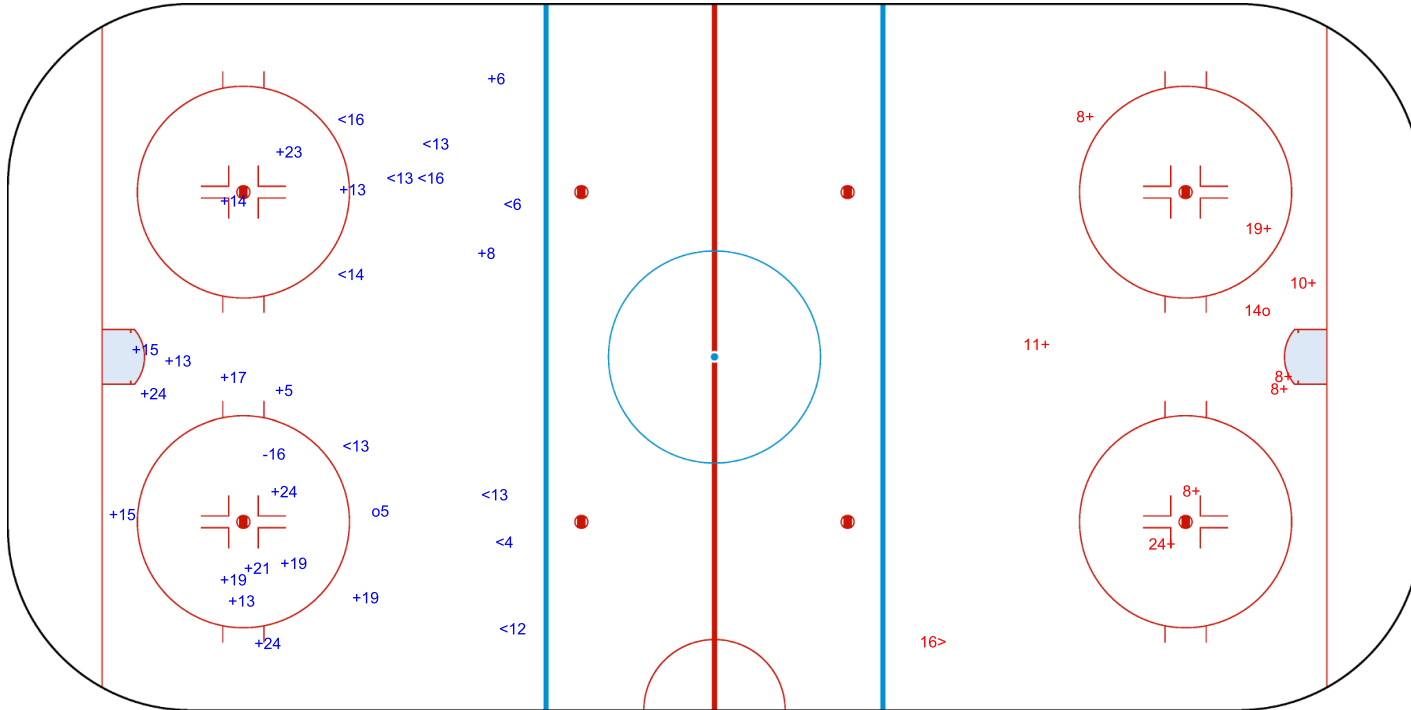

SHOT CHART
ITA - AUT

Shots by AUT
Goals (o): 1 SSG (+): 18
SSP (<): 10 SPG (-): 1

GK 20 of ITA

ITA → 1st Period ← AUT

Shots by ITA
Goals (o): 1 SSG (+): 8
SSP (>): 1 SPG (-): 0

GK 1 of AUT

Shots by ITA
Goals (o): 1
SSP (<): 7
SSG (+): 12
SPG (-): 0

GK 1 of AUT

AUT → 2nd Period ← ITA

Shots by AUT
Goals (o): 0
SSP (>): 6
SSG (+): 14
SPG (-): 0

GK 20 of ITA

Shots by AUT
Goals (o): 0
SSP (<): 8
SSG (+): 12
SPG (-): 0

GK 20 of ITA

ITA → 3rd Period ← AUT

Shots by ITA
Goals (o): 0
SSP (>): 3
SSG (+): 8
SPG (-): 0