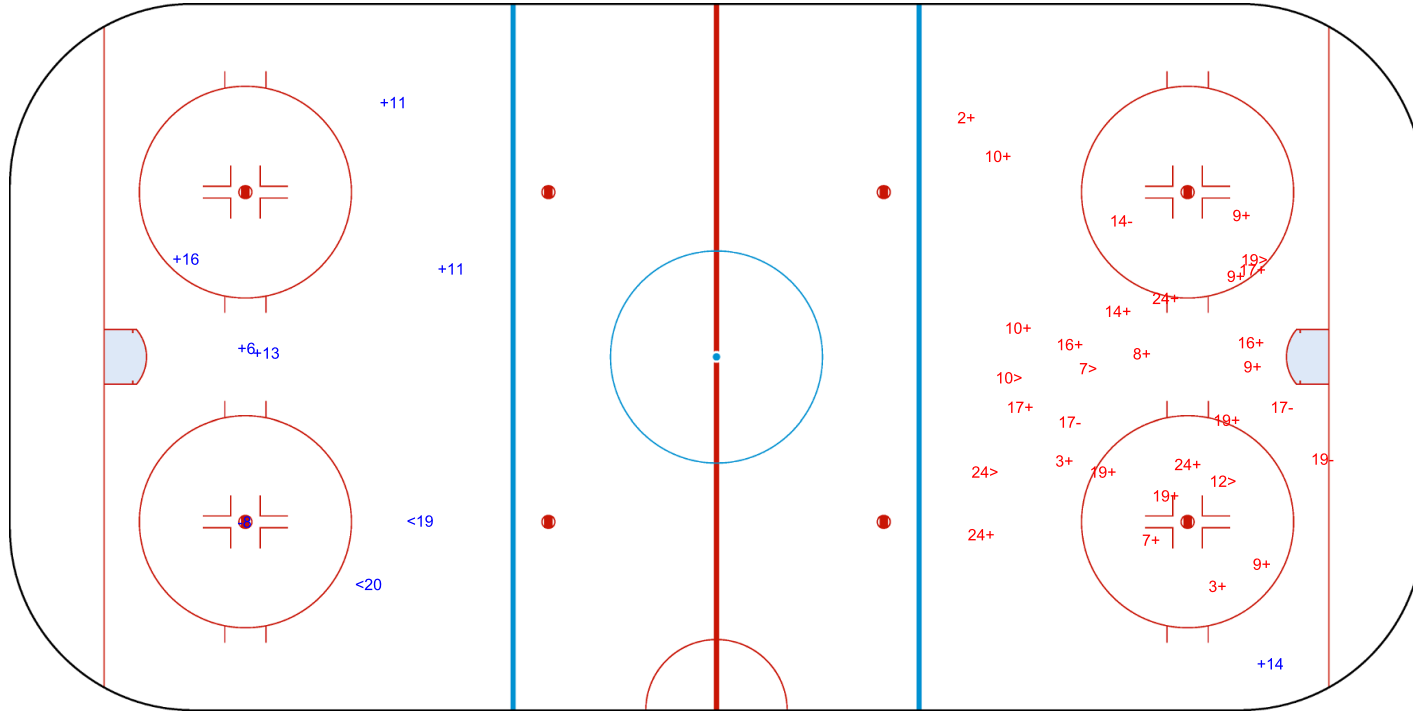

GK 20 of ROU

ROU → 2nd Period ← EST

Shots by ROU

Goals (o): 0 SSG (+): 22
SSP (>): 5 SPG (-): 4

GK 33 of EST

Shots by ROU
Goals (o): 4 SSG (+): 7
SSP (<): 4 SPG (-): 2

GK 33 of EST

EST → 3rd Period ← ROU