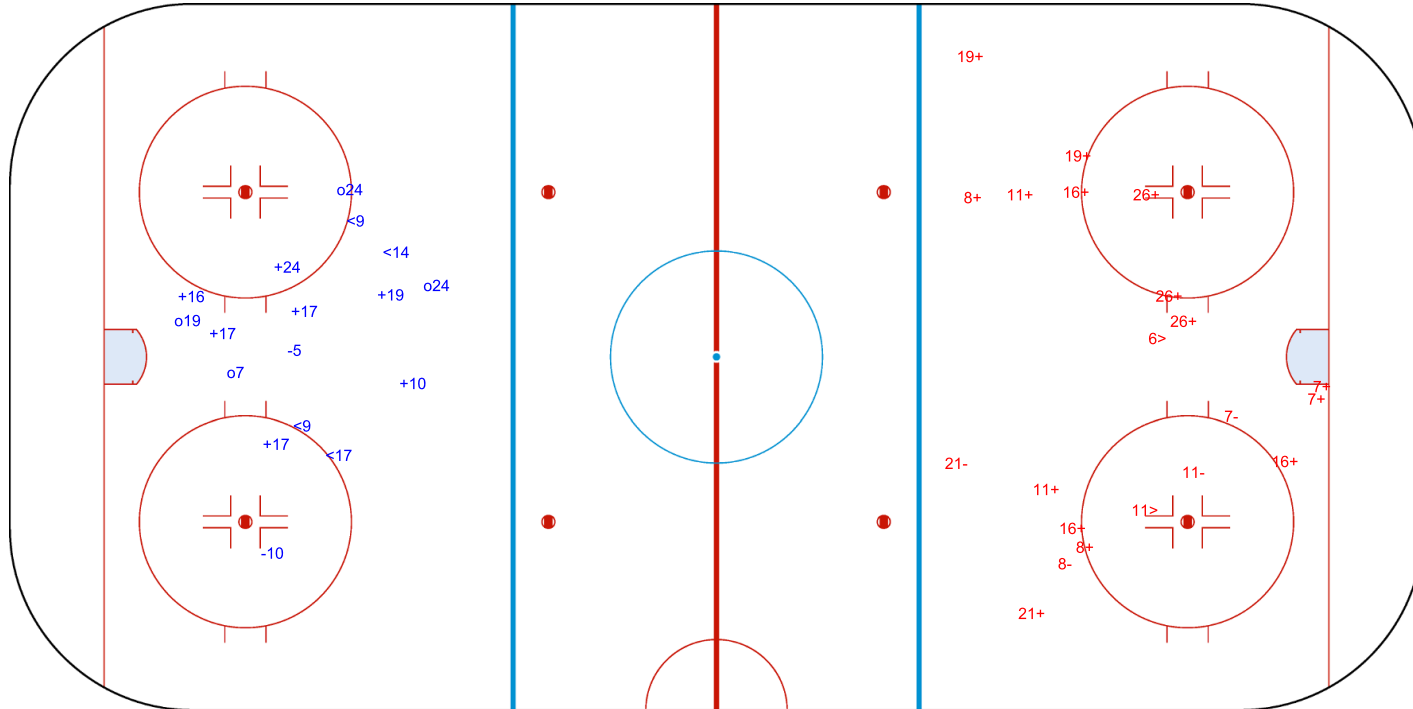

GK 20 of ROU

ROU → 2nd Period ← EST

Shots by ROU

Goals (o): 0 SSG (+): 22
SSP (>): 5 SPG (-): 4

GK 33 of EST

Shots by ROU
Goals (o): 4 SSG (+): 7
SSP (<): 4 SPG (-): 2

GK 33 of EST

EST → 3rd Period ← ROU