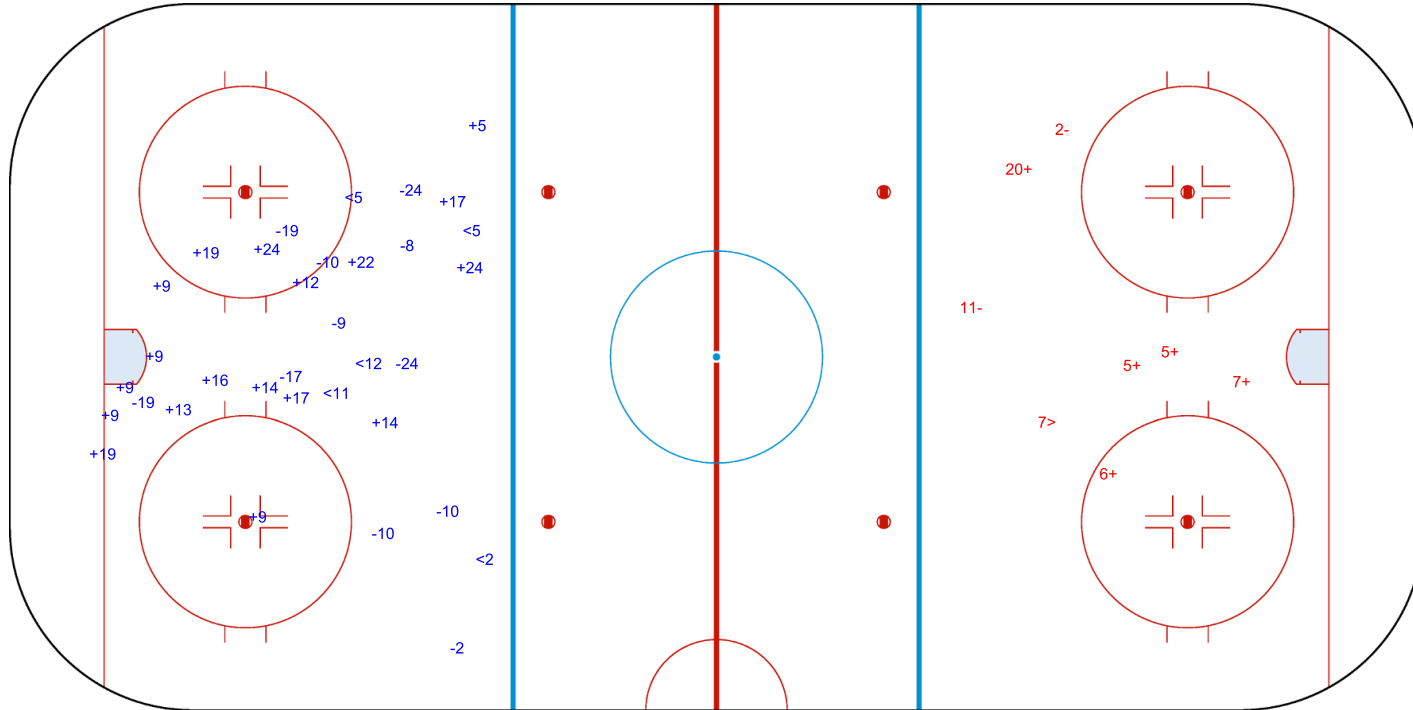

SHOT CHART
EST - ROU

Shots by ROU
Goals (o): 0
SSP (<): 5
SSG (+): 18
SPG (-): 11

GK 33 of EST

EST → 1st Period ← ROU

Shots by EST
Goals (o): 0
SSP (>): 1
SSG (+): 5
SPG (-): 2

GK 20 of ROU

Shots by EST

Goals (o): 0 SSG (+): 6
SSP (<): 2 SPG (-): 1

GK 20 of ROU

ROU → 2nd Period ← EST

Shots by ROU

Goals (o): 0 SSG (+): 22
SSP (>): 5 SPG (-): 4

GK 33 of EST

Shots by ROU
Goals (o): 4 SSG (+): 7
SSP (<): 4 SPG (-): 2

GK 33 of EST

EST → 3rd Period ← ROU