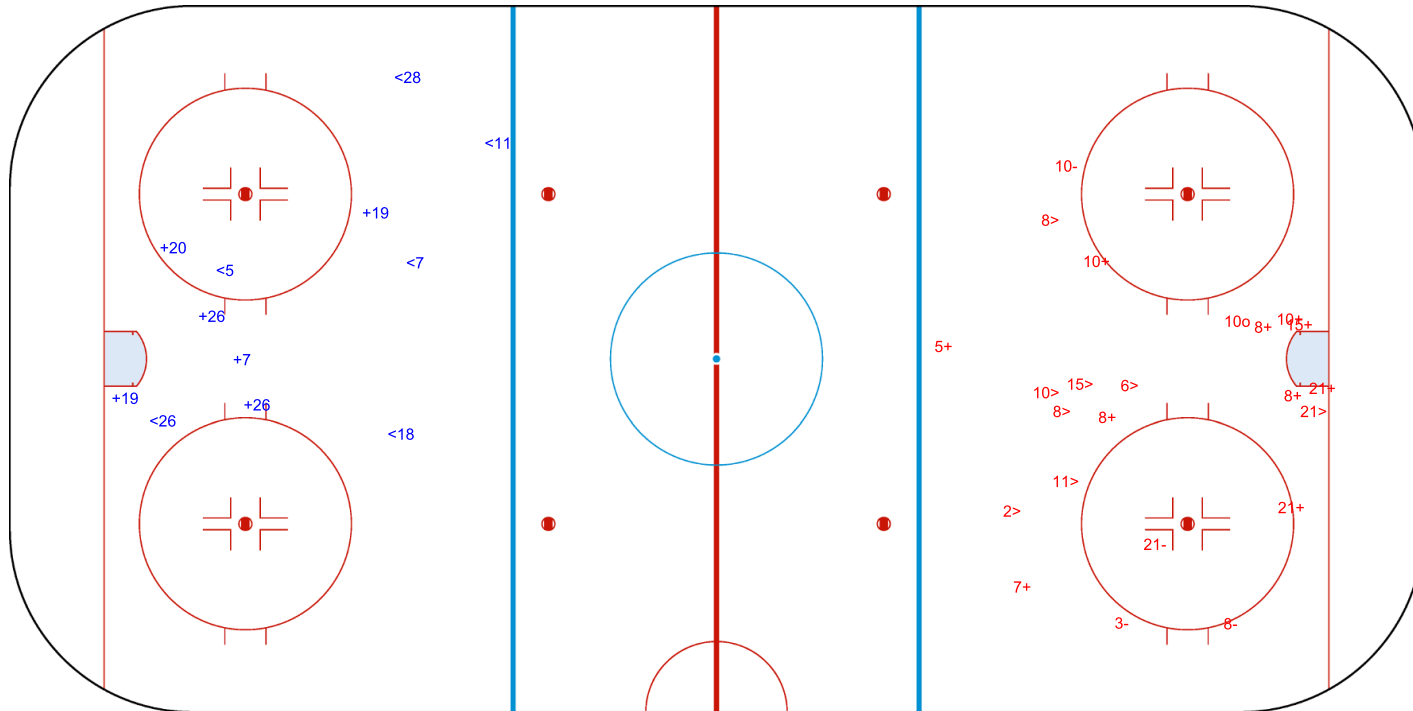

SHOT CHART
LTU - EST

Shots by EST
Goals (o): 0
SSG (+): 6
SSP (-): 6
SPG (-): 0

GK 25 of LTU

1st Period

Shots by LTU
Goals (o): 1
SSG (+): 10
SSP (>): 8
SPG (-): 4

GK 33 of EST

Shots by LTU

Goals (o): 3 SSG (+): 15
SSP (-): 15 SPG (-): 6