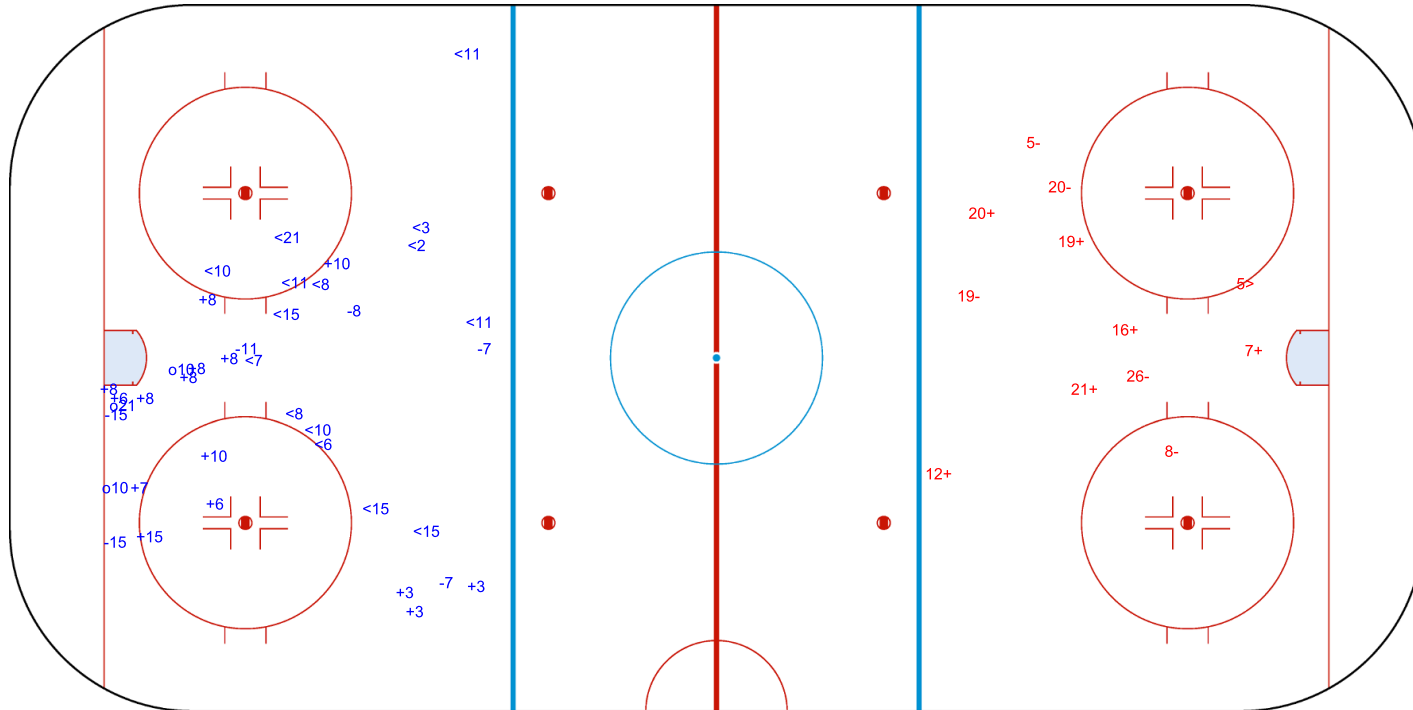

GK 33 of EST

2nd Period

Shots by EST

Goals (o): 0 SSG (+): 6
SSP (>): 1 SPG (-): 5

GK 25 of LTU

Legend:					
GK	Goalkeeper	SPG	Shots past goal	SSG	Shots saved by goalkeeper
		SSP	Shots saved by player		