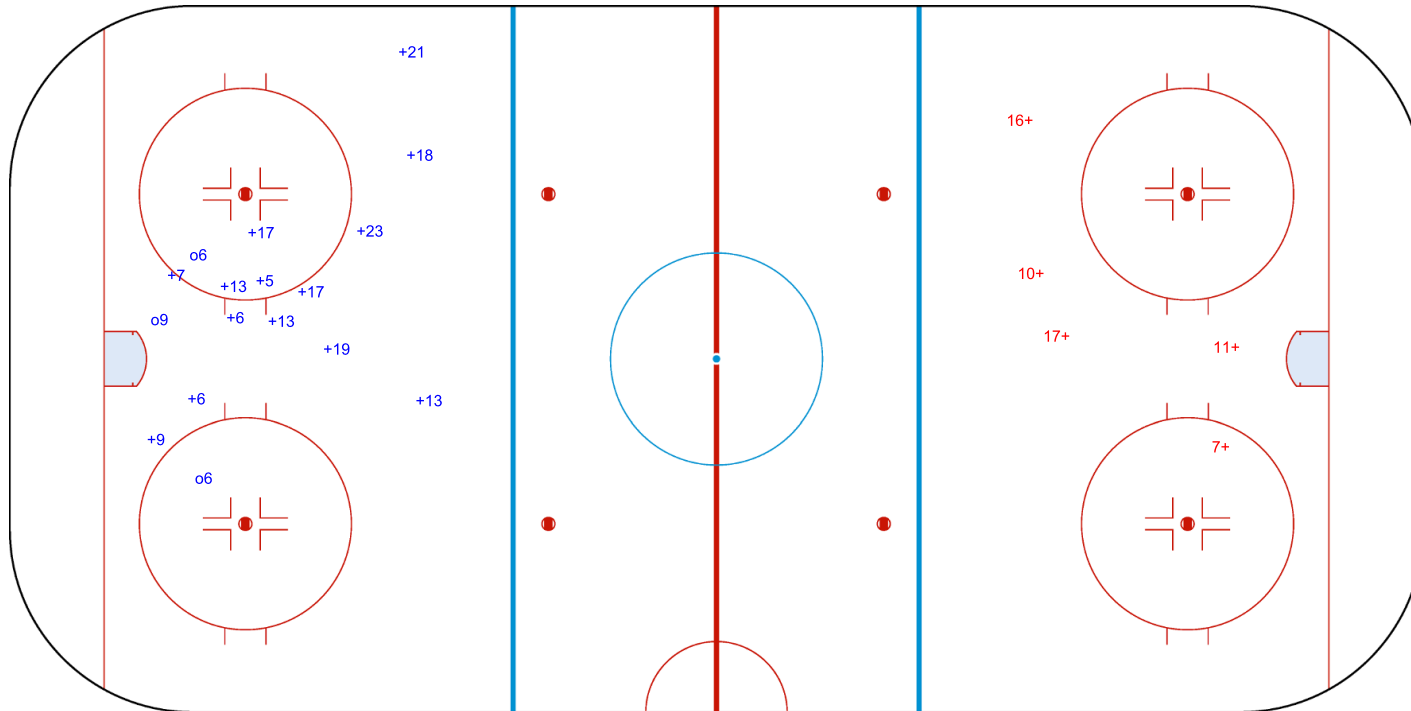

SHOT CHART  
BEL - CRO

Shots by BEL  
Goals (o): 3  
SSP (<): 0  
SSG (+): 14  
SPG (-): 0

GK 20 of CRO

1st Period

Shots by CRO  
Goals (o): 0  
SSP (>): 0  
SSG (+): 5  
SPG (-): 0

GK 1 of BEL

Shots by CRO