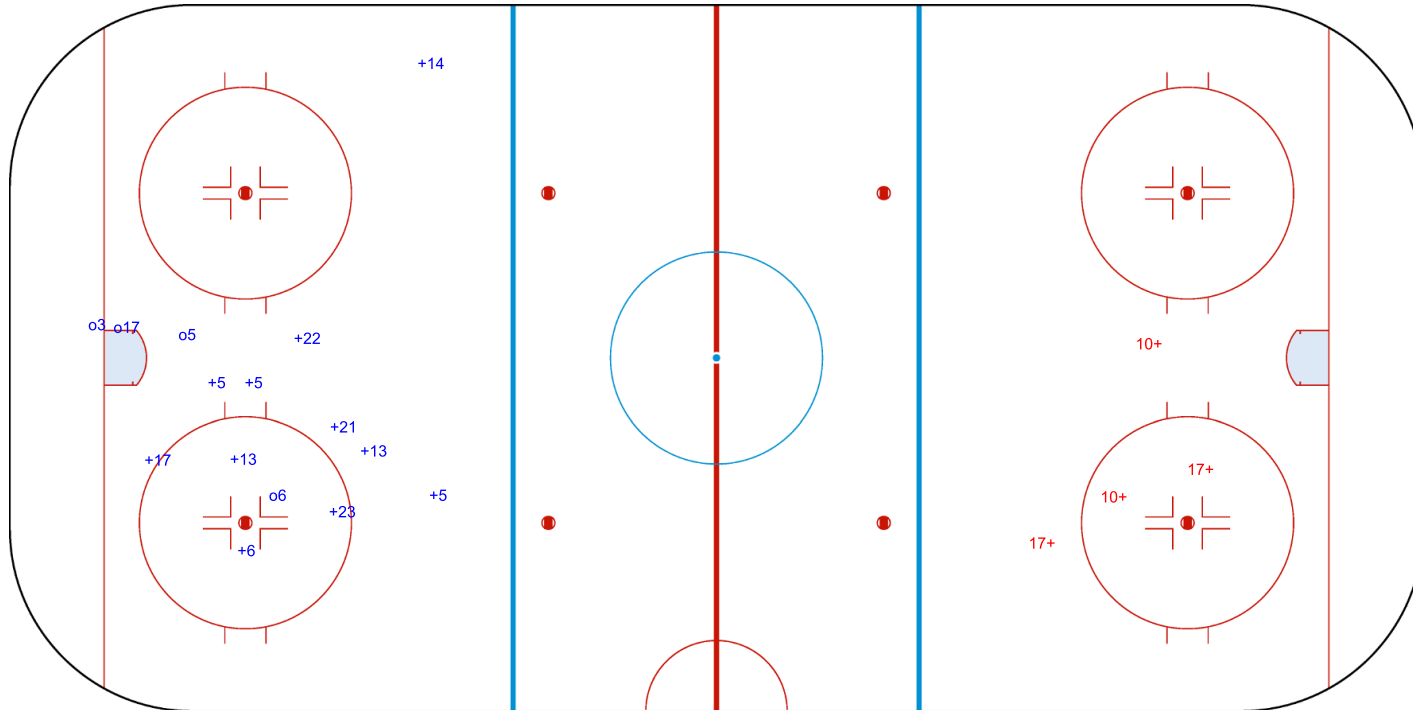

GK 20 of CRO

CRO → 3rd Period ← BEL

Shots by CRO  
Goals (o): 0    SSG (+): 4  
SSP (>): 0    SPG (-): 0

GK 1 of BEL

GK 20 of BEL

<b>Legend:</b>	<b>GK</b> Goalkeeper	<b>SPG</b> Shots past goal	<b>SSG</b> Shots saved by goalkeeper	<b>SSP</b> Shots saved by player
----------------	----------------------	----------------------------	--------------------------------------	----------------------------------