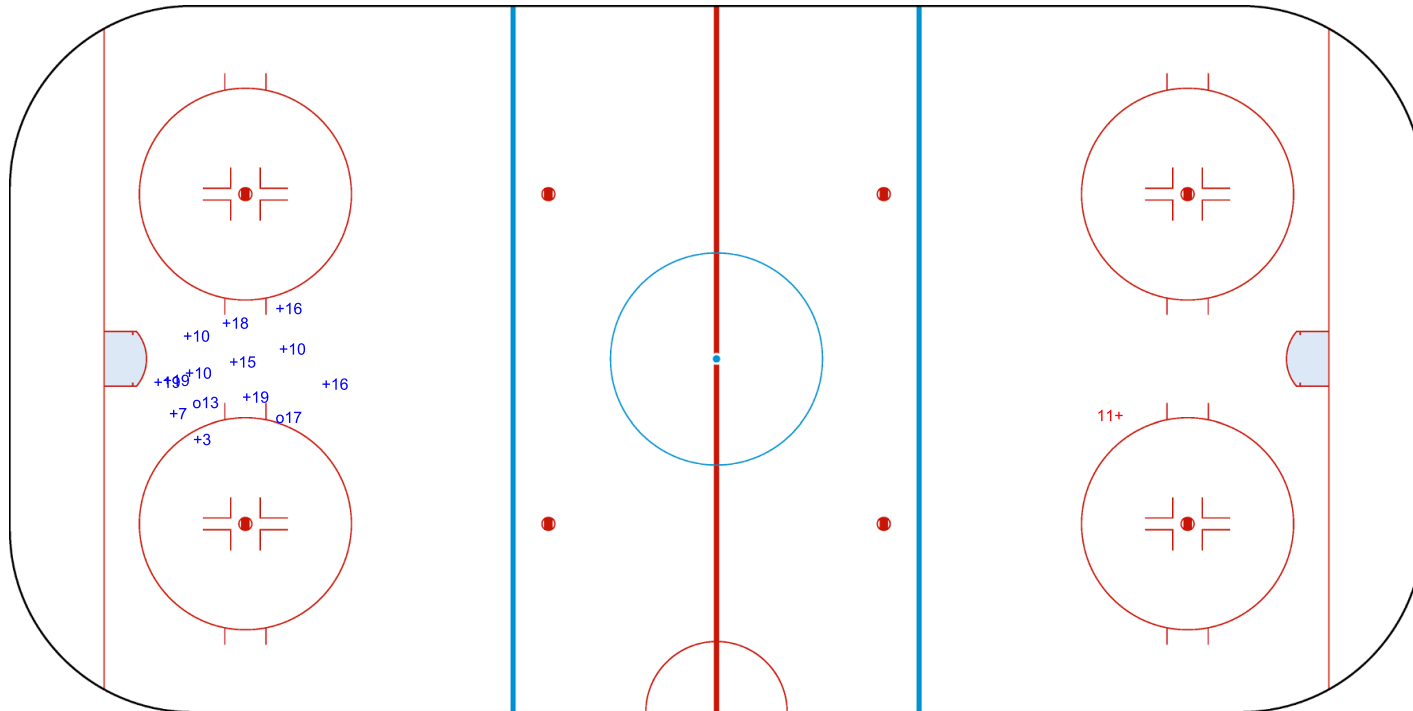

SHOT CHART
AUS - RSA

Shots by AUS
Goals (o): 2 SSG (+): 12
SSP (<): 0 SPG (-): 0

GK 1 of RSA

1st Period

Shots by RSA
Goals (o): 0 SSG (+): 1
SSP (>): 0 SPG (-): 0

GK 1 of AUS

Shots by RSA

Goals (o): 0 SSG (+): 0
SSP (<): 0 SPG (-): 0