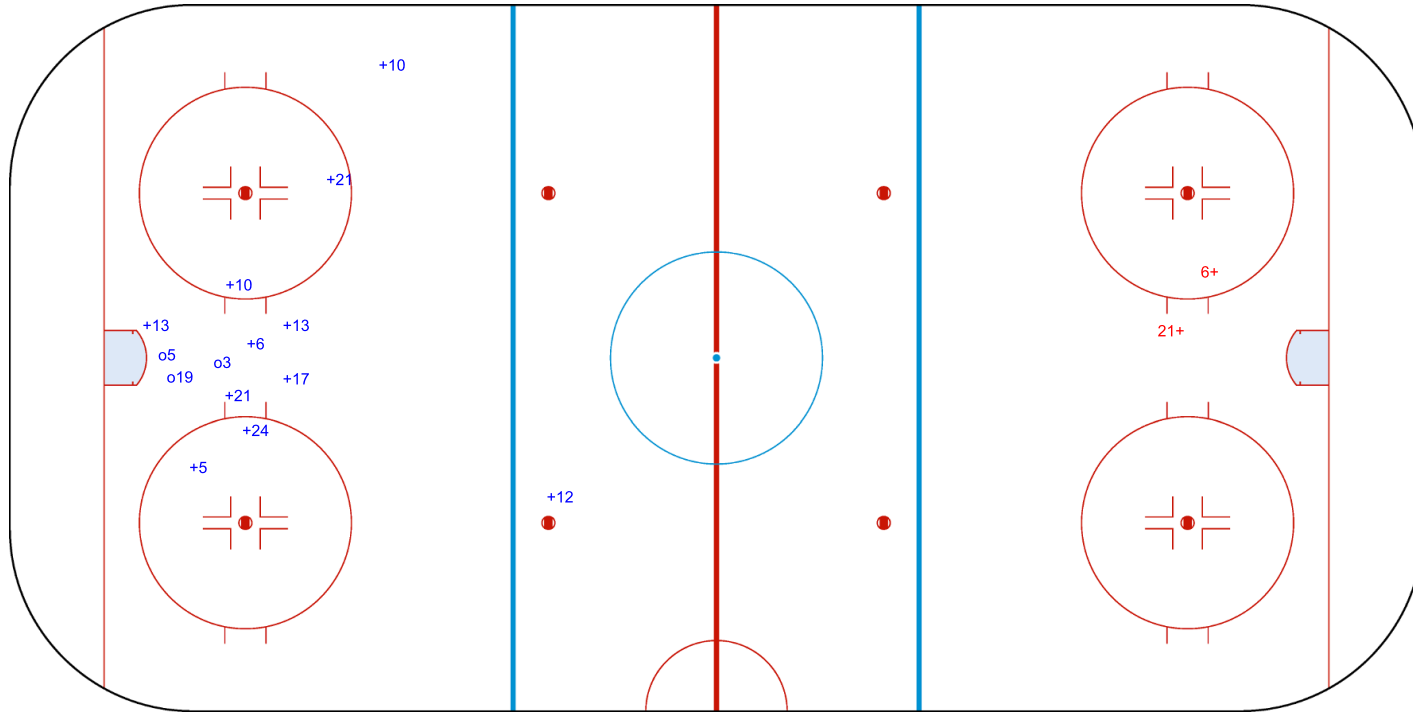

Shots by AUS
Goals (o): 3   SSG (+): 11
SSP (<): 0   SPG (-): 0

GK 20 of RSA

RSA → 3rd Period ← AUS

Shots by RSA
Goals (o): 0   SSG (+): 2
SSP (>): 0   SPG (-): 0

GK 1 of AUS

Legend:	GK Goalkeeper	SPG Shots past goal	SSG Shots saved by goalkeeper	SSP Shots saved by player