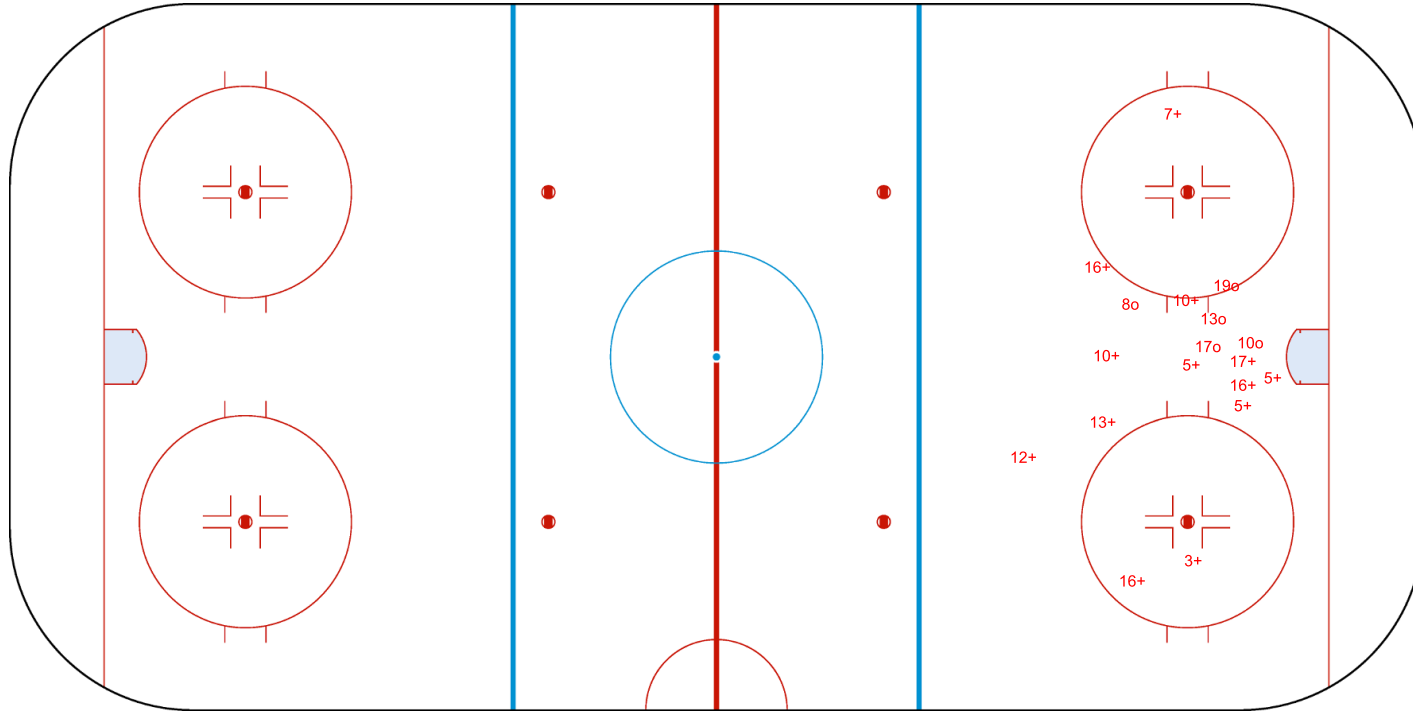

Shots by RSA

Goals (o): 0   SSG (+): 0
SSP (<): 0   SPG (-): 0

GK 1 of AUS

2nd Period

Shots by AUS

Goals (o): 5   SSG (+): 13
SSP (>): 0   SPG (-): 0

GK 1 of RSA

GK 20 of RSA