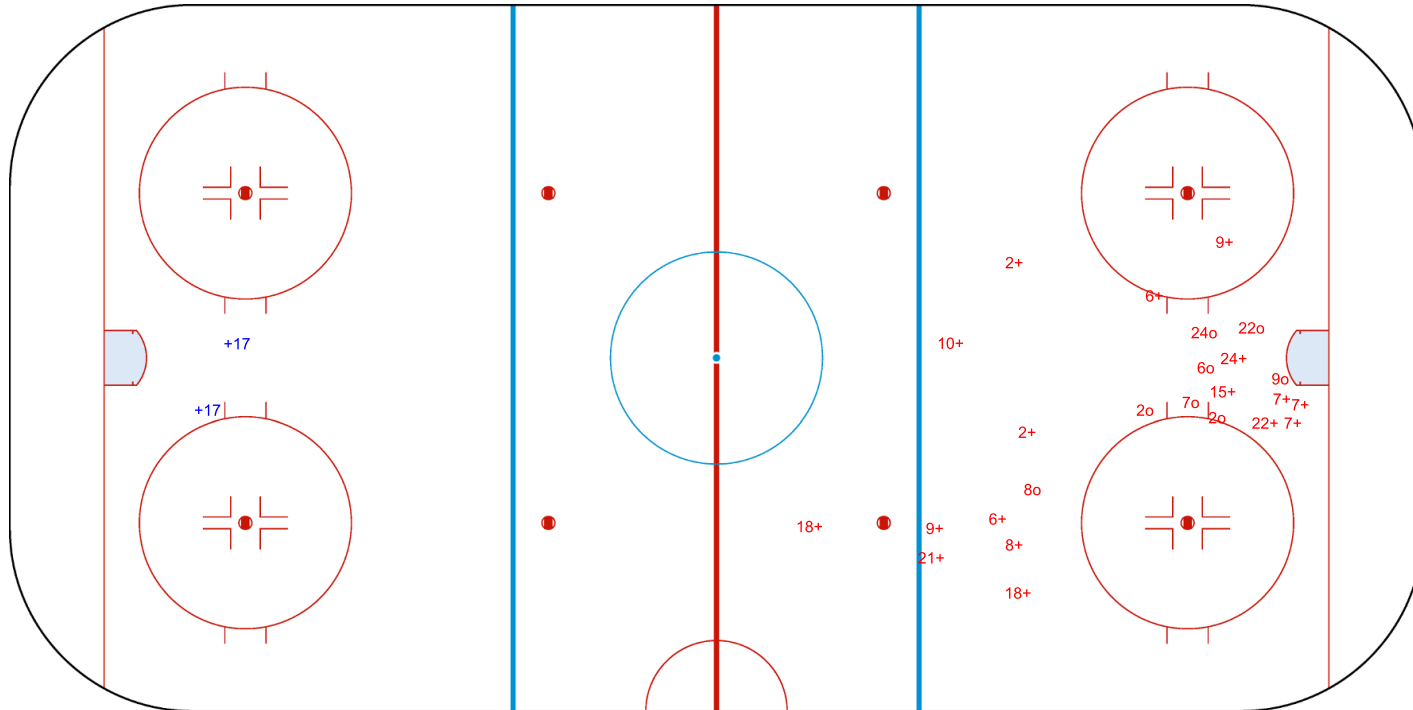

3rd Period

Shots by NZL

Goals (o): 8 SSG (+): 17
SSP (>): 0 SPG (-): 0

GK 1 of CRO

GK 20 of CRO

Legend:	GK Goalkeeper	SPG Shots past goal	SSG Shots saved by goalkeeper	SSP Shots saved by player
----------------	----------------------	----------------------------	--------------------------------------	----------------------------------