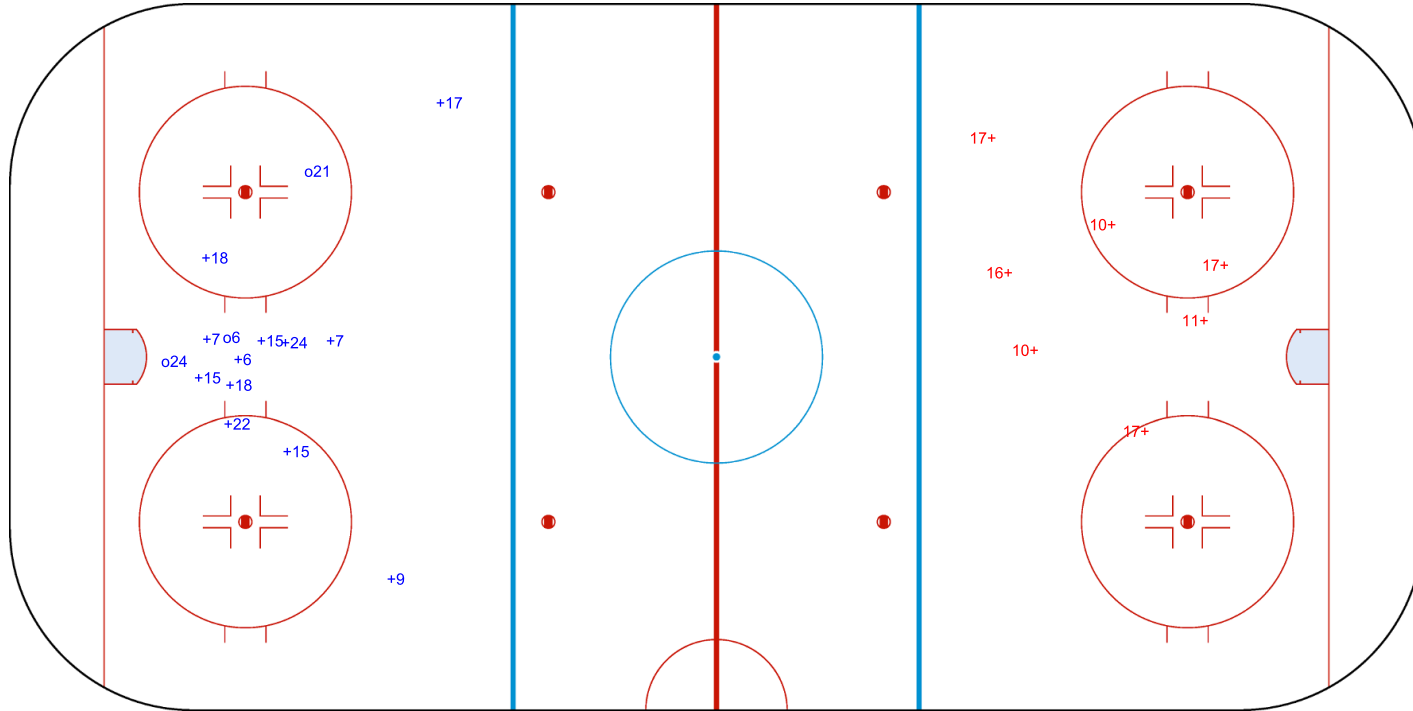

SHOT CHART
CRO - NZL

Shots by CRO
Goals (o): 1
SSP (<): 0
SSG (+): 4
SPG (-): 0

GK 1 of NZL

1st Period

Shots by NZL
Goals (o): 4
SSP (>): 0
SSG (+): 17
SPG (-): 0

GK 20 of CRO

Shots by NZL
Goals (o): 3 SSG (+): 12
SSP (<): 0 SPG (-): 0

o21
o6
o24

GK 20 of CRO

2nd Period

Shots by CRO
Goals (o): 0 SSG (+): 7
SSP (>): 0 SPG (-): 0

GK 1 of NZL

Shots by CRO

Goals (o): 0 SSG (+): 2
SSP (<): 0 SPG (-): 0

GK 1 of NZL