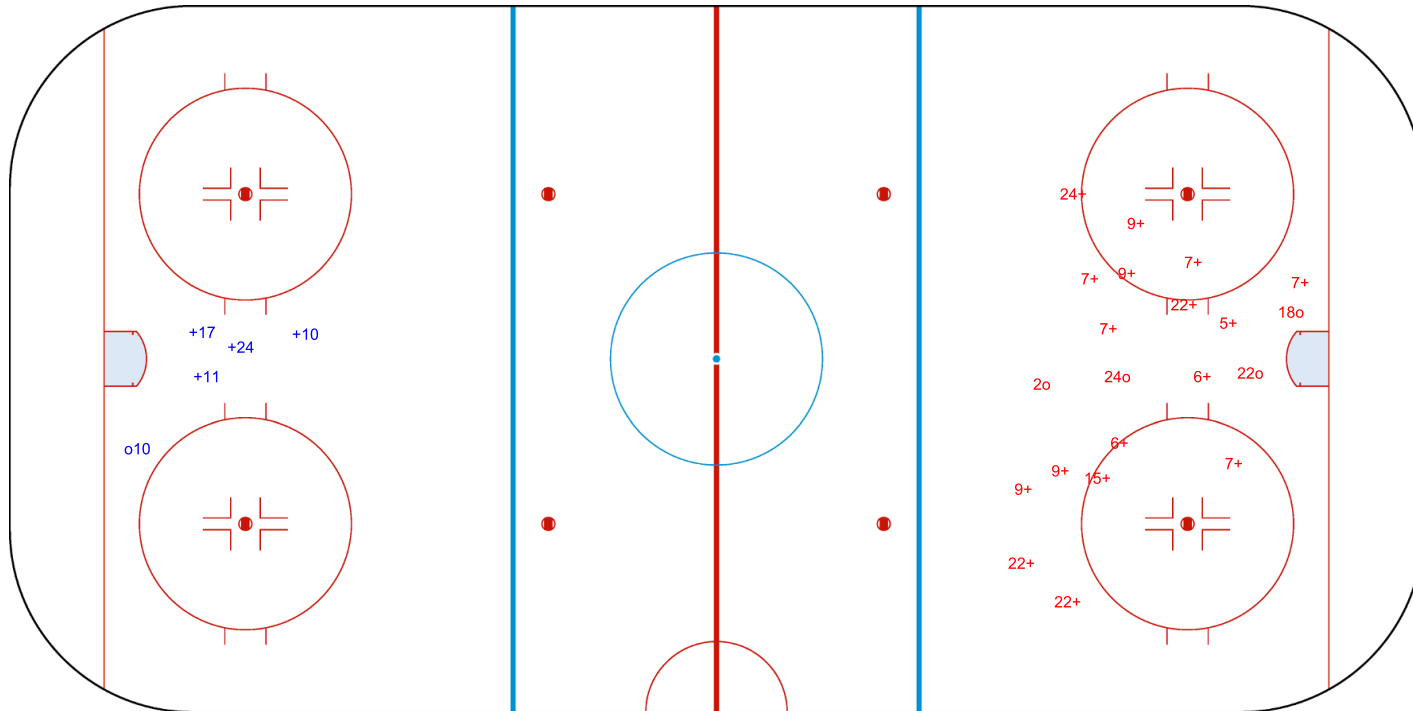

SHOT CHART
CRO - NZL

Shots by CRO
Goals (o): 1
SSP (<): 0
SSG (+): 4
SPG (-): 0

GK 1 of NZL

1st Period

Shots by NZL
Goals (o): 4
SSP (>): 0
SSG (+): 17
SPG (-): 0

GK 20 of CRO

Shots by NZL
Goals (o): 3 SSG (+): 12
SSP (<): 0 SPG (-): 0

o21
o6
o24

GK 20 of CRO

2nd Period

Shots by CRO
Goals (o): 0 SSG (+): 7
SSP (>): 0 SPG (-): 0

GK 1 of NZL

Shots by CRO

Goals (o): 0 SSG (+): 2
SSP (<): 0 SPG (-): 0

GK 1 of NZL