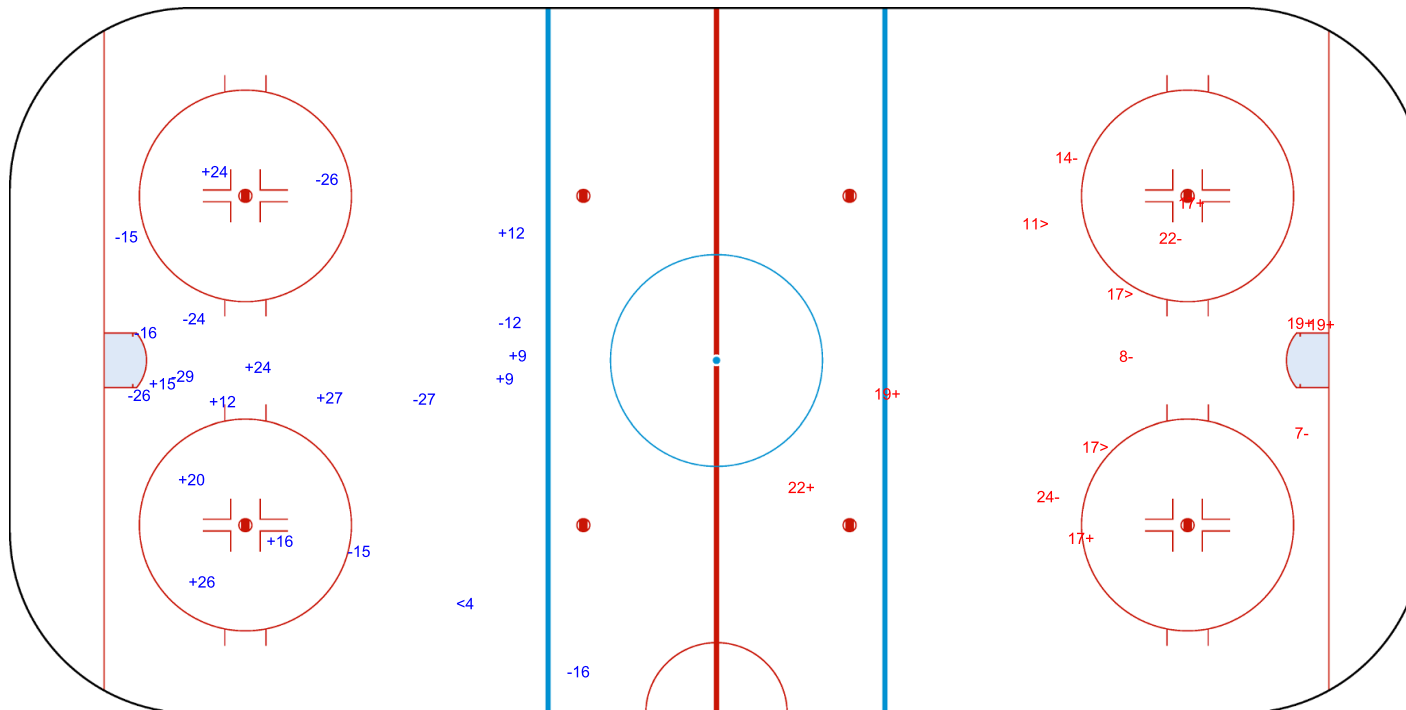

SHOT CHART

FRA - SWE

Shots by SWE
Goals (o): 0
SSP (-): 1

SSG (+): 11
SPG (-): 10

GK 1 of FRA

Period: 3

Shots by FRA
Goals (o): 0
SSP (>): 3

SSG (+): 6
SPG (-): 5

GK 1 of SWE

Legend:	GK Goalkeeper	SPG Shots past goal	SSG Shots saved by goalkeeper	SSP Shots saved by player