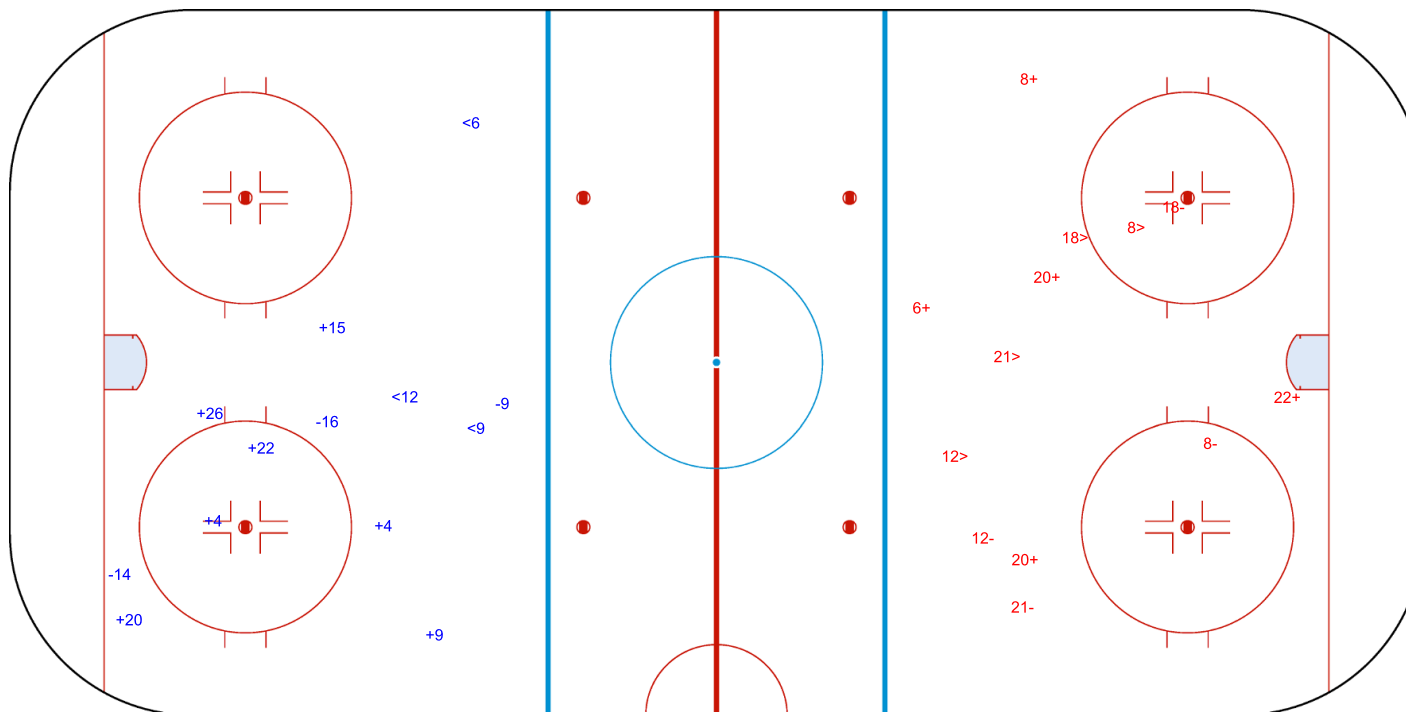

SHOT CHART
 GER - SWE

Shots by SWE
 Goals (o): 0 SSG (+): 7
 SSP (-): 3 SPG (-): 3

GK 30 of GER

Period: 3

Shots by GER
 Goals (o): 0 SSG (+): 5
 SSP (>): 4 SPG (-): 4

GK 1 of SWE

Legend:		
GK	Goalkeeper	
SPG	Shots past goal	
SSG	Shots saved by goalkeeper	
SSP	Shots saved by player	