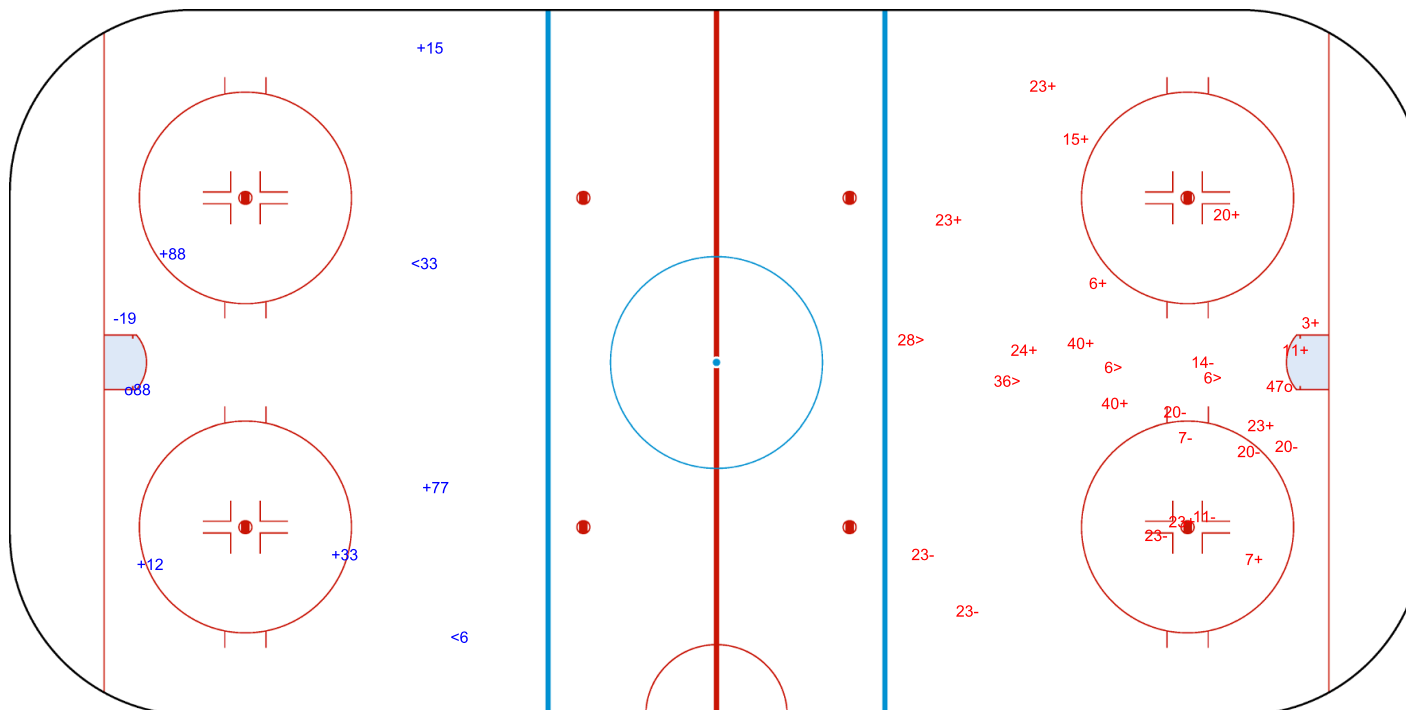

SHOT CHART
 CAN - FIN

Shots by FIN
 Goals (o): 1 SSG (+): 5
 SSP (-): 2 SPG (-): 1

GK 1 of CAN

Period: 1

Shots by CAN
 Goals (o): 1 SSG (+): 13
 SSP (>): 4 SPG (-): 9

GK 41 of FIN

Legend:			
GK	Goalkeeper	SPG	Shots past goal
SSG	Shots saved by goalkeeper	SSP	Shots saved by player