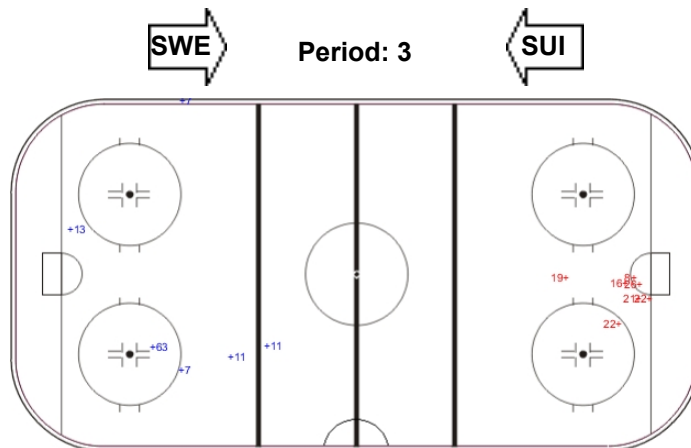

Shots by SWE

Goals (o): 0    SSG (+): 6  
SSP (>): 0    SPG (-): 0

Shots by SUI

Goals (o): 0    SSG (+): 8  
SSP (>): 0    SPG (-): 0

Shots by SWE

Goals (o): 0    SSG (+): 7  
SSP (>): 0    SPG (-): 0

THU 31 MAR 2016  
START TIME 17:00