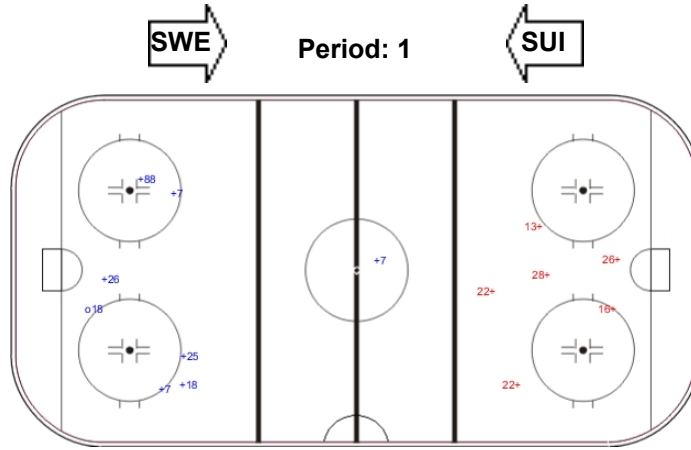

SHOT CHART

SWE - SUI

Shots by SUI

Goals (o): 1    SSG (+): 7  
SSP (<): 0    SPG (-): 0

Shots by SWE

Goals (o): 1    SSG (+): 18  
SSP (<): 0    SPG (-): 0

Shots by SUI

Goals (o): 0    SSG (+): 6  
SSP (<): 0    SPG (-): 0