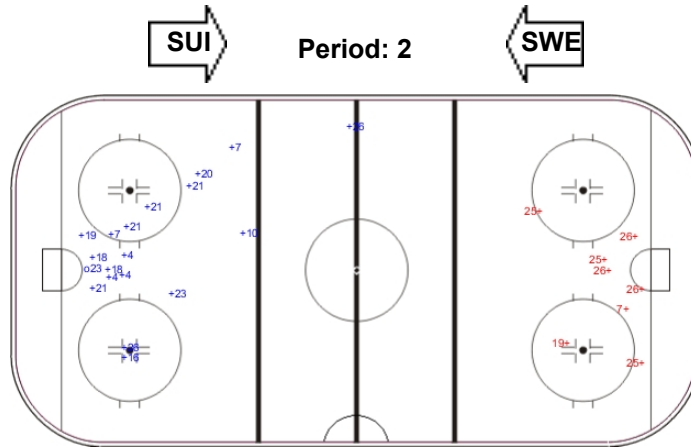

Shots by SWE

Goals (o): 0   SSG (+): 6
SSP (>): 0   SPG (-): 0

Shots by SUI

Goals (o): 0   SSG (+): 8
SSP (>): 0   SPG (-): 0