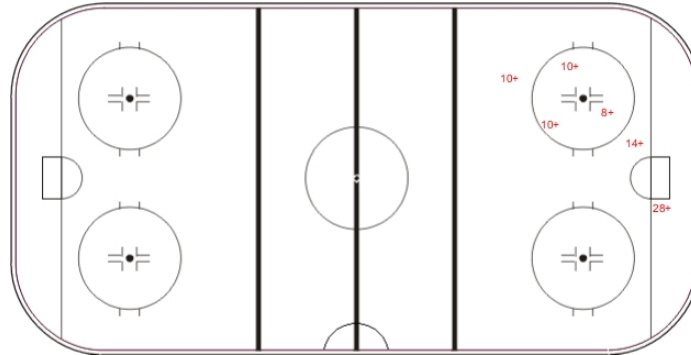

Shots by SUI

Goals (o): 0

SSG (+): 0

SSP (<): 0

SPG (-): 0

GK 1 of SWE

Overtime

Shots by SWE