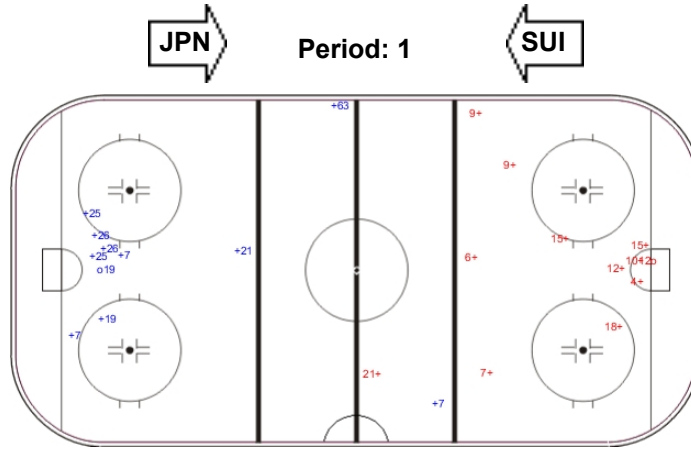

SHOT CHART

SUI - JPN

Shots by SUI

Goals (o): 1   SSG (+): 10
SSP (<): 0   SPG (-): 0

GK 1 of JPN

Shots by JPN

Goals (o): 0   SSG (+): 4
SSP (<): 0   SPG (-): 0

GK 41 of SUI

Shots by SUI

Goals (o): 2   SSG (+): 6
SSP (<): 0   SPG (-): 0

GK 1 of JPN

Shots by JPN

Goals (o): 1   SSG (+): 11
SSP (>): 0   SPG (-): 0

GK 41 of SUI

Shots by SUI

Goals (o): 1   SSG (+): 12
SSP (>): 0   SPG (-): 0

GK 1 of JPN

Shots by JPN

Goals (o): 1   SSG (+): 11
SSP (>): 0   SPG (-): 0

GK 41 of SUI

LEGEND

GK Goalkeeper   **SPG** Shots past goal   **SSG** Shots saved by goalkeeper   **SSP** Shots saved by player