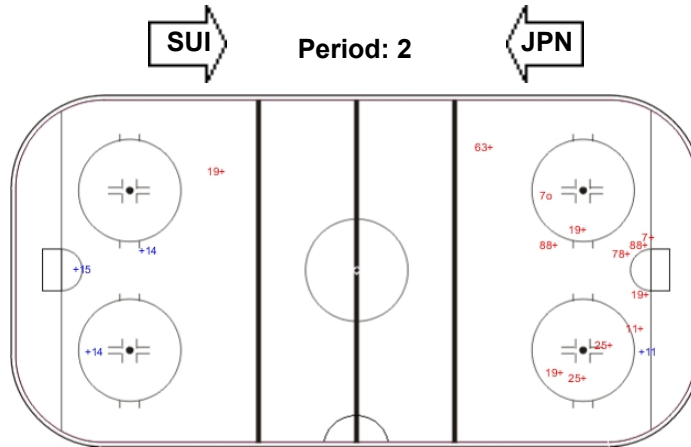

SHOT CHART

SUI - JPN

Shots by SUI

Goals (o): 1   SSG (+): 10
SSP (<): 0   SPG (-): 0

GK 1 of JPN

Shots by JPN

Goals (o): 0   SSG (+): 4
SSP (<): 0   SPG (-): 0

GK 41 of SUI

Shots by SUI

Goals (o): 2   SSG (+): 6
SSP (<): 0   SPG (-): 0

GK 1 of JPN

Shots by JPN

Goals (o): 1   SSG (+): 11
SSP (>): 0   SPG (-): 0

GK 41 of SUI

Shots by SUI

Goals (o): 1   SSG (+): 12
SSP (>): 0   SPG (-): 0

GK 1 of JPN

Shots by JPN

Goals (o): 1   SSG (+): 11
SSP (>): 0   SPG (-): 0

GK 41 of SUI

LEGEND

GK Goalkeeper   **SPG** Shots past goal   **SSG** Shots saved by goalkeeper   **SSP** Shots saved by player