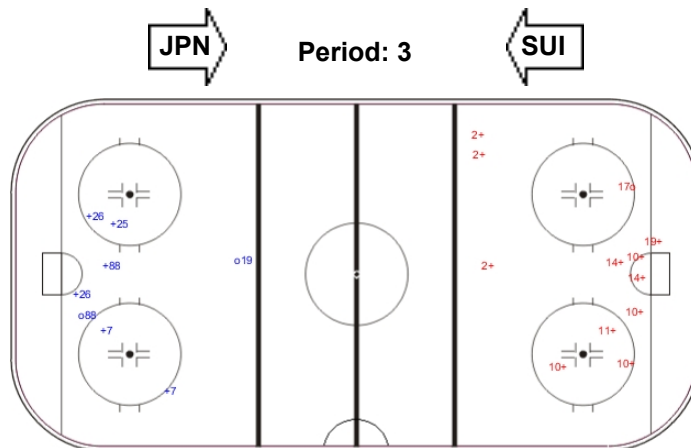

SHOT CHART

SUI - JPN

Shots by SUI

Goals (o): 1   SSG (+): 10
SSP (<): 0   SPG (-): 0

GK 1 of JPN

Shots by JPN

Goals (o): 0   SSG (+): 4
SSP (<): 0   SPG (-): 0

GK 41 of SUI

Shots by SUI

Goals (o): 2   SSG (+): 6
SSP (<): 0   SPG (-): 0

GK 1 of JPN

Shots by JPN

Goals (o): 1   SSG (+): 11
SSP (>): 0   SPG (-): 0

GK 41 of SUI

Shots by SUI

Goals (o): 1   SSG (+): 12
SSP (>): 0   SPG (-): 0

GK 1 of JPN

Shots by JPN

Goals (o): 1   SSG (+): 11
SSP (>): 0   SPG (-): 0

GK 41 of SUI

LEGEND

GK Goalkeeper   **SPG** Shots past goal   **SSG** Shots saved by goalkeeper   **SSP** Shots saved by player