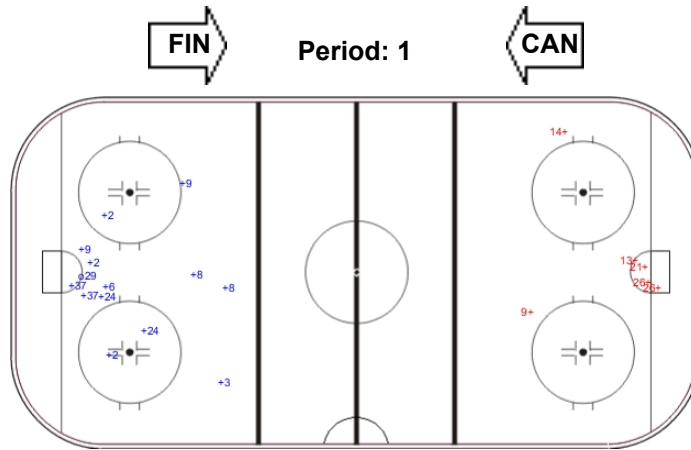

SHOT CHART

CAN - FIN

Shots by CAN

Goals (o): 1 SSG (+): 13
SSP (<): 0 SPG (-): 0

Shots by FIN

Goals (o): 0 SSG (+): 6
SSP (>): 0 SPG (-): 0

Shots by FIN

Goals (o): 1 SSG (+): 7
SSP (<): 0 SPG (-): 0