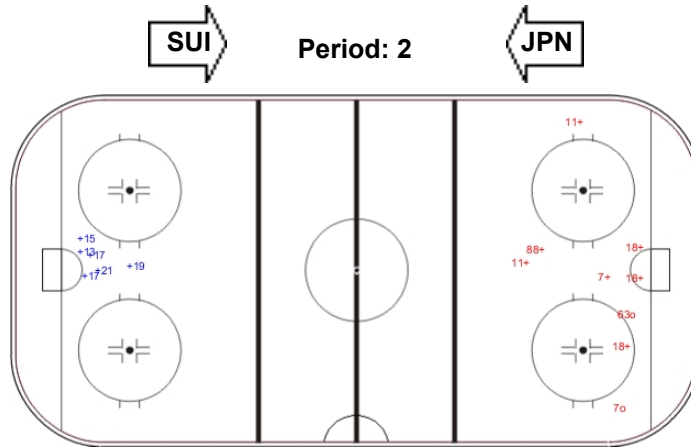

ENG

Shots by JPN

Goals (o): 0 SSG (+): 4
SSP (>): 0 SPG (-): 0

Shots by SUI

Goals (o): 2 SSG (+): 7
SSP (>): 0 SPG (-): 0

Shots by JPN

Goals (o): 0 SSG (+): 10
SSP (>): 0 SPG (-): 0

LEGEND