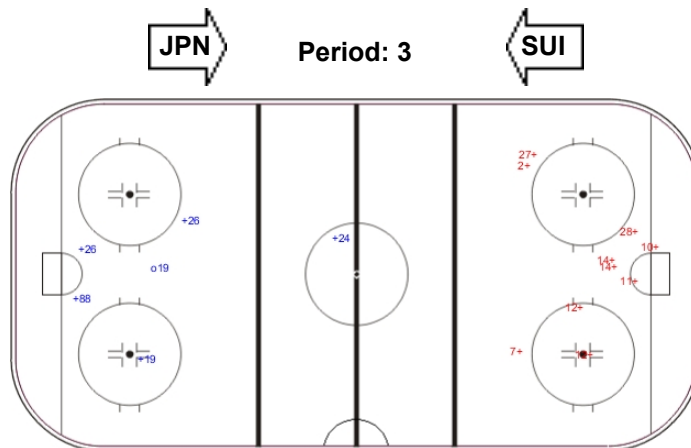

ENG

Shots by JPN

Goals (o): 0 SSG (+): 4
SSP (>): 0 SPG (-): 0

Shots by SUI

Goals (o): 2 SSG (+): 7
SSP (>): 0 SPG (-): 0

Shots by JPN

Goals (o): 0 SSG (+): 10
SSP (>): 0 SPG (-): 0

LEGEND