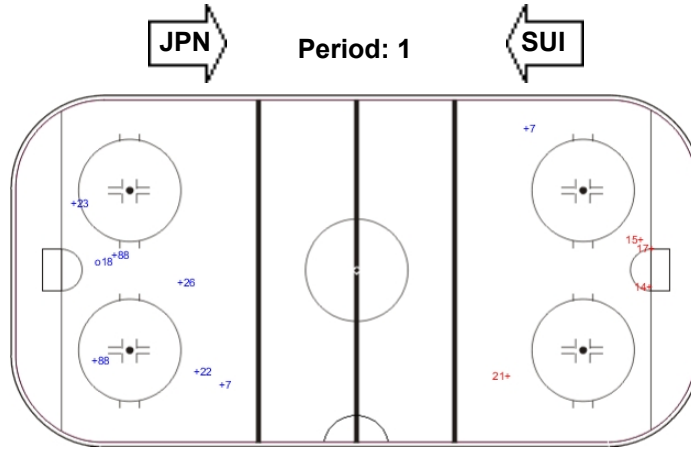

ENG

Shots by JPN

Goals (o): 0 SSG (+): 4
SSP (>): 0 SPG (-): 0

Shots by SUI

Goals (o): 2 SSG (+): 7
SSP (>): 0 SPG (-): 0

Shots by JPN

Goals (o): 0 SSG (+): 10
SSP (>): 0 SPG (-): 0

LEGEND