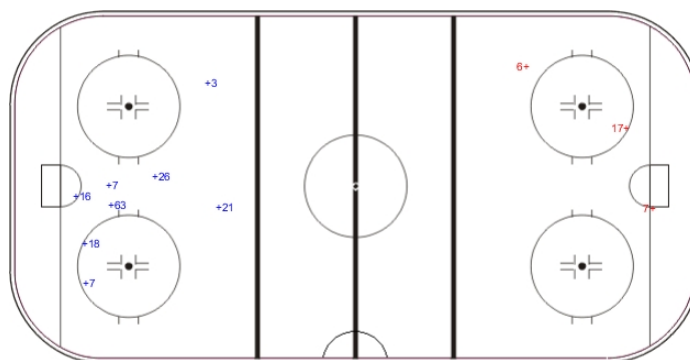

Goals (o): 0    SSG (+): 4  
SSP (<): 0    SPG (-): 0

Period: 2

Shots by SUI

Goals (o): 1    SSG (+): 3  
SSP (>): 0    SPG (-): 0

Shots by SUI

Goals (o): 0    SSG (+): 8  
SSP (<): 0    SPG (-): 0

Period: 3