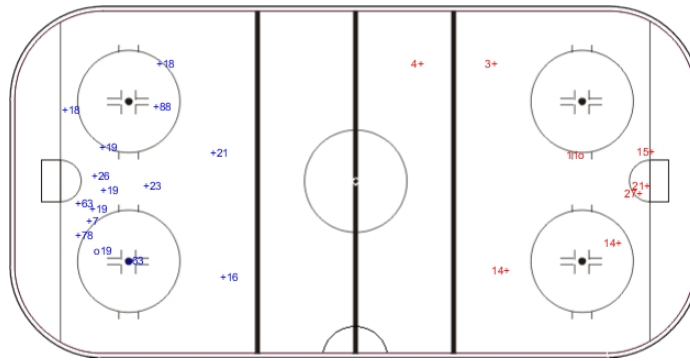

SHOT CHART

SUI - JPN

Shots by SUI

Goals (o): 2    SSG (+): 13  
SSP (<): 0    SPG (-): 0

Period: 1

Shots by JPN

Goals (o): 1    SSG (+): 7  
SSP (>): 0    SPG (-): 0

Shots by JPN

Goals (o): 0    SSG (+): 4  
SSP (<): 0    SPG (-): 0

Period: 2

Shots by SUI

Goals (o): 1    SSG (+): 3  
SSP (>): 0    SPG (-): 0

Shots by SUI

Goals (o): 0    SSG (+): 8  
SSP (<): 0    SPG (-): 0

Period: 3