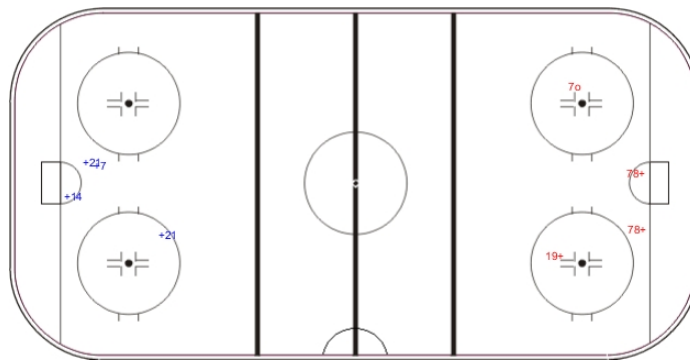

Shots by JPN

Goals (o): 1   SSG (+): 7
SSP (>): 0   SPG (-): 0

Shots by JPN

Goals (o): 0   SSG (+): 4
SSP (<): 0   SPG (-): 0

Period: 2