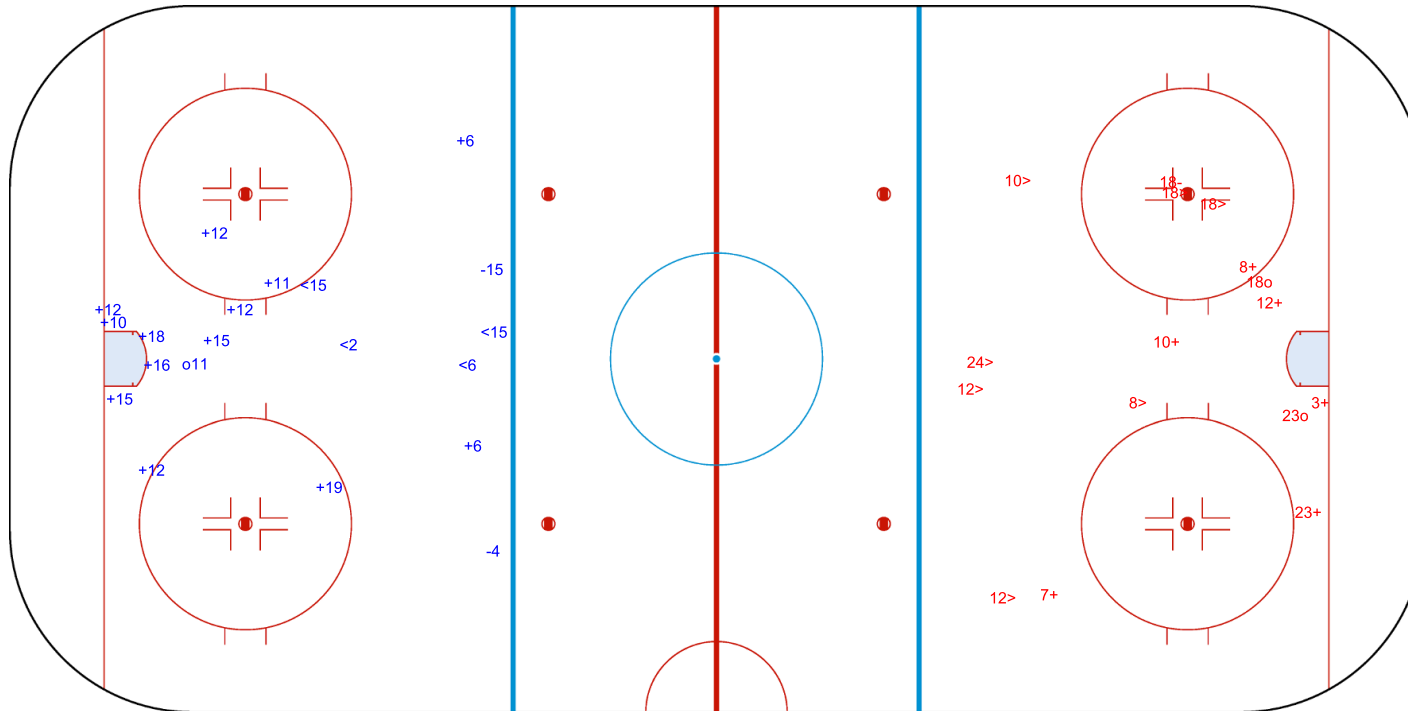

SHOT CHART

TPE - ISL

Shots by TPE

Goals (o): 1      SSG (+): 13  
SSP (<): 4      SPG (-): 2

GK 25 of ISL

1st Period

Shots by ISL

Goals (o): 2      SSG (+): 6  
SSP (>): 7      SPG (-): 1

GK 20 of TPE

2023

ICE HOCKEY  
WOMEN'S WORLD  
CHAMPIONSHIP  
MEXICO  
Mexico City  
Division II - Group A