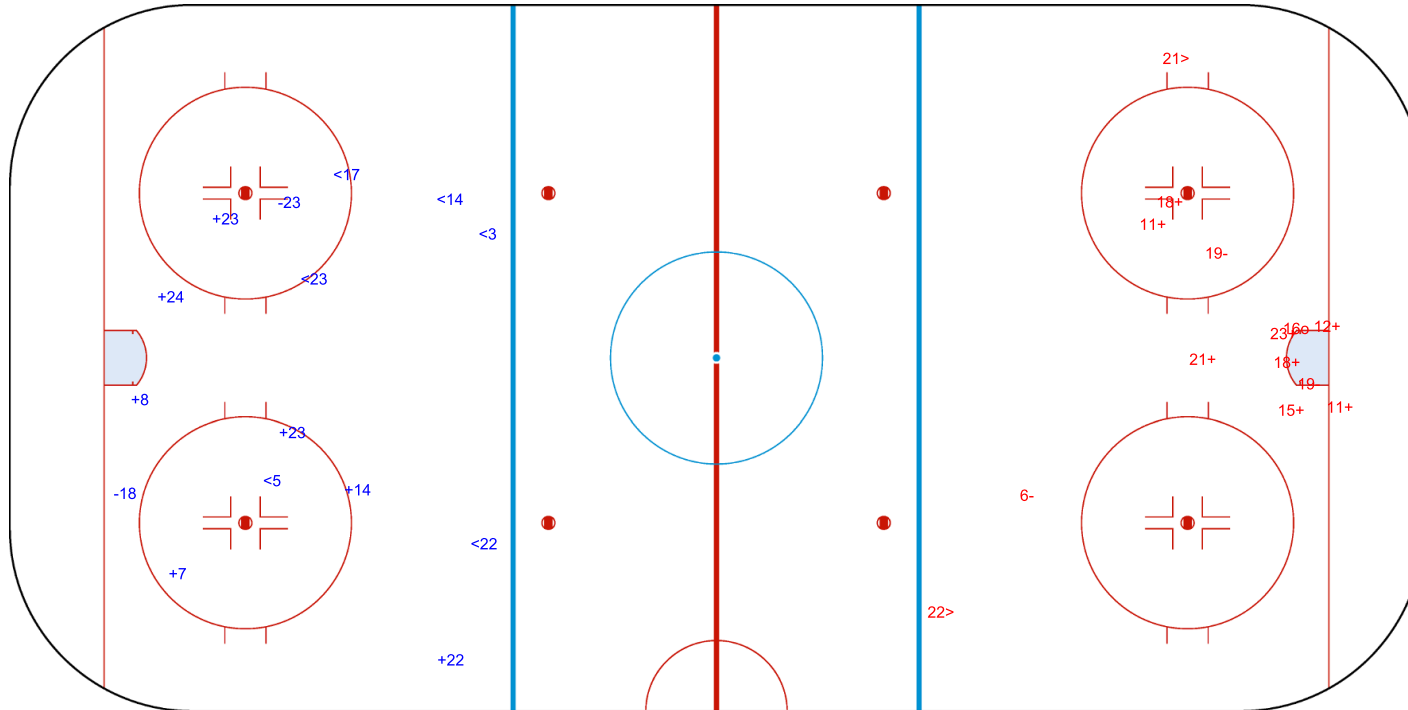

### ROUND ROBIN, GAME 10

INTERNATIONAL  
ICE HOCKEY  
FEDERATION

Shots by ISL

Goals (o): 0    SSG (+): 7  
SSP (<): 6    SPG (-): 2

GK 20 of TPE

### 2nd Period

Shots by TPE

Goals (o): 1    SSG (+): 8  
SSP (>): 2    SPG (-): 3

GK 25 of ISL

2023

ICE HOCKEY  
WOMEN'S WORLD  
CHAMPIONSHIP  
MEXICO  
Mexico City  
Division II - Group A