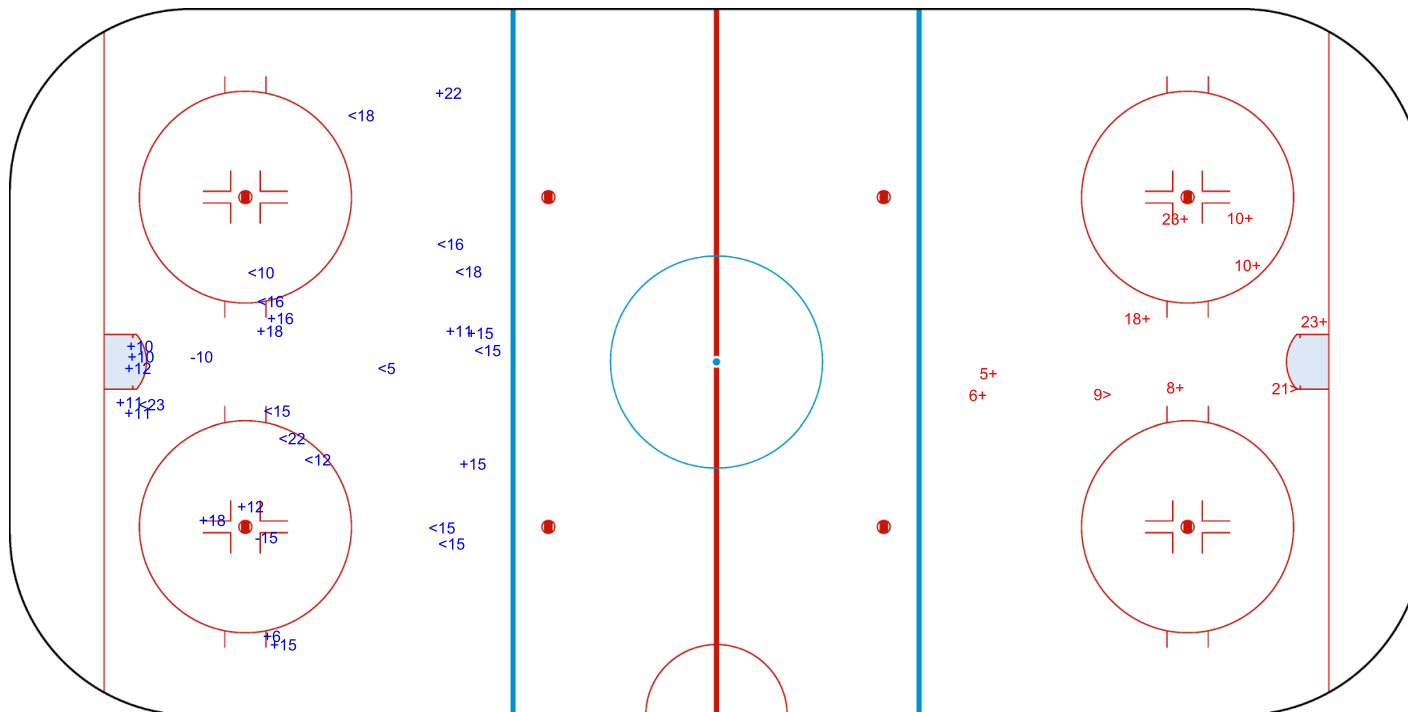

### ROUND ROBIN, GAME 10

INTERNATIONAL  
ICE HOCKEY  
FEDERATION

Shots by TPE

Goals (o): 0    SSG (+): 15  
SSP (<): 13    SPG (-): 2

GK 25 of ISL

### 3rd Period

Shots by ISL

Goals (o): 0    SSG (+): 8  
SSP (>): 2    SPG (-): 0

GK 20 of TPE

2023

ICE HOCKEY  
WOMEN'S WORLD  
CHAMPIONSHIP  
MEXICO  
Mexico City  
Division II - Group A