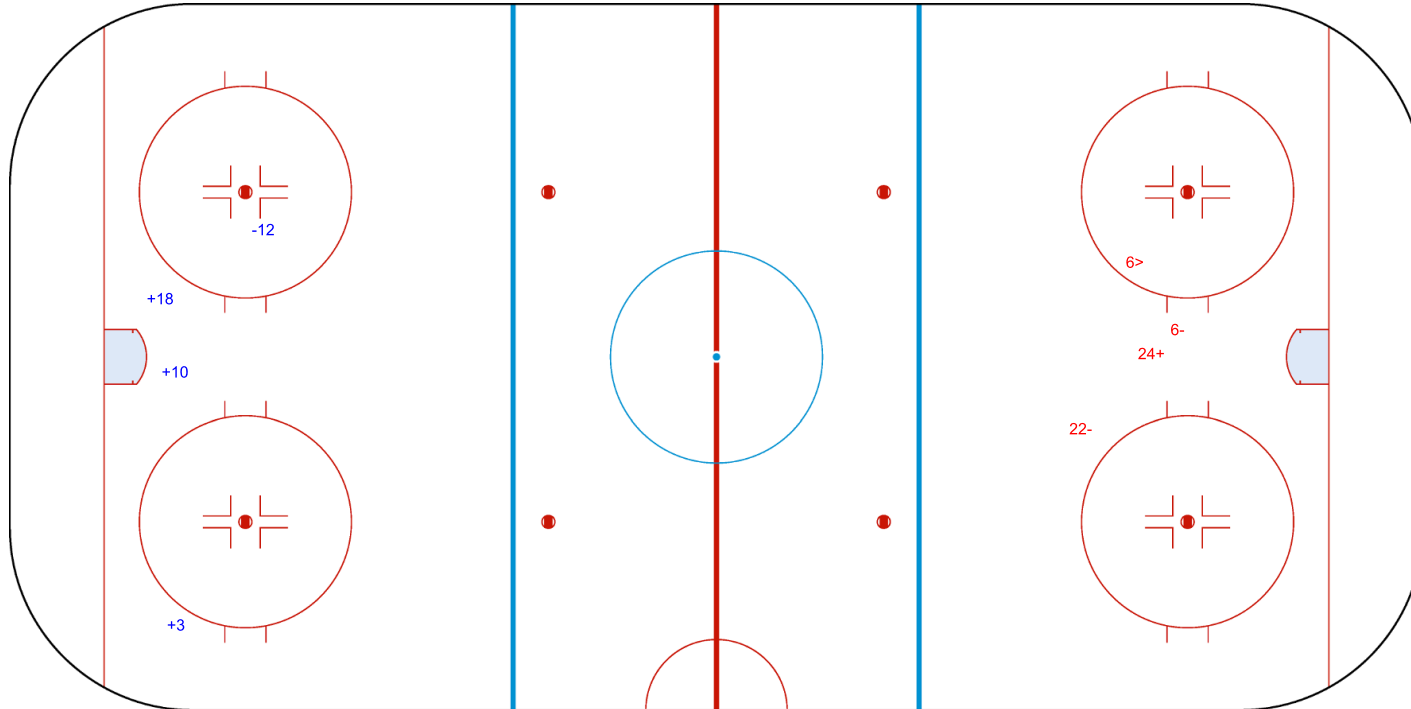

2023

ICE HOCKEY
WOMEN'S WORLD
CHAMPIONSHIP
MEXICO
Mexico City
Division II - Group A

SAN JERONIMO ARENA

FRI 7 APR 2023
START TIME 18:30

ICE HOCKEY

IIHF ICE HOCKEY WOMEN'S WORLD CHAMPIONSHIP

ROUND ROBIN, GAME 10

INTERNATIONAL
ICE HOCKEY
FEDERATION

Shots by TPE

Goals (o): 0   SSG (+): 3
SSP (<): 0   SPG (-): 1

GK 25 of ISL

Overtime

Shots by ISL

Goals (o): 0   SSG (+): 1
SSP (>): 1   SPG (-): 2

GK 20 of TPE

Legend:			
GK	Goalkeeper	SPG	Shots past goal
SSG	Shots saved by goalkeeper	SSP	Shots saved by player