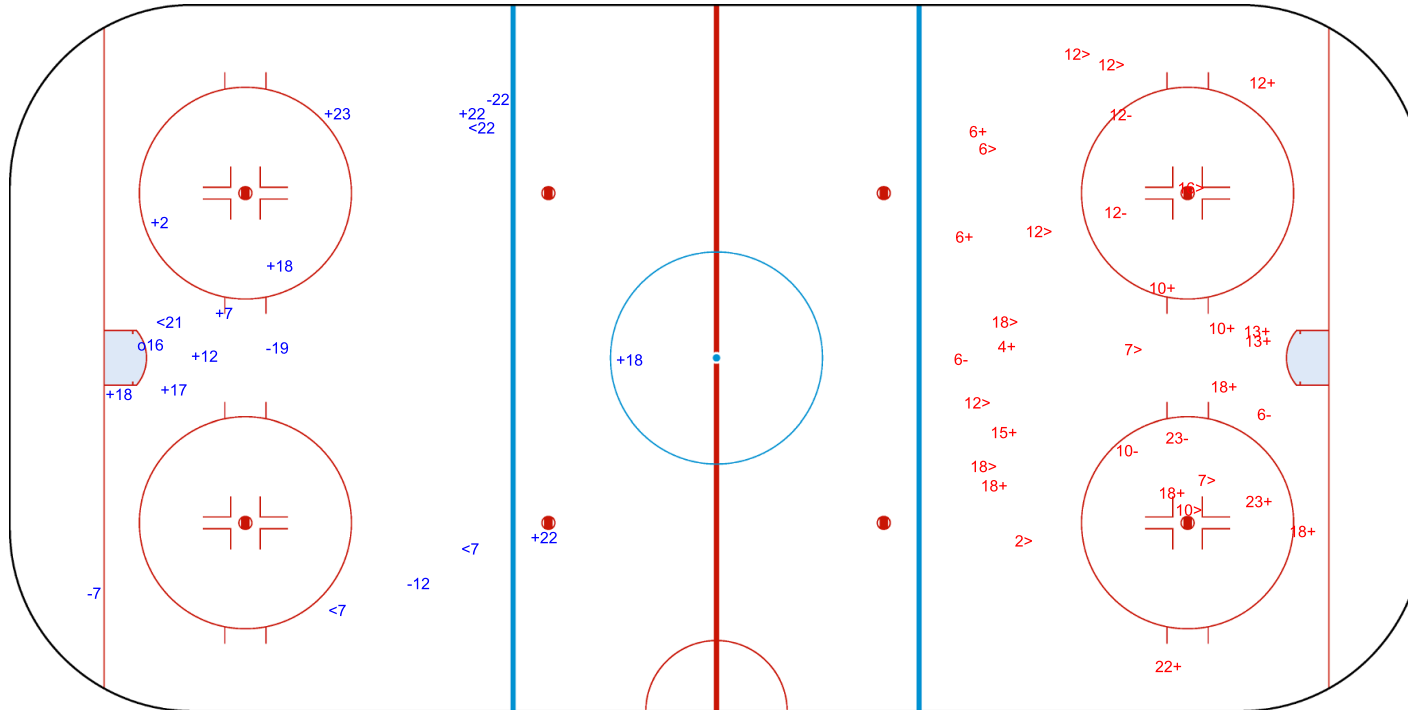

### ROUND ROBIN, GAME 8

INTERNATIONAL  
ICE HOCKEY  
FEDERATION

Shots by MEX

Goals (o): 1    SSG (+): 10  
SSP (<): 4    SPG (-): 4

GK 25 of TPE

### 2nd Period

Shots by TPE

Goals (o): 0    SSG (+): 15  
SSP (>): 12    SPG (-): 6

GK 1 of MEX