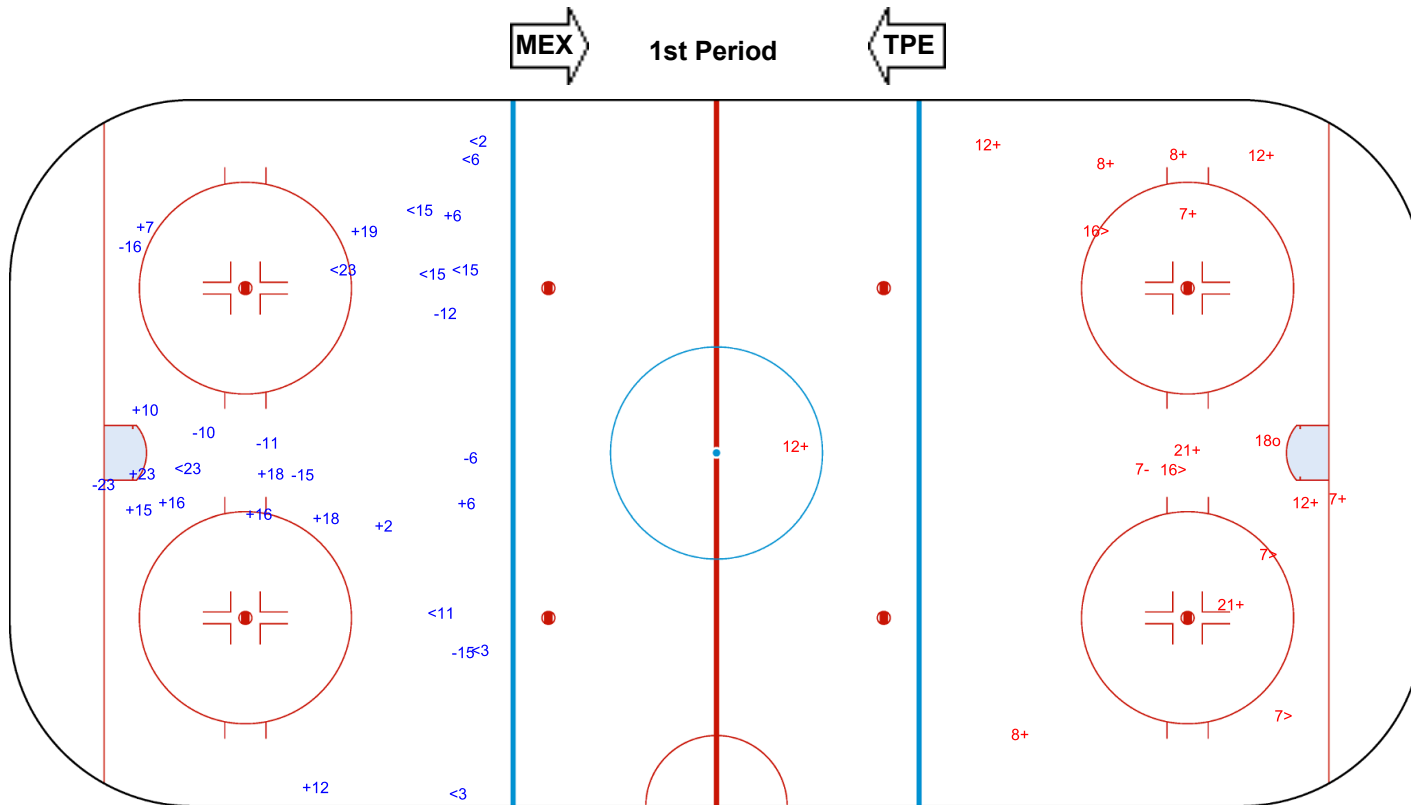

SHOT CHART TPE - MEX

Shots by TPE Goals (o): 0 SSG (+): 13 SSP (<): 10 SPG (-): 8

Shots by MEX Goals (o): 1 SSG (+): 11 SSP (>): 4 SPG (-): 1

GK 1 of MEX

GK 25 of TPE

2023

ICE HOCKEY  
WOMEN'S WORLD  
CHAMPIONSHIP  
MEXICO  
Mexico City  
Division II - Group A