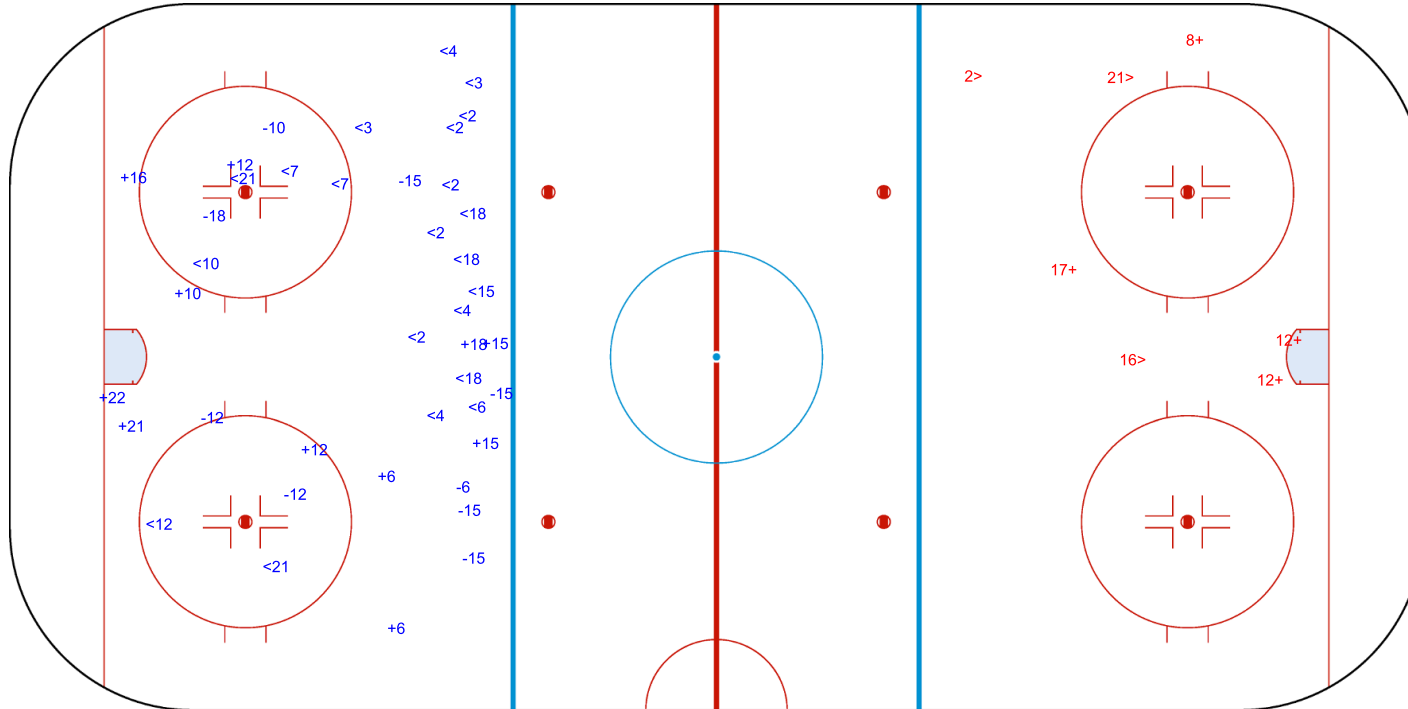

SAN JERONIMO ARENA

ICE HOCKEY

IIHF ICE HOCKEY WOMEN'S WORLD CHAMPIONSHIP

ICE HOCKEY
WOMEN'S WORLD
CHAMPIONSHIP
MEXICO
Mexico City
Division II - Group A

THU 6 APR 2023
START TIME 18:30

ROUND ROBIN, GAME 8

INTERNATIONAL
ICE HOCKEY
FEDERATION

Shots by TPE
Goals (o): 0   SSG (+): 11
SSP (-): 21   SPG (-): 9

MEX → 3rd Period ← TPE

Shots by MEX
Goals (o): 0   SSG (+): 4
SSP (>): 3   SPG (-): 0

GK 1 of MEX

GK 25 of TPE

Legend:	
GK	Goalkeeper
SPG	Shots past goal
SSG	Shots saved by goalkeeper
SSP	Shots saved by player