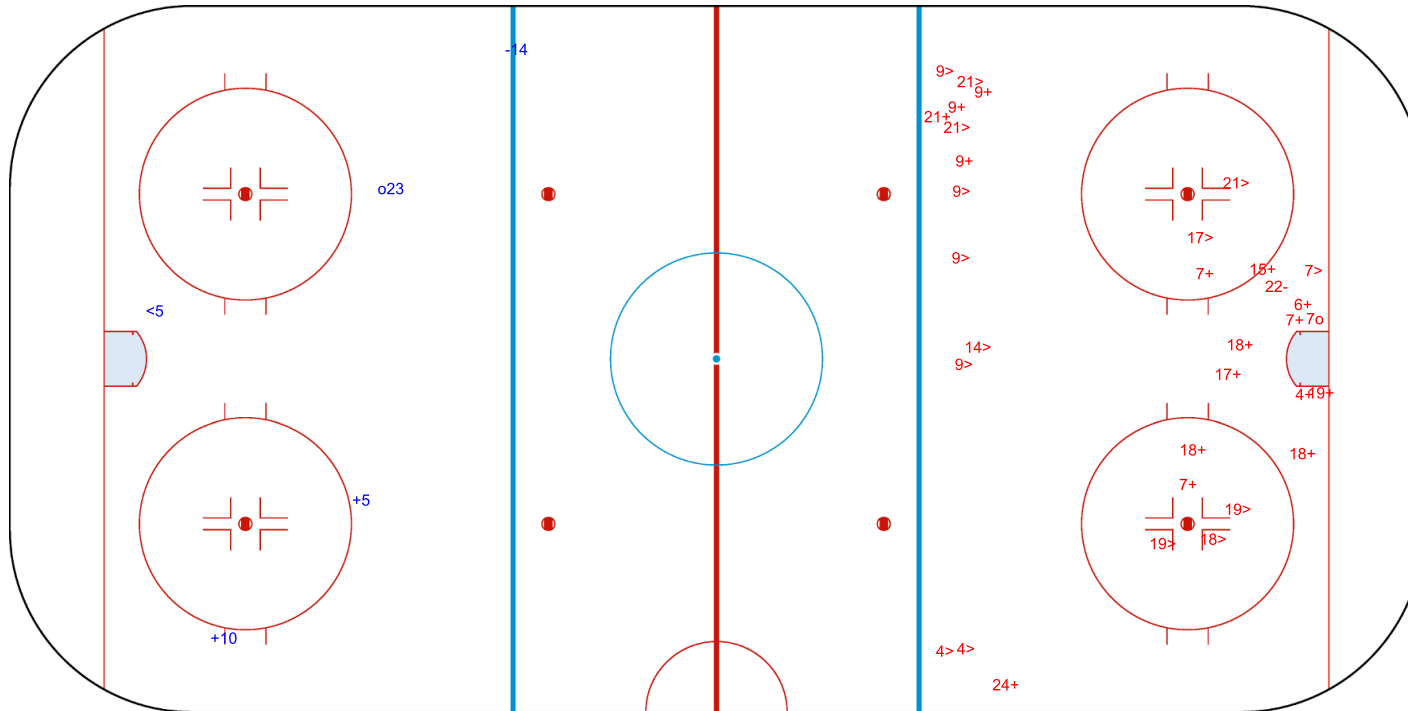

SHOT CHART
ESP - ISL

Shots by ISL

Goals (o): 1 SSG (+): 2
SSP (<): 1 SPG (-): 1

GK 20 of ESP

1st Period

Shots by ESP

Goals (o): 1 SSG (+): 16
SSP (>): 15 SPG (-): 1

GK 25 of ISL

2023

ICE HOCKEY
WOMEN'S WORLD
CHAMPIONSHIP
MEXICO
Mexico City
Division II - Group A

SAN JERONIMO ARENA

THU 6 APR 2023
START TIME 14:00

ICE HOCKEY

IIHF ICE HOCKEY WOMEN'S WORLD CHAMPIONSHIP

ROUND ROBIN, GAME 7