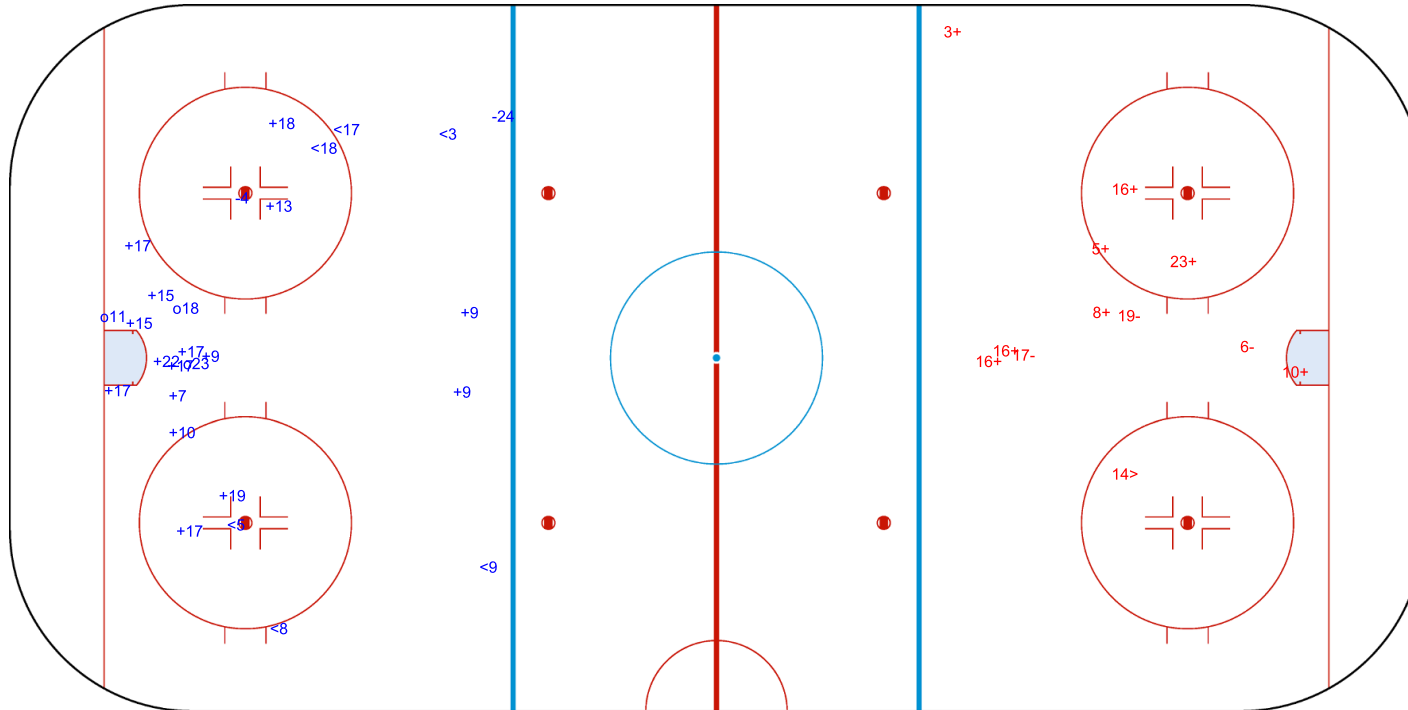

2023

ICE HOCKEY
WOMEN'S WORLD
CHAMPIONSHIP
MEXICO
Mexico City
Division II - Group A

SAN JERONIMO ARENA

THU 6 APR 2023
START TIME 14:00

ICE HOCKEY

IIHF ICE HOCKEY WOMEN'S WORLD CHAMPIONSHIP

ROUND ROBIN, GAME 7

INTERNATIONAL
ICE HOCKEY
FEDERATION

Shots by ESP

Goals (o): 3 SSG (+): 16
SSP (<): 6 SPG (-): 2

GK 1 of ISL

GK 25 of ISL

2nd Period

Shots by ISL

Goals (o): 0 SSG (+): 8
SSP (>): 1 SPG (-): 3

GK 20 of ESP

SAN JERONIMO ARENA

ICE HOCKEY

IIHF ICE HOCKEY WOMEN'S WORLD CHAMPIONSHIP

ICE HOCKEY
WOMEN'S WORLD
CHAMPIONSHIP
MEXICO
Mexico City
Division II - Group A

THU 6 APR 2023
START TIME 14:00

ROUND ROBIN, GAME 7