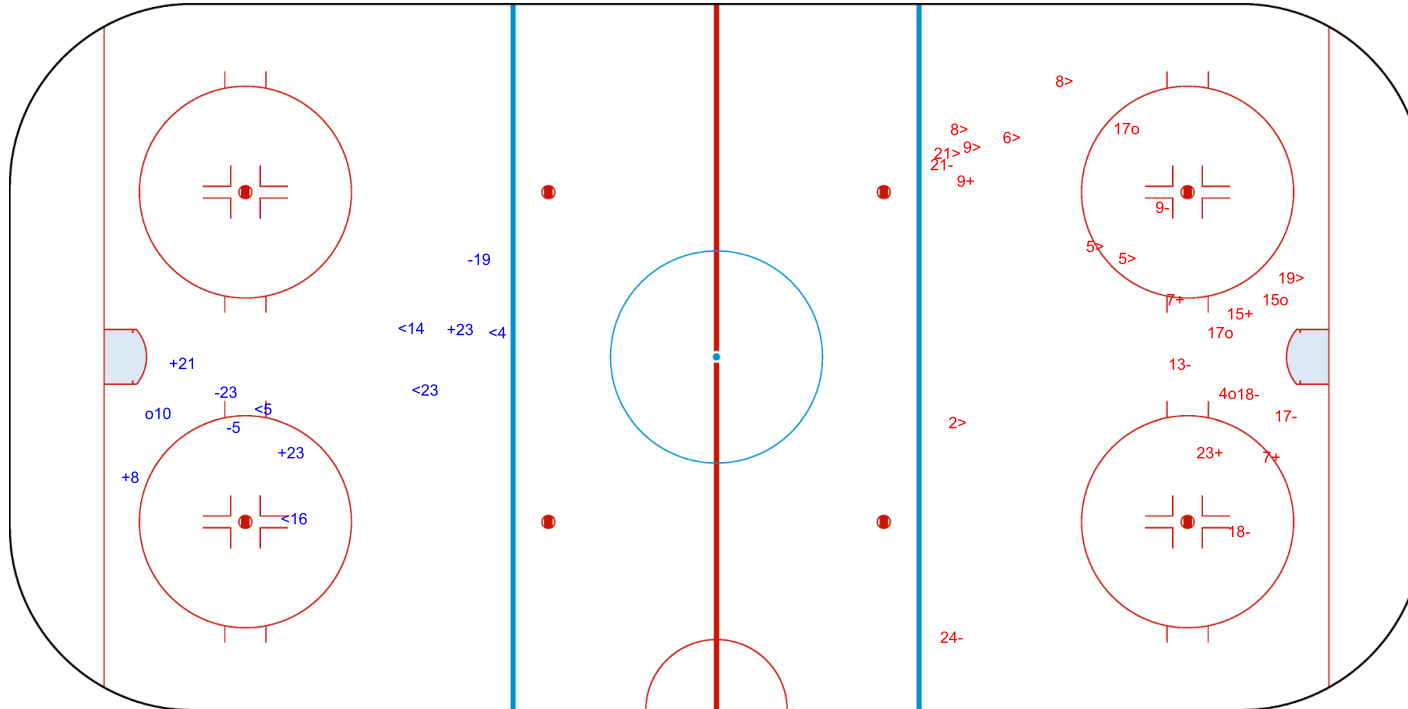

GK 20 of ESP

SAN JERONIMO ARENA

ICE HOCKEY

IIHF ICE HOCKEY WOMEN'S WORLD CHAMPIONSHIP

ICE HOCKEY
WOMEN'S WORLD
CHAMPIONSHIP
MEXICO
Mexico City
Division II - Group A

THU 6 APR 2023
START TIME 14:00

ROUND ROBIN, GAME 7

INTERNATIONAL
ICE HOCKEY
FEDERATION

Shots by ISL

Goals (o): 1 SSG (+): 4
SSP (-): 5 SPG (-): 3

GK 20 of ESP

3rd Period

Shots by ESP

Goals (o): 4 SSG (+): 5
SSP (>): 9 SPG (-): 7

GK 1 of ISL