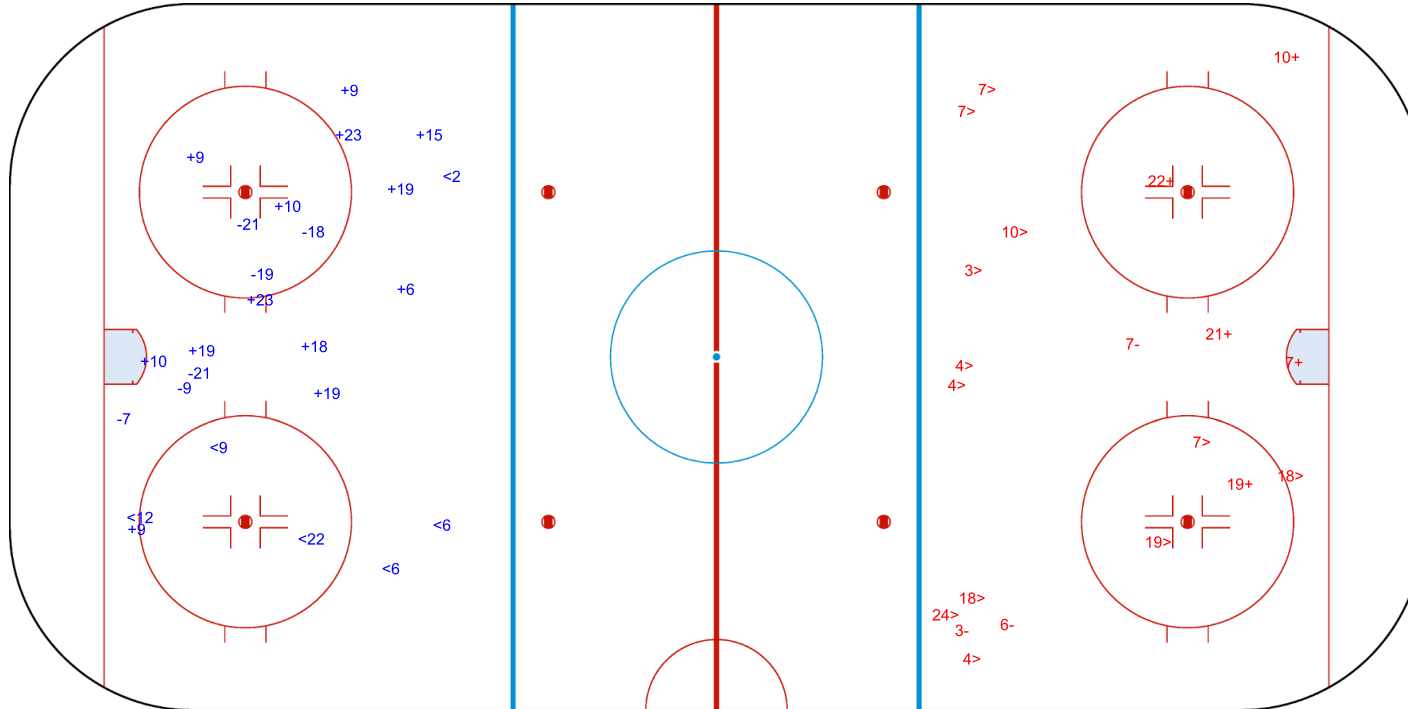

SAN JERONIMO ARENA

ICE HOCKEY

IIHF ICE HOCKEY WOMEN'S WORLD CHAMPIONSHIP

ICE HOCKEY
WOMEN'S WORLD
CHAMPIONSHIP
MEXICO
Mexico City
Division II - Group A

TUE 4 APR 2023

START TIME 14:00

ROUND ROBIN, GAME 4

INTERNATIONAL
ICE HOCKEY
FEDERATION

Shots by TPE

Goals (o): 0   SSG (+): 13

SSP (<): 6   SPG (-): 6

3rd Period

Shots by ESP

Goals (o): 0   SSG (+): 5

SSP (>): 12   SPG (-): 3

GK 20 of ESP

GK 20 of TPE

Legend:	GK Goalkeeper	SPG Shots past goal	SSG Shots saved by goalkeeper	SSP Shots saved by player