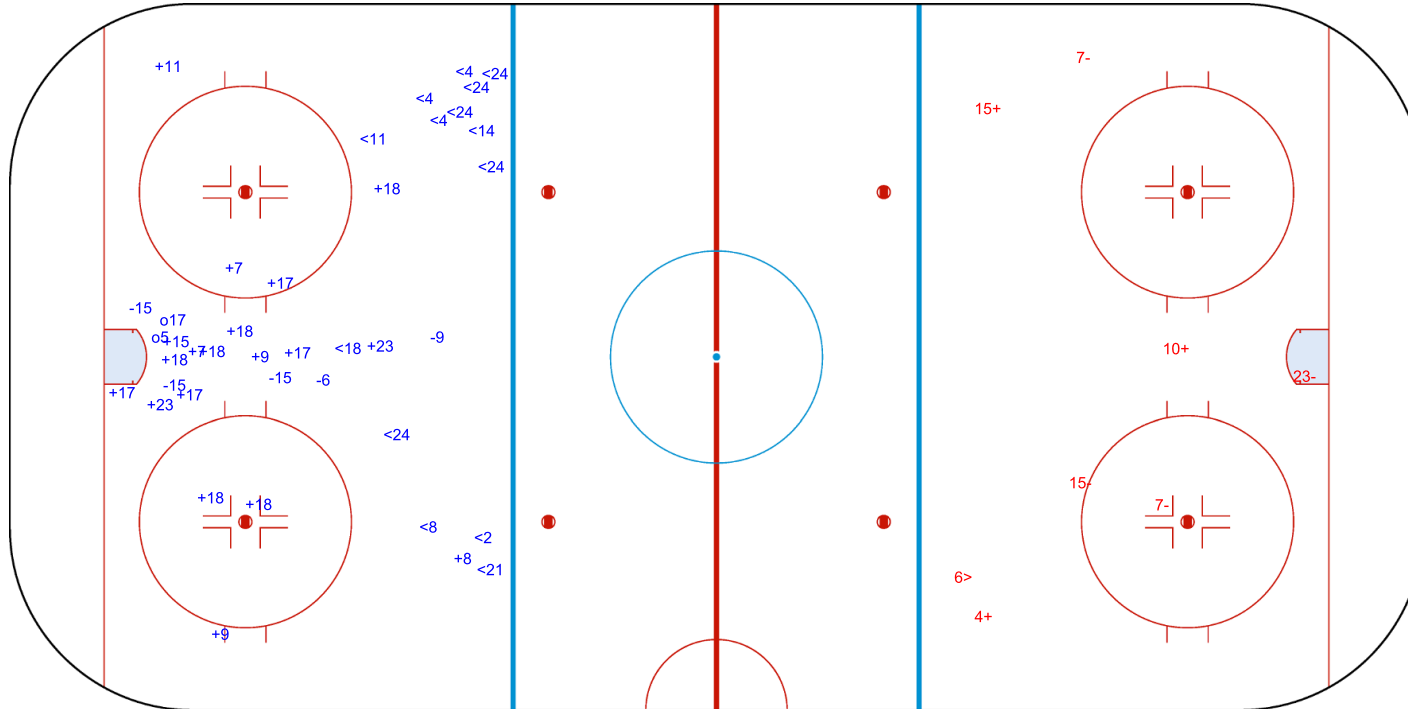

SHOT CHART ESP - TPE

Shots by TPE

Goals (o): 0 SSG (+): 4  
SSP (-): 4 SPG (-): 1

GK 20 of ESP

1st Period

Shots by ESP

Goals (o): 0 SSG (+): 15  
SSP (>): 9 SPG (-): 2

GK 20 of TPE

Shots by ESP

Goals (o): 2    SSG (+): 19  
SSP (<): 14    SPG (-): 5

Shots by TPE

Goals (o): 0    SSG (+): 3  
SSP (>): 1    SPG (-): 4

GK 20 of TPE

GK 20 of ESP