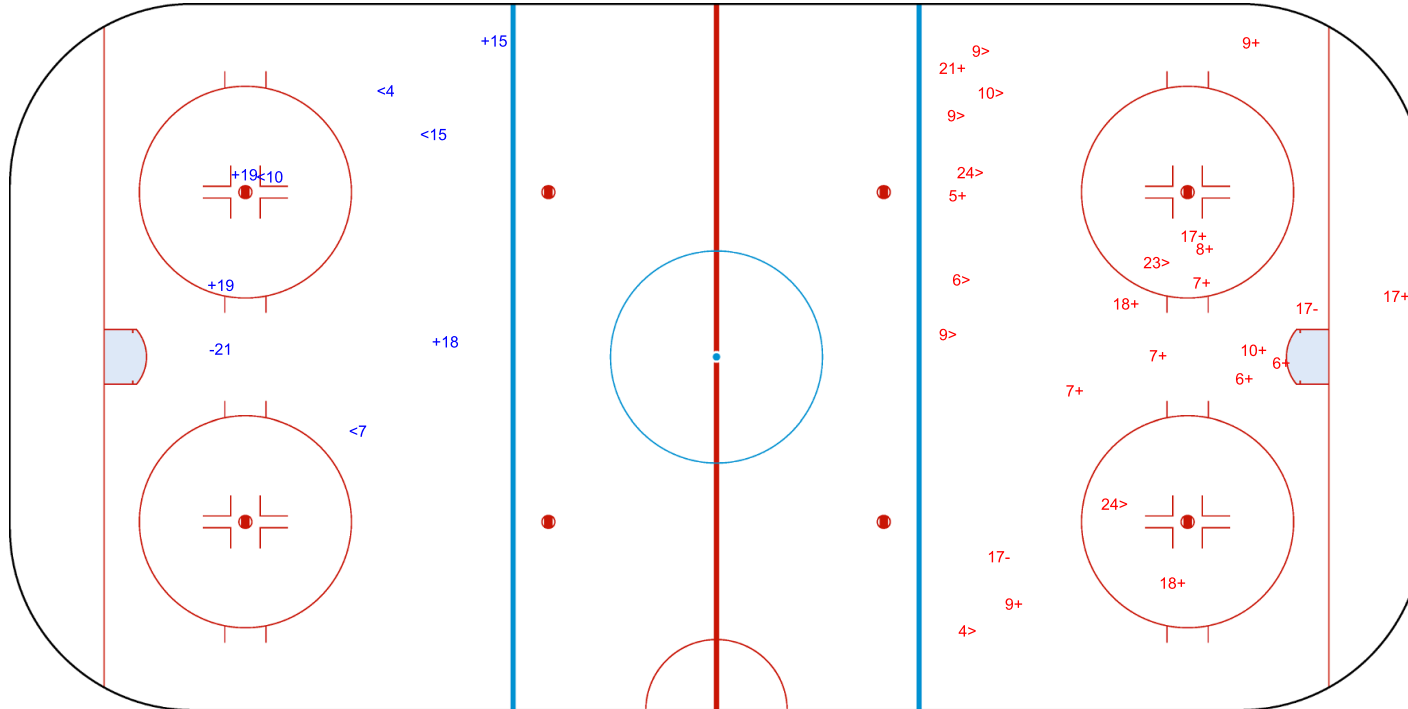

SHOT CHART ESP - TPE

Shots by TPE

Goals (o): 0 SSG (+): 4  
SSP (-): 4 SPG (-): 1

GK 20 of ESP

1st Period

Shots by ESP

Goals (o): 0 SSG (+): 15  
SSP (>): 9 SPG (-): 2

GK 20 of TPE

Shots by ESP

Goals (o): 2    SSG (+): 19  
SSP (<): 14    SPG (-): 5

Shots by TPE

Goals (o): 0    SSG (+): 3  
SSP (>): 1    SPG (-): 4

GK 20 of TPE

GK 20 of ESP