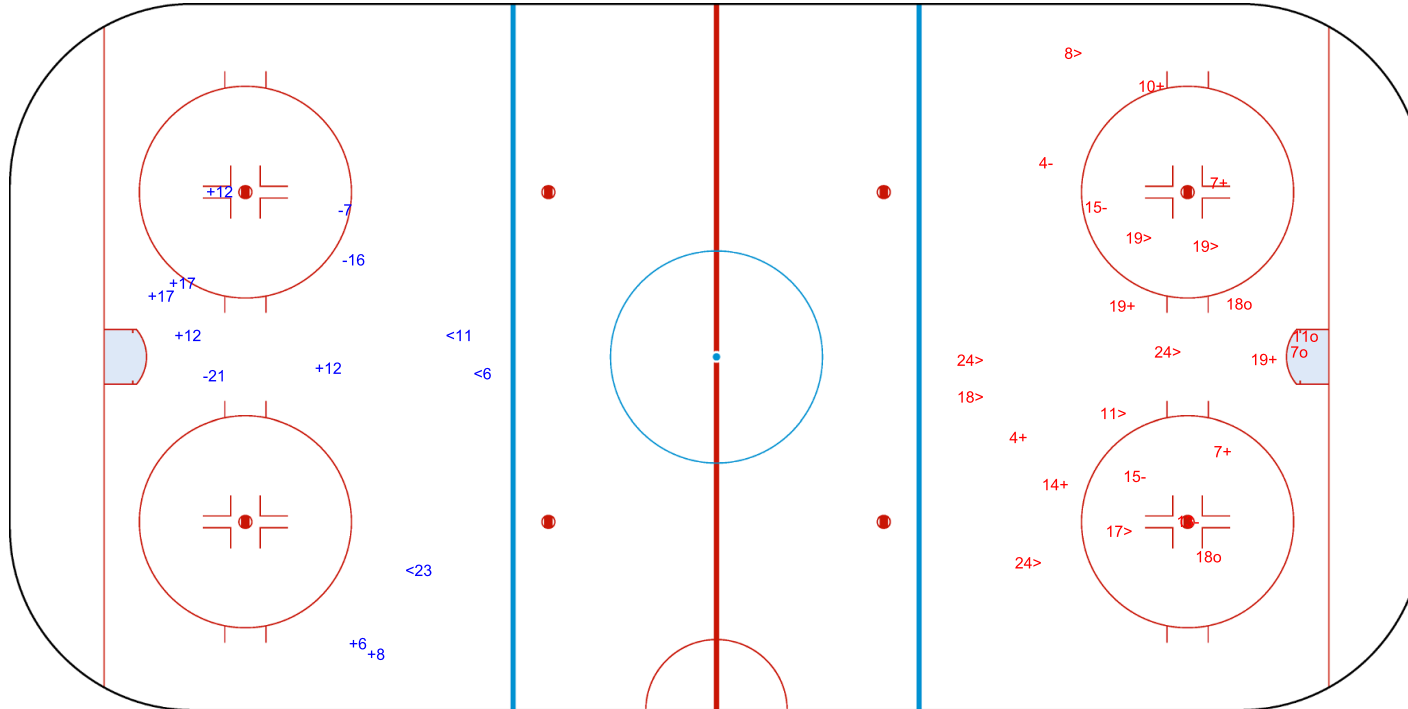

SHOT CHART

MEX - ESP

1st Period

Shots by MEX

Goals (o): 0 SSG (+): 7
SSP (<): 3 SPG (-): 3

GK 20 of ESP

Shots by ESP

Goals (o): 4 SSG (+): 7
SSP (>): 9 SPG (-): 4

GK 1 of MEX

SAN JERONIMO ARENA

ICE HOCKEY

IIHF ICE HOCKEY WOMEN'S WORLD CHAMPIONSHIP

ICE HOCKEY
WOMEN'S WORLD
CHAMPIONSHIP
MEXICO
Mexico City
Division II - Group A

SUN 2 APR 2023
START TIME 18:30

ROUND ROBIN, GAME 2