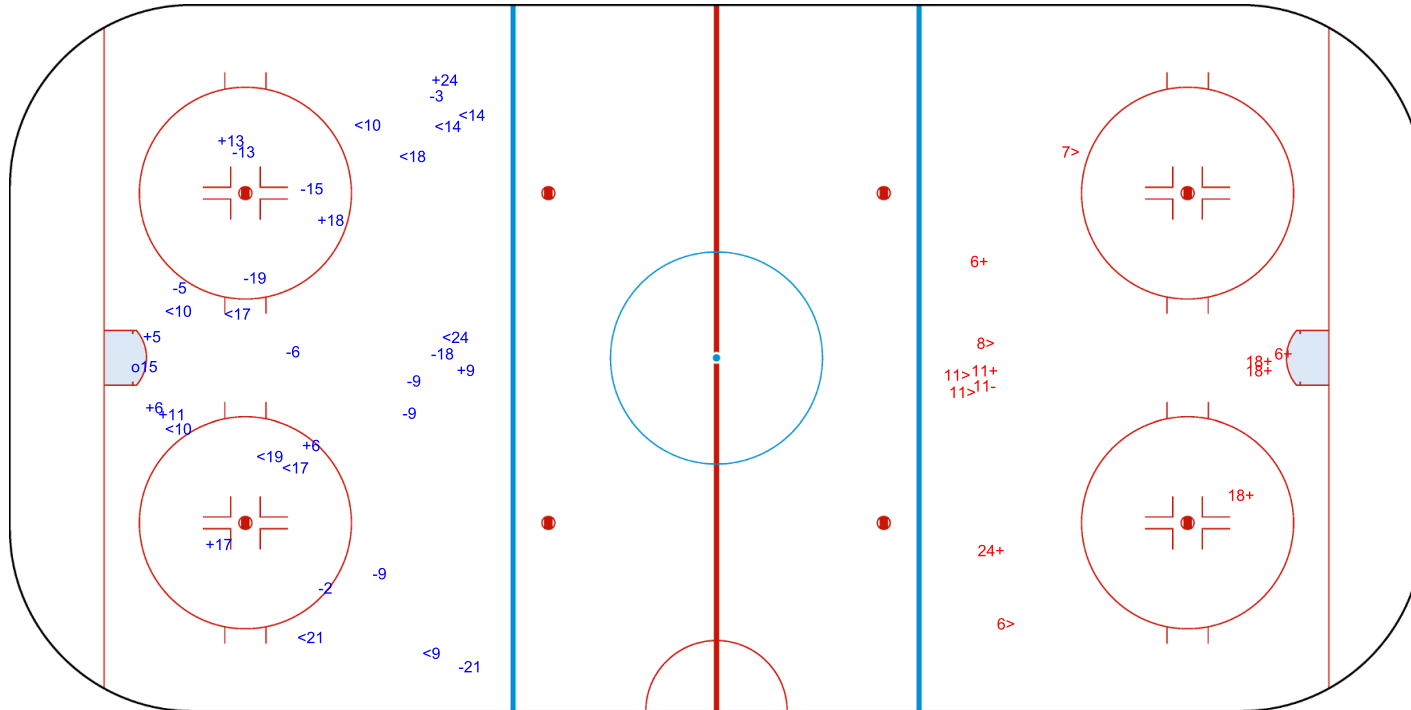

GK 1 of MEX

SAN JERONIMO ARENA

ICE HOCKEY

IIHF ICE HOCKEY WOMEN'S WORLD CHAMPIONSHIP

ICE HOCKEY
WOMEN'S WORLD
CHAMPIONSHIP
MEXICO
Mexico City
Division II - Group A

SUN 2 APR 2023
START TIME 18:30

ROUND ROBIN, GAME 2

INTERNATIONAL
ICE HOCKEY
FEDERATION

Shots by ESP

Goals (o): 1 SSG (+): 9
SSP (-): 12 SPG (-): 12

2nd Period

Shots by MEX

Goals (o): 0 SSG (+): 7
SSP (>): 5 SPG (-): 1

GK 1 of MEX

GK 20 of ESP