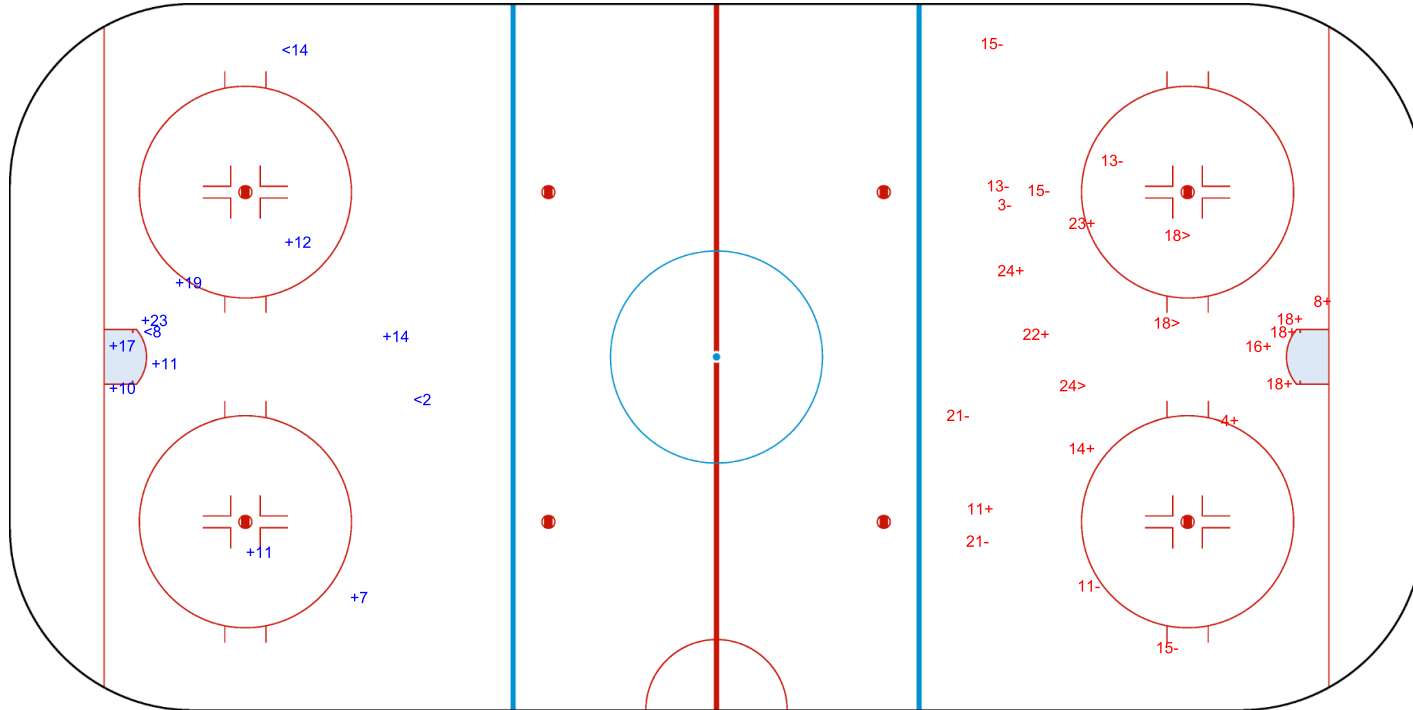

SHOT CHART  
POL - GBR

Shots by GBR  
Goals (o): 0    SSG (+): 9  
SSP (<): 3    SPG (-): 0

GK 1 of POL

POL → 1st Period ← GBR

Shots by POL  
Goals (o): 0    SSG (+): 11  
SSP (>): 3    SPG (-): 9

GK 1 of GBR

Shots by POL

Goals (o): 0    SSG (+): 9  
SSP (<): 2    SPG (-): 8

GK 1 of GBR

2nd Period

Shots by GBR

Goals (o): 1    SSG (+): 14  
SSP (>): 1    SPG (-): 12

GK 1 of POL

Shots by GBR