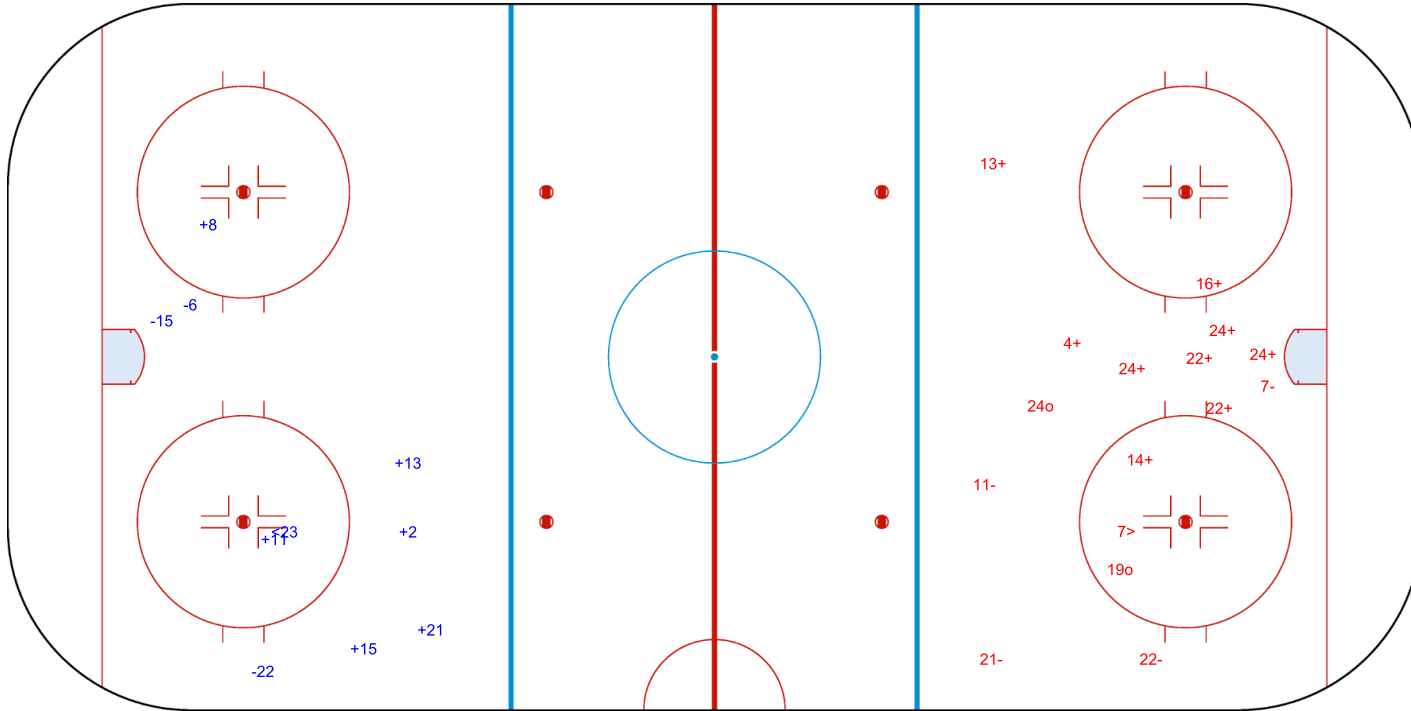

Goals (o): 0    SSG (+): 6  
SSP (<): 1    SPG (-): 3

GK 1 of POL

3rd Period

Shots by POL

Goals (o): 2    SSG (+): 9  
SSP (>): 1    SPG (-): 4

GK 1 of GBR

Legend:		
<b>GK</b>	Goalkeeper	
<b>SPG</b>	Shots past goal	
<b>SSG</b>	Shots saved by goalkeeper	
<b>SSP</b>	Shots saved by player	