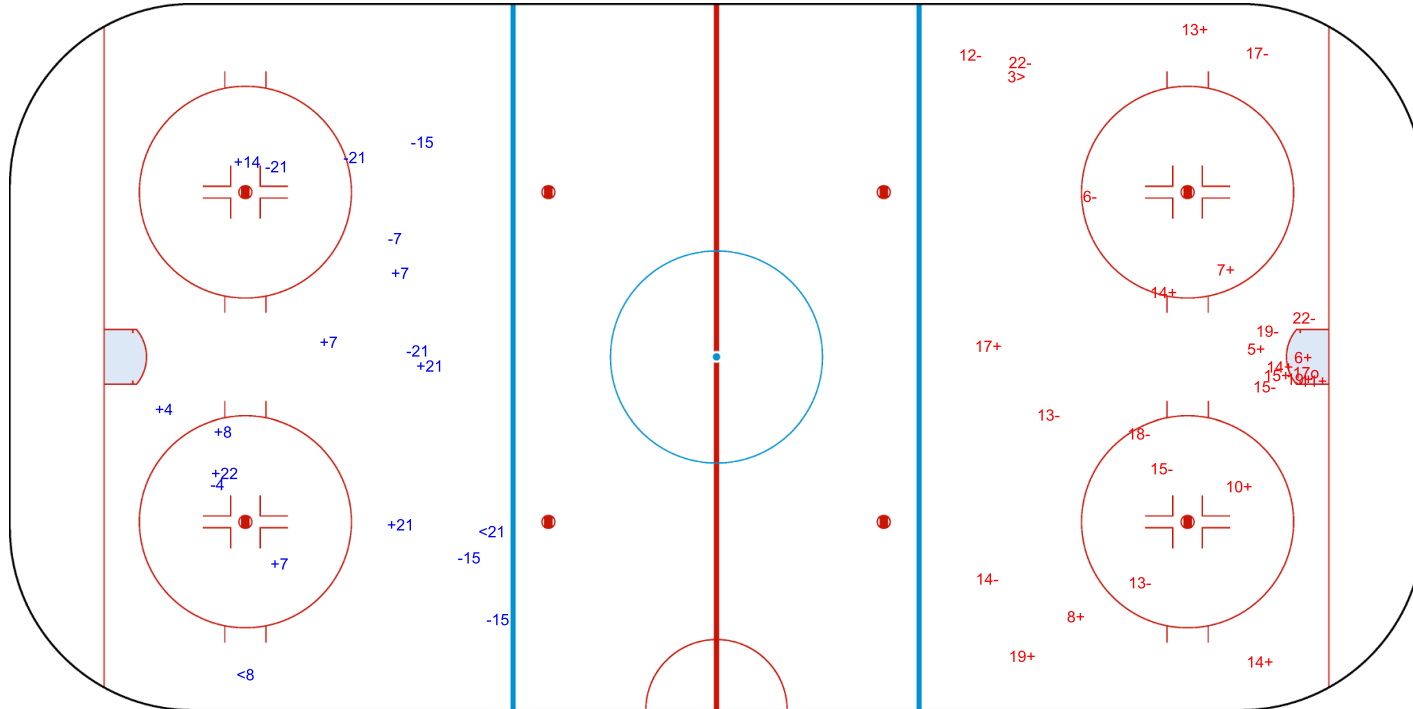

Shots by POL

Goals (o): 0    SSG (+): 9  
SSP (<): 2    SPG (-): 8

GK 1 of GBR

2nd Period

Shots by GBR

Goals (o): 1    SSG (+): 14  
SSP (>): 1    SPG (-): 12

GK 1 of POL

Shots by GBR