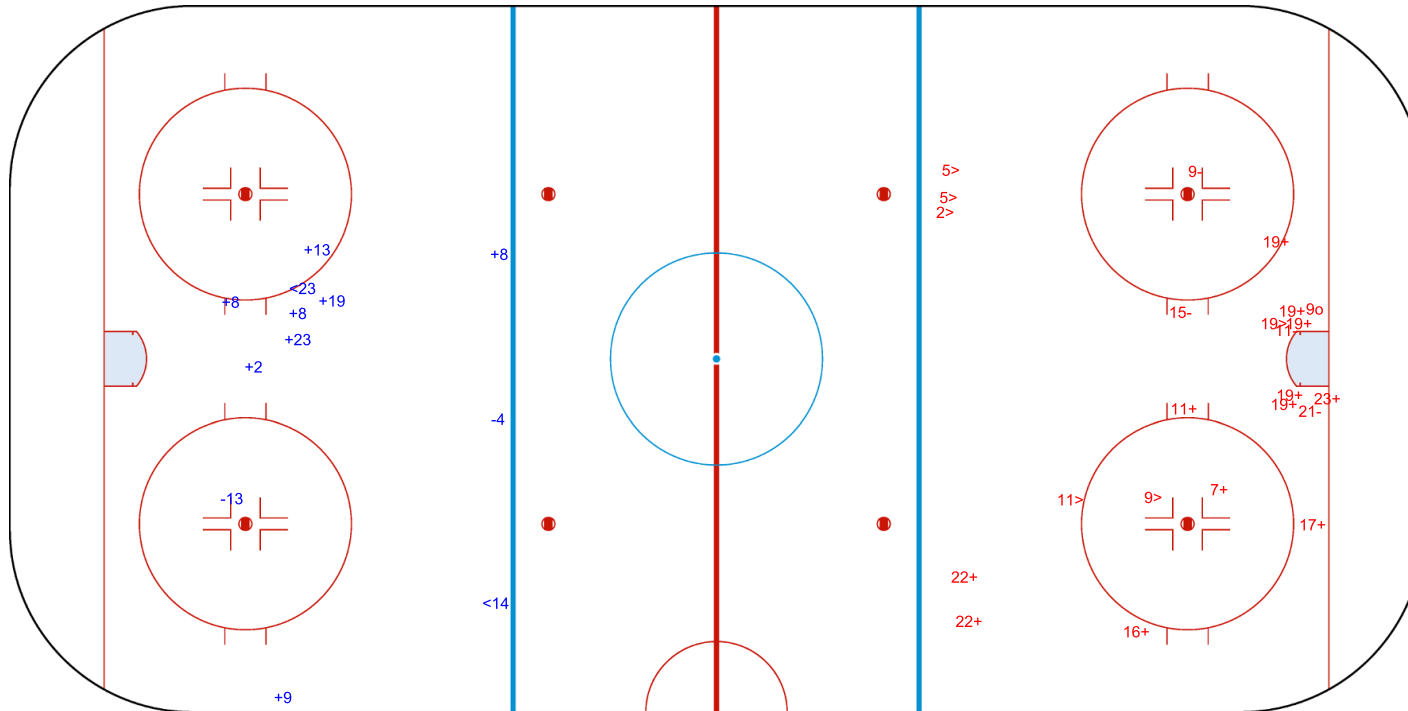

ICE HOCKEY
WOMEN'S WORLD
CHAMPIONSHIP
CHINA
Shenzhen
Division I - Group A

SAT 26 AUG 2023

START TIME 20:00

ROUND ROBIN, GAME 15

INTERNATIONAL
ICE HOCKEY
FEDERATION

SHOT CHART

CHN - NED

Shots by NED

Goals (o): 0 SSG (+): 8

SSP (-): 2 SPG (-): 2

GK 1 of CHN

1st Period

Shots by CHN

Goals (o): 1 SSG (+): 12

SSP (>): 6 SPG (-): 4

GK 1 of NED

ICE HOCKEY
WOMEN'S WORLD
CHAMPIONSHIP
CHINA
Shenzhen
Division I - Group A

SAT 26 AUG 2023

START TIME 20:00

ROUND ROBIN, GAME 15

INTERNATIONAL
ICE HOCKEY
FEDERATION

Shots by CHN

Goals (o): 0 SSG (+): 13

SSP (<): 6 SPG (-): 3