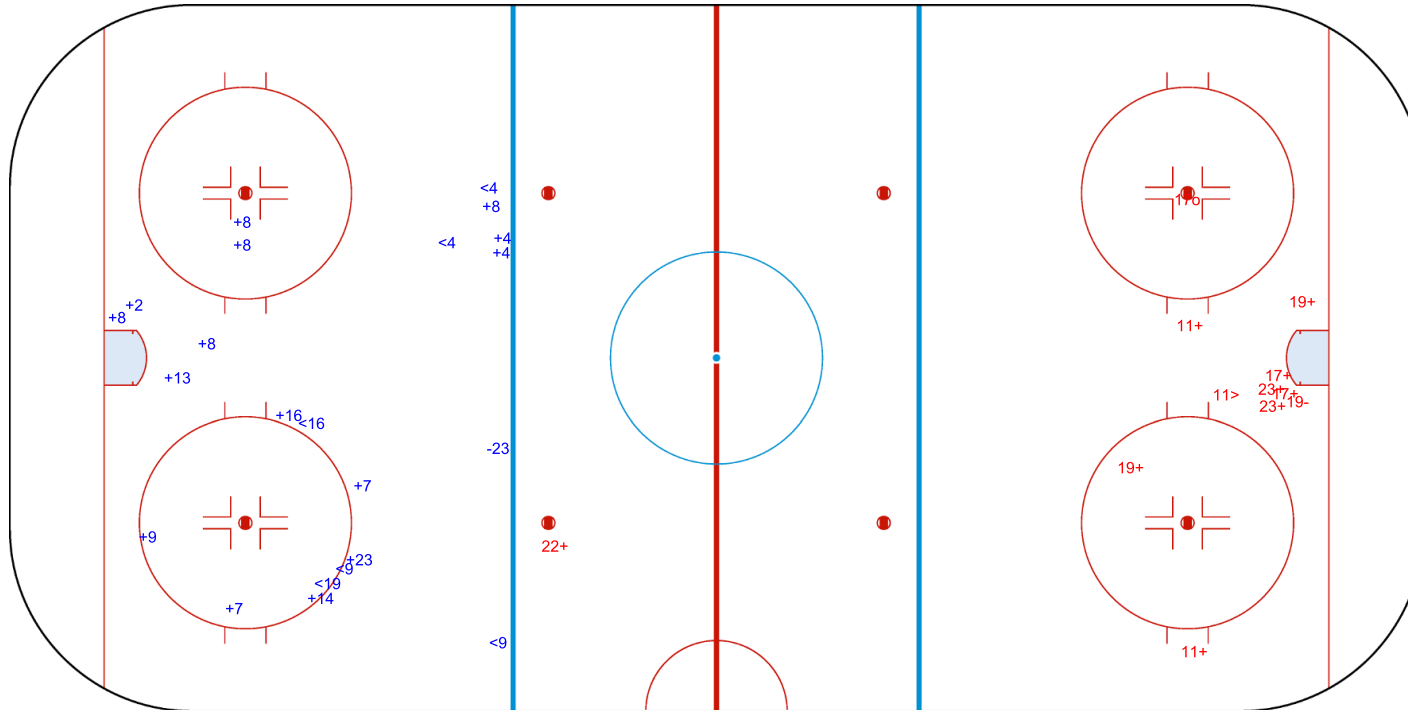

ICE HOCKEY
WOMEN'S WORLD
CHAMPIONSHIP
CHINA
Shenzhen
Division I - Group A

SAT 26 AUG 2023

START TIME 20:00

ROUND ROBIN, GAME 15

INTERNATIONAL
ICE HOCKEY
FEDERATION

Shots by NED

Goals (o): 0   SSG (+): 15

SSP (-): 6   SPG (-): 1

GK 1 of CHN

3rd Period

Shots by CHN

Goals (o): 1   SSG (+): 9

SSP (>): 1   SPG (-): 1

GK 1 of NED

Legend:	GK Goalkeeper	SPG Shots past goal	SSG Shots saved by goalkeeper	SSP Shots saved by player