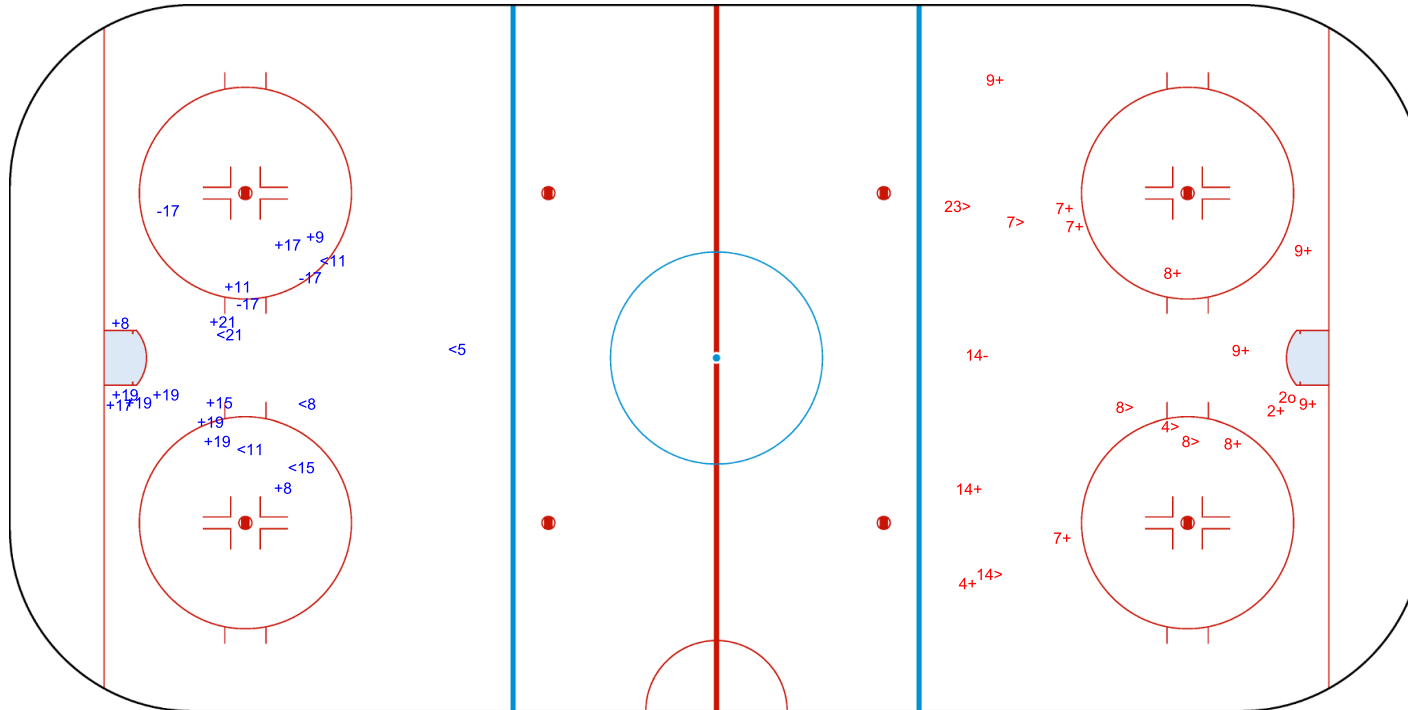

ICE HOCKEY
WOMEN'S WORLD
CHAMPIONSHIP
CHINA
Shenzhen
Division I - Group A

SAT 26 AUG 2023

START TIME 20:00

ROUND ROBIN, GAME 15

INTERNATIONAL
ICE HOCKEY
FEDERATION

Shots by CHN

Goals (o): 0 SSG (+): 13

SSP (<): 6 SPG (-): 3

GK 1 of NED

2nd Period

Shots by NED

Goals (o): 1 SSG (+): 12

SSP (>): 6 SPG (-): 1

GK 1 of CHN

ICE HOCKEY
WOMEN'S WORLD
CHAMPIONSHIP
CHINA
Shenzhen
Division I - Group A

SAT 26 AUG 2023

START TIME 20:00

ROUND ROBIN, GAME 15

INTERNATIONAL
ICE HOCKEY
FEDERATION

Shots by NED

Goals (o): 0 SSG (+): 15

SSP (-): 6 SPG (-): 1

GK 1 of CHN

3rd Period