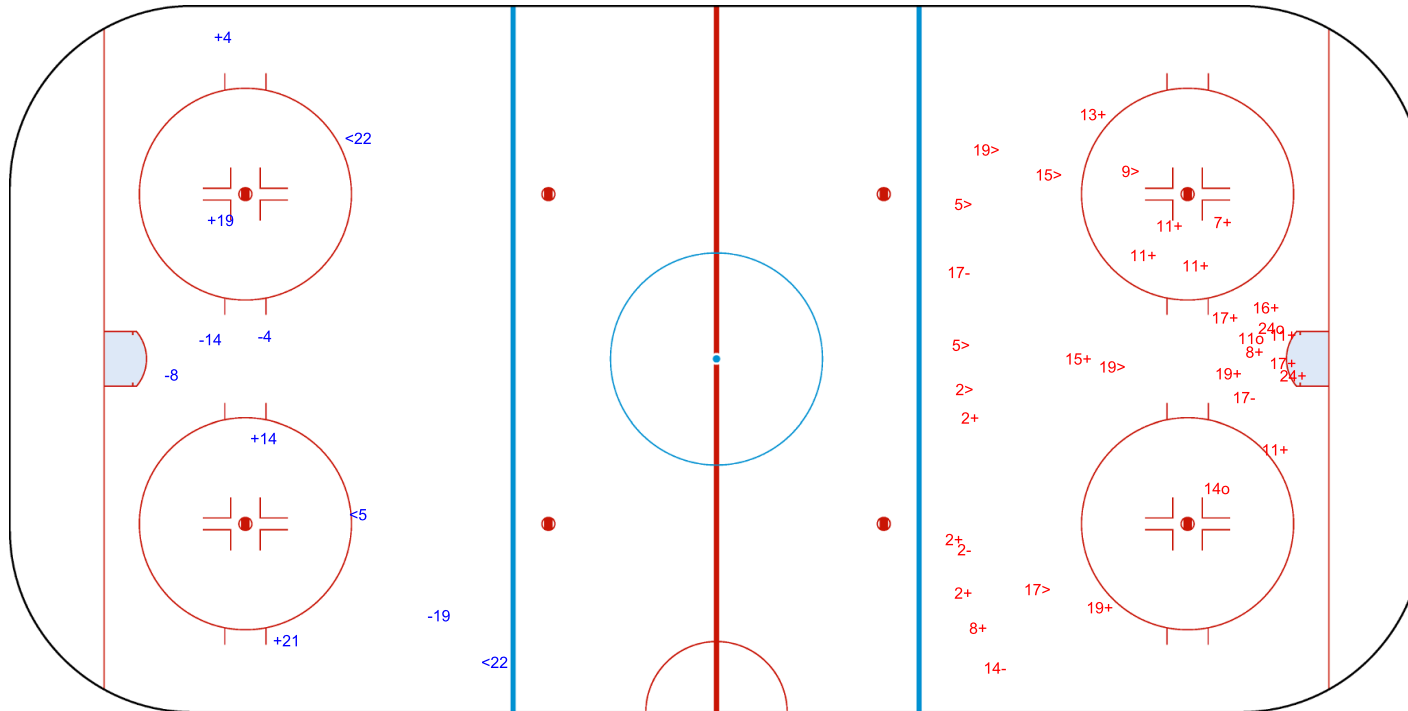

Goals (o): 3

SSG (+): 19

SSP (>): 8

SPG (-): 4

GK 1 of CHN

GK 25 of DEN

ICE HOCKEY  
WOMEN'S WORLD  
CHAMPIONSHIP  
CHINA  
Shenzhen  
Division I - Group A

WED 23 AUG 2023

START TIME 20:00

ROUND ROBIN, GAME 9

INTERNATIONAL  
ICE HOCKEY  
FEDERATION

Shots by CHN

Goals (o): 0    SSG (+): 5

SSP (<): 1    SPG (-): 2

GK 25 of DEN

2nd Period

Shots by DEN

Goals (o): 1    SSG (+): 18

SSP (>): 5    SPG (-): 2

GK 1 of CHN

ICE HOCKEY  
WOMEN'S WORLD  
CHAMPIONSHIP  
CHINA  
Shenzhen  
Division I - Group A

WED 23 AUG 2023

START TIME 20:00

ROUND ROBIN, GAME 9