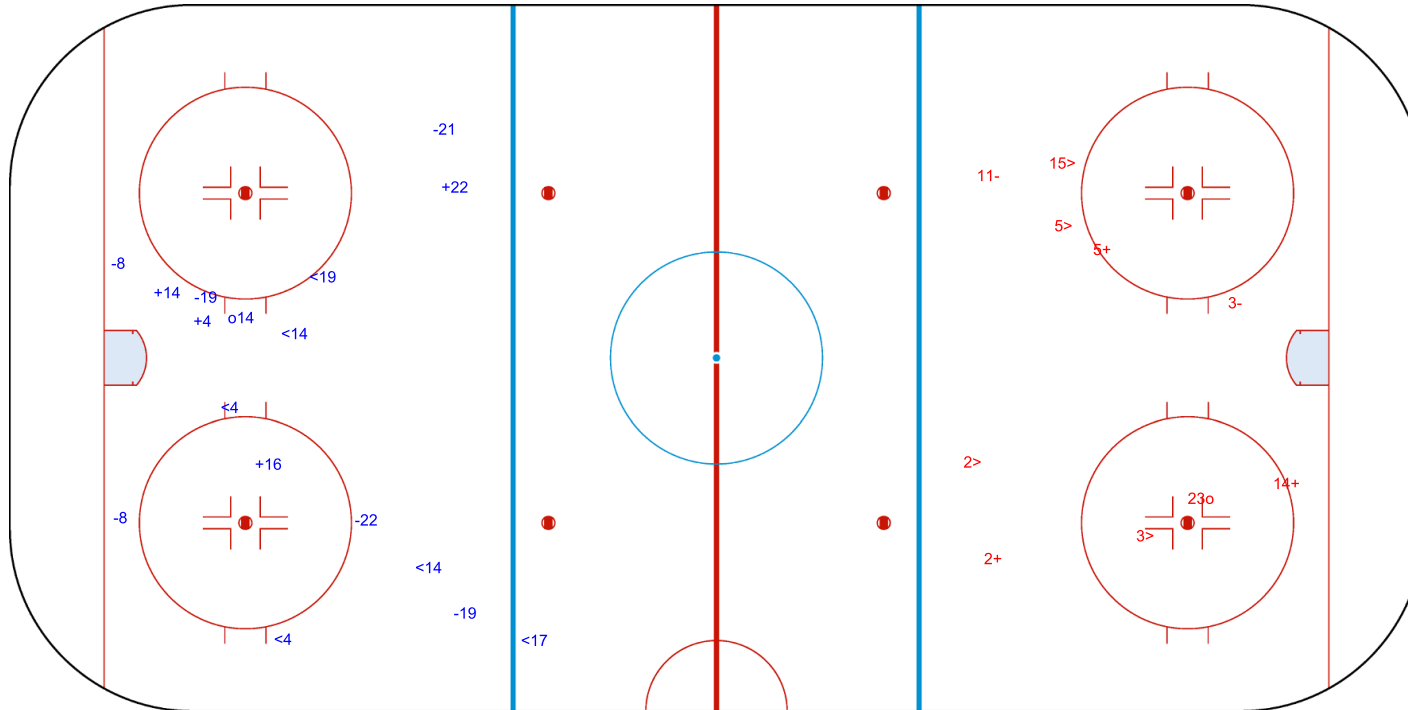

Shots by DEN

Goals (o): 1    SSG (+): 18

SSP (>): 5    SPG (-): 2

GK 1 of CHN

ICE HOCKEY  
WOMEN'S WORLD  
CHAMPIONSHIP  
CHINA  
Shenzhen  
Division I - Group A

WED 23 AUG 2023

START TIME 20:00

ROUND ROBIN, GAME 9

INTERNATIONAL  
ICE HOCKEY  
FEDERATION

Shots by DEN

Goals (o): 1    SSG (+): 4

SSP (-): 6    SPG (-): 6

GK 1 of CHN

3rd Period

Shots by CHN

Goals (o): 1    SSG (+): 3

SSP (>): 4    SPG (-): 2

GK 25 of DEN

<b>Legend:</b>	<b>GK</b> Goalkeeper	<b>SPG</b> Shots past goal	<b>SSG</b> Shots saved by goalkeeper	<b>SSP</b> Shots saved by player
----------------	----------------------	----------------------------	--------------------------------------	----------------------------------