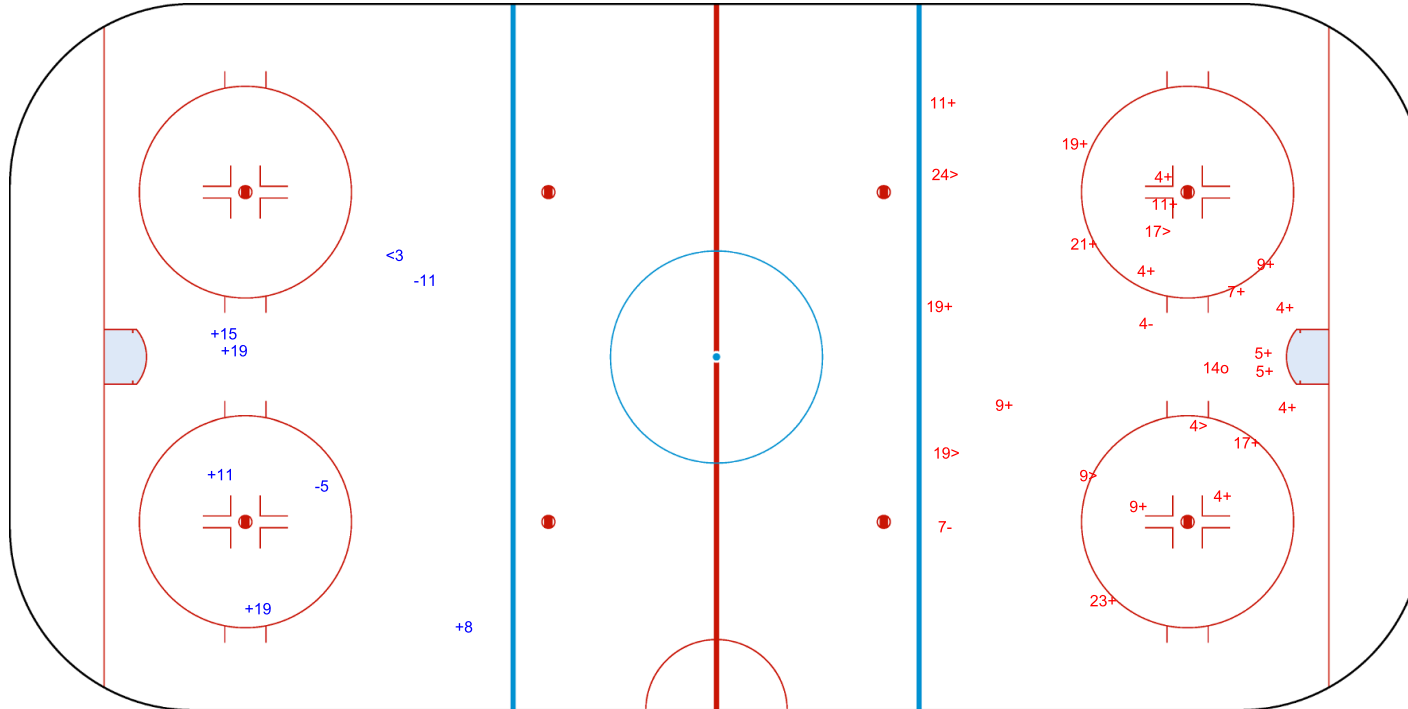

Goals (o): 3

SSG (+): 19

SSP (>): 8

SPG (-): 4

GK 1 of CHN

GK 25 of DEN

ICE HOCKEY  
WOMEN'S WORLD  
CHAMPIONSHIP  
CHINA  
Shenzhen  
Division I - Group A

WED 23 AUG 2023

START TIME 20:00

ROUND ROBIN, GAME 9

INTERNATIONAL  
ICE HOCKEY  
FEDERATION

Shots by CHN

Goals (o): 0    SSG (+): 5

SSP (<): 1    SPG (-): 2

GK 25 of DEN

2nd Period

Shots by DEN

Goals (o): 1    SSG (+): 18

SSP (>): 5    SPG (-): 2

GK 1 of CHN

ICE HOCKEY  
WOMEN'S WORLD  
CHAMPIONSHIP  
CHINA  
Shenzhen  
Division I - Group A

WED 23 AUG 2023

START TIME 20:00

ROUND ROBIN, GAME 9