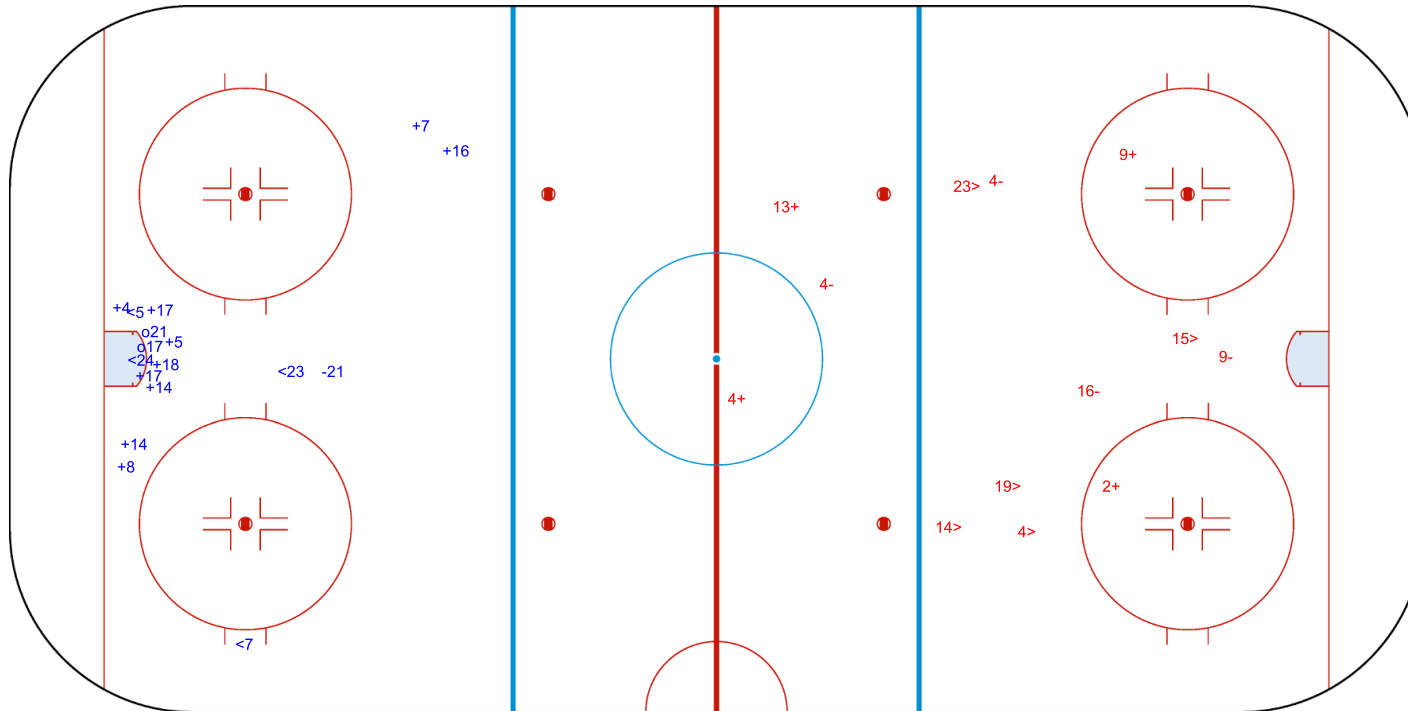

Goals (o): 0

SSG (+): 4

SSP (>): 5

SPG (-): 4

GK 1 of NED

GK 25 of DEN

ICE HOCKEY  
WOMEN'S WORLD  
CHAMPIONSHIP  
CHINA  
Shenzhen  
Division I - Group A

SUN 20 AUG 2023

START TIME 13:00

ROUND ROBIN, GAME 1

INTERNATIONAL  
ICE HOCKEY  
FEDERATION

Shots by NED

Goals (o): 1    SSG (+): 4

SSP (<): 2    SPG (-): 1

GK 25 of DEN

2nd Period

Shots by DEN

Goals (o): 1    SSG (+): 11

SSP (>): 9    SPG (-): 2

GK 1 of NED

ICE HOCKEY  
WOMEN'S WORLD  
CHAMPIONSHIP  
CHINA  
Shenzhen  
Division I - Group A

SUN 20 AUG 2023

START TIME 13:00

ROUND ROBIN, GAME 1