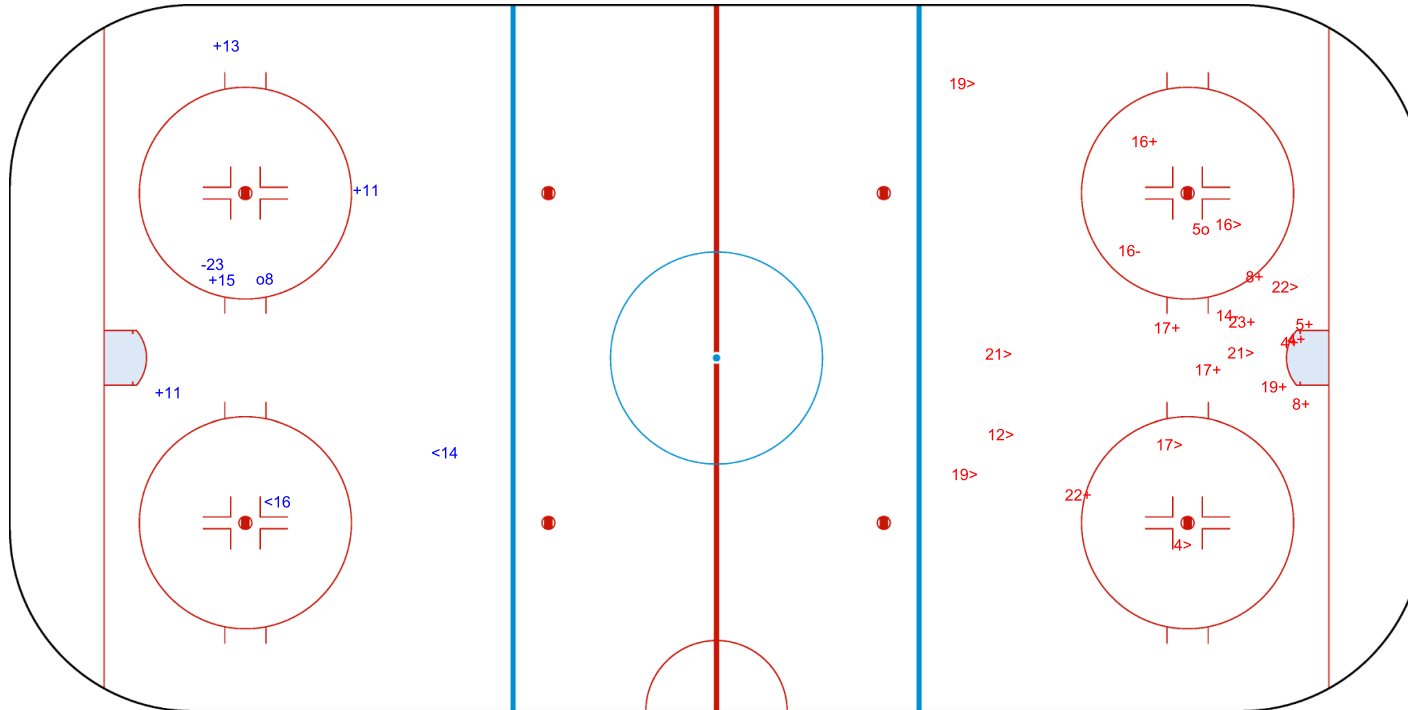

Goals (o): 0

SSG (+): 4

SSP (>): 5

SPG (-): 4

GK 1 of NED

GK 25 of DEN

ICE HOCKEY  
WOMEN'S WORLD  
CHAMPIONSHIP  
CHINA  
Shenzhen  
Division I - Group A

SUN 20 AUG 2023

START TIME 13:00

ROUND ROBIN, GAME 1

INTERNATIONAL  
ICE HOCKEY  
FEDERATION

Shots by NED

Goals (o): 1    SSG (+): 4

SSP (<): 2    SPG (-): 1

GK 25 of DEN

2nd Period

Shots by DEN

Goals (o): 1    SSG (+): 11

SSP (>): 9    SPG (-): 2

GK 1 of NED

ICE HOCKEY  
WOMEN'S WORLD  
CHAMPIONSHIP  
CHINA  
Shenzhen  
Division I - Group A

SUN 20 AUG 2023

START TIME 13:00

ROUND ROBIN, GAME 1