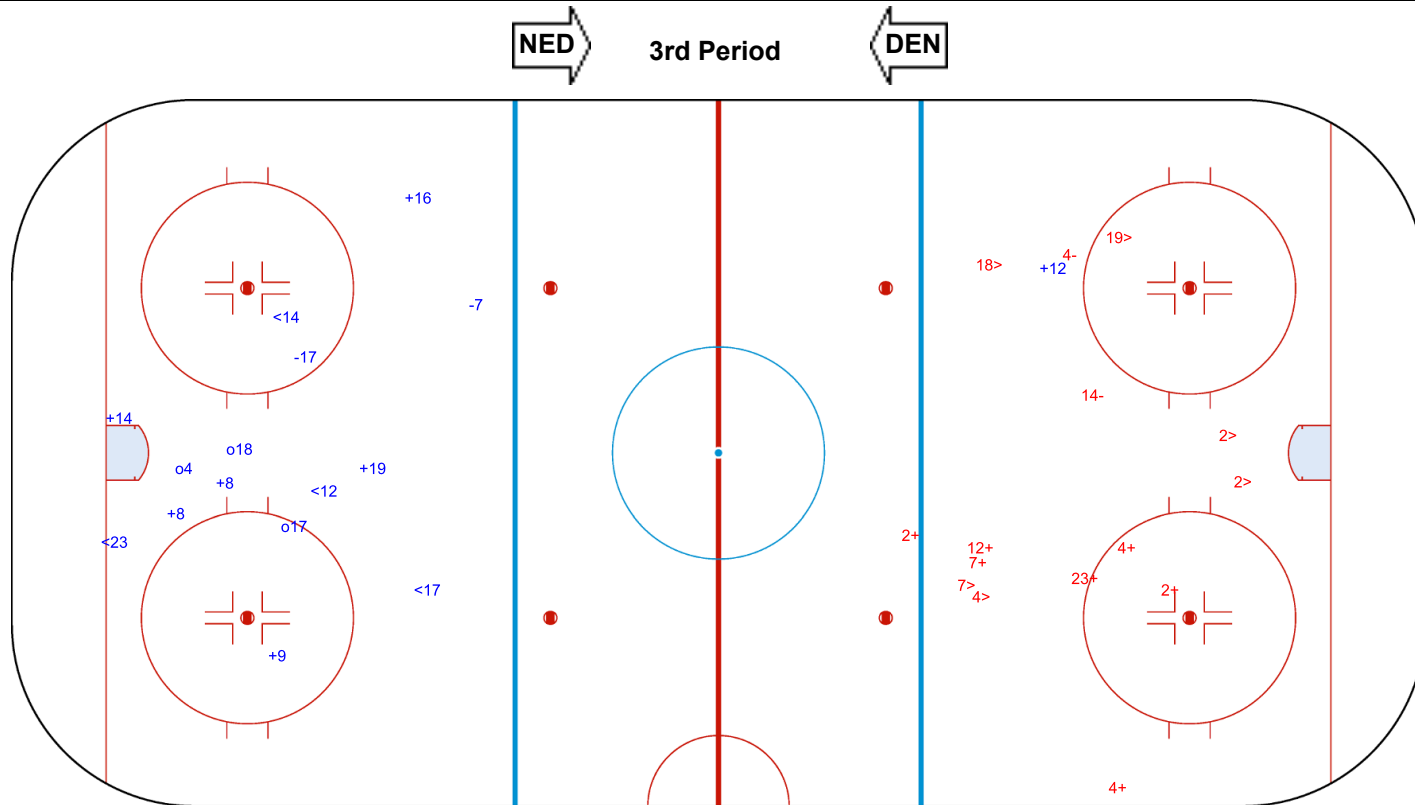

Shots by DEN

Goals (o): 1    SSG (+): 11

SSP (>): 9    SPG (-): 2

GK 1 of NED

ICE HOCKEY  
WOMEN'S WORLD  
CHAMPIONSHIP  
CHINA  
Shenzhen  
Division I - Group A

SUN 20 AUG 2023

START TIME 13:00

ROUND ROBIN, GAME 1

INTERNATIONAL  
ICE HOCKEY  
FEDERATION

Shots by DEN

Goals (o): 3

SSG (+): 7

SSP (-): 4

SPG (-): 2

Shots by NED

Goals (o): 0

SSG (+): 7

SSP (>): 6

SPG (-): 2

GK 1 of NED

GK 25 of DEN

<b>Legend:</b>	<b>GK</b> Goalkeeper	<b>SPG</b> Shots past goal	<b>SSG</b> Shots saved by goalkeeper	<b>SSP</b> Shots saved by player
----------------	----------------------	----------------------------	--------------------------------------	----------------------------------