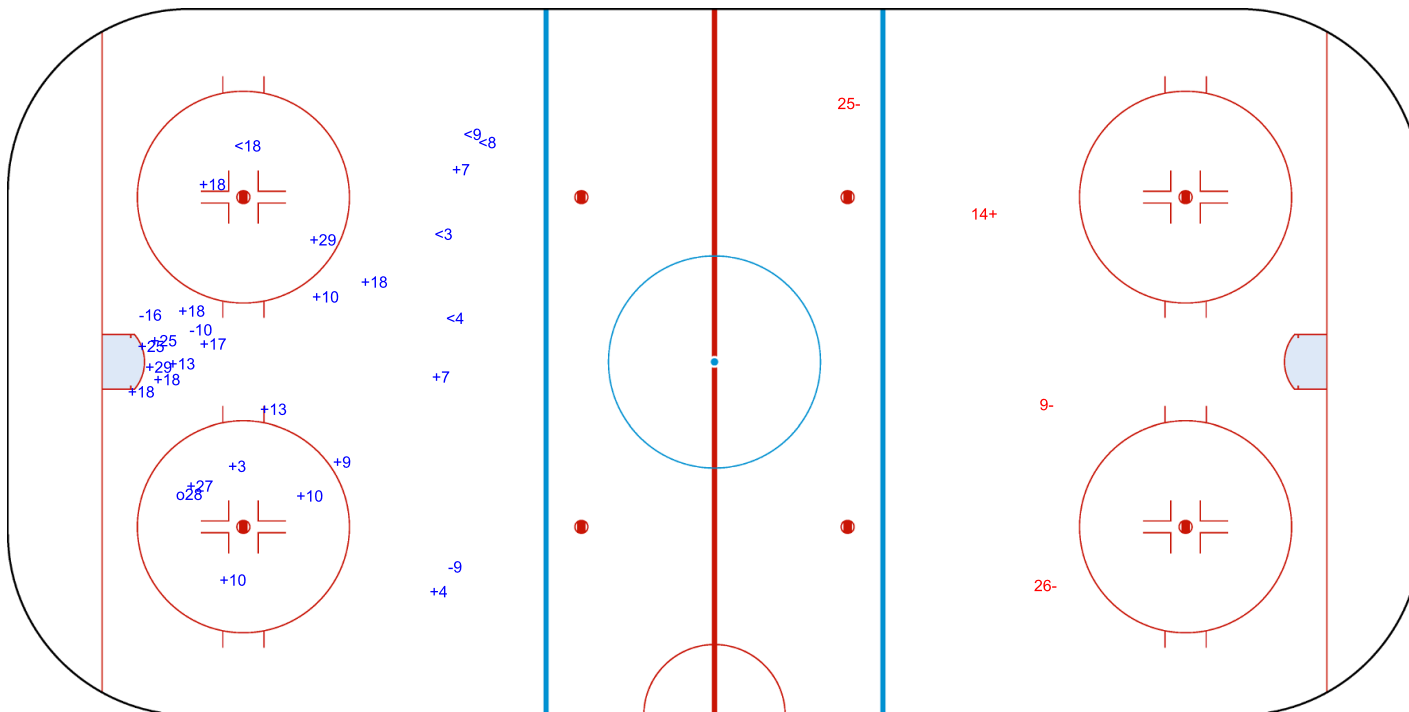

SHOT CHART  
AUT - SWE

Shots by SWE  
Goals (o): 1    SSG (+): 21  
SSP (<): 5    SPG (-): 3

GK 1 of AUT

AUT    Period: 1    SWE

Shots by AUT  
Goals (o): 0    SSG (+): 1  
SSP (>): 0    SPG (-): 3

GK 30 of SWE

Shots by AUT  
Goals (o): 0  
SSP (<): 2

SSG (+): 4  
SPG (-): 2

GK 30 of SWE

SWE → Period: 2 ← AUT

Shots by SWE  
Goals (o): 2  
SSP (>): 5

SSG (+): 23  
SPG (-): 6

GK 1 of AUT