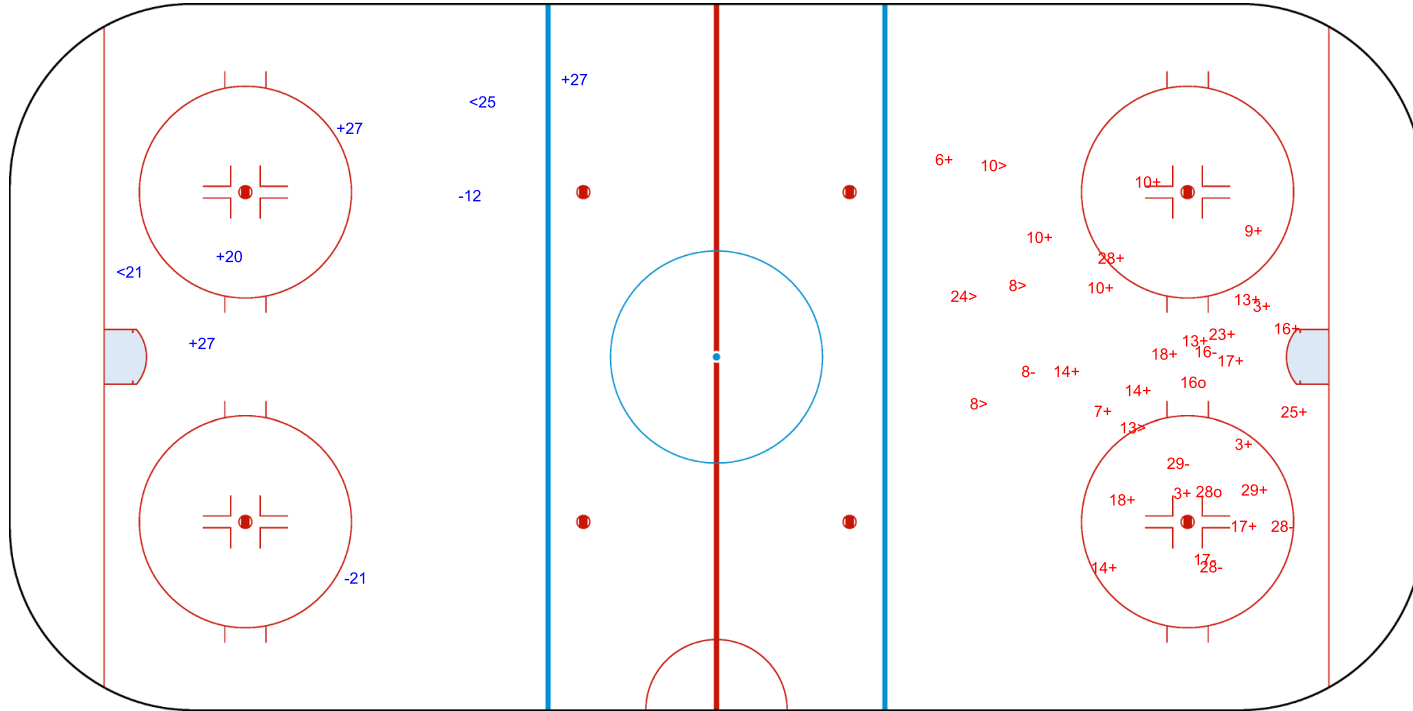

SHOT CHART  
AUT - SWE

Shots by SWE  
Goals (o): 1    SSG (+): 21  
SSP (<): 5    SPG (-): 3

GK 1 of AUT

AUT    Period: 1    SWE

Shots by AUT  
Goals (o): 0    SSG (+): 1  
SSP (>): 0    SPG (-): 3

GK 30 of SWE

Shots by AUT  
Goals (o): 0  
SSP (<): 2

SSG (+): 4  
SPG (-): 2

GK 30 of SWE

SWE → Period: 2 ← AUT

Shots by SWE  
Goals (o): 2  
SSP (>): 5

SSG (+): 23  
SPG (-): 6

GK 1 of AUT