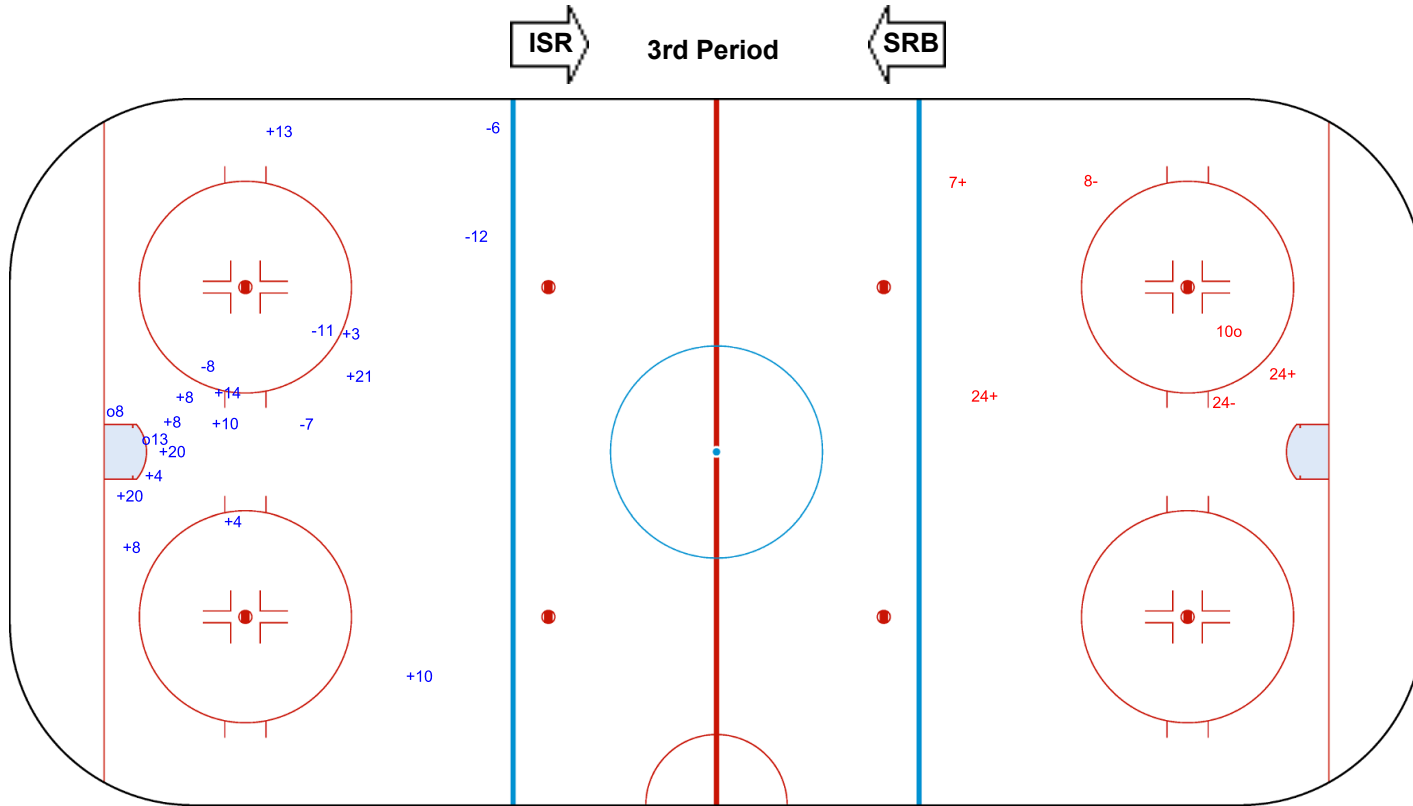

SSG (+): 11

SSP (>): 0

SPG (-): 8

GK 25 of ISR

Shots by SRB
Goals (o): 2 SSG (+): 13
SSP (<): 0 SPG (-): 5

GK 1 of ISR

GK 25 of ISR

Shots by ISR
Goals (o): 1 SSG (+): 3
SSP (>): 0 SPG (-): 2

GK 1 of SRB

| Legend: | |
|------------|---------------------------|
| GK | Goalkeeper |
| SPG | Shots past goal |
| SSG | Shots saved by goalkeeper |
| SSP | Shots saved by player |