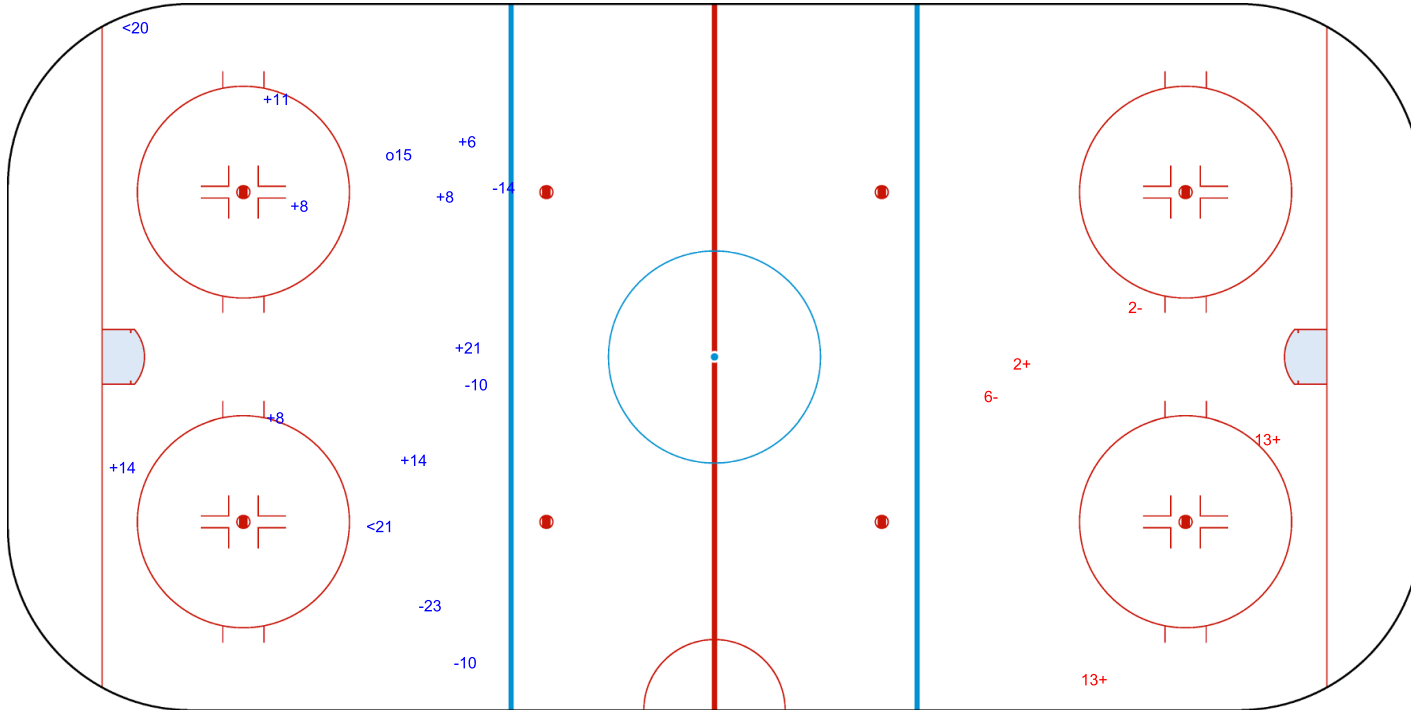

SHOT CHART
 SRB - ISR

Shots by SRB
 Goals (o): 1 SSG (+): 8
 SSP (<): 2 SPG (-): 4

ISR → 1st Period ← SRB

Shots by ISR
 Goals (o): 0 SSG (+): 3
 SSP (>): 0 SPG (-): 2

2023

ICE HOCKEY
WOMEN'S WORLD
CHAMPIONSHIP
ISRAEL
Tnuvat
Division III - Group B

ONEICE ARENA

SUN 26 MAR 2023

START TIME 19:00

ICE HOCKEY

IIHF ICE HOCKEY WOMEN'S WORLD CHAMPIONSHIP

ROUND ROBIN, GAME 1

INTERNATIONAL
ICE HOCKEY
FEDERATION

Shots by ISR