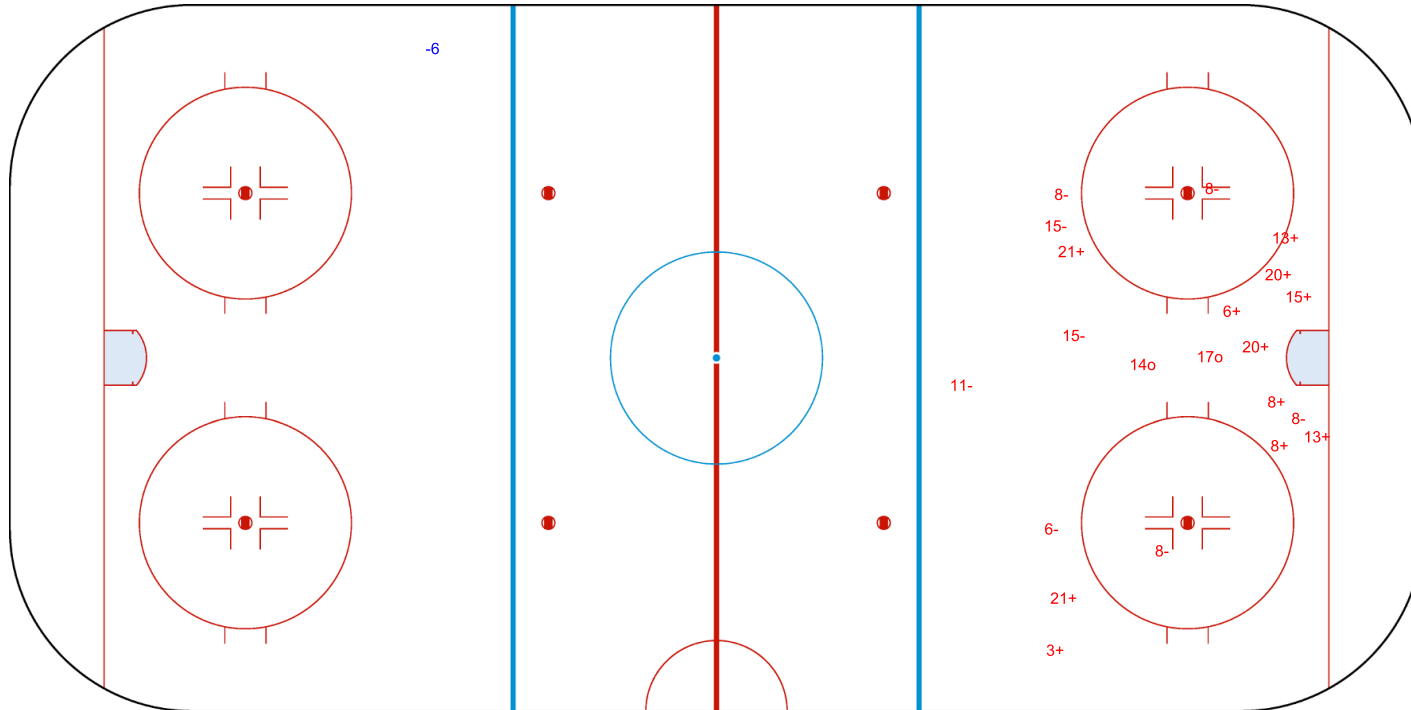

SHOT CHART
 SRB - ISR

Shots by SRB
 Goals (o): 1 SSG (+): 8
 SSP (<): 2 SPG (-): 4

ISR → 1st Period ← SRB

Shots by ISR
 Goals (o): 0 SSG (+): 3
 SSP (>): 0 SPG (-): 2

2023

ICE HOCKEY
WOMEN'S WORLD
CHAMPIONSHIP
ISRAEL
Tnuvat
Division III - Group B

Goals (o): 0

SSG (+): 0

SSP (<): 0

SPG (-): 1

GK 1 of SRB

2nd Period

Shots by SRB

Goals (o): 2

SSG (+): 11

SSP (>): 0

SPG (-): 8

GK 25 of ISR

Shots by SRB
Goals (o): 2 SSG (+): 13
SSP (<): 0 SPG (-): 5

GK 1 of ISR

GK 25 of ISR

Shots by ISR
Goals (o): 1 SSG (+): 3
SSP (>): 0 SPG (-): 2