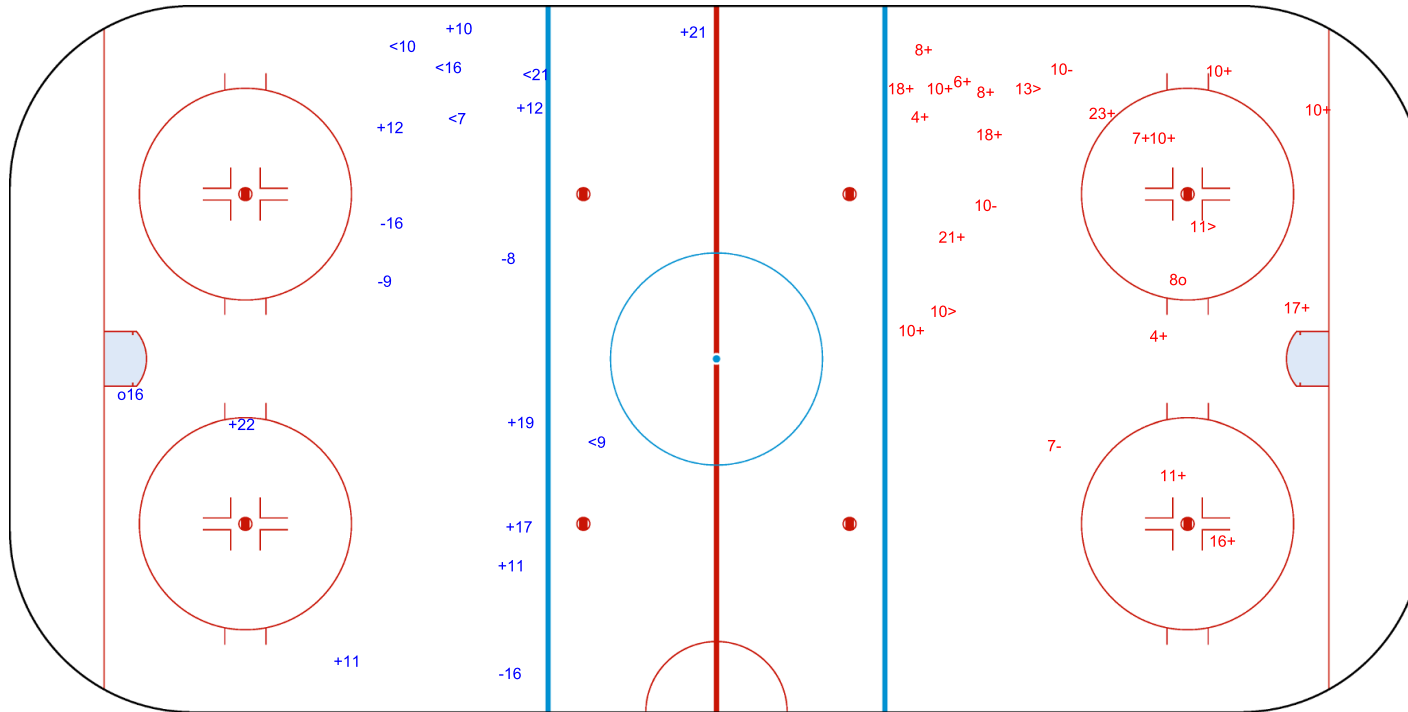

REVISED
8 APR 22:24 GMT+2

SHOT CHART

LUX - TPE

1st Period

Shots by LUX

Goals (o): 1 SSG (+): 9
SSP (<): 5 SPG (-): 4

GK 25 of TPE

Shots by TPE

Goals (o): 1 SSG (+): 18
SSP (>): 3 SPG (-): 3

GK 20 of LUX

2022

ICE HOCKEY
WORLD
CHAMPIONSHIP
LUXEMBOURG
Division III - Group A

PATINOIRE DE KOCKELSCHEUER

FRI 8 APR 2022

START TIME 19:00

ICE HOCKEY

IIHF ICE HOCKEY WORLD CHAMPIONSHIP

ROUND ROBIN, GAME 10

INTERNATIONAL
ICE HOCKEY
FEDERATION

Shots by TPE

Goals (o): 2

SSG (+): 12

SSP (<): 5

SPG (-): 10