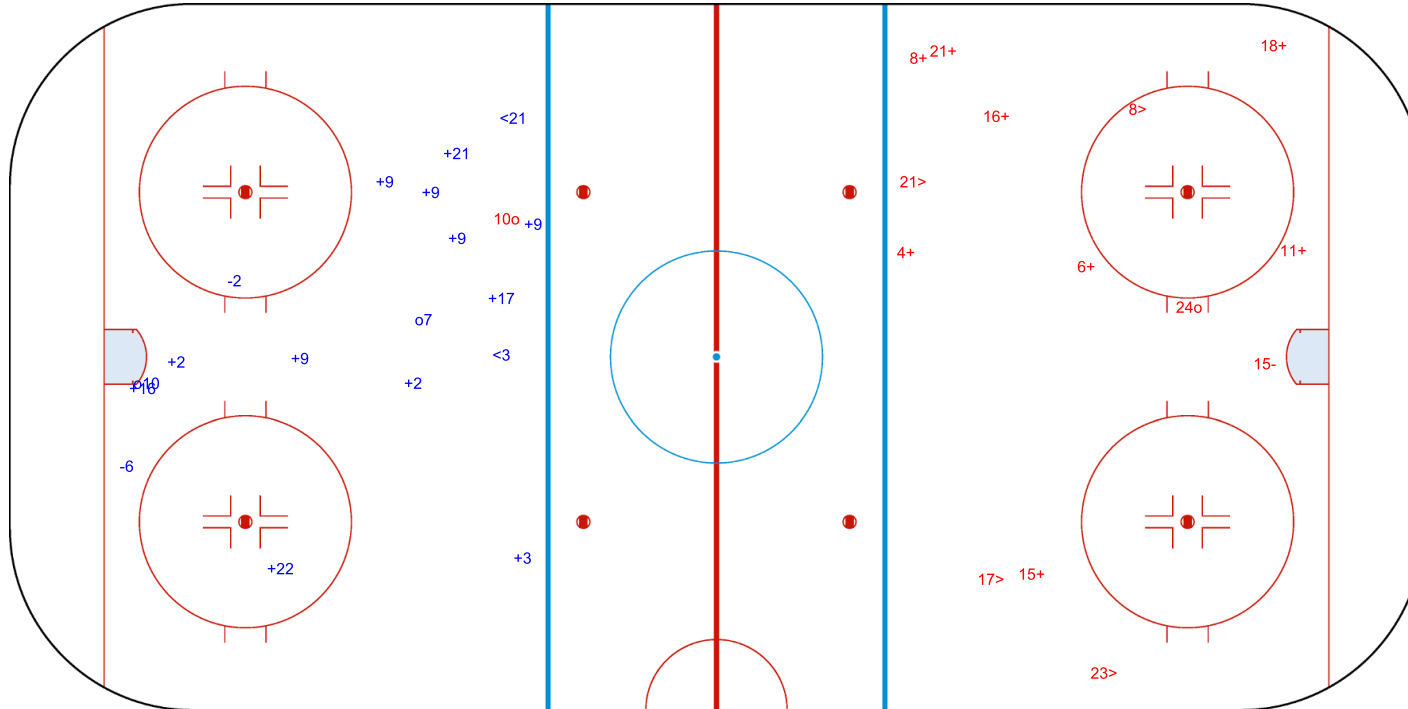

ROUND ROBIN, GAME 10

INTERNATIONAL
ICE HOCKEY
FEDERATION

Shots by LUX

Goals (o): 2 SSG (+): 12
SSP (<): 2 SPG (-): 2

GK 25 of TPE

TPE **3rd Period** **LUX**

Shots by TPE

Goals (o): 2 SSG (+): 8
SSP (>): 4 SPG (-): 1