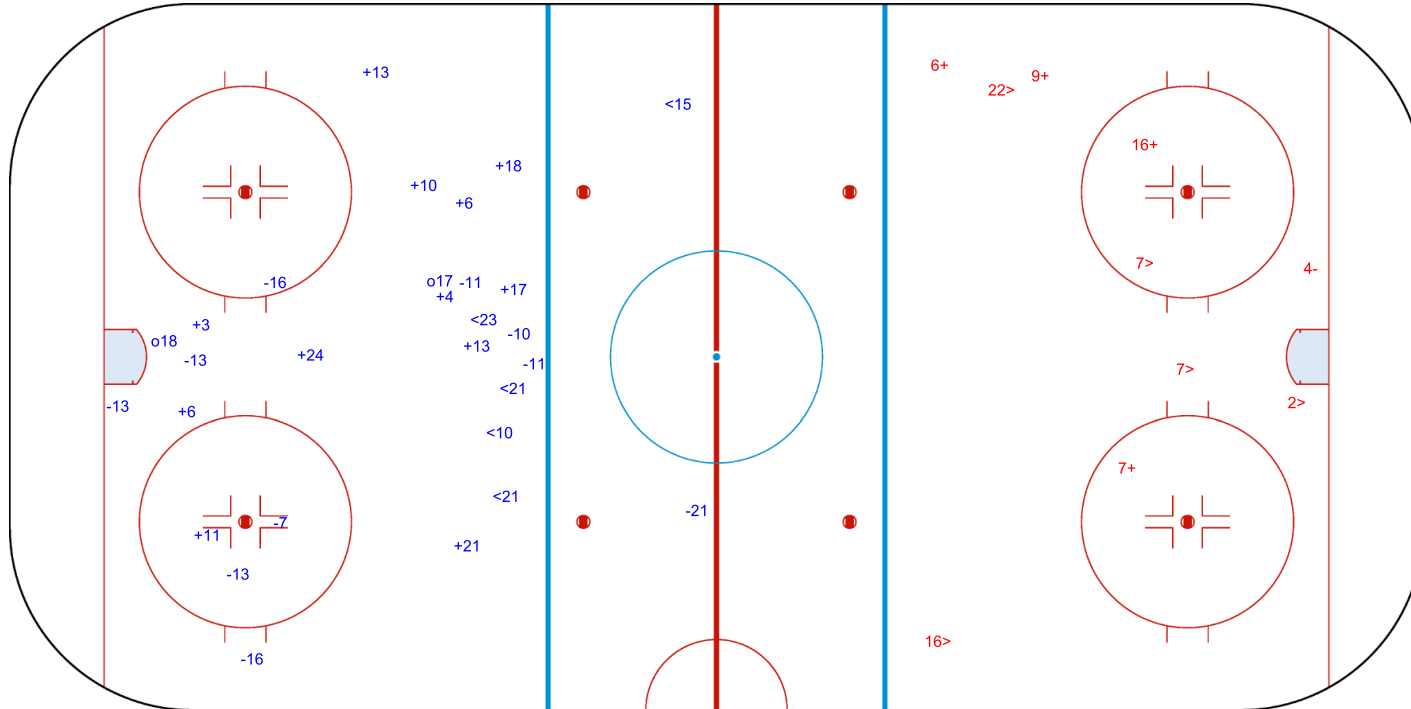

IIHF ICE HOCKEY WORLD CHAMPIONSHIP

ROUND ROBIN, GAME 10

INTERNATIONAL
ICE HOCKEY
FEDERATION

Shots by TPE

Goals (o): 2

SSG (+): 12

SSP (<): 5

SPG (-): 10

SPG (-): 1

GK 25 of TPE

2022

ICE HOCKEY
WORLD
CHAMPIONSHIP
LUXEMBOURG
Division III - Group A

PATINOIRE DE KOCKELSCHEUER

FRI 8 APR 2022
START TIME 19:00

ICE HOCKEY

IIHF ICE HOCKEY WORLD CHAMPIONSHIP