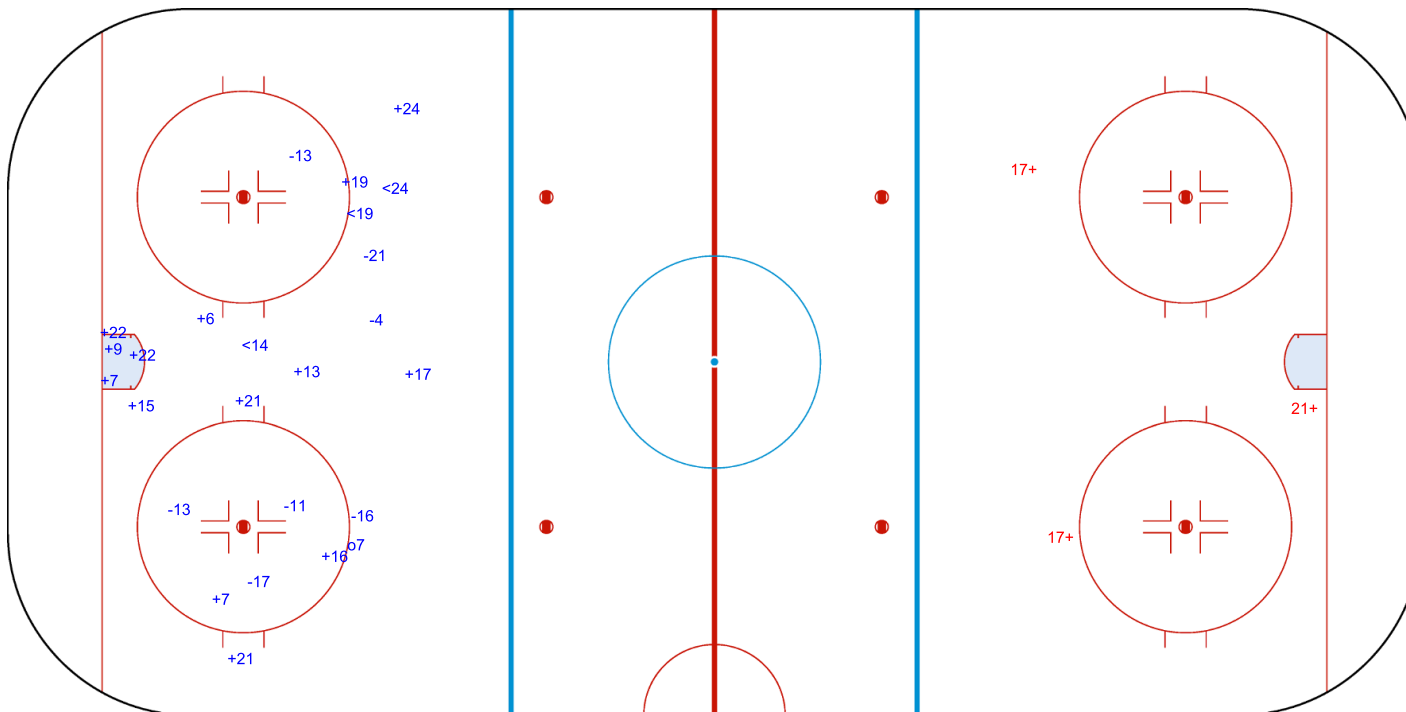

SHOT CHART

ISL - BIH

1st Period

Shots by ISL

Goals (o): 1

SSP (<): 3

SSG (+): 14

SPG (-): 7

GK 1 of BIH

Shots by BIH

Goals (o): 0

SSP (>): 0

SSG (+): 3

SPG (-): 0

GK 1 of ISL

Shots by BIH  
Goals (o): 0  
SSP (<): 2  
SSG (+): 1  
SPG (-): 2