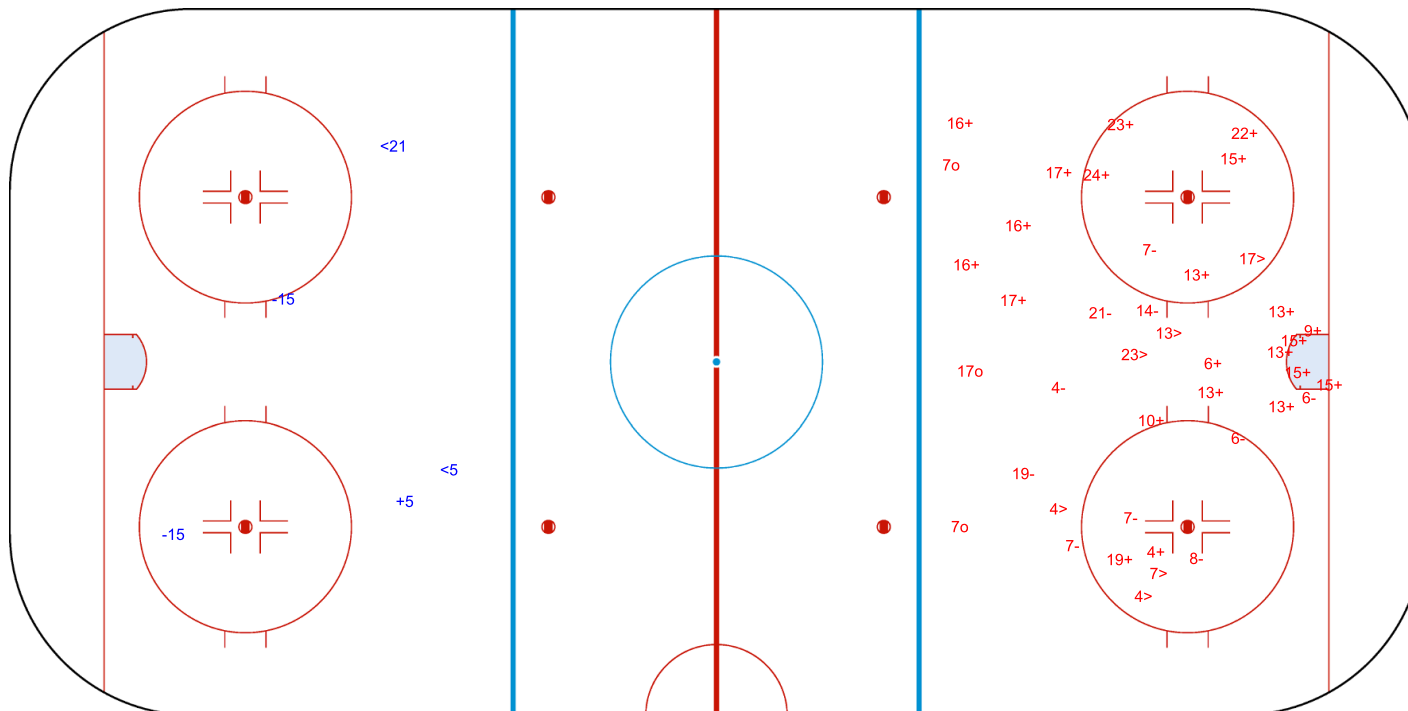

SHOT CHART

ISL - BIH

1st Period

Shots by ISL

Goals (o): 1

SSP (<): 3

SSG (+): 14

SPG (-): 7

GK 1 of BIH

Shots by BIH

Goals (o): 0

SSP (>): 0

SSG (+): 3

SPG (-): 0

GK 1 of ISL

Shots by BIH  
Goals (o): 0  
SSP (<): 2  
SSG (+): 1  
SPG (-): 2

GK 1 of ISL

ISL → 2nd Period ← BIH

Shots by ISL  
Goals (o): 3  
SSP (>): 6  
SSG (+): 22  
SPG (-): 10

GK 1 of BIH

Shots by ISL

Goals (o): 5    SSG (+): 18  
SSP (<): 1    SPG (-): 5

GK 1 of BIH

3rd Period