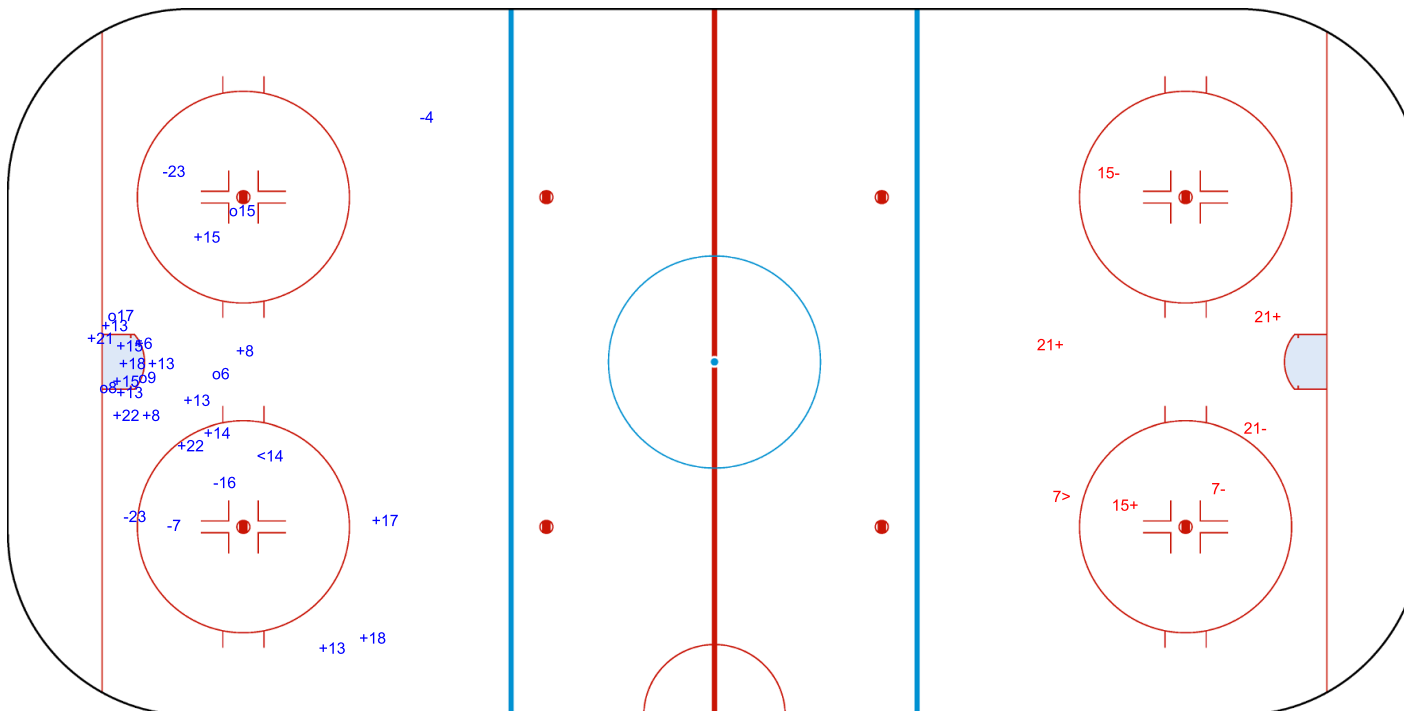

Shots by ISL

Goals (o): 5   SSG (+): 18
SSP (<): 1   SPG (-): 5

GK 1 of BIH

3rd Period

Shots by BIH

Goals (o): 0   SSG (+): 3
SSP (>): 1   SPG (-): 3

GK 1 of ISL

Legend:	
GK Goalkeeper	SSP Shots saved by player
SPG Shots past goal	SSG Shots saved by goalkeeper