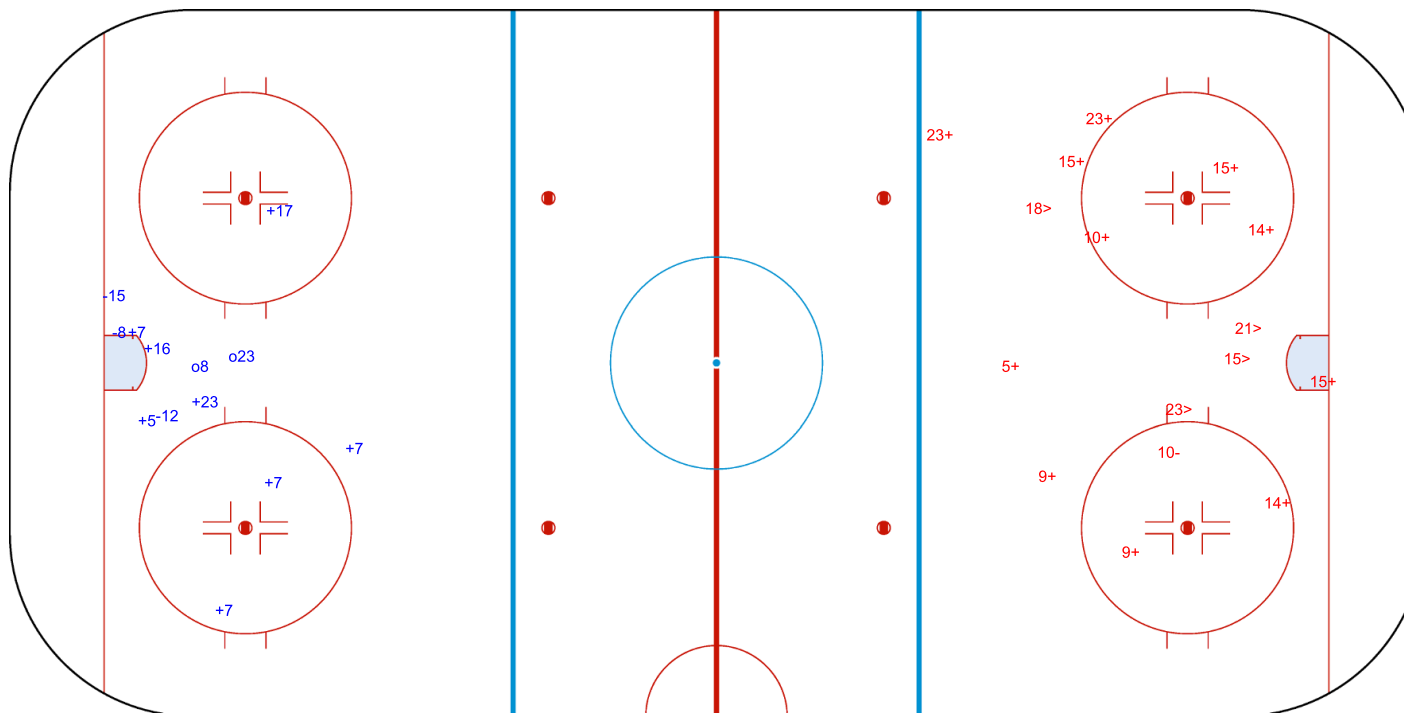

SHOT CHART

LUX - BIH

1st Period

Shots by BIH
Goals (o): 2 SSG (+): 8
SSP (<): 0 SPG (-): 3

GK 25 of LUX

Shots by LUX
Goals (o): 0 SSG (+): 11
SSP (>): 4 SPG (-): 1

GK 1 of BIH

Shots by LUX