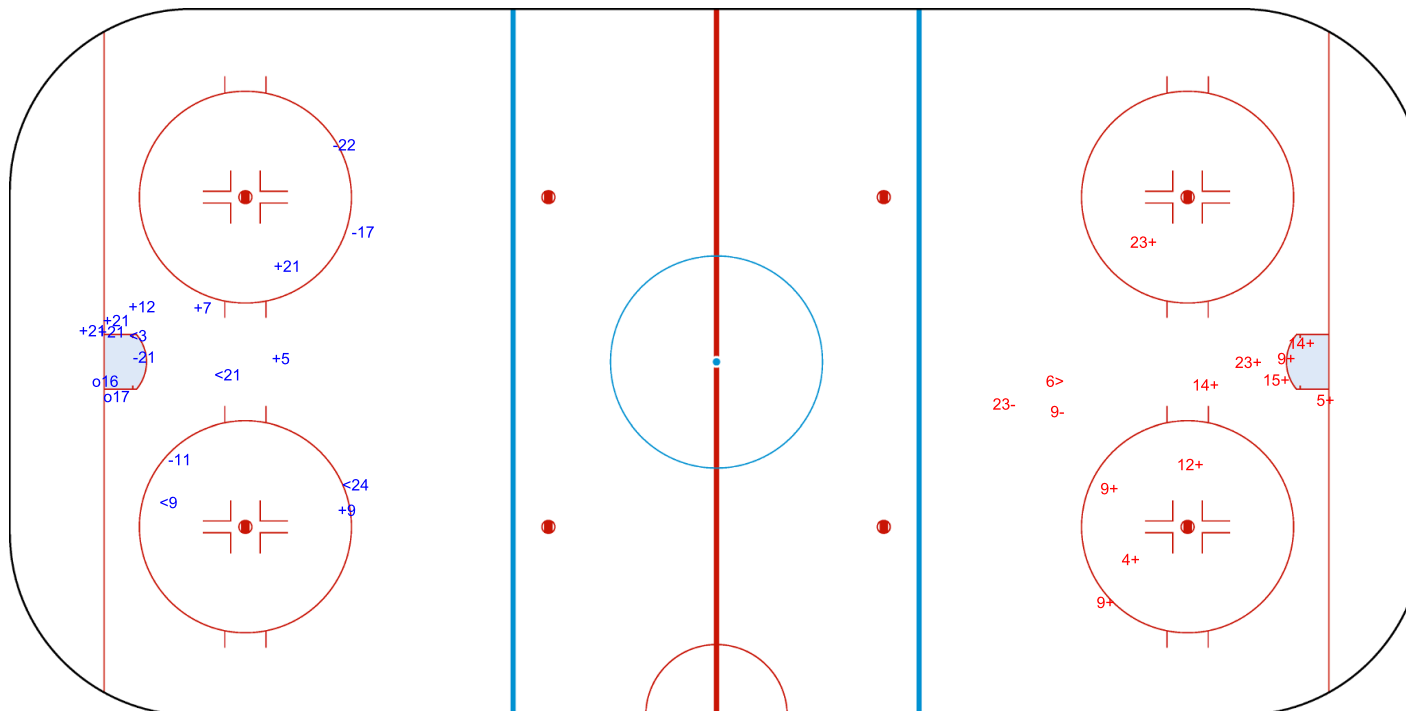

GK 25 of LUX

3rd Period

Shots by LUX

Goals (o): 0 SSG (+): 11
SSP (>): 1 SPG (-): 2

GK 1 of BIH

Legend:		
GK	Goalkeeper	
SPG	Shots past goal	
SSG	Shots saved by goalkeeper	
SSP	Shots saved by player	