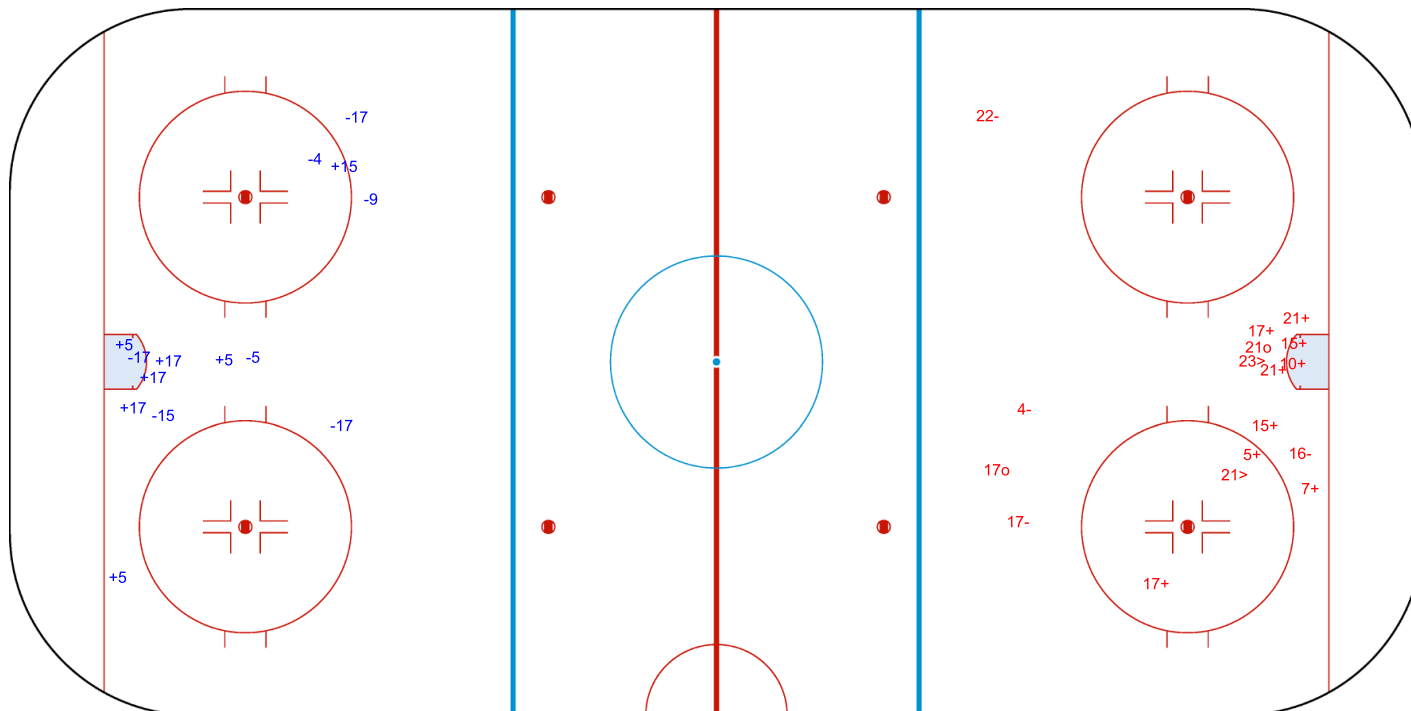

Goals (o): 0 SSG (+): 7
SSP (<): 0 SPG (-): 7

GK 1 of BIH

2nd Period

Shots by BIH

Goals (o): 2 SSG (+): 9
SSP (>): 2 SPG (-): 4

GK 25 of LUX

Shots by BIH

Goals (o): 2 SSG (+): 8
SSP (<): 4 SPG (-): 4