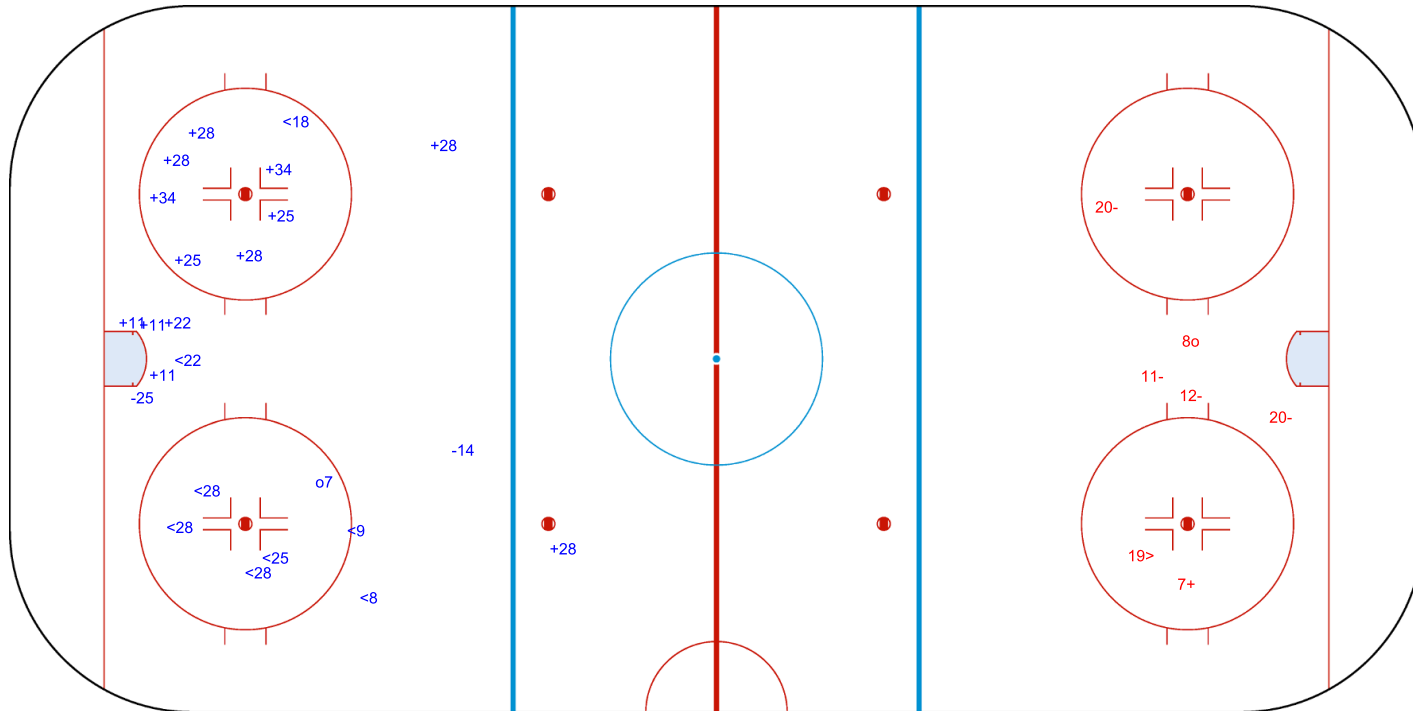

SHOT CHART
GER - SWE

Shots by GER
Goals (o): 1
SSP (<): 8
SSG (+): 13
SPG (-): 2

GK 30 of SWE

SWE → 1st Period ← GER

Shots by SWE
Goals (o): 1
SSP (>): 1
SSG (+): 1
SPG (-): 4

GK 35 of GER

Shots by SWE

Goals (o): 1 SSG (+): 14
SSP (<): 8 SPG (-): 5