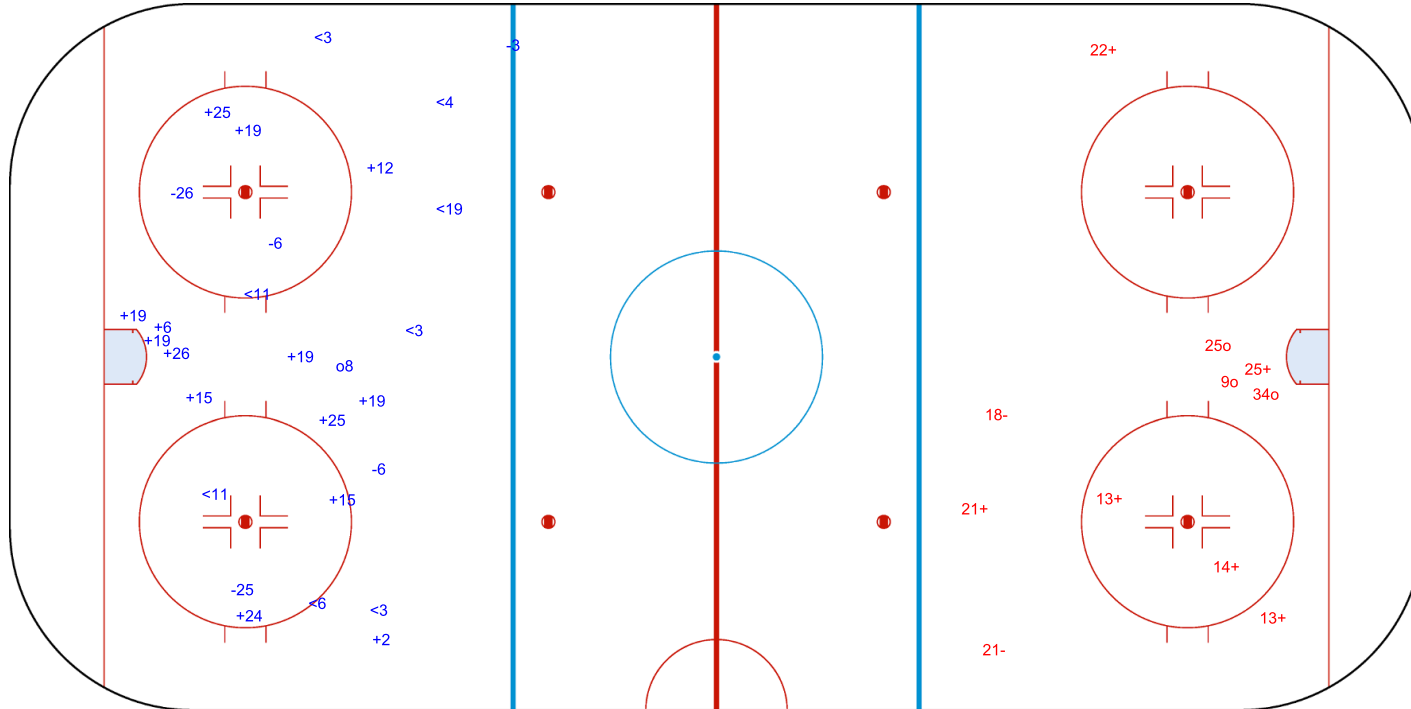

Shots by SWE

Goals (o): 1   SSG (+): 14
SSP (<): 8   SPG (-): 5

GK 35 of GER

2nd Period

Shots by GER

Goals (o): 3   SSG (+): 6
SSP (>): 0   SPG (-): 2

GK 30 of SWE