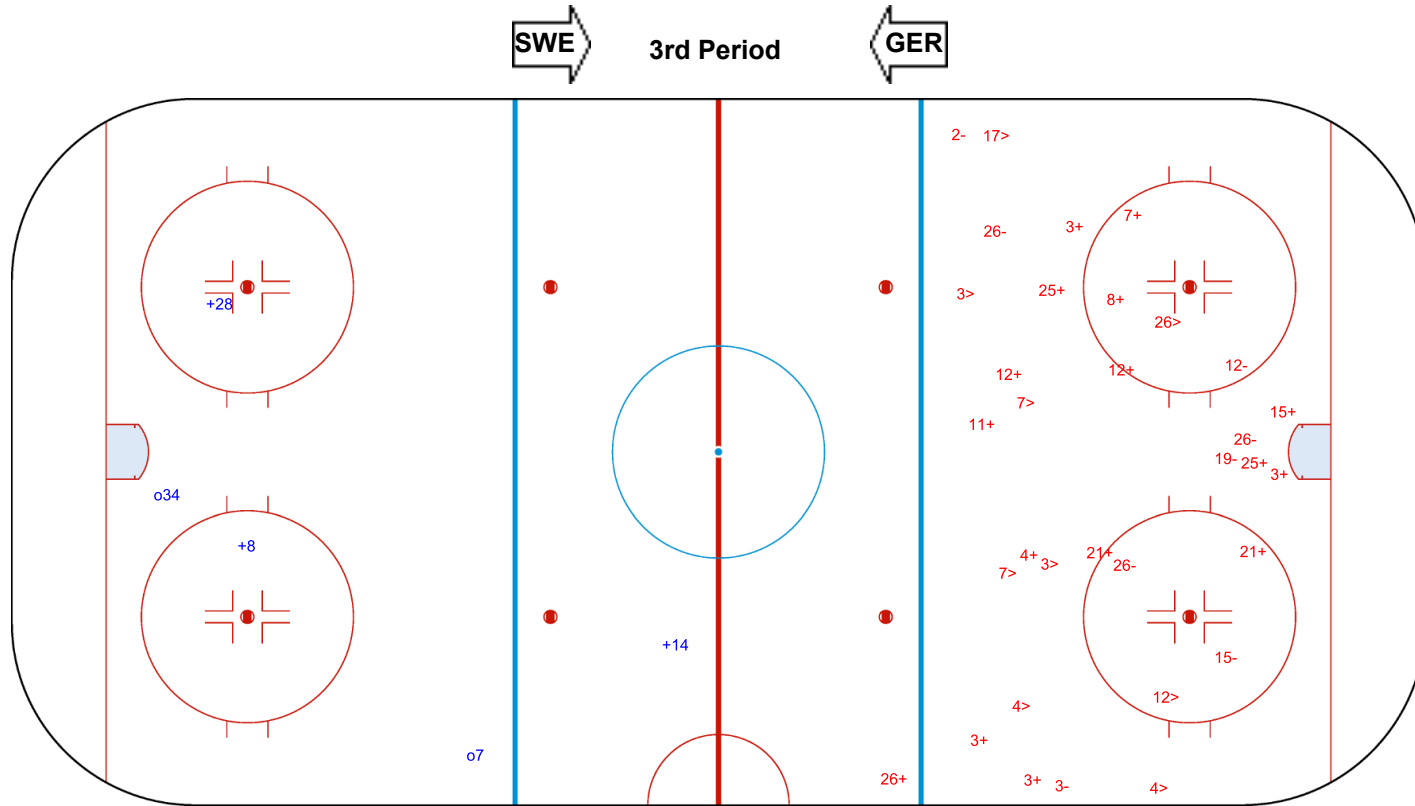

Shots by GER
Goals (o): 2   SSG (+): 3
SSP (-): 0   SPG (-): 0

Shots by SWE
Goals (o): 0   SSG (+): 16
SSP (>): 9   SPG (-): 8

GK 30 of SWE

ENG

Legend:	
ENG	Empty net goal
GK	Goalkeeper
SPG	Shots past goal
SSG	Shots saved by goalkeeper
SSP	Shots saved by player