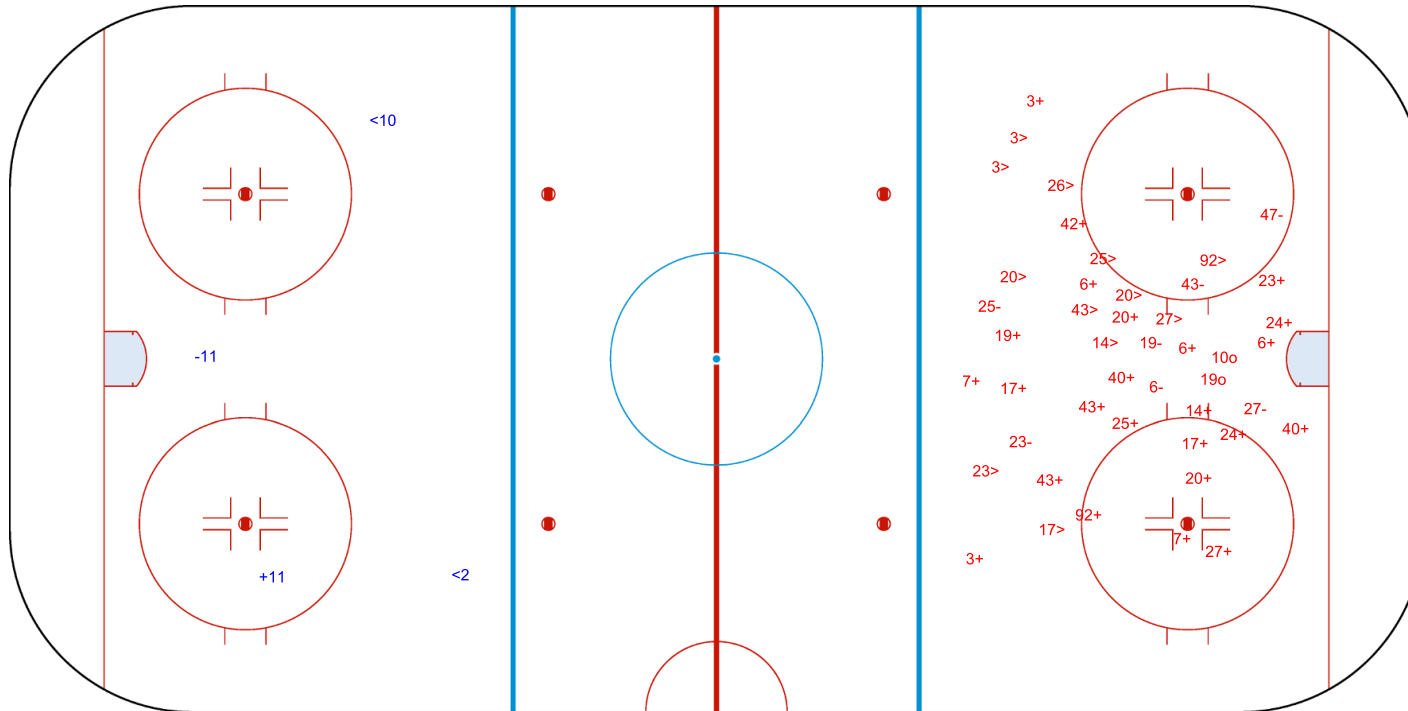

SHOT CHART
JPN - CAN

Shots by JPN
Goals (o): 0
SSG (+): 1
SSP (-): 2
SPG (-): 1

GK 38 of CAN

1st Period

Shots by CAN
Goals (o): 2
SSP (>): 12
SSG (+): 24
SPG (-): 7

GK 20 of JPN

Shots by CAN

Goals (o): 2 SSG (+): 15

SSP (<): 3 SPG (-): 8

2nd Period

Shots by JPN

Goals (o): 0 SSG (+): 4

SSP (>): 3 SPG (-): 1

GK 20 of JPN

GK 31 of JPN

GK 38 of CAN