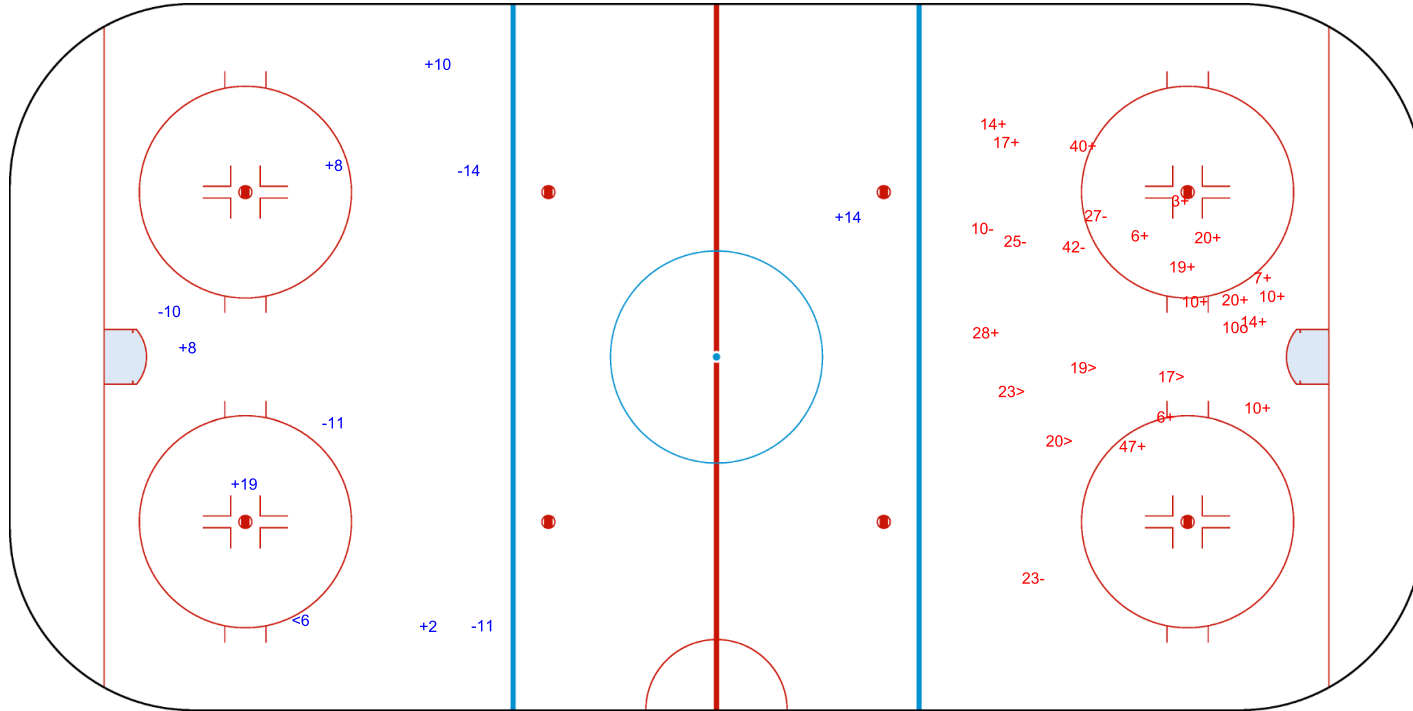

Shots by JPN
Goals (o): 0 SSG (+): 6
SSP (<): 1 SPG (-): 4

GK 38 of CAN

CAN → 3rd Period ← JPN

Shots by CAN
Goals (o): 1 SSG (+): 16
SSP (>): 4 SPG (-): 5

GK 31 of JPN

Legend:		
GK	Goalkeeper	
SPG	Shots past goal	
SSG	Shots saved by goalkeeper	
SSP	Shots saved by player	