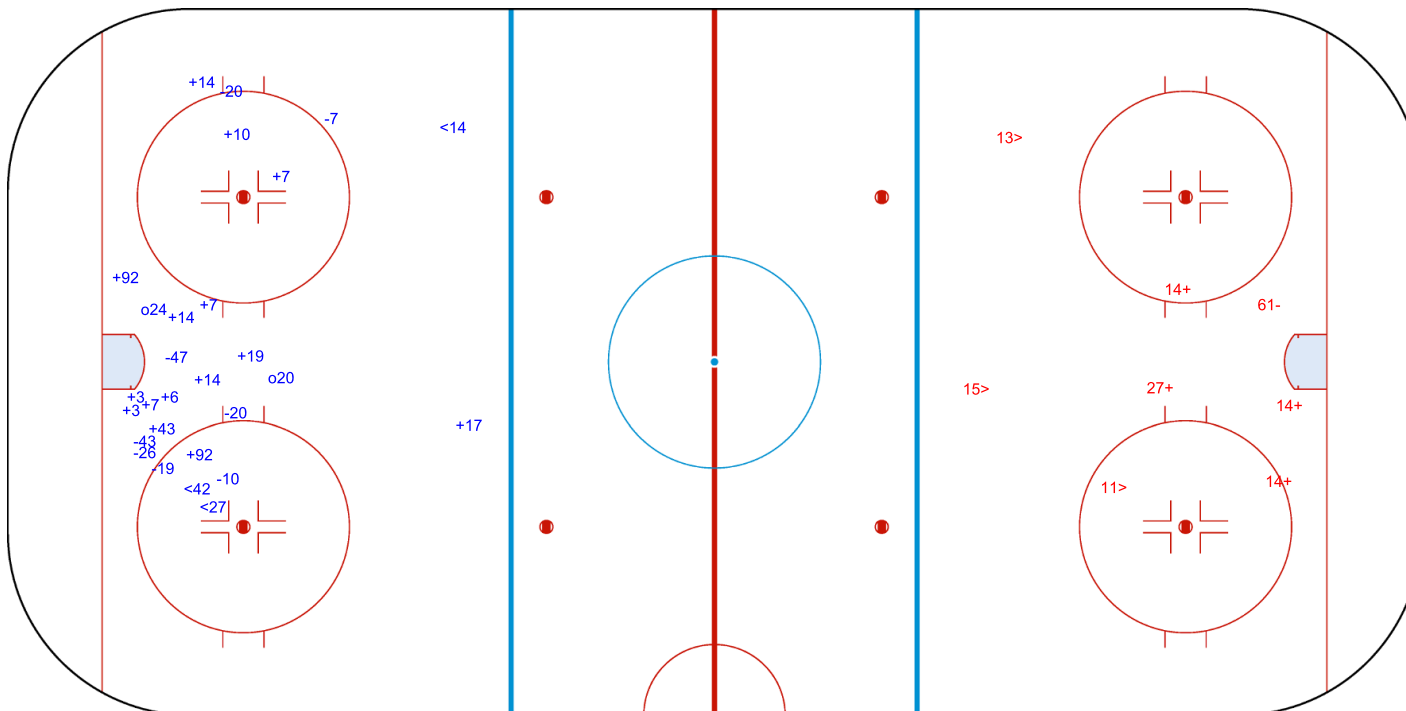

SHOT CHART
JPN - CAN

Shots by JPN
Goals (o): 0
SSG (+): 1
SSP (-): 2
SPG (-): 1

GK 38 of CAN

1st Period

Shots by CAN
Goals (o): 2
SSP (>): 12
SSG (+): 24
SPG (-): 7

GK 20 of JPN

Shots by CAN

Goals (o): 2 SSG (+): 15

SSP (<): 3 SPG (-): 8

2nd Period

Shots by JPN

Goals (o): 0 SSG (+): 4

SSP (>): 3 SPG (-): 1

GK 20 of JPN

GK 31 of JPN

GK 38 of CAN