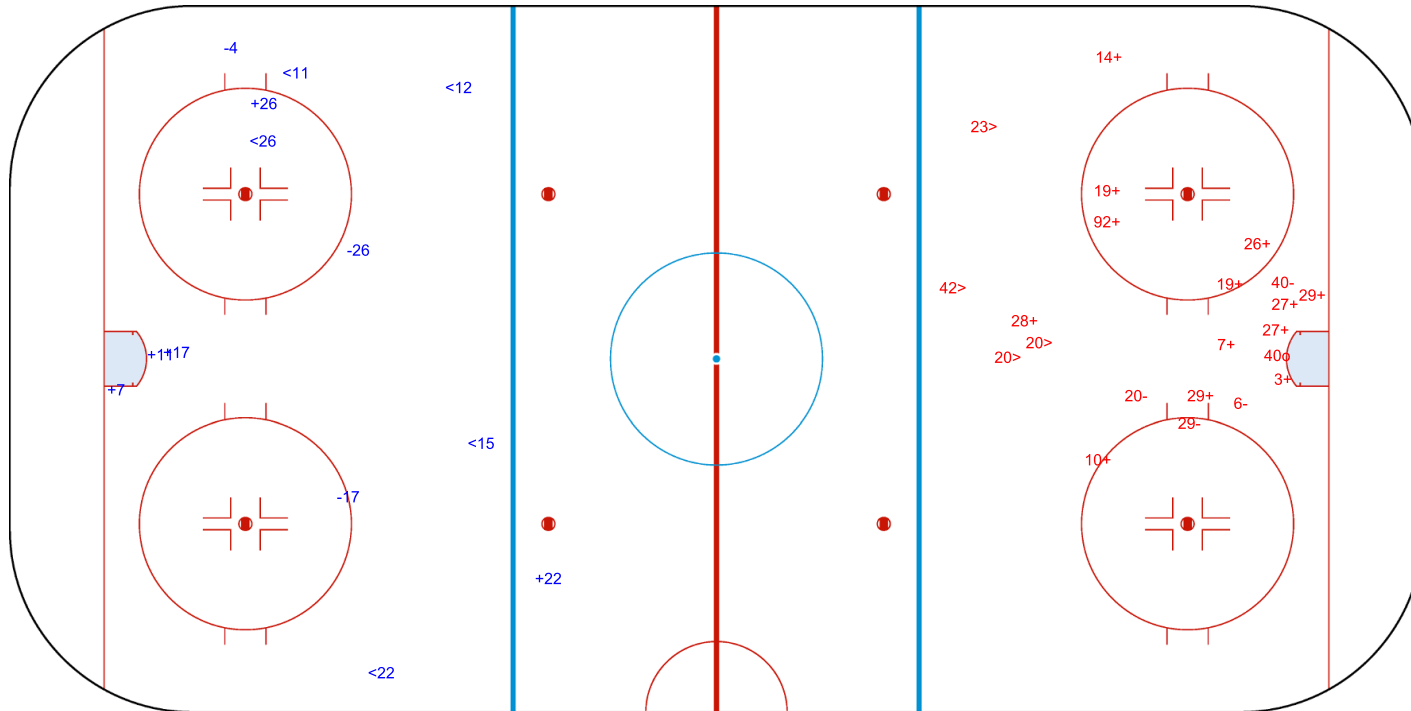

SHOT CHART
CAN - SWE

Shots by SWE
Goals (o): 0
SSG (+): 5
SSP (-): 5
SPG (-): 3

GK 38 of CAN

1st Period

Shots by CAN
Goals (o): 1
SSP (>): 4
SSG (+): 13
SPG (-): 4

GK 30 of SWE

Shots by CAN

Goals (o): 1 SSG (+): 17
SSP (<): 4 SPG (-): 8

GK 30 of SWE

SWE → 2nd Period ← CAN

Shots by SWE

Goals (o): 1 SSG (+): 4
SSP (>): 2 SPG (-): 3

GK 38 of CAN

Shots by SWE

Goals (o): 1 SSG (+): 3

SSP (<): 5 SPG (-): 1