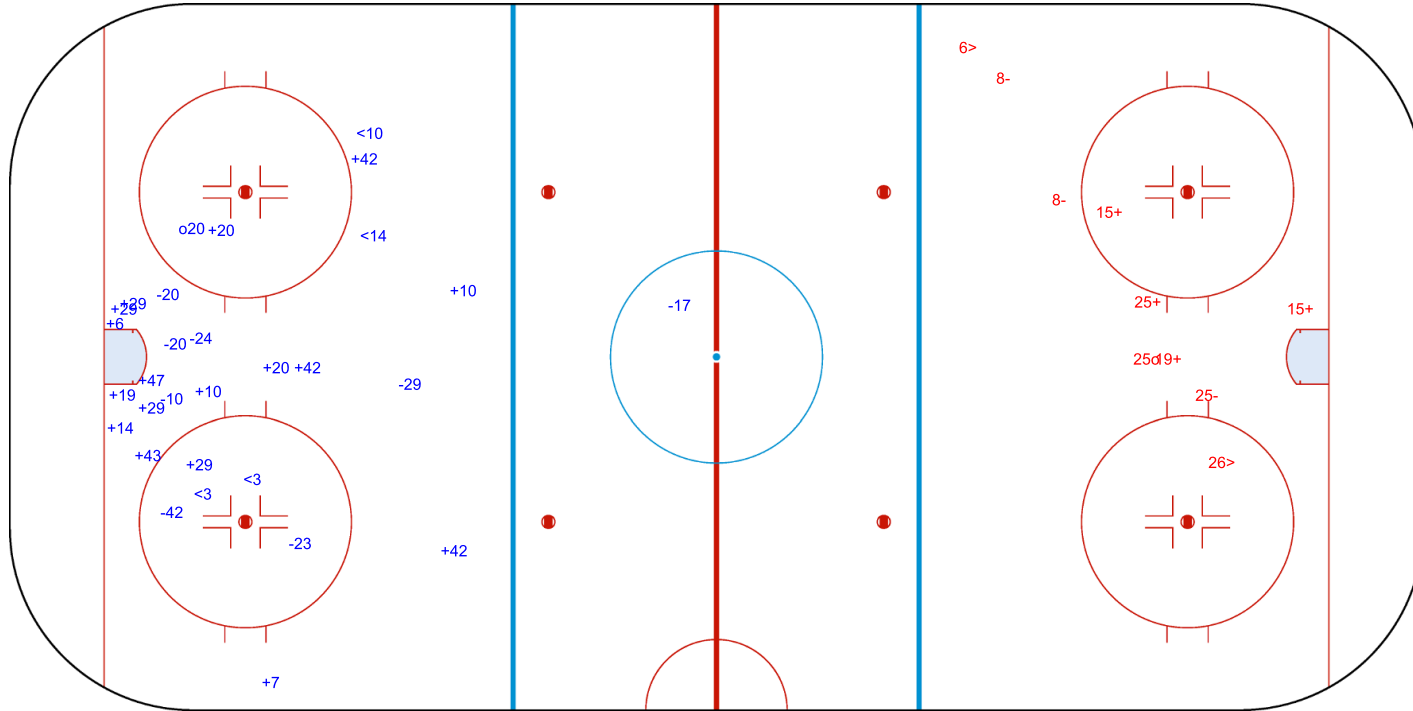

SHOT CHART
CAN - SWE

Shots by SWE
Goals (o): 0
SSG (+): 5
SSP (-): 5
SPG (-): 3

GK 38 of CAN

1st Period

Shots by CAN
Goals (o): 1
SSP (>): 4
SSG (+): 13
SPG (-): 4

GK 30 of SWE

Shots by CAN

Goals (o): 1 SSG (+): 17
SSP (<): 4 SPG (-): 8

GK 30 of SWE

SWE → 2nd Period ← CAN

Shots by SWE

Goals (o): 1 SSG (+): 4
SSP (>): 2 SPG (-): 3

GK 38 of CAN

Shots by SWE

Goals (o): 1 SSG (+): 3

SSP (<): 5 SPG (-): 1