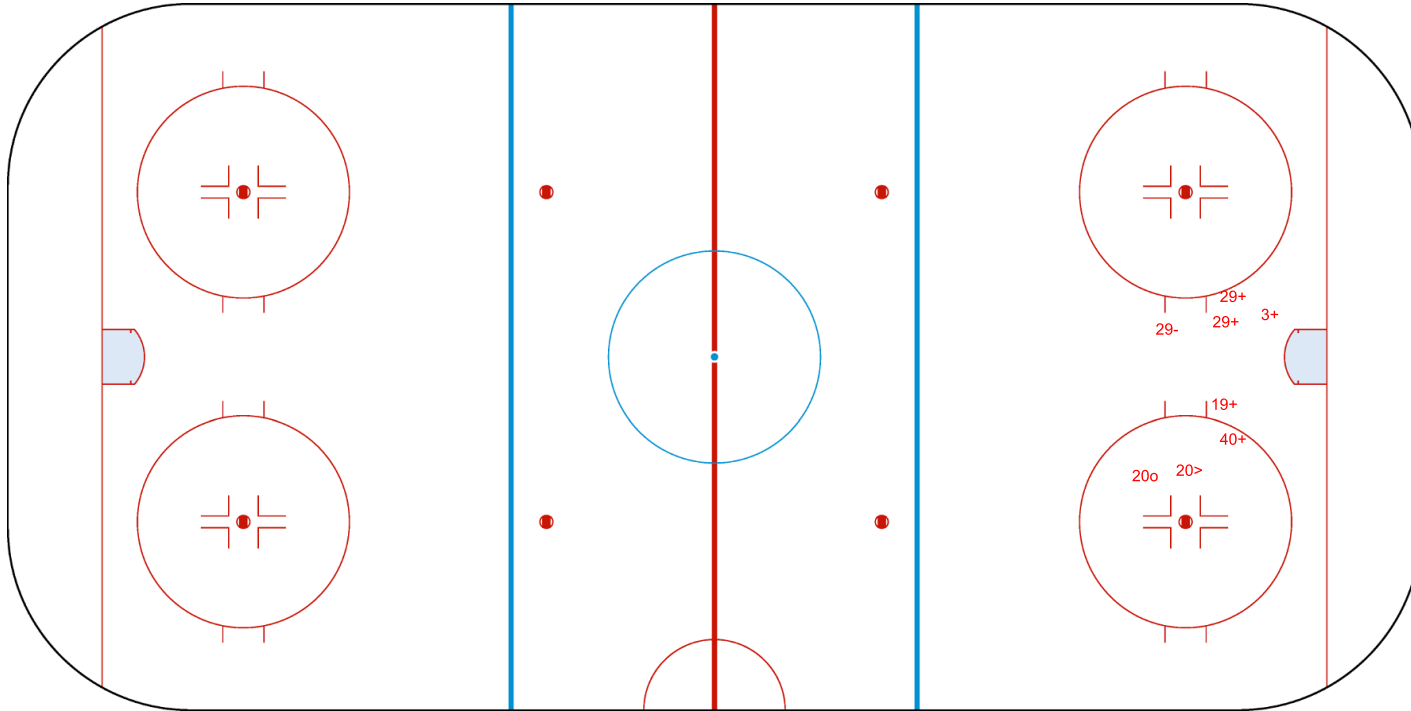

GK 38 of CAN

Overtime

Shots by CAN

Goals (o): 1 SSG (+): 5
SSP (>): 1 SPG (-): 1

GK 30 of SWE

Legend:	GK Goalkeeper	SPG Shots past goal	SSG Shots saved by goalkeeper	SSP Shots saved by player
----------------	----------------------	----------------------------	--------------------------------------	----------------------------------