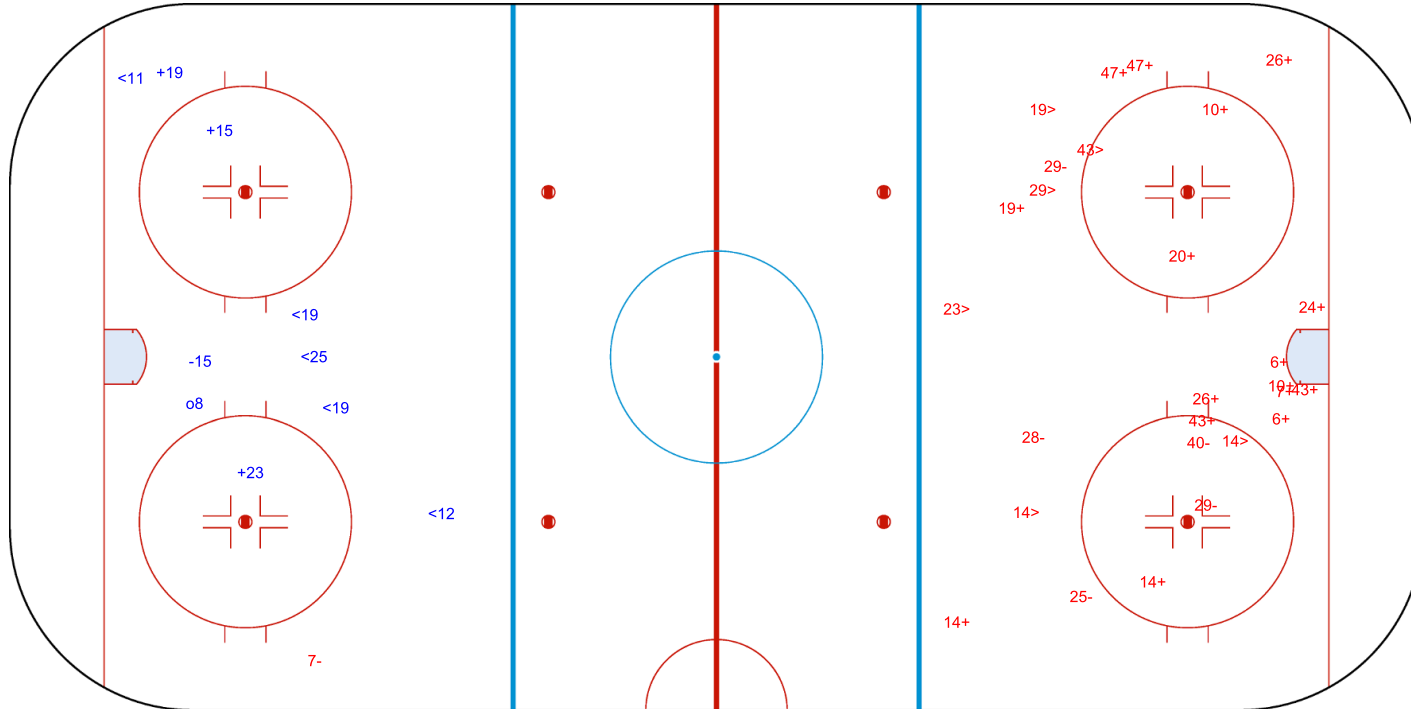

GK 38 of CAN

3rd Period

Shots by CAN

Goals (o): 0 SSG (+): 16

SSP (>): 6 SPG (-): 6

GK 30 of SWE

Shots by SWE

Goals (o): 0 SSG (+): 0
SSP (<): 0 SPG (-): 0