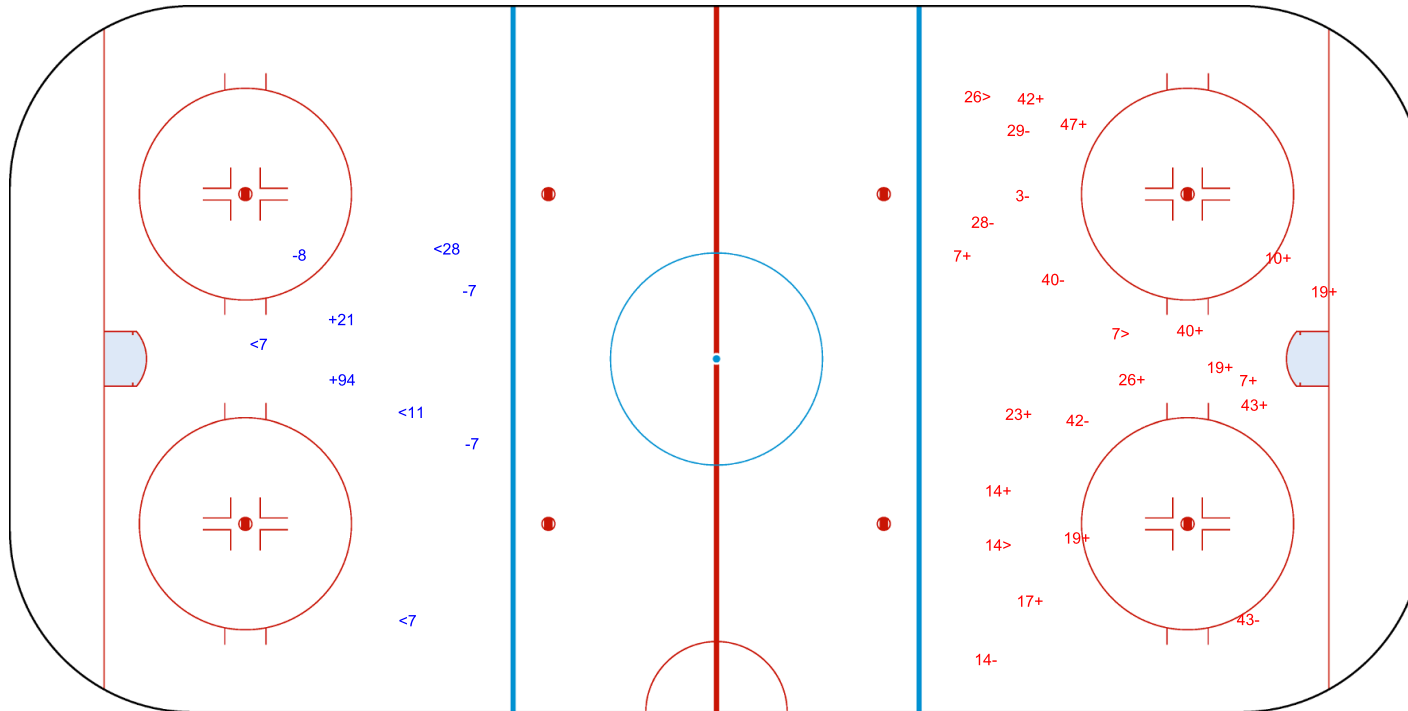

SHOT CHART
CAN - SUI

Shots by SUI
Goals (o): 0
SSP (<): 4
SSG (+): 2
SPG (-): 3

GK 35 of CAN

1st Period

Shots by CAN
Goals (o): 0
SSP (>): 3
SSG (+): 14
SPG (-): 7

GK 20 of SUI

Shots by CAN
Goals (o): 2 SSG (+): 14
SSP (<): 11 SPG (-): 6

GK 20 of SUI

SUI → 2nd Period ← CAN

Shots by SUI
Goals (o): 0 SSG (+): 2
SSP (>): 1 SPG (-): 0

GK 35 of CAN

Shots by SUI
Goals (o): 1
SSP (-): 2
SSG (+): 4
SPG (-): 0

GK 35 of CAN

CAN → 3rd Period ← SUI

Shots by CAN
Goals (o): 3
SSP (>): 7
SSG (+): 26
SPG (-): 5