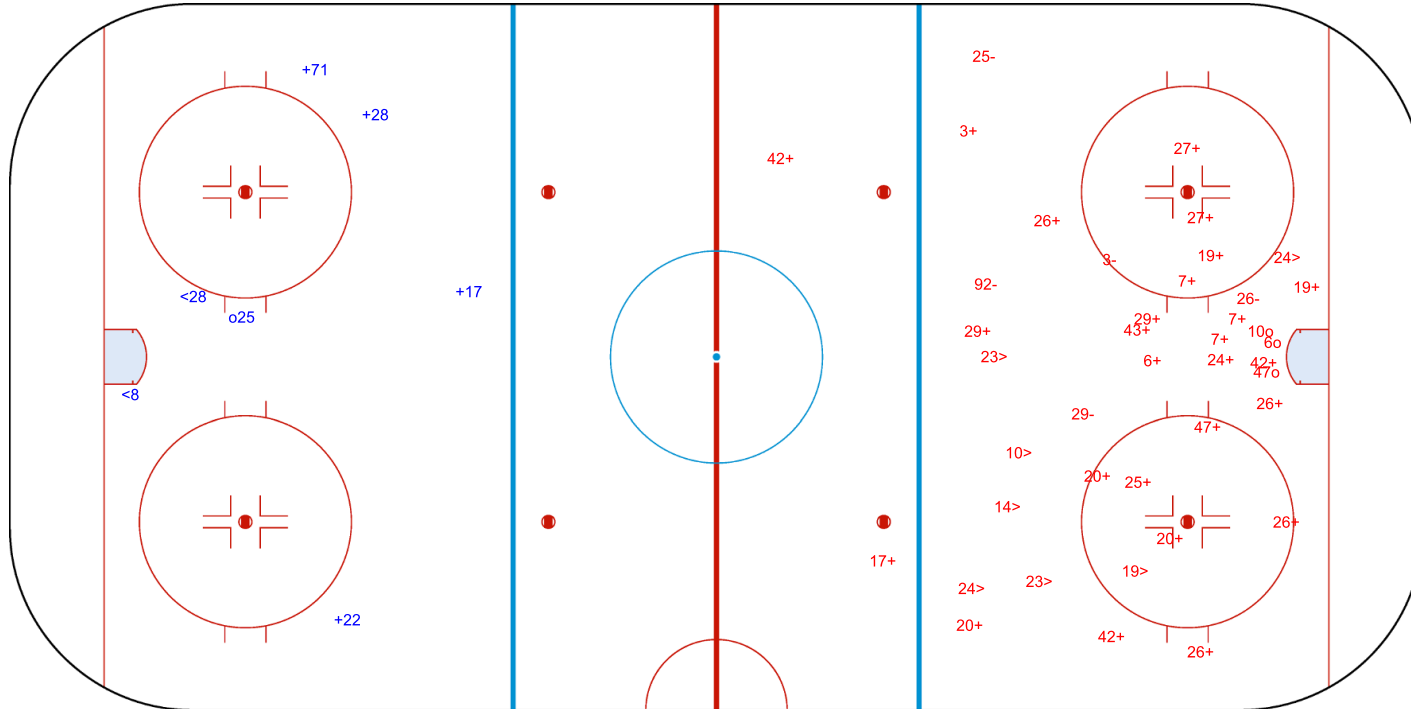

Shots by SUI
Goals (o): 1
SSP (-): 2
SSG (+): 4
SPG (-): 0

GK 35 of CAN

CAN → 3rd Period ← SUI

Shots by CAN
Goals (o): 3
SSP (>): 7
SSG (+): 26
SPG (-): 5

GK 20 of SUI

Legend:	
GK	Goalkeeper
SPG	Shots past goal
SSG	Shots saved by goalkeeper
SSP	Shots saved by player