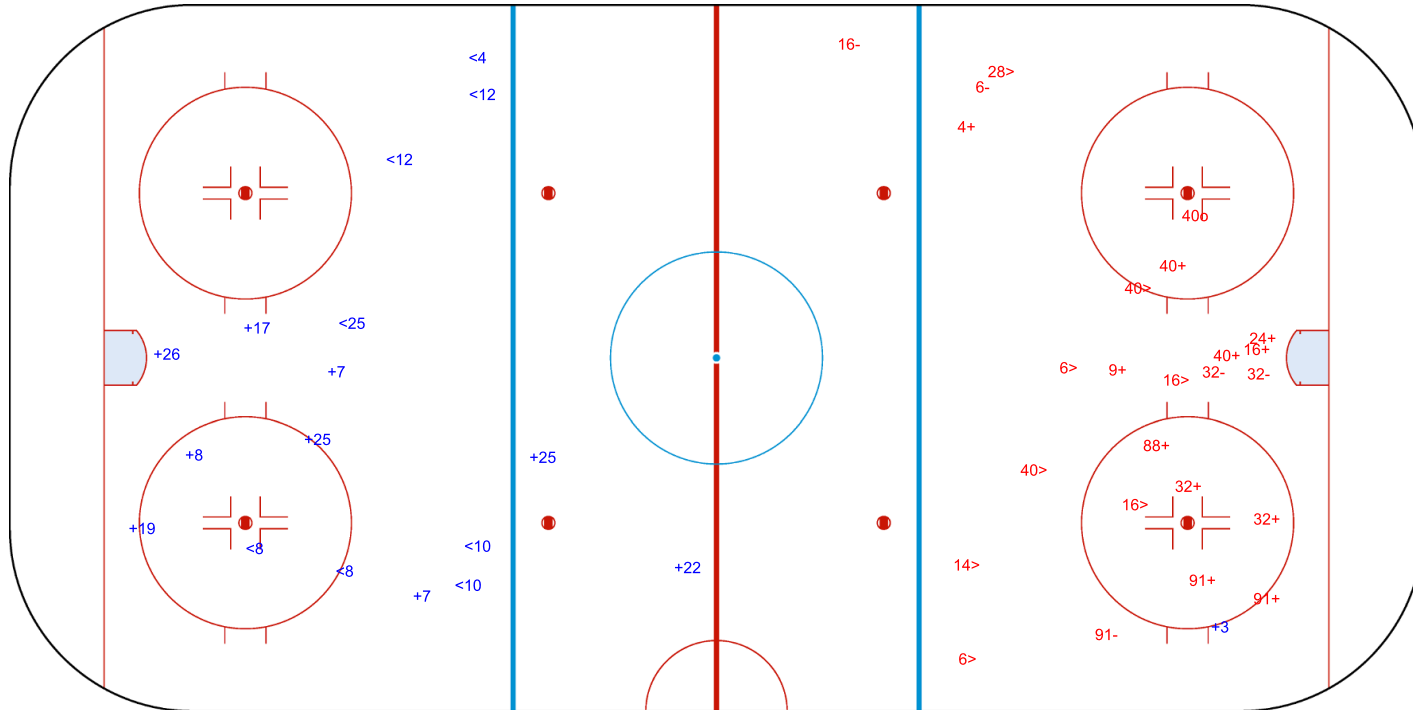

Shots by SWE
Goals (o): 0
SSP (-): 8
SSG (+): 10
SPG (-): 0

GK 1 of FIN

FIN → 3rd Period ← SWE

Shots by FIN
Goals (o): 1
SSP (>): 8
SSG (+): 11
SPG (-): 5

GK 30 of SWE

Legend:	
GK	Goalkeeper
SPG	Shots past goal
SSG	Shots saved by goalkeeper
SSP	Shots saved by player