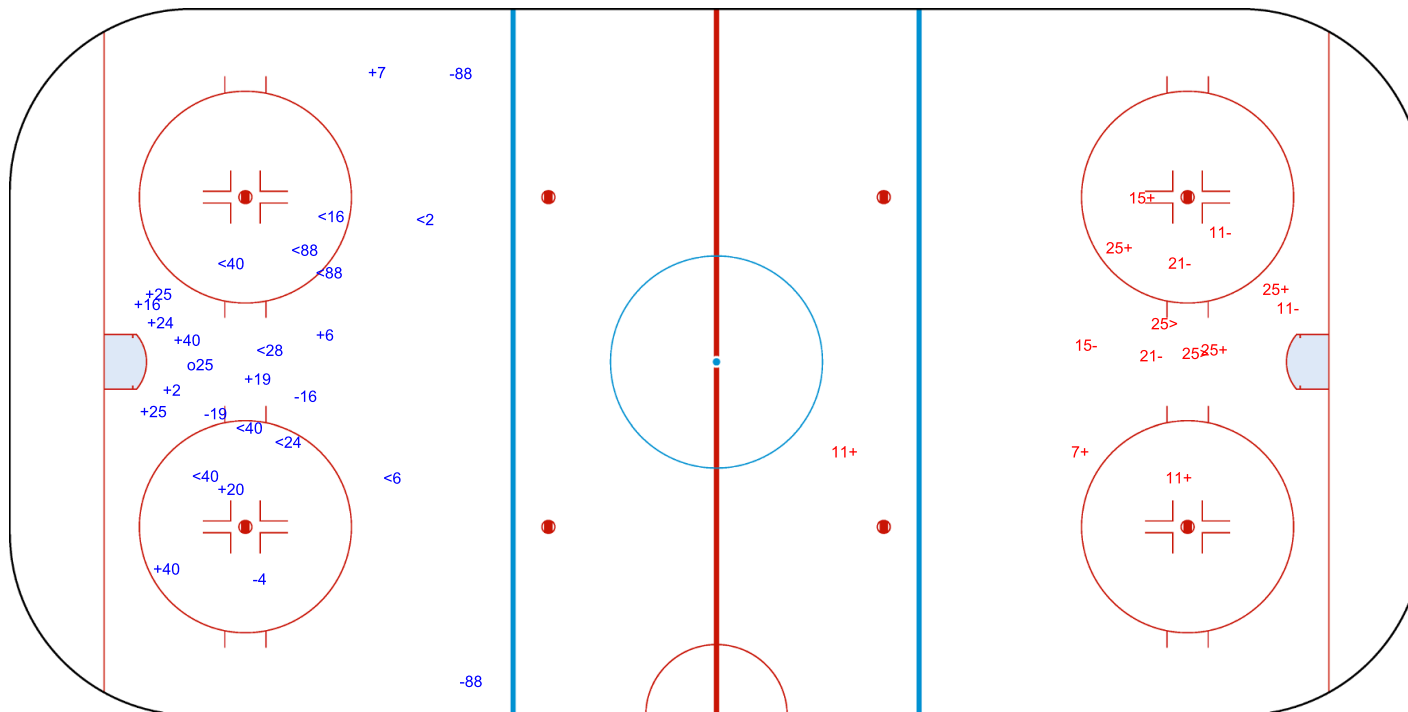

Shots by FIN

Goals (o): 1

SSP (<): 10

SSG (+): 11

SPG (-): 5

o25

GK 30 of SWE

2nd Period

Shots by SWE

Goals (o): 0

SSP (>): 2

SSG (+): 7

SPG (-): 5

GK 1 of FIN

Shots by SWE  
Goals (o): 0  
SSP (-): 8  
SSG (+): 10  
SPG (-): 0

GK 1 of FIN