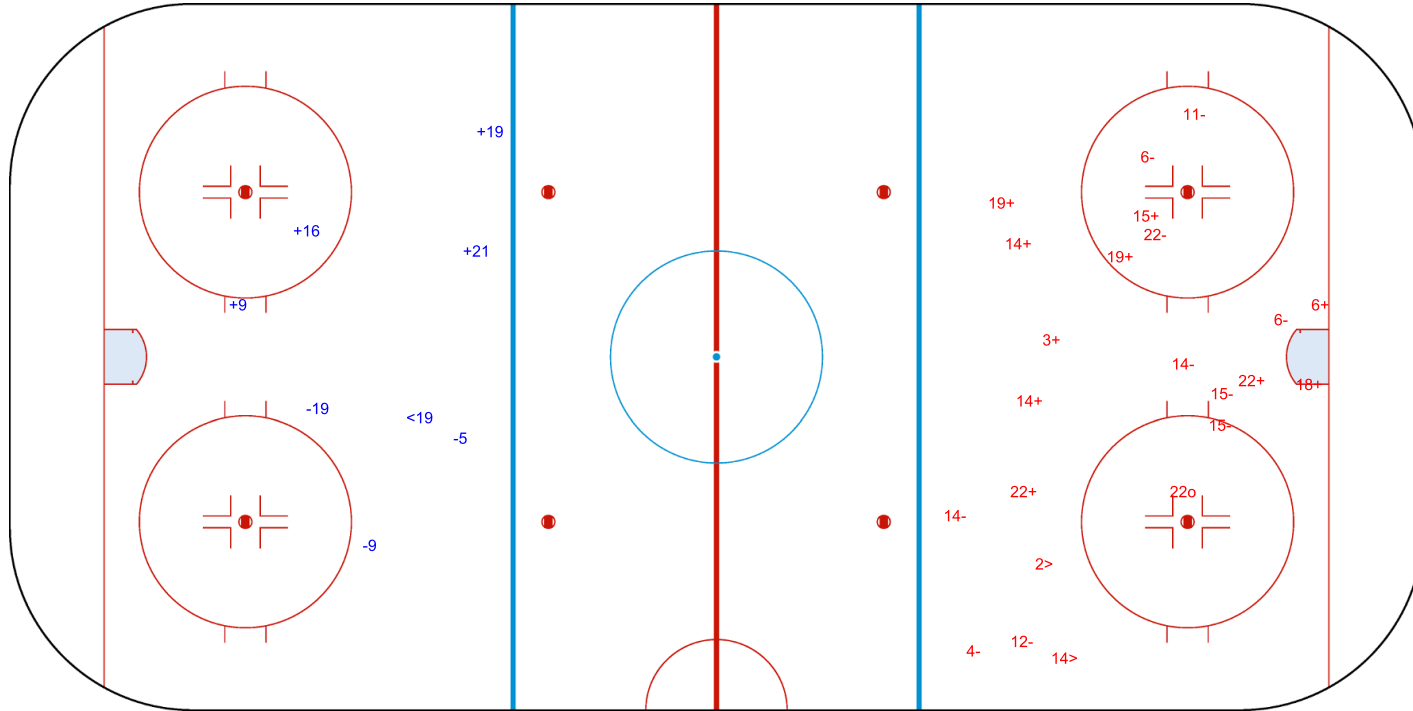

SHOT CHART
 TPE - BUL

Shots by BUL
 Goals (o): 0
 SSP (<): 1
 SSG (+): 8
 SPG (-): 5

GK 20 of TPE

TPE → 1st Period ← BUL

Shots by TPE
 Goals (o): 2
 SSP (>): 2
 SSG (+): 9
 SPG (-): 3

GK 1 of BUL

Shots by TPE
 Goals (o): 0 SSG (+): 4
 SSP (<): 1 SPG (-): 3

GK 1 of BUL

BUL → **2nd Period** ← **TPE**

Shots by BUL
 Goals (o): 1 SSG (+): 10
 SSP (>): 2 SPG (-): 10

GK 20 of TPE

Shots by BUL
 Goals (o): 0 SSG (+): 8
 SSP (-): 1 SPG (-): 3

GK 20 of TPE

TPE → 3rd Period ← BUL