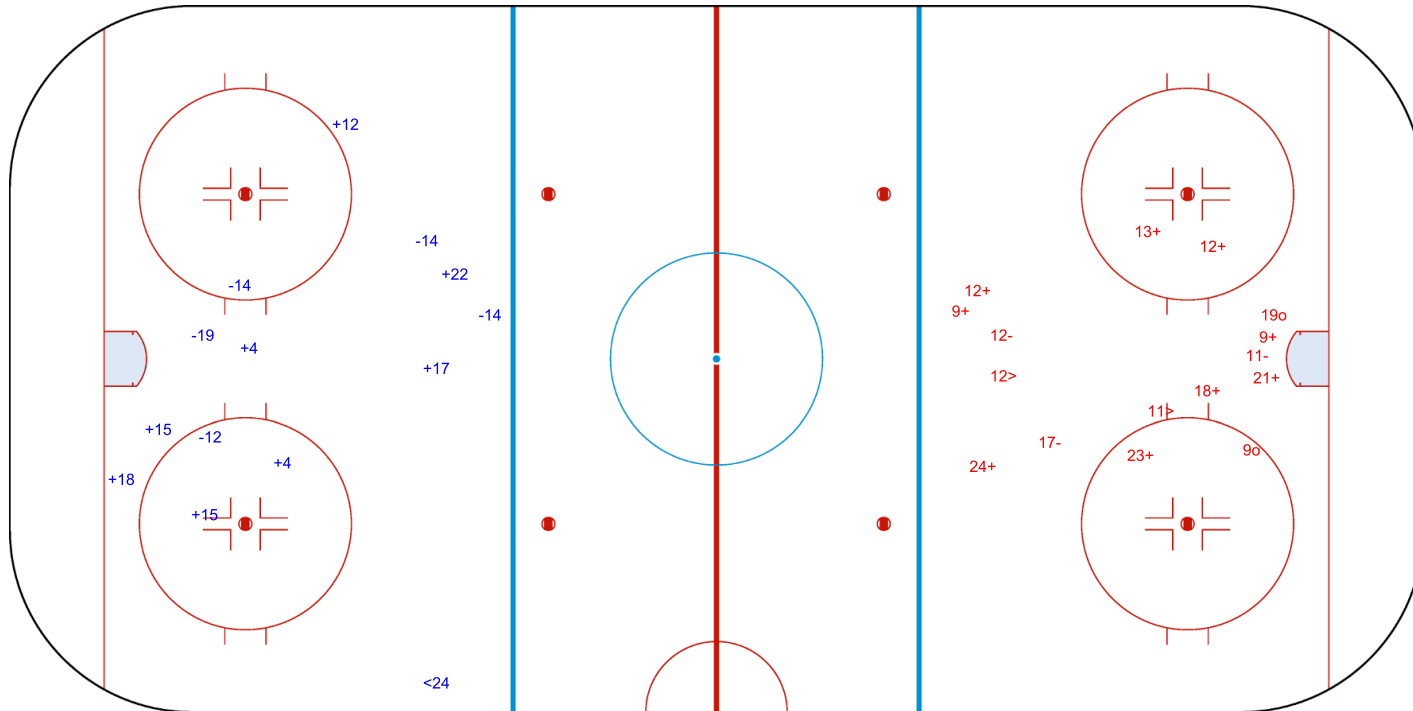

SHOT CHART
 TPE - BUL

Shots by BUL
 Goals (o): 0
 SSP (<): 1
 SSG (+): 8
 SPG (-): 5

GK 20 of TPE

TPE → 1st Period ← BUL

Shots by TPE
 Goals (o): 2
 SSP (>): 2
 SSG (+): 9
 SPG (-): 3

GK 1 of BUL

Shots by TPE
 Goals (o): 0 SSG (+): 4
 SSP (<): 1 SPG (-): 3

GK 1 of BUL

BUL → **2nd Period** ← **TPE**

Shots by BUL
 Goals (o): 1 SSG (+): 10
 SSP (>): 2 SPG (-): 10

GK 20 of TPE

Shots by BUL
 Goals (o): 0 SSG (+): 8
 SSP (-): 1 SPG (-): 3

GK 20 of TPE

TPE → 3rd Period ← BUL