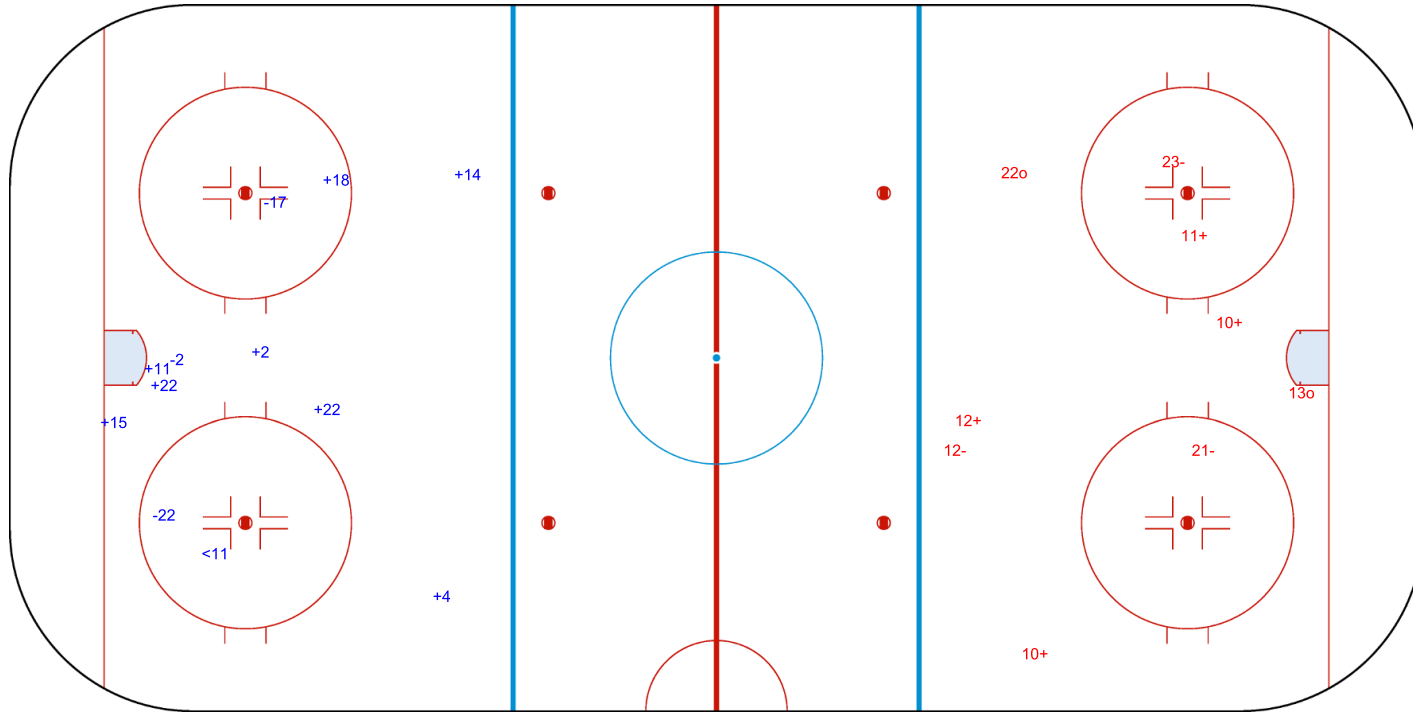

Shots by BUL
Goals (o): 0   SSG (+): 8
SSP (-): 1   SPG (-): 3

GK 20 of TPE

TPE → 3rd Period ← BUL

Shots by TPE
Goals (o): 2   SSG (+): 4
SSP (>): 0   SPG (-): 3

GK 1 of BUL

Legend:	GK Goalkeeper	SPG Shots past goal	SSG Shots saved by goalkeeper	SSP Shots saved by player