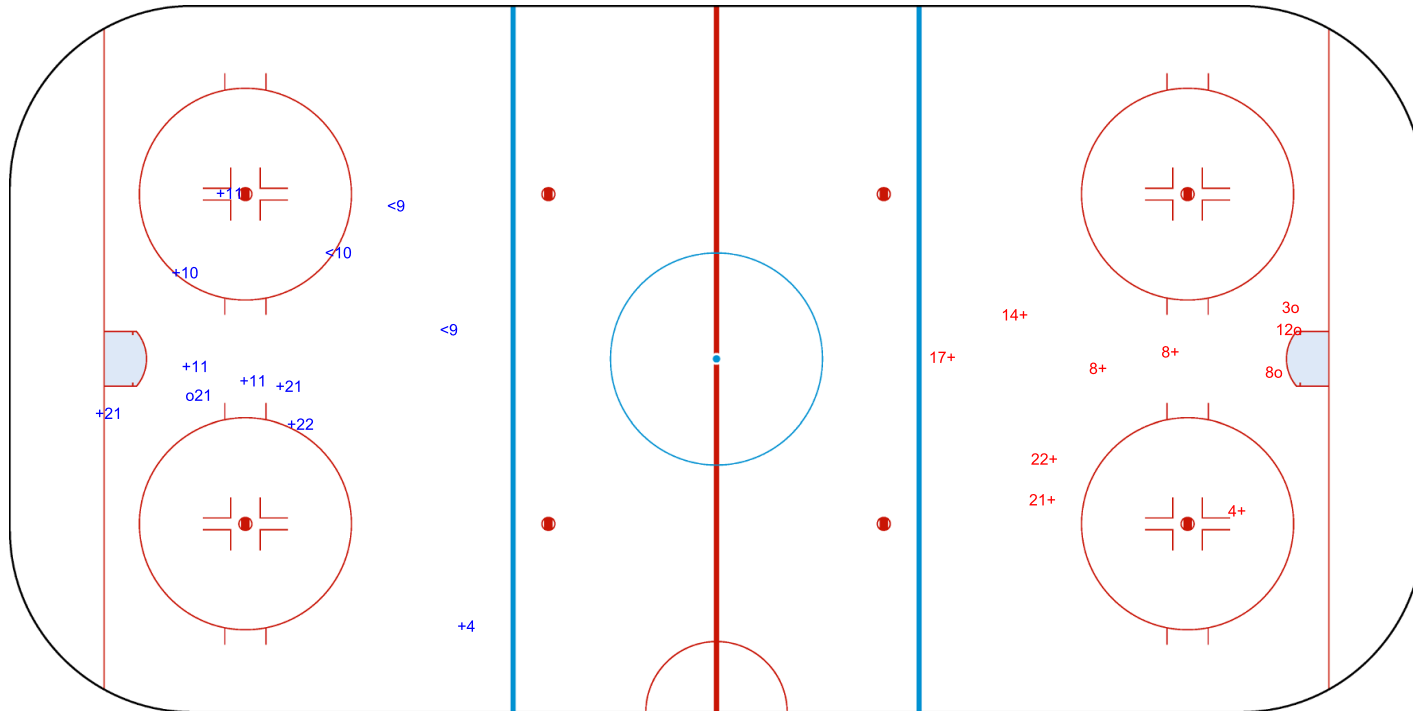

SHOT CHART  
 CHN - BEL

Shots by BEL  
 Goals (o): 1    SSG (+): 8  
 SSP (<): 3    SPG (-): 0

GK 1 of CHN

CHN → 1st Period ← BEL

Shots by CHN  
 Goals (o): 3    SSG (+): 7  
 SSP (>): 0    SPG (-): 0

GK 20 of BEL

Shots by CHN

Goals (o): 1    SSG (+): 7  
 SSP (<): 1    SPG (-): 3

GK 20 of BEL

2nd Period

Shots by BEL

Goals (o): 1    SSG (+): 3  
 SSP (>): 0    SPG (-): 0

GK 1 of CHN

Shots by BEL  
 Goals (o): 0    SSG (+): 9  
 SSP (-): 1    SPG (-): 1