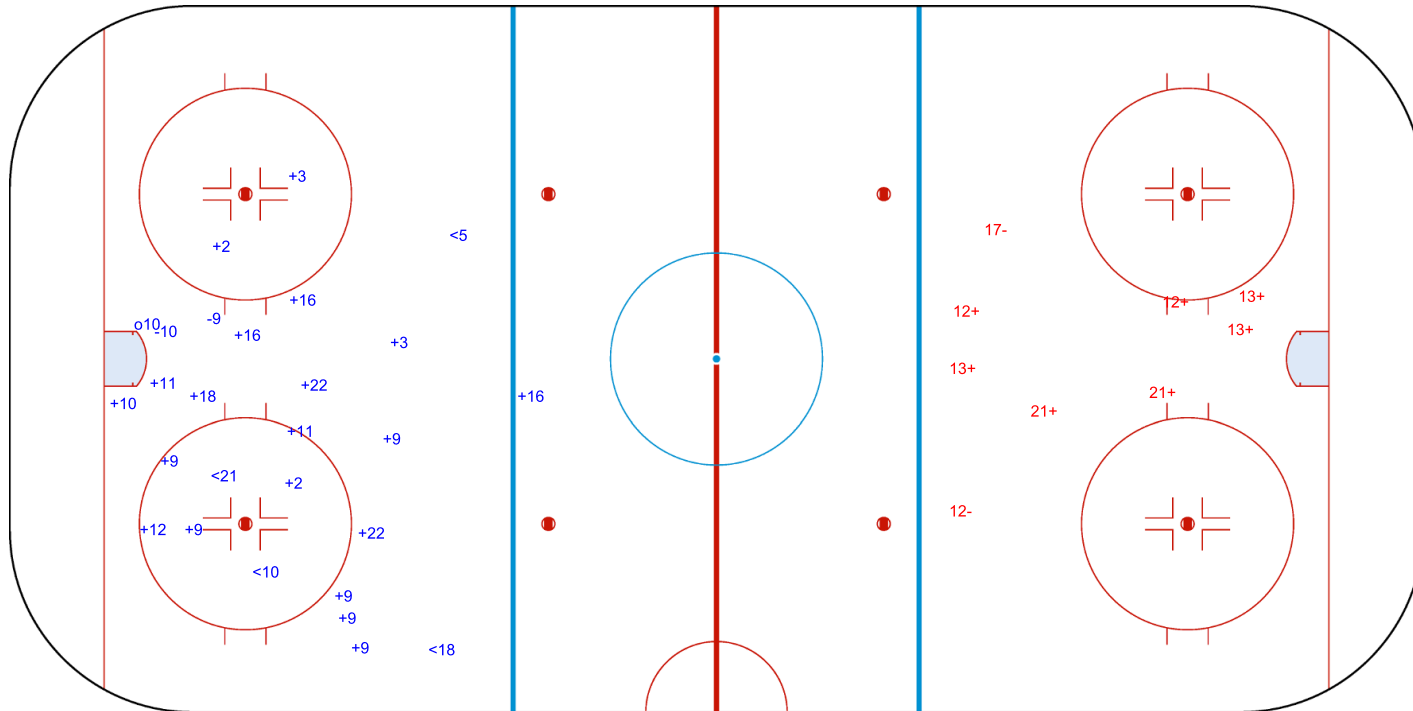

SHOT CHART
 BEL - TPE

Shots by BEL
 Goals (o): 1 SSG (+): 20
 SSP (-): 4 SPG (-): 2

GK 20 of TPE

TPE → 1st Period ← BEL

Shots by TPE
 Goals (o): 0 SSG (+): 7
 SSP (>): 0 SPG (-): 2

GK 1 of BEL

Shots by TPE
 Goals (o): 3 SSG (+): 8
 SSP (<): 0 SPG (-): 2

GK 1 of BEL

BEL → **2nd Period** ← **TPE**

Shots by BEL
 Goals (o): 0 SSG (+): 8
 SSP (>): 4 SPG (-): 2

GK 20 of TPE

Shots by BEL
 Goals (o): 2 SSG (+): 16
 SSP (-): 3 SPG (-): 4

GK 20 of TPE

TPE → 3rd Period ← BEL