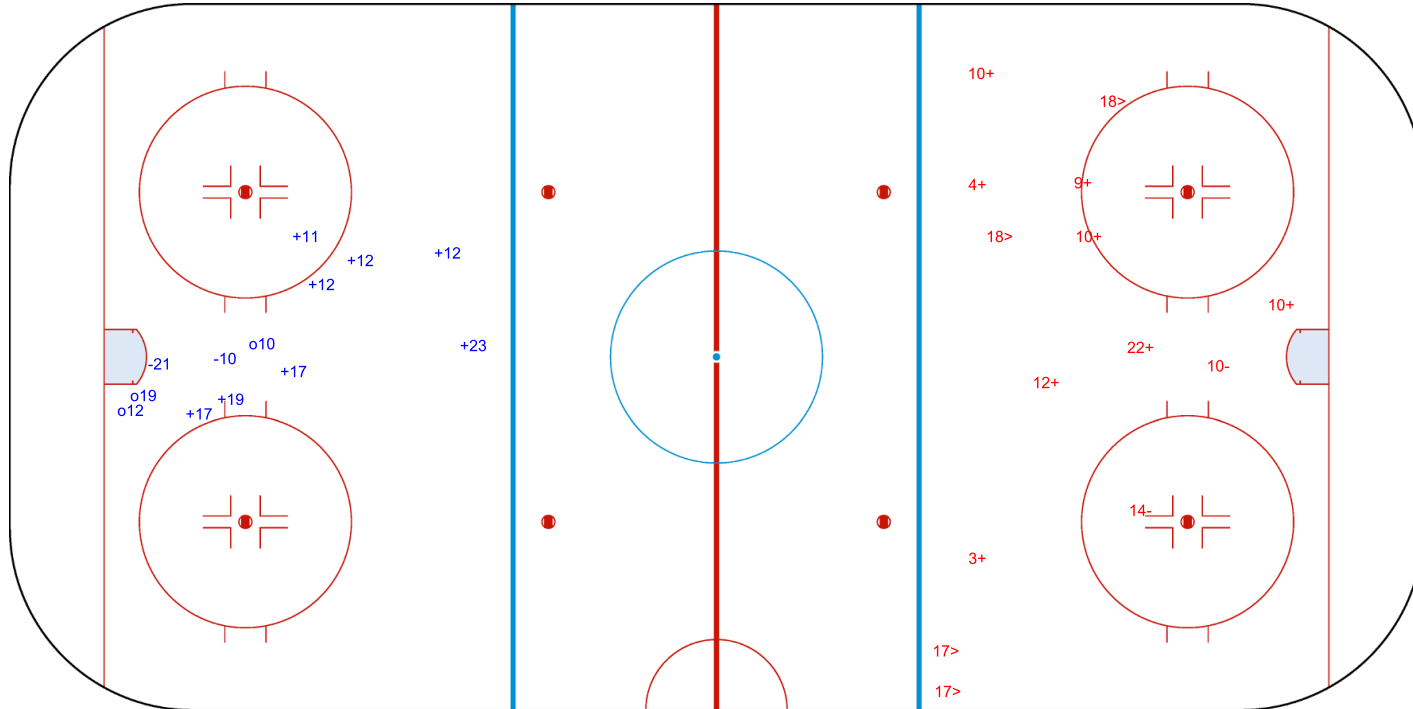

SHOT CHART
 BEL - TPE

Shots by BEL
 Goals (o): 1 SSG (+): 20
 SSP (-): 4 SPG (-): 2

GK 20 of TPE

TPE → 1st Period ← BEL

Shots by TPE
 Goals (o): 0 SSG (+): 7
 SSP (>): 0 SPG (-): 2

GK 1 of BEL

Shots by TPE
 Goals (o): 3 SSG (+): 8
 SSP (<): 0 SPG (-): 2

GK 1 of BEL

BEL → **2nd Period** ← **TPE**

Shots by BEL
 Goals (o): 0 SSG (+): 8
 SSP (>): 4 SPG (-): 2

GK 20 of TPE

Shots by BEL
 Goals (o): 2 SSG (+): 16
 SSP (-): 3 SPG (-): 4

GK 20 of TPE

TPE → 3rd Period ← BEL