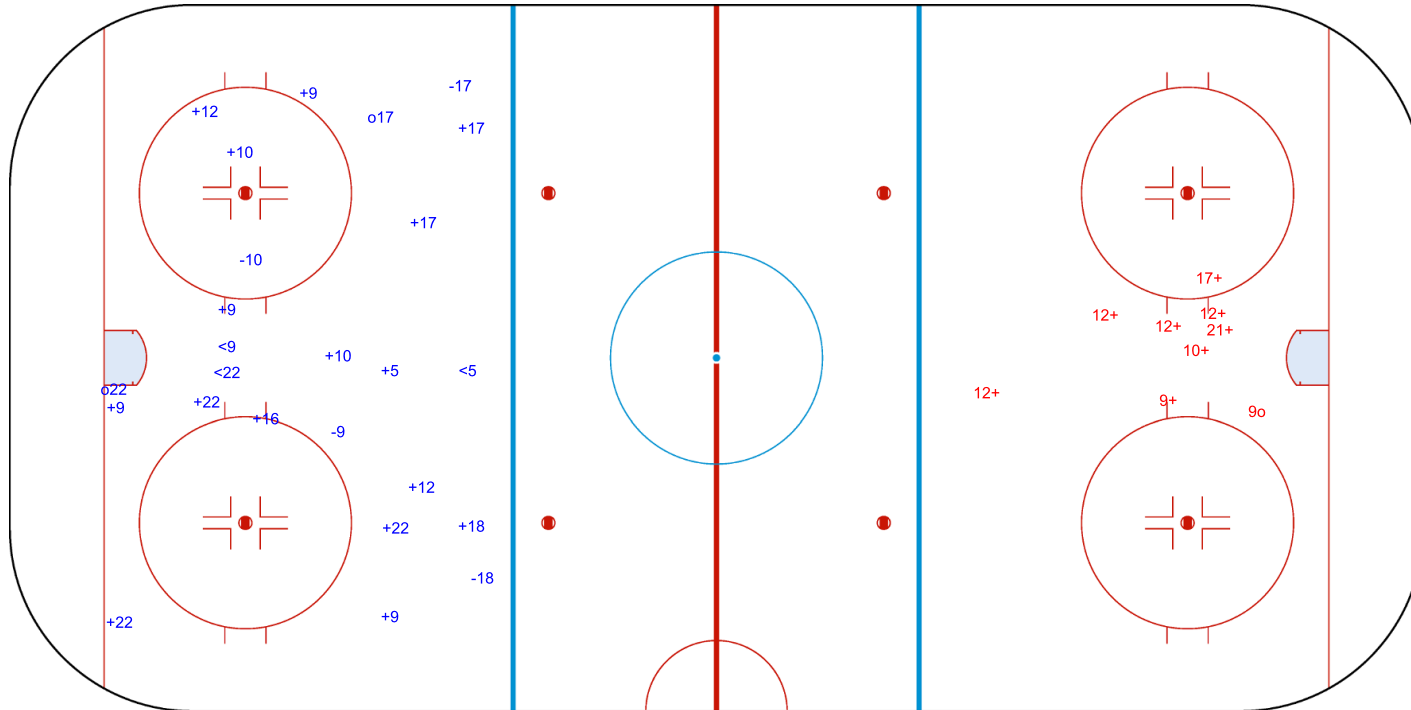

Shots by BEL
Goals (o): 2   SSG (+): 16
SSP (-): 3   SPG (-): 4

GK 20 of TPE

TPE → 3rd Period ← BEL

Shots by TPE
Goals (o): 1   SSG (+): 8
SSP (>): 0   SPG (-): 0

GK 1 of BEL

Legend:	GK Goalkeeper	SPG Shots past goal	SSG Shots saved by goalkeeper	SSP Shots saved by player