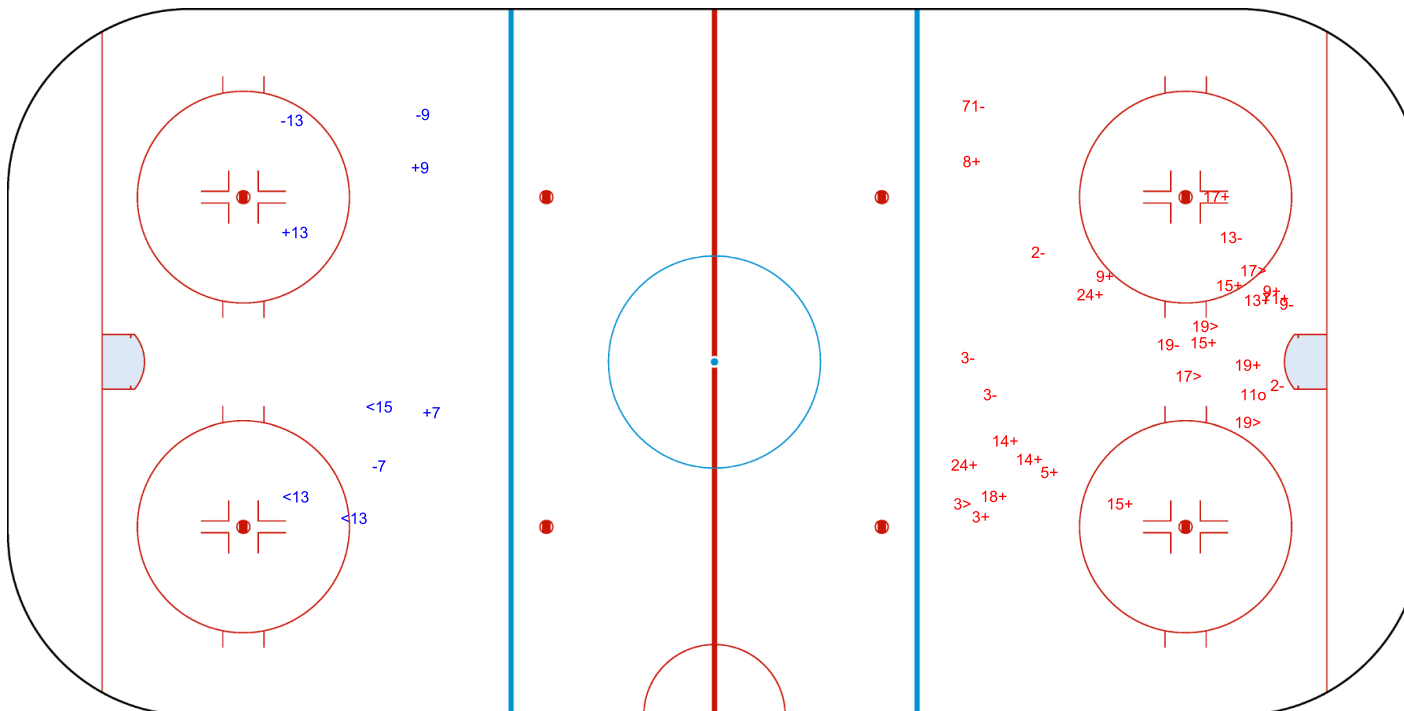

SHOT CHART  
CRO - SRB

Shots by CRO  
Goals (o): 3  
SSG (+): 4  
SSP (-): 1  
SPG (-): 4

GK 1 of SRB

1st Period

Shots by SRB  
Goals (o): 1  
SSG (+): 8  
SSP (-): 8  
SPG (-): 6

GK 1 of CRO

Shots by SRB

Goals (o): 0 SSG (+): 3

SSP (<): 3 SPG (-): 3

GK 1 of CRO

2nd Period

Shots by CRO

Goals (o): 1 SSG (+): 17

SSP (>): 5 SPG (-): 8

GK 1 of SRB

Shots by CRO

Goals (o): 2    SSG (+): 11

SSP (<): 4    SPG (-): 5

GK 1 of SRB

3rd Period

Shots by SRB

Goals (o): 0    SSG (+): 7

SSP (>): 2    SPG (-): 5

GK 1 of CRO