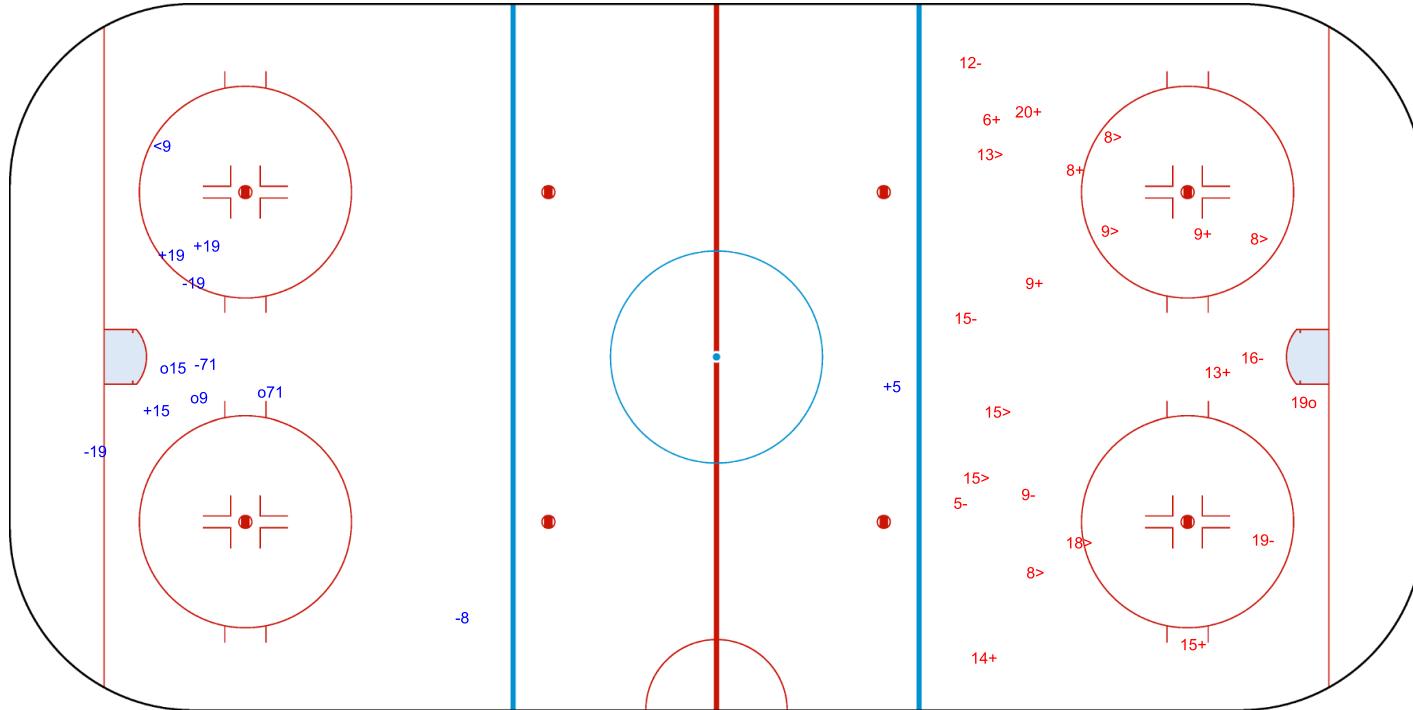

SHOT CHART  
CRO - SRB

Shots by CRO  
Goals (o): 3  
SSG (+): 4  
SSP (-): 1  
SPG (-): 4

GK 1 of SRB

1st Period

Shots by SRB  
Goals (o): 1  
SSG (+): 8  
SSP (-): 8  
SPG (-): 6

GK 1 of CRO

Shots by SRB

Goals (o): 0 SSG (+): 3

SSP (<): 3 SPG (-): 3

GK 1 of CRO

2nd Period

Shots by CRO

Goals (o): 1 SSG (+): 17

SSP (>): 5 SPG (-): 8

GK 1 of SRB

Shots by CRO