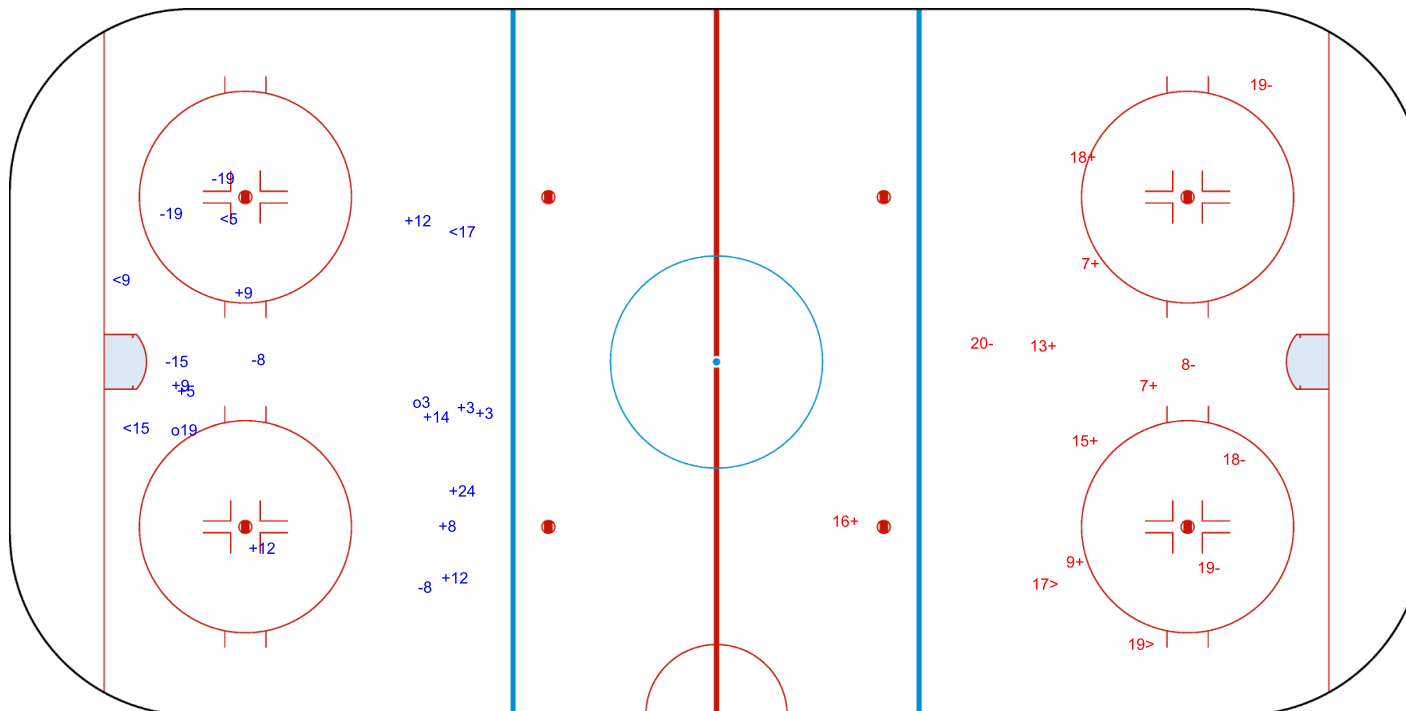

Goals (o): 2    SSG (+): 11

SSP (<): 4    SPG (-): 5

GK 1 of SRB

3rd Period

Shots by SRB

Goals (o): 0    SSG (+): 7

SSP (>): 2    SPG (-): 5

GK 1 of CRO

Legend:			
<b>GK</b>	Goalkeeper	<b>SPG</b>	Shots past goal
<b>SSG</b>	Shots saved by goalkeeper	<b>SSP</b>	Shots saved by player