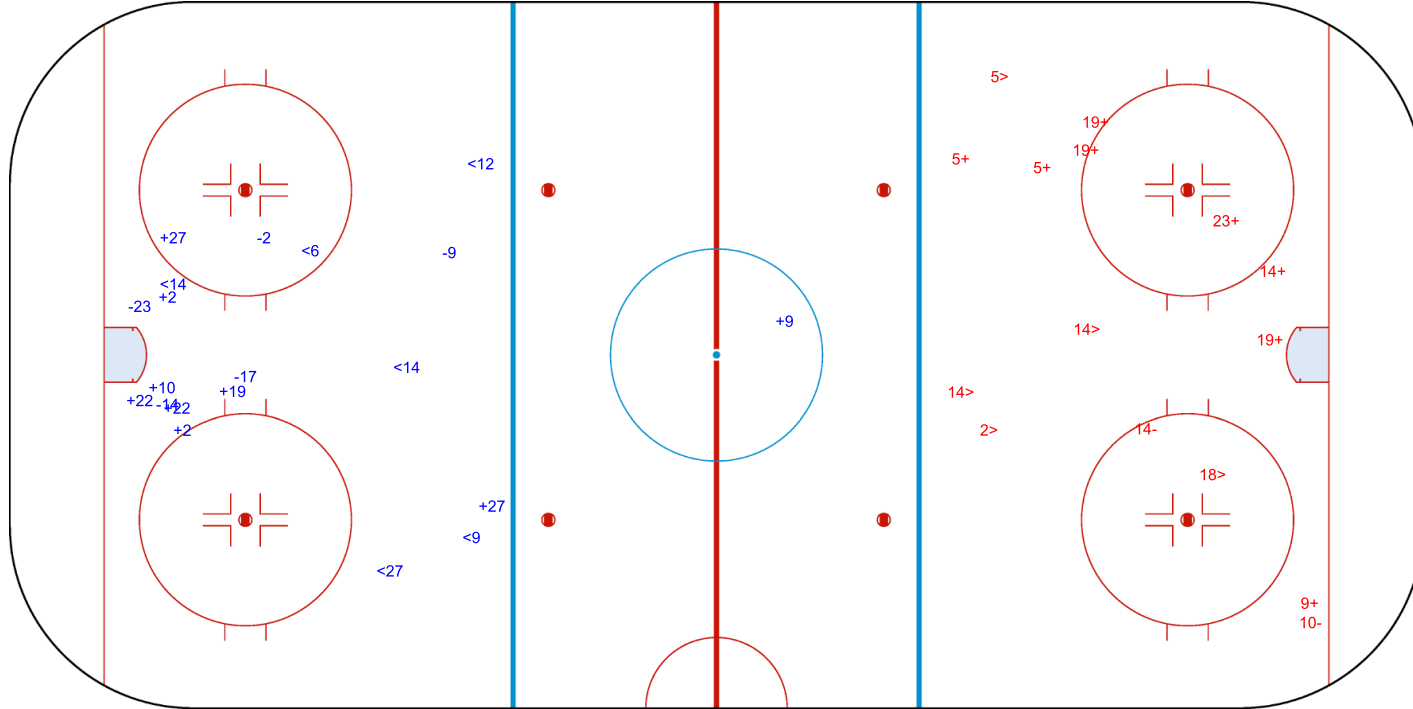

Shots by GBR

Goals (o): 1    SSG (+): 11  
SSP (<): 4    SPG (-): 4

GK 1 of LTU

GK 20 of LTU

LTU → 2nd Period ← GBR

Shots by LTU

Goals (o): 0    SSG (+): 5  
SSP (>): 5    SPG (-): 4

GK 25 of GBR

Shots by LTU  
Goals (o): 0    SSG (+): 9  
SSP (<): 6    SPG (-): 5

GK 25 of GBR

GBR → 3rd Period ← LTU

Shots by GBR  
Goals (o): 0    SSG (+): 8  
SSP (>): 5    SPG (-): 2

GK 20 of LTU

Shots by LTU  
Goals (o): 1  
SSP (<): 0  
SSG (+): 2  
SPG (-): 2