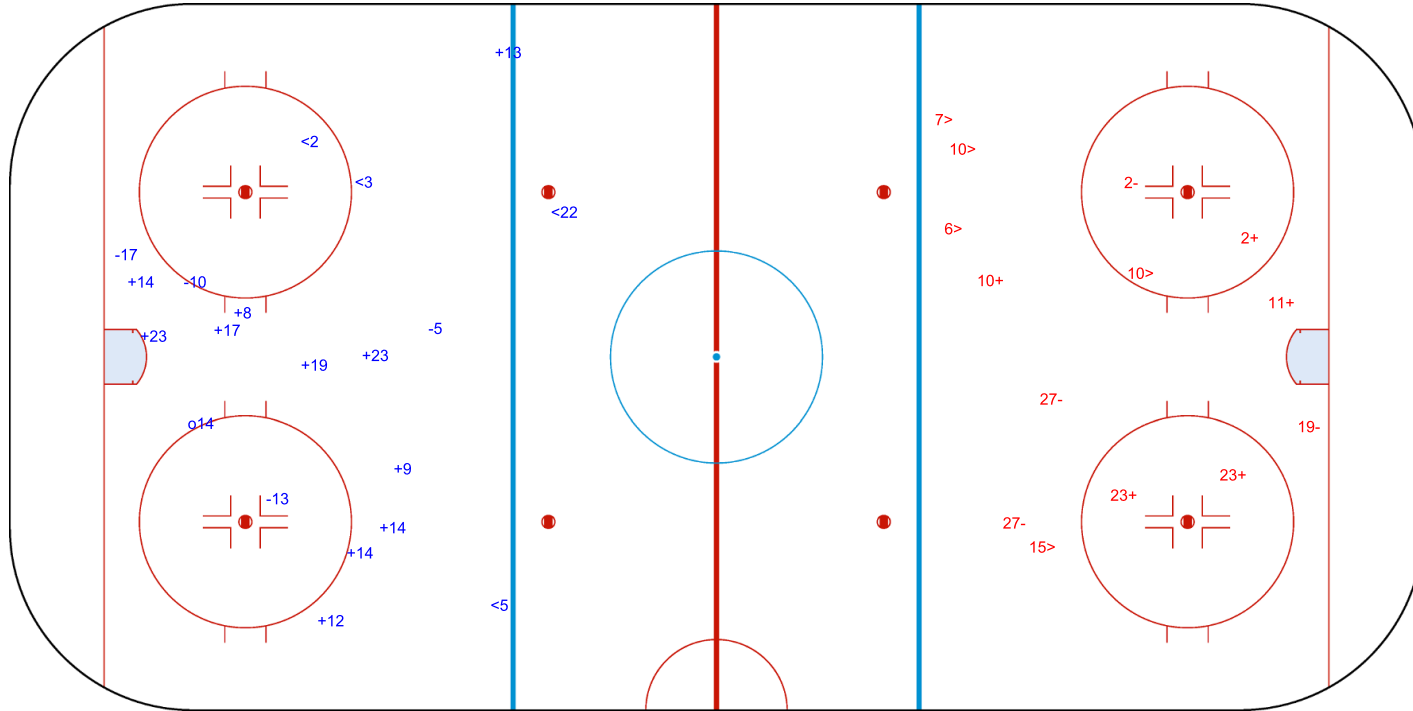

SHOT CHART  
GBR - LTU

Shots by LTU  
Goals (o): 1  
SSG (+): 14  
SSP (-): 4  
SPG (-): 10

GK 25 of GBR

GBR → 1st Period ← LTU

Shots by GBR  
Goals (o): 0  
SSG (+): 6  
SSP (>): 3  
SPG (-): 1

GK 1 of LTU

Shots by GBR

Goals (o): 1    SSG (+): 11  
SSP (<): 4    SPG (-): 4

GK 1 of LTU

GK 20 of LTU

LTU → 2nd Period ← GBR

Shots by LTU

Goals (o): 0    SSG (+): 5  
SSP (>): 5    SPG (-): 4

GK 25 of GBR

Shots by LTU  
Goals (o): 0    SSG (+): 9  
SSP (<): 6    SPG (-): 5

GK 25 of GBR

GBR → 3rd Period ← LTU

Shots by GBR  
Goals (o): 0    SSG (+): 8  
SSP (>): 5    SPG (-): 2

GK 20 of LTU

Shots by LTU  
Goals (o): 1  
SSP (<): 0  
SSG (+): 2  
SPG (-): 2