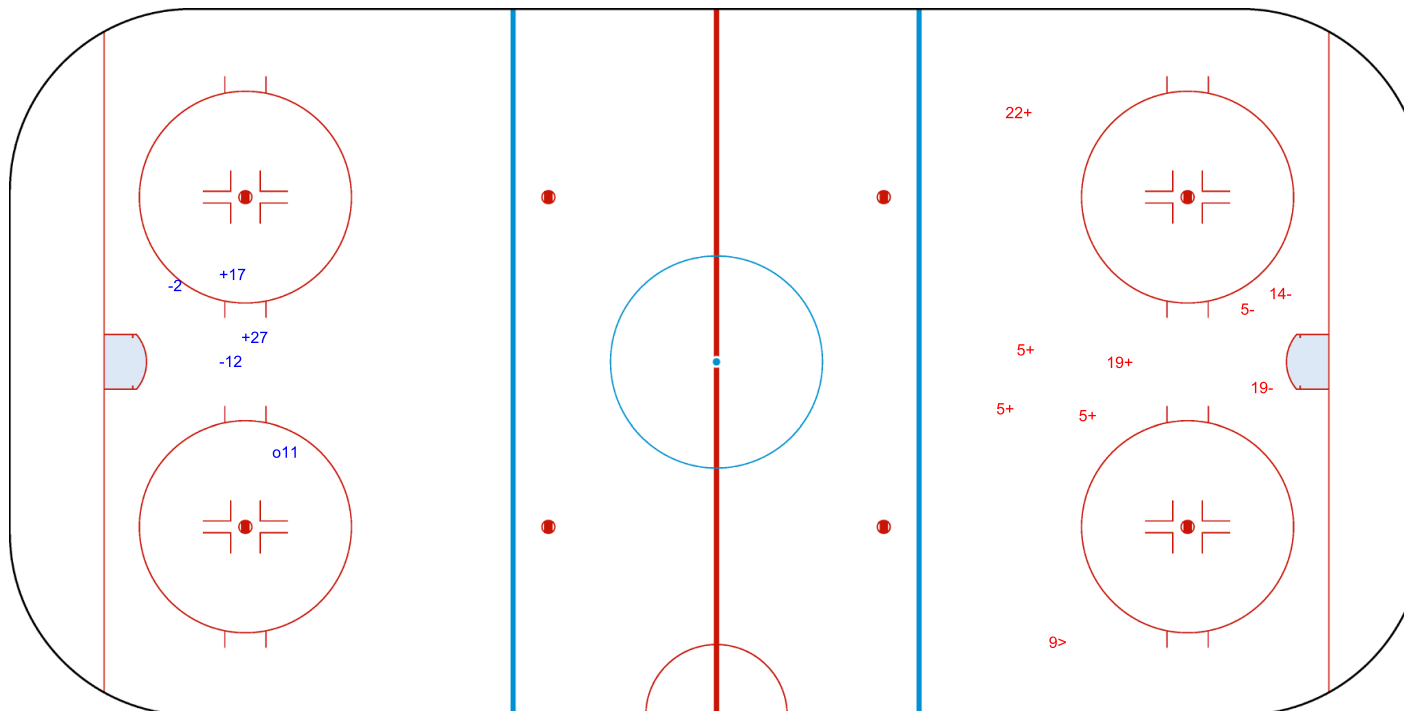

Shots by LTU  
Goals (o): 0    SSG (+): 9  
SSP (<): 6    SPG (-): 5

GK 25 of GBR

GBR → 3rd Period ← LTU

Shots by GBR  
Goals (o): 0    SSG (+): 8  
SSP (>): 5    SPG (-): 2

GK 20 of LTU

Shots by LTU  
Goals (o): 1  
SSP (<): 0  
SSG (+): 2  
SPG (-): 2

GK 25 of GBR

Overtime

Shots by GBR  
Goals (o): 0  
SSP (>): 1  
SSG (+): 5  
SPG (-): 3

GK 20 of LTU

<b>Legend:</b>	<b>GK</b> Goalkeeper	<b>SPG</b> Shots past goal	<b>SSG</b> Shots saved by goalkeeper	<b>SSP</b> Shots saved by player
----------------	----------------------	----------------------------	--------------------------------------	----------------------------------