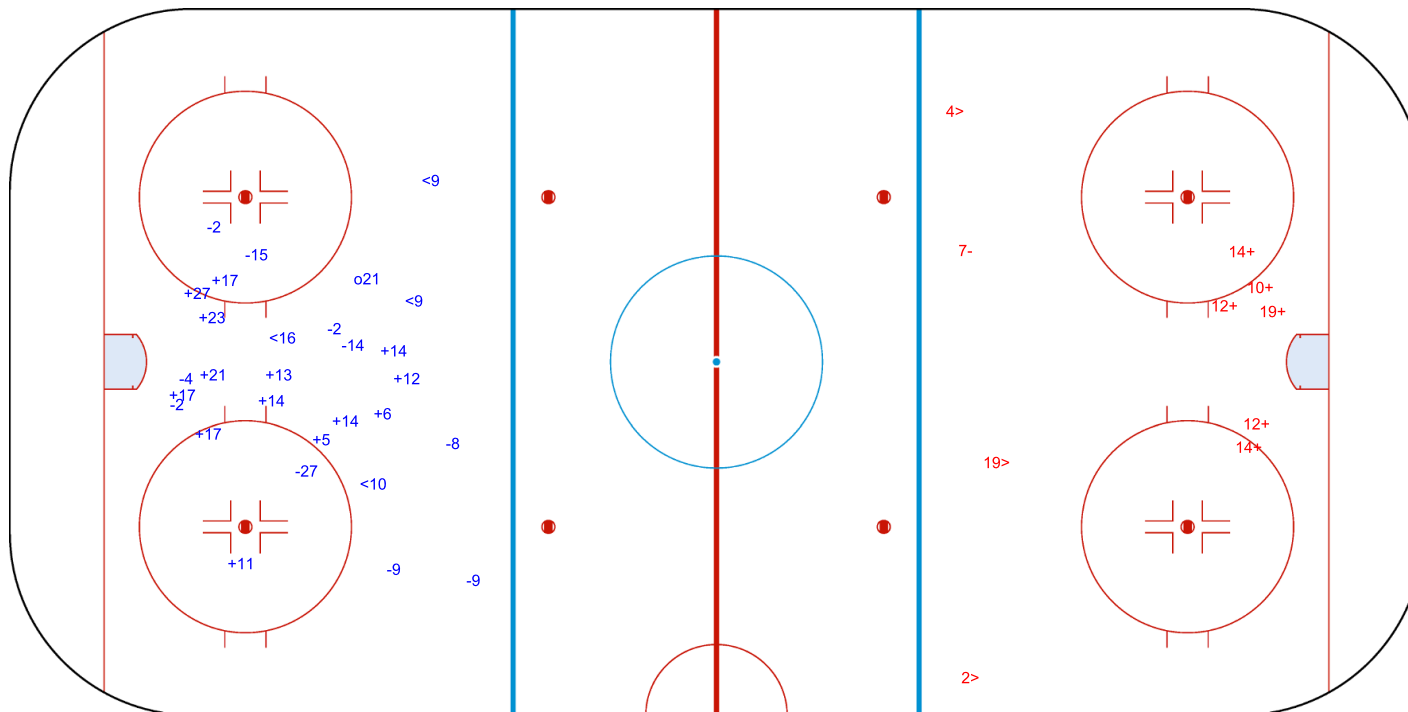

SHOT CHART  
GBR - LTU

Shots by LTU  
Goals (o): 1  
SSG (+): 14  
SSP (-): 4  
SPG (-): 10

GK 25 of GBR

GBR → 1st Period ← LTU

Shots by GBR  
Goals (o): 0  
SSG (+): 6  
SSP (>): 3  
SPG (-): 1

GK 1 of LTU

Shots by GBR

Goals (o): 1    SSG (+): 11  
SSP (<): 4    SPG (-): 4

GK 1 of LTU

GK 20 of LTU

LTU → 2nd Period ← GBR

Shots by LTU

Goals (o): 0    SSG (+): 5  
SSP (>): 5    SPG (-): 4

GK 25 of GBR

Shots by LTU  
Goals (o): 0    SSG (+): 9  
SSP (<): 6    SPG (-): 5

GK 25 of GBR

GBR → 3rd Period ← LTU

Shots by GBR  
Goals (o): 0    SSG (+): 8  
SSP (>): 5    SPG (-): 2

GK 20 of LTU

Shots by LTU  
Goals (o): 1  
SSP (<): 0  
SSG (+): 2  
SPG (-): 2