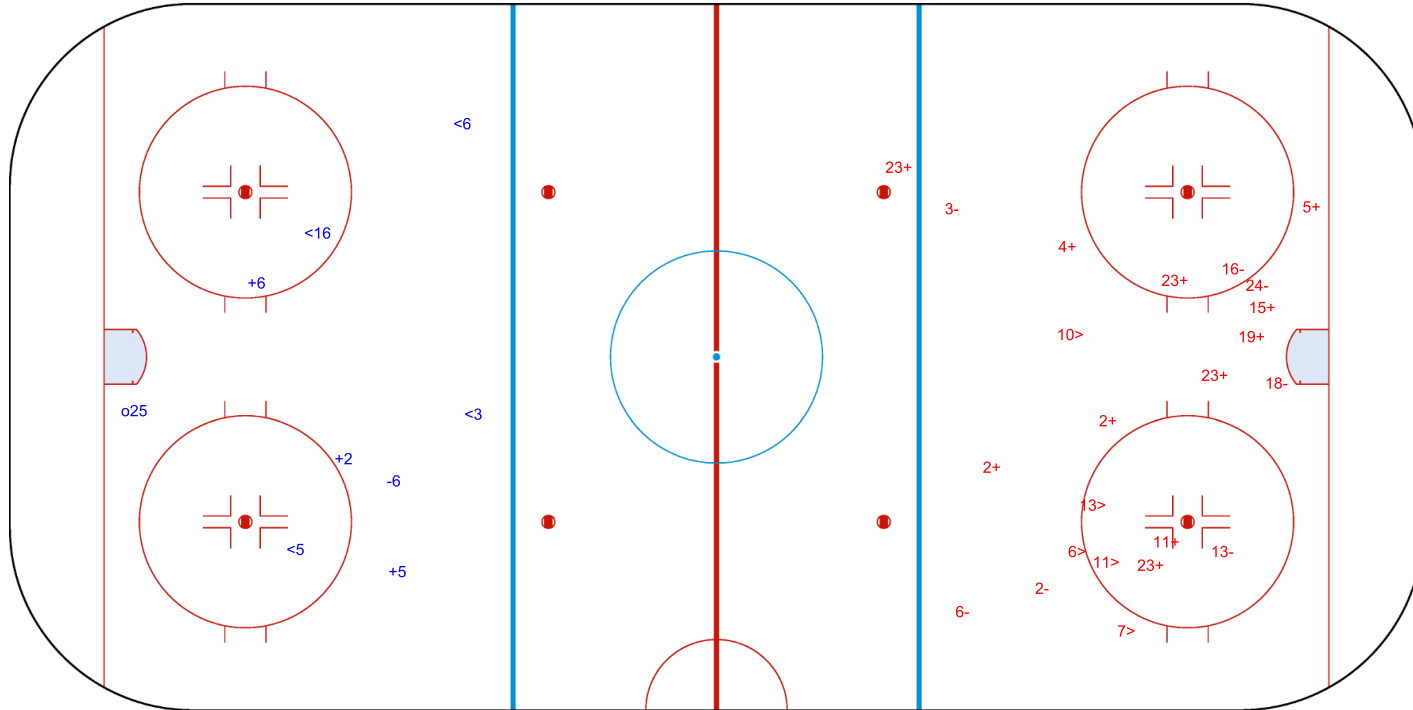

SHOT CHART
ROU - ESP

Shots by ROU
Goals (o): 1 SSG (+): 3
SSP (<): 4 SPG (-): 1

GK 25 of ESP

ESP → 1st Period ← ROU

Shots by ESP
Goals (o): 0 SSG (+): 11
SSP (>): 5 SPG (-): 7

GK 1 of ROU

Shots by ESP

Goals (o): 1 SSG (+): 11
SSP (<): 4 SPG (-): 4

GK 1 of ROU

ROU → 2nd Period ← ESP

Shots by ROU

Goals (o): 0 SSG (+): 10
SSP (>): 1 SPG (-): 3

GK 25 of ESP

Shots by ROU

Goals (o): 2 SSG (+): 8
SSP (-): 6 SPG (-): 2

GK 25 of ESP