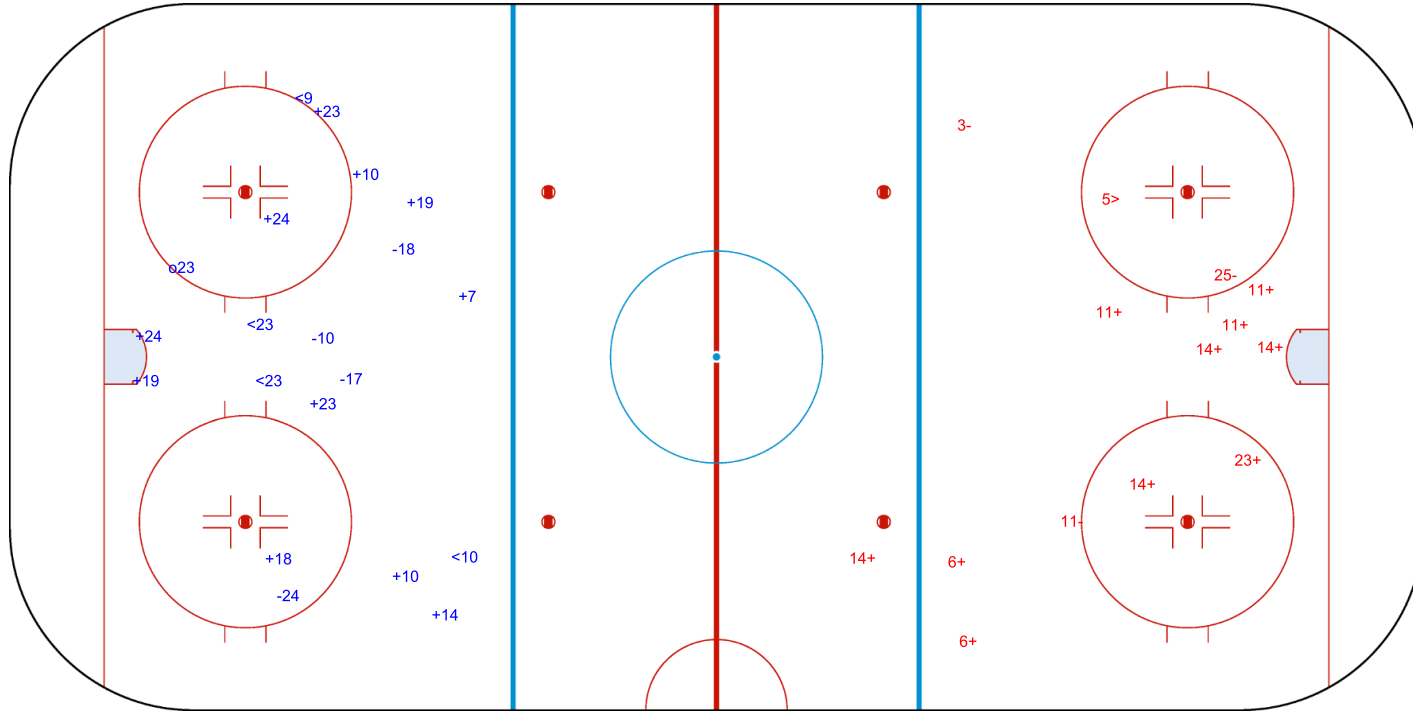

SHOT CHART
ROU - ESP

Shots by ROU
Goals (o): 1 SSG (+): 3
SSP (<): 4 SPG (-): 1

GK 25 of ESP

ESP → 1st Period ← ROU

Shots by ESP
Goals (o): 0 SSG (+): 11
SSP (>): 5 SPG (-): 7

GK 1 of ROU

Shots by ESP

Goals (o): 1 SSG (+): 11
SSP (<): 4 SPG (-): 4

GK 1 of ROU

ROU → 2nd Period ← ESP

Shots by ROU

Goals (o): 0 SSG (+): 10
SSP (>): 1 SPG (-): 3

GK 25 of ESP

Shots by ROU

Goals (o): 2 SSG (+): 8
SSP (-): 6 SPG (-): 2

GK 25 of ESP