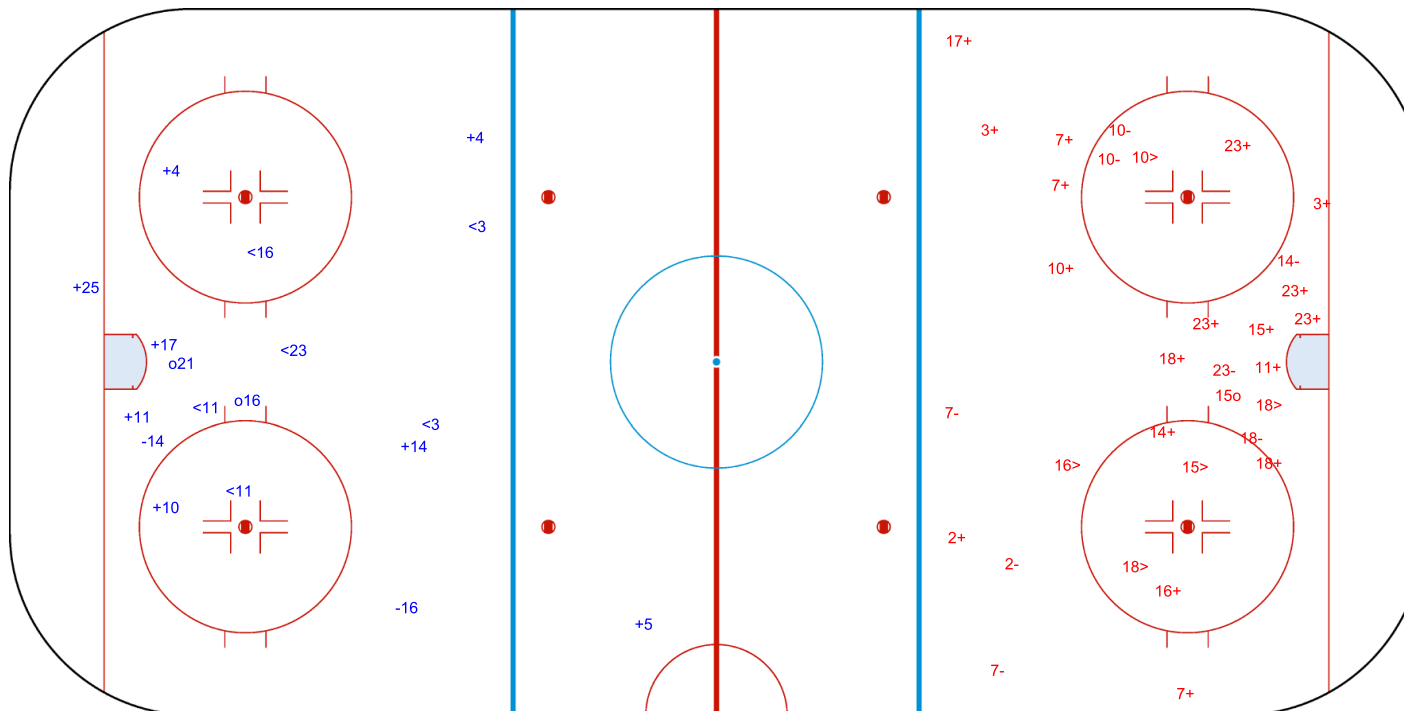

3rd Period

Shots by ESP

Goals (o): 1 SSG (+): 18
SSP (>): 5 SPG (-): 8

GK 1 of ROU

Legend:		
GK	Goalkeeper	
SPG	Shots past goal	
SSG	Shots saved by goalkeeper	
SSP	Shots saved by player	