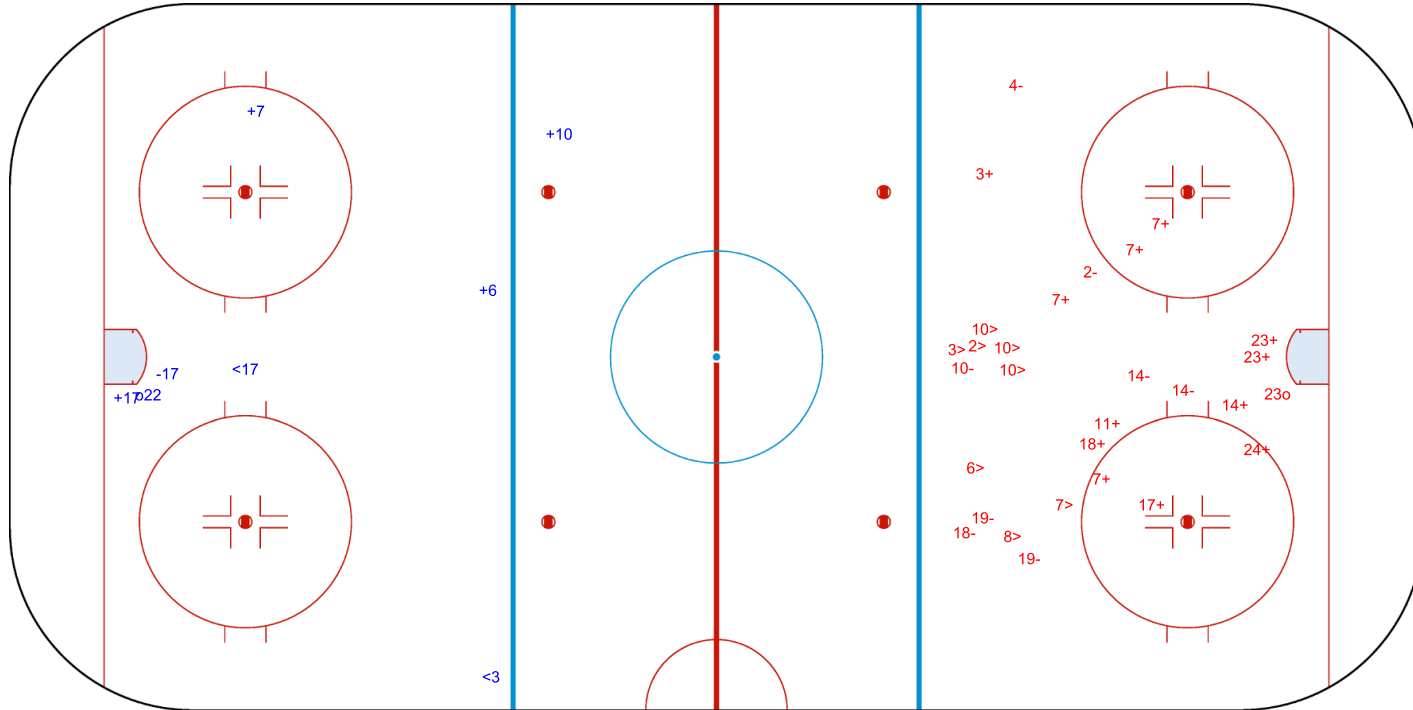

SHOT CHART
ESP - GBR

Shots by GBR
Goals (o): 1
SSG (+): 4
SSP (-): 2
SPG (-): 1

GK 1 of ESP

ESP → 1st Period ← GBR

Shots by ESP
Goals (o): 1
SSP (>): 8
SSG (+): 12
SPG (-): 8

GK 20 of GBR

Shots by ESP
Goals (o): 1 SSG (+): 14
SSP (<): 4 SPG (-): 2

GK 20 of GBR

GBR → 2nd Period ← ESP

Shots by GBR
Goals (o): 2 SSG (+): 10
SSP (>): 6 SPG (-): 6

GK 1 of ESP

Shots by GBR

Goals (o): 0 SSG (+): 9
SSP (-): 3 SPG (-): 4

GK 1 of ESP

3rd Period