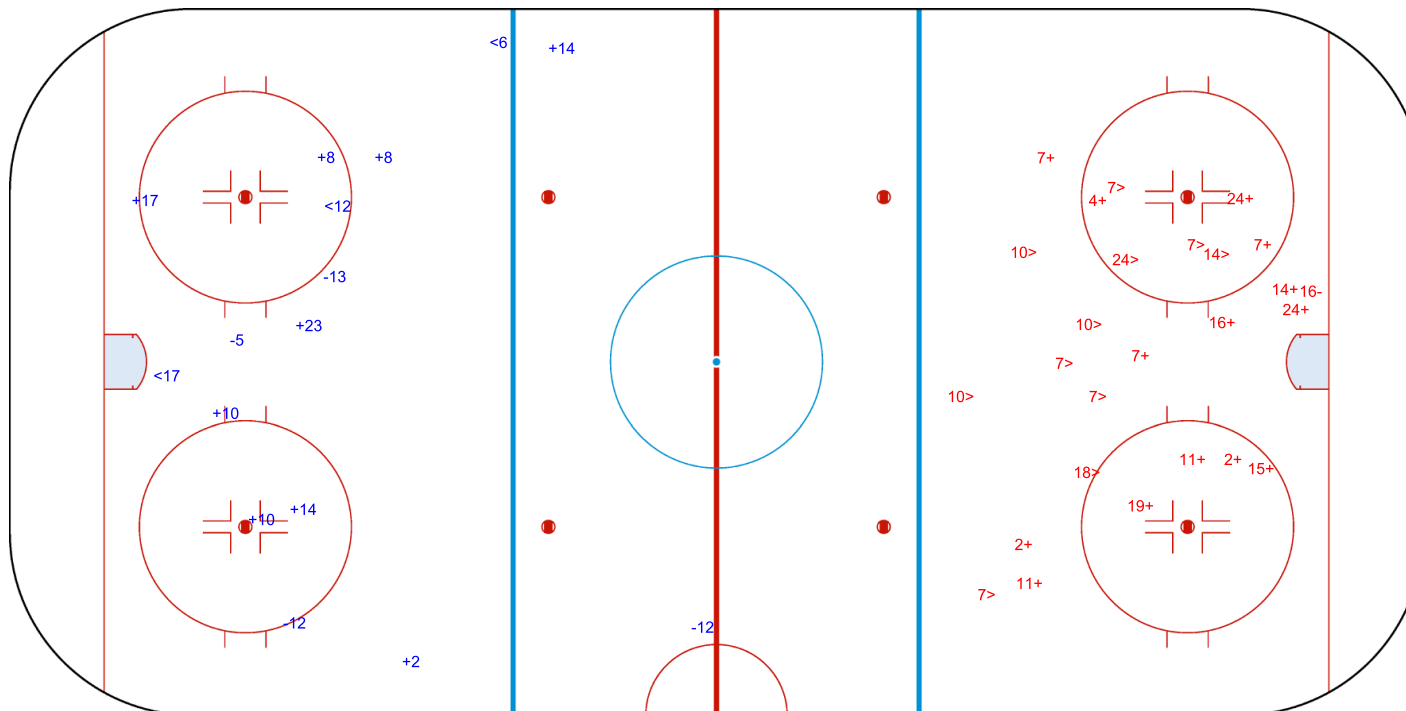

Shots by GBR

Goals (o): 0   SSG (+): 9
SSP (-): 3   SPG (-): 4

GK 1 of ESP

3rd Period

Shots by ESP

Goals (o): 0   SSG (+): 14
SSP (>): 11   SPG (-): 1

GK 20 of GBR

Legend:		
GK	Goalkeeper	
SPG	Shots past goal	
SSG	Shots saved by goalkeeper	
SSP	Shots saved by player