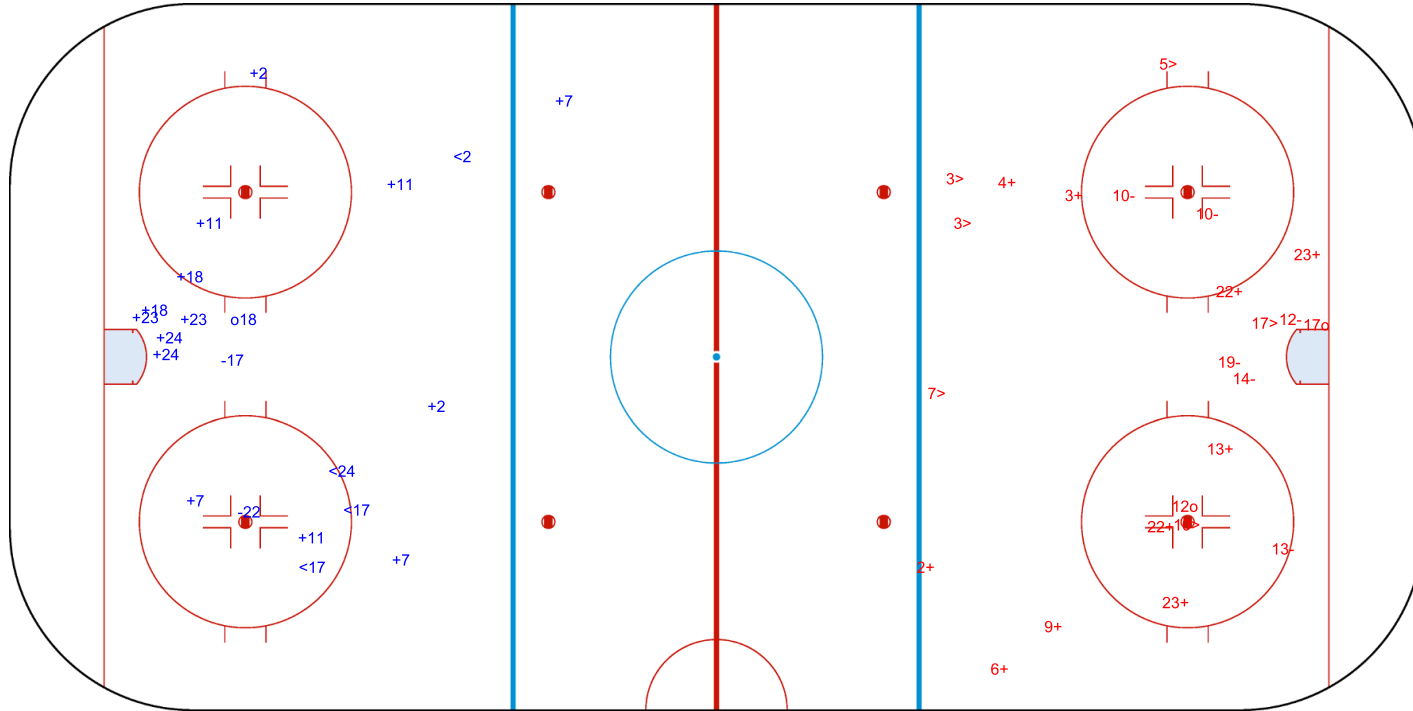

SHOT CHART
ESP - GBR

Shots by GBR
Goals (o): 1
SSG (+): 4
SSP (-): 2
SPG (-): 1

GK 1 of ESP

ESP → 1st Period ← GBR

Shots by ESP
Goals (o): 1
SSP (>): 8
SSG (+): 12
SPG (-): 8

GK 20 of GBR

Shots by ESP
Goals (o): 1 SSG (+): 14
SSP (<): 4 SPG (-): 2

GK 20 of GBR

GBR → 2nd Period ← ESP

Shots by GBR
Goals (o): 2 SSG (+): 10
SSP (>): 6 SPG (-): 6

GK 1 of ESP

Shots by GBR

Goals (o): 0 SSG (+): 9
SSP (-): 3 SPG (-): 4

GK 1 of ESP

3rd Period