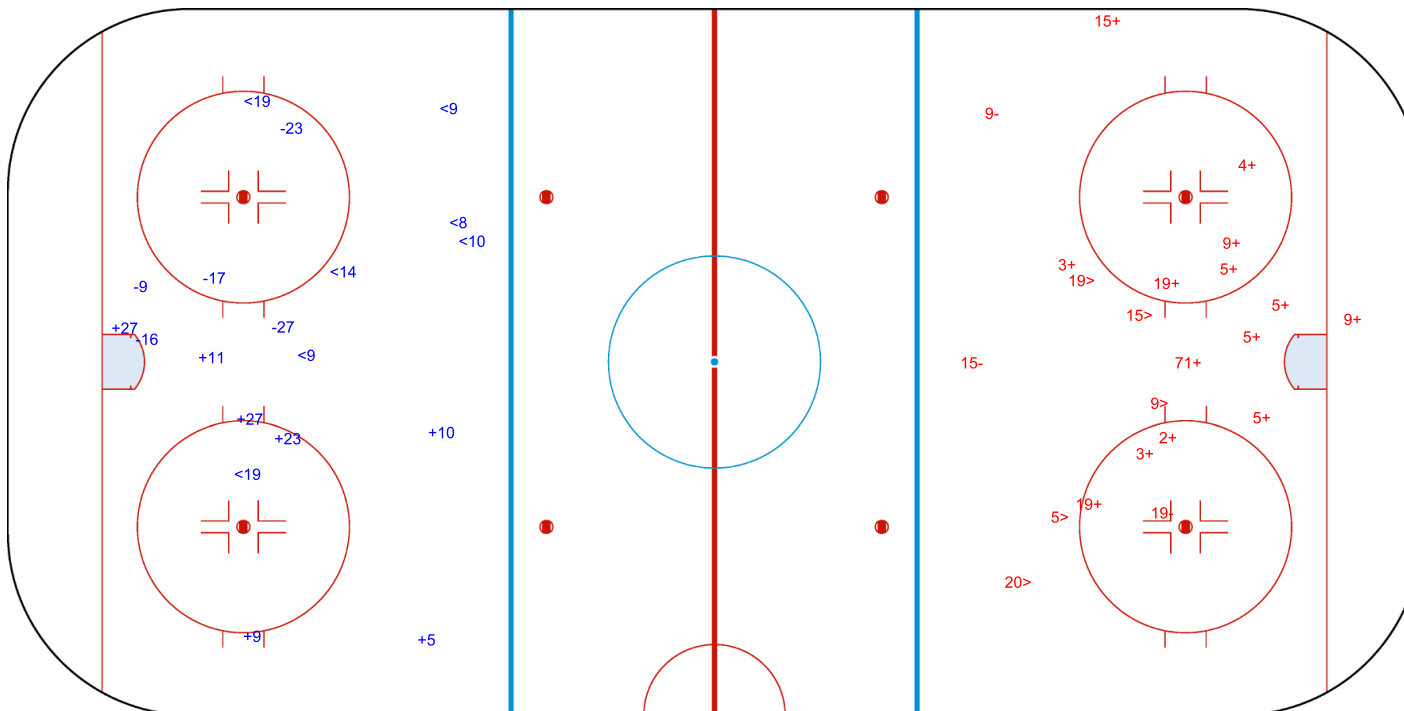

SHOT CHART  
CRO - LTU

Shots by CRO  
Goals (o): 1    SSG (+): 5  
SSP (<): 4    SPG (-): 1

GK 1 of LTU

1st Period

Shots by LTU  
Goals (o): 2    SSG (+): 13  
SSP (>): 6    SPG (-): 7

GK 25 of CRO

Shots by LTU  
Goals (o): 0  
SSP (<): 7

GK 25 of CRO

2nd Period

Shots by CRO  
Goals (o): 0  
SSP (>): 5

GK 1 of LTU

Shots by CRO  
Goals (o): 0  
SSP (<): 2  
SSG (+): 12  
SPG (-): 3

GK 1 of LTU

LTU → 3rd Period ← CRO

Shots by LTU  
Goals (o): 2  
SSP (>): 3  
SSG (+): 5  
SPG (-): 2