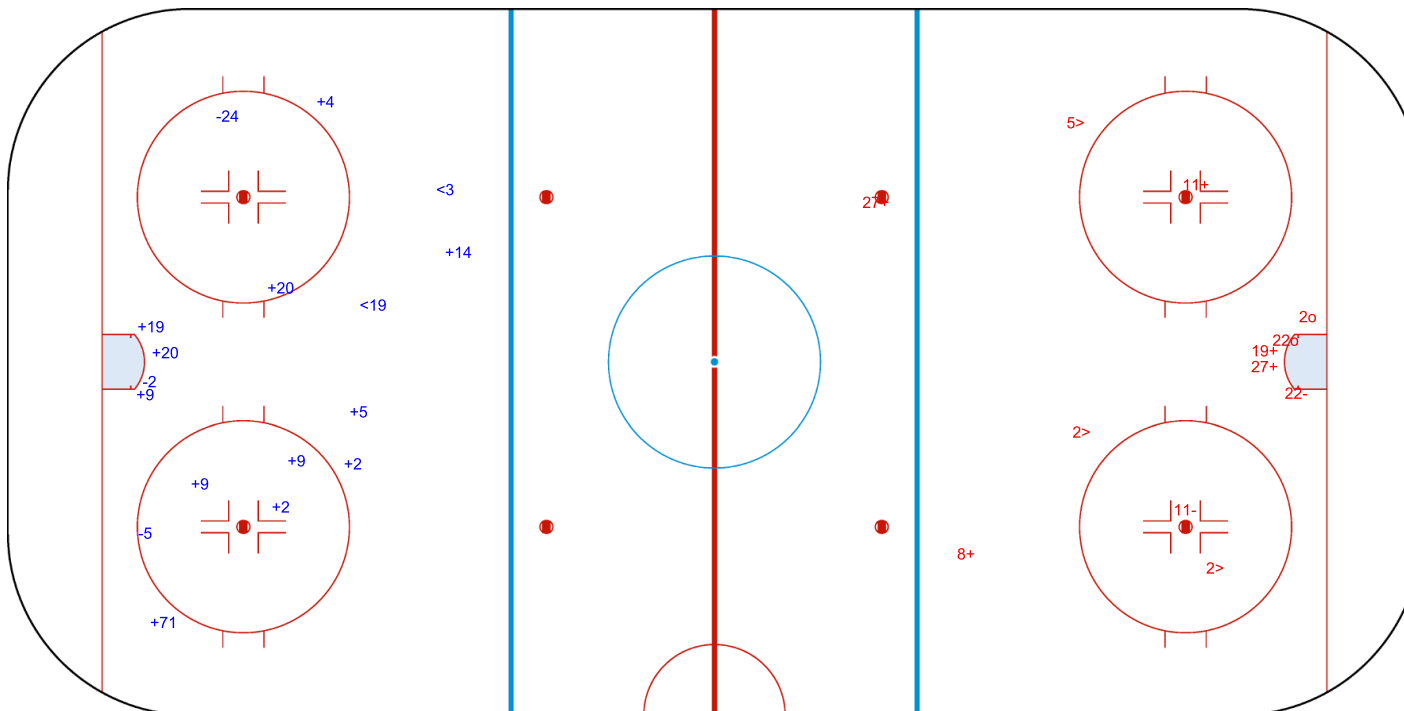

Shots by CRO
Goals (o): 0
SSP (<): 2
SSG (+): 12
SPG (-): 3

GK 1 of LTU

LTU → 3rd Period ← CRO

Shots by LTU
Goals (o): 2
SSP (>): 3
SSG (+): 5
SPG (-): 2

GK 25 of CRO

Legend:
GK Goalkeeper   **SPG** Shots past goal   **SSG** Shots saved by goalkeeper   **SSP** Shots saved by player