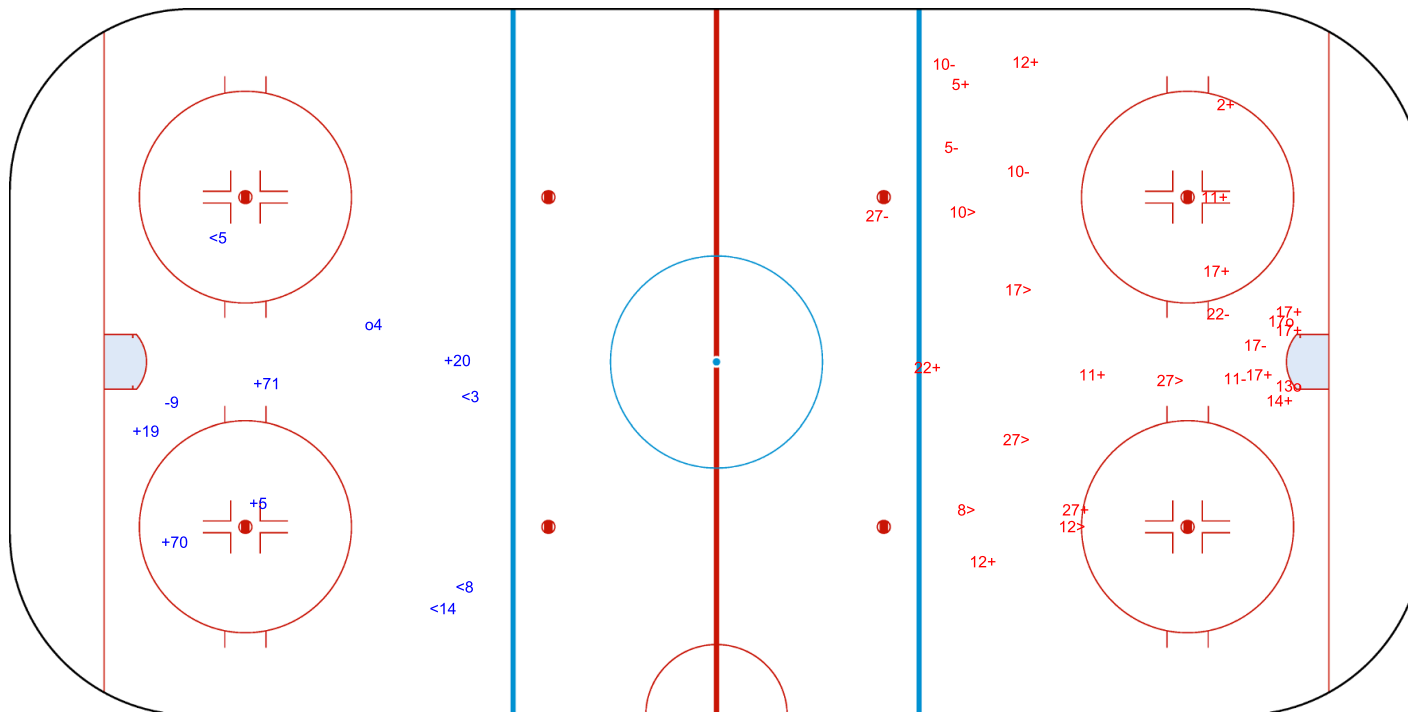

SHOT CHART  
CRO - LTU

Shots by CRO  
Goals (o): 1    SSG (+): 5  
SSP (<): 4    SPG (-): 1

GK 1 of LTU

1st Period

Shots by LTU  
Goals (o): 2    SSG (+): 13  
SSP (>): 6    SPG (-): 7

GK 25 of CRO

Shots by LTU  
Goals (o): 0  
SSP (<): 7

GK 25 of CRO

2nd Period

Shots by CRO  
Goals (o): 0  
SSP (>): 5

GK 1 of LTU

Shots by CRO  
Goals (o): 0  
SSP (<): 2  
SSG (+): 12  
SPG (-): 3

GK 1 of LTU

LTU → 3rd Period ← CRO

Shots by LTU  
Goals (o): 2  
SSP (>): 3  
SSG (+): 5  
SPG (-): 2