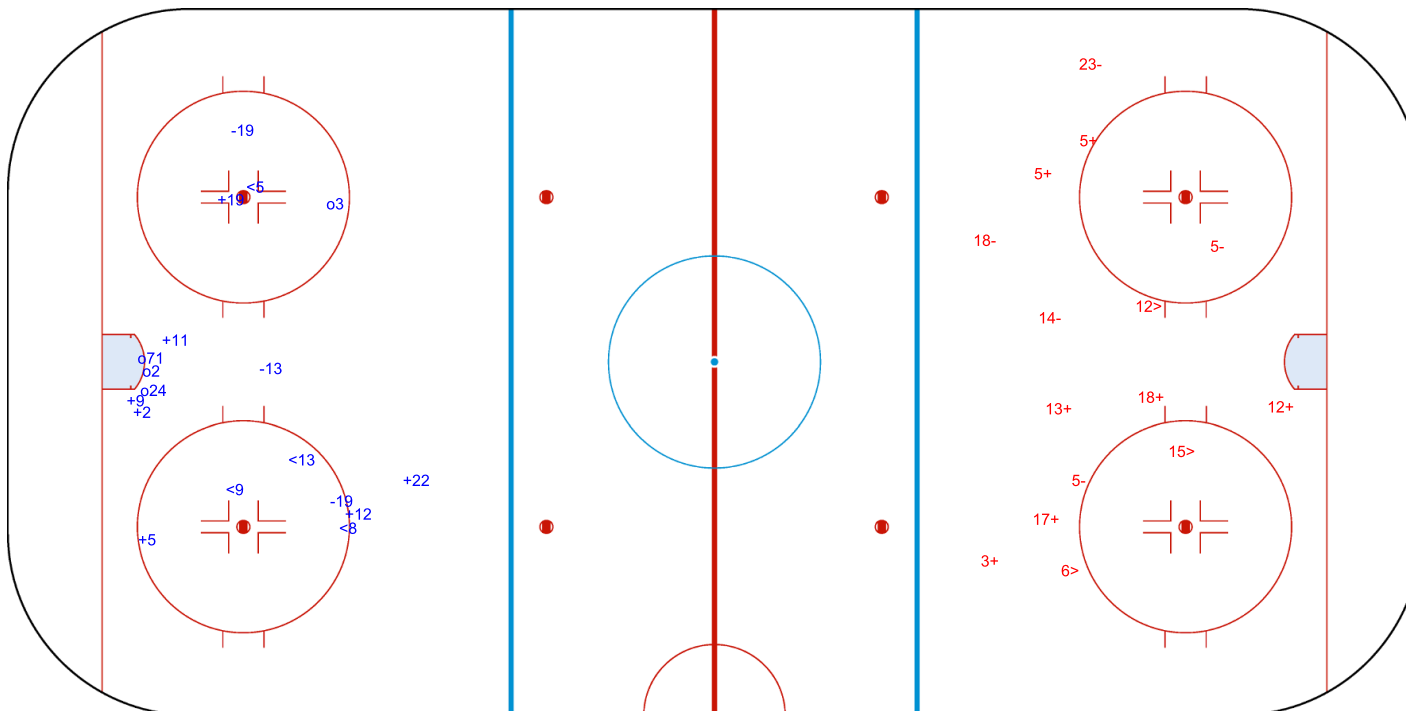

Shots by CRO

Goals (o): 4   SSG (+): 7
SSP (<): 4   SPG (-): 3

GK 1 of ROU

GK 20 of ROU

3rd Period

Shots by ROU

Goals (o): 0   SSG (+): 7
SSP (>): 3   SPG (-): 5

GK 1 of CRO

GK 25 of CRO

Legend:	
GK	Goalkeeper
SPG	Shots past goal
SSG	Shots saved by goalkeeper
SSP	Shots saved by player