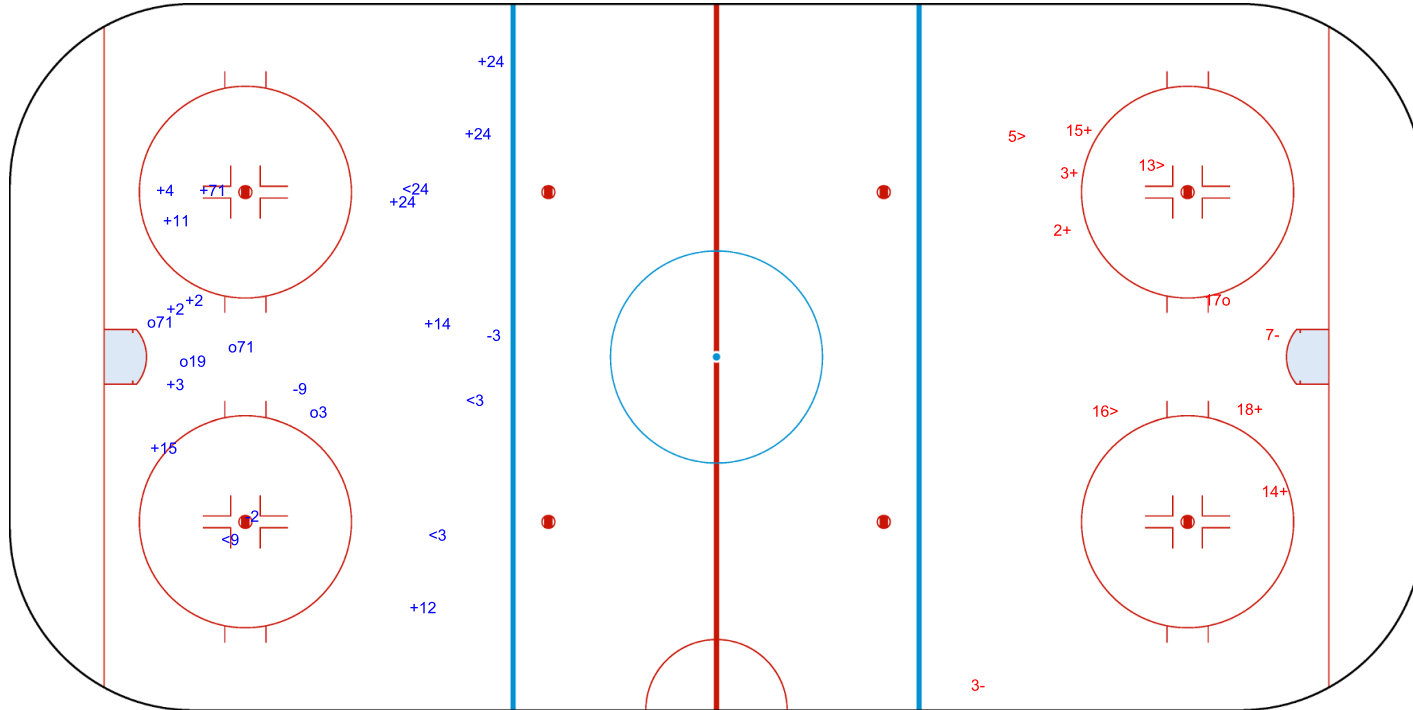

SHOT CHART
ROU - CRO

Shots by CRO
Goals (o): 4 SSG (+): 12
SSP (<): 4 SPG (-): 3

GK 20 of ROU

ROU → 1st Period ← CRO

Shots by ROU
Goals (o): 1 SSG (+): 5
SSP (>): 3 SPG (-): 2

GK 25 of CRO

Shots by ROU

Goals (o): 1 SSG (+): 7
SSP (<): 3 SPG (-): 2

GK 25 of CRO

2nd Period

Shots by CRO

Goals (o): 3 SSG (+): 7
SSP (>): 7 SPG (-): 6

GK 1 of ROU

GK 20 of ROU

Shots by CRO

Goals (o): 4 SSG (+): 7
SSP (<): 4 SPG (-): 3