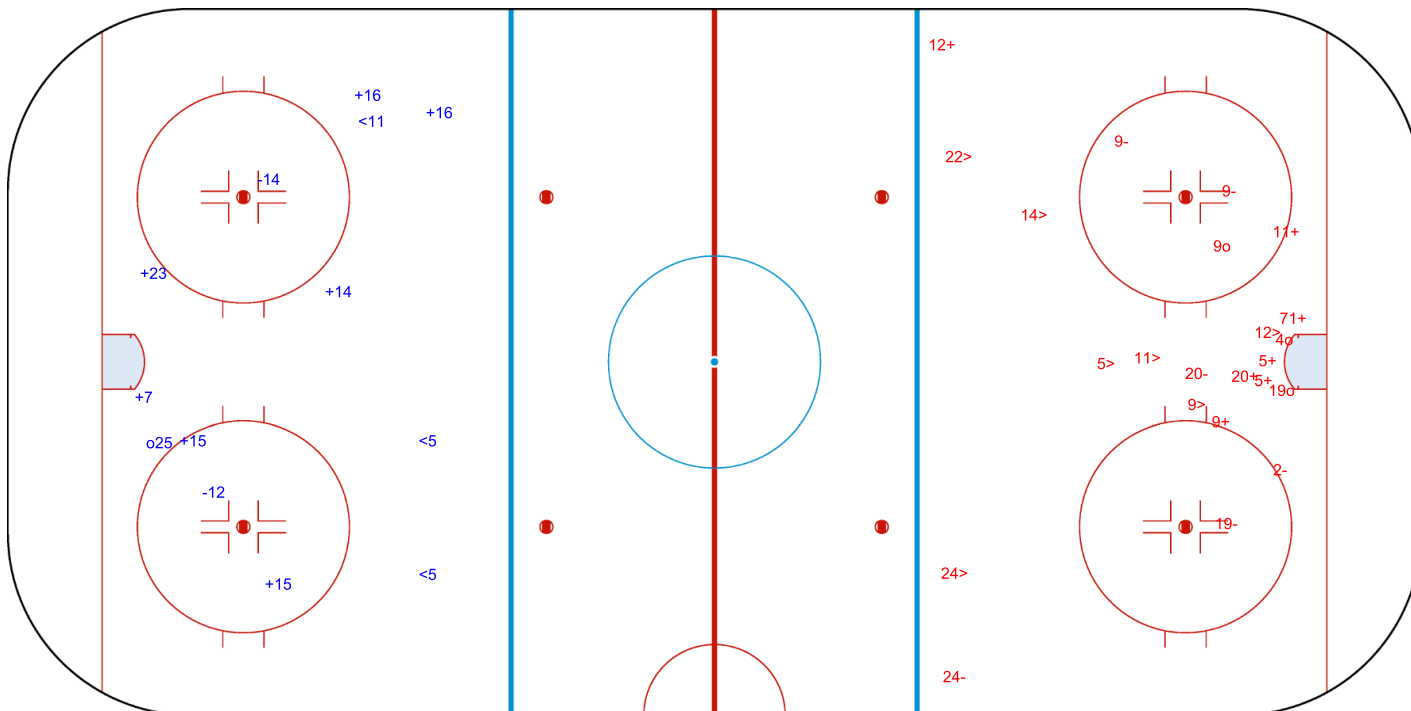

SHOT CHART
ROU - CRO

Shots by CRO
Goals (o): 4 SSG (+): 12
SSP (<): 4 SPG (-): 3

GK 20 of ROU

ROU → 1st Period ← CRO

Shots by ROU
Goals (o): 1 SSG (+): 5
SSP (>): 3 SPG (-): 2

GK 25 of CRO

Shots by ROU

Goals (o): 1 SSG (+): 7
SSP (<): 3 SPG (-): 2

GK 25 of CRO

2nd Period

Shots by CRO

Goals (o): 3 SSG (+): 7
SSP (>): 7 SPG (-): 6

GK 1 of ROU

GK 20 of ROU

Shots by CRO

Goals (o): 4 SSG (+): 7
SSP (<): 4 SPG (-): 3