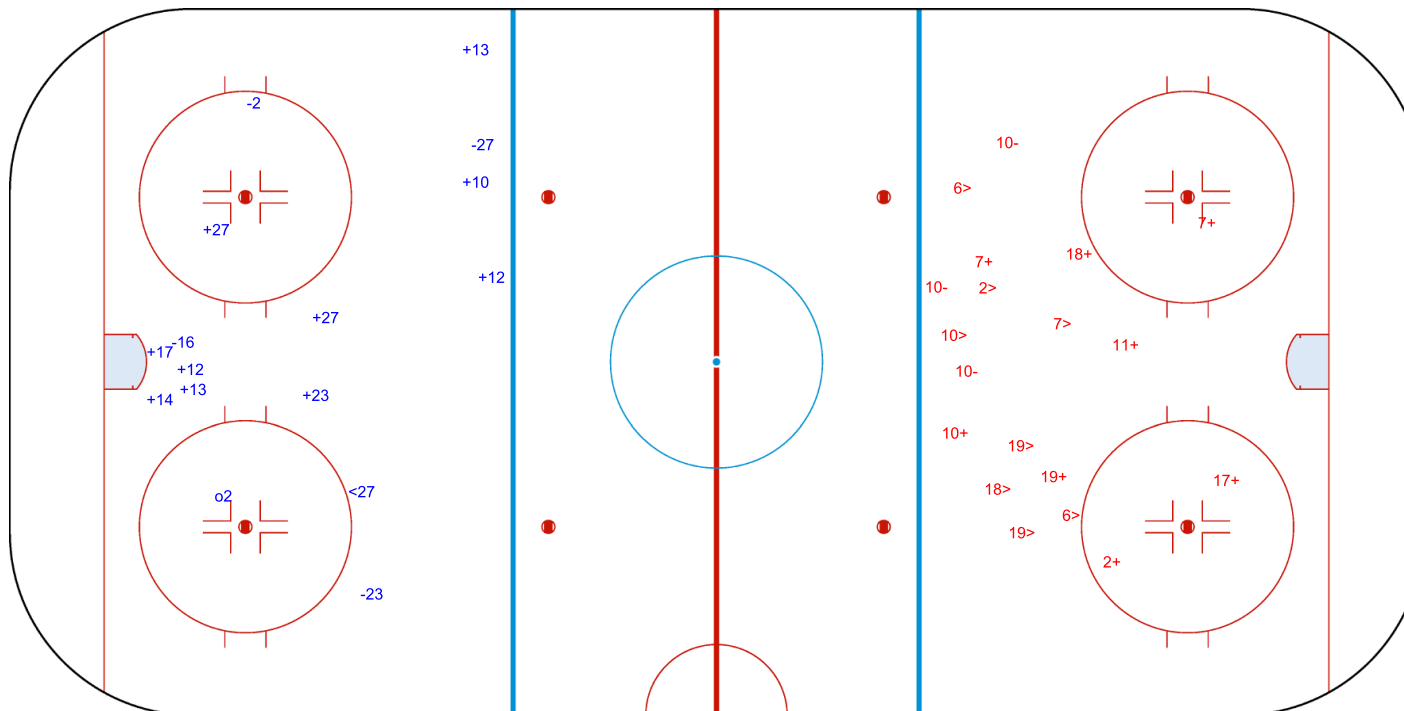

Shots by LTU
Goals (o): 1   SSG (+): 10
SSP (<): 1   SPG (-): 4

GK 25 of ESP

ESP → 3rd Period ← LTU

Shots by ESP
Goals (o): 0   SSG (+): 8
SSP (>): 8   SPG (-): 3

GK 20 of LTU

Legend:	
GK	Goalkeeper
SPG	Shots past goal
SSG	Shots saved by goalkeeper
SSP	Shots saved by player