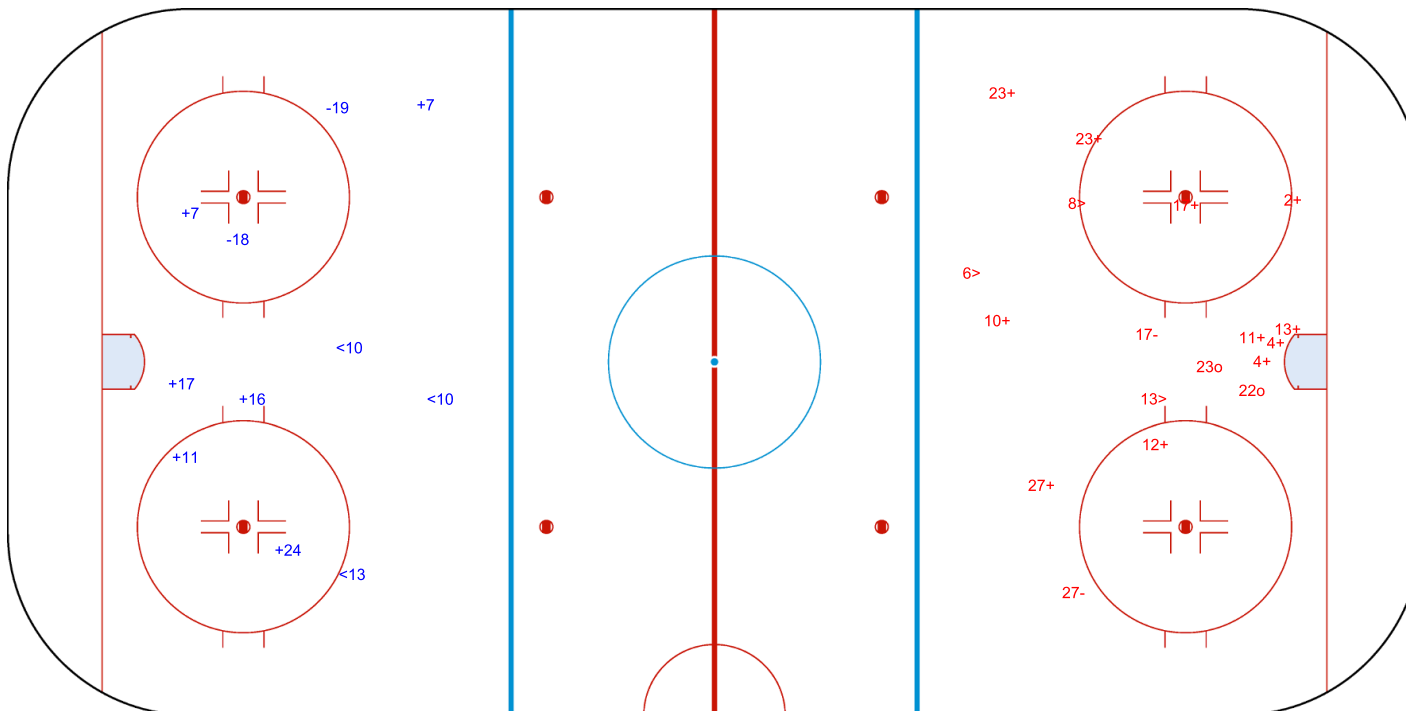

SHOT CHART  
LTU - ESP

Shots by LTU  
Goals (o): 2    SSG (+): 10  
SSP (<): 3    SPG (-): 3

GK 25 of ESP

ESP → 1st Period ← LTU

Shots by ESP  
Goals (o): 0    SSG (+): 3  
SSP (>): 3    SPG (-): 4

GK 20 of LTU

Shots by ESP

Goals (o): 0    SSG (+): 6  
SSP (<): 3    SPG (-): 2

GK 20 of LTU

2nd Period

Shots by LTU

Goals (o): 2    SSG (+): 11  
SSP (>): 3    SPG (-): 2

GK 25 of ESP

Shots by LTU  
Goals (o): 1    SSG (+): 10  
SSP (<): 1    SPG (-): 4