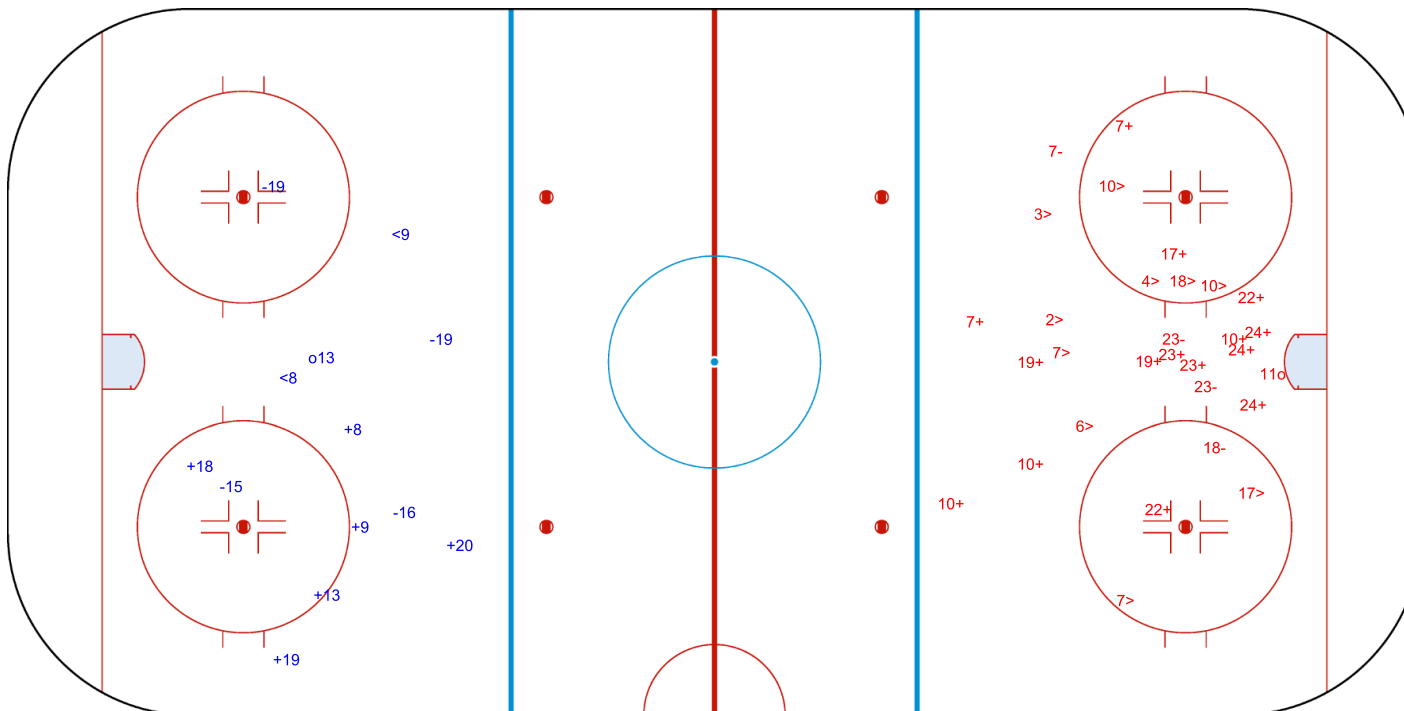

SHOT CHART
SRB - ESP

Shots by SRB
Goals (o): 0
SSG (+): 10
SSP (<): 4
SPG (-): 4

GK 1 of ESP

ESP → 1st Period ← SRB

Shots by ESP
Goals (o): 1
SSG (+): 8
SSP (>): 2
SPG (-): 8

GK 25 of SRB

Shots by ESP
Goals (o): 1 SSG (+): 10
SSP (<): 5 SPG (-): 5

GK 25 of SRB

SRB → 2nd Period ← ESP

Shots by SRB
Goals (o): 2 SSG (+): 11
SSP (>): 5 SPG (-): 8

GK 1 of ESP

Shots by SRB

Goals (o): 1 SSG (+): 6
SSP (<): 2 SPG (-): 4

GK 1 of ESP

3rd Period

Shots by ESP

Goals (o): 1 SSG (+): 15
SSP (>): 10 SPG (-): 4

GK 25 of SRB

Shots by SRB

Goals (o): 0 SSG (+): 1
SSP (-): 2 SPG (-): 1

GK 1 of ESP

Overtime

Shots by ESP