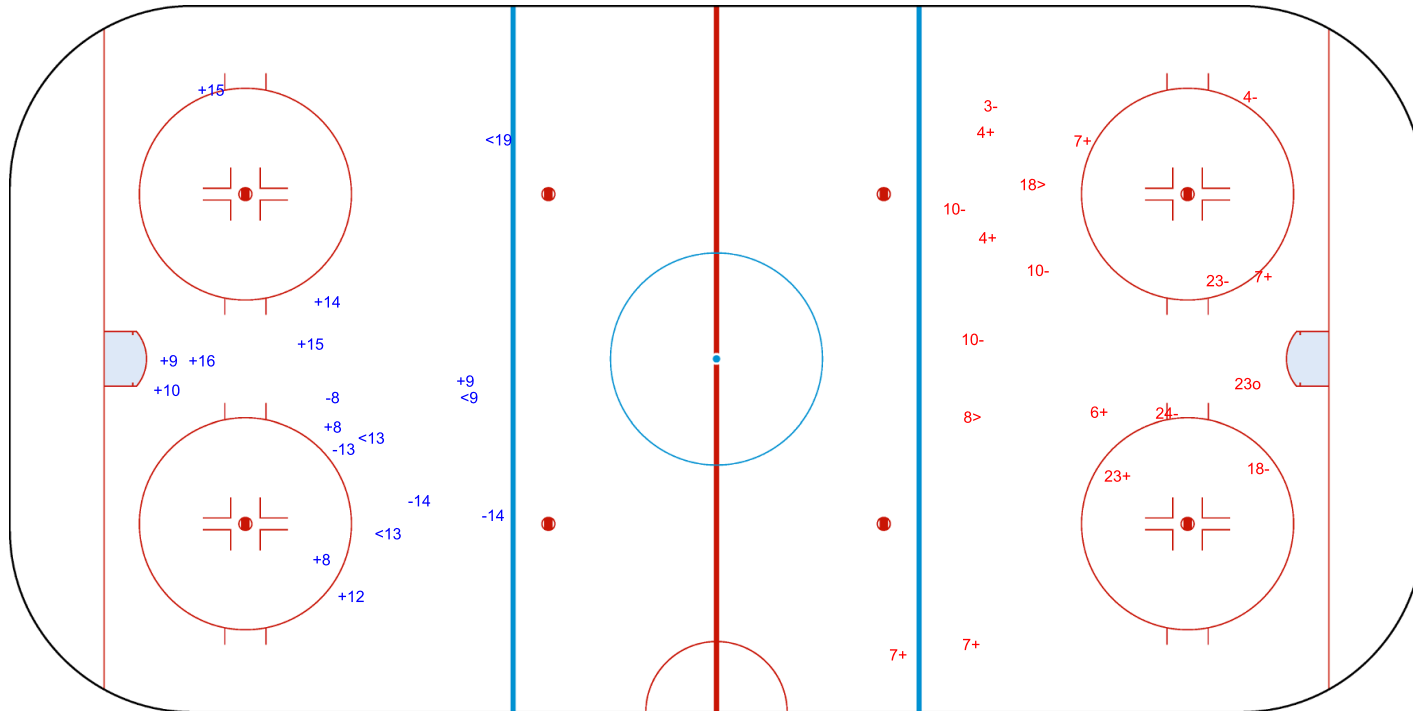

SHOT CHART
SRB - ESP

Shots by SRB
Goals (o): 0
SSG (+): 10
SSP (<): 4
SPG (-): 4

GK 1 of ESP

ESP → 1st Period ← SRB

Shots by ESP
Goals (o): 1
SSG (+): 8
SSP (>): 2
SPG (-): 8

GK 25 of SRB

Shots by ESP
Goals (o): 1 SSG (+): 10
SSP (<): 5 SPG (-): 5

GK 25 of SRB

SRB → 2nd Period ← ESP

Shots by SRB
Goals (o): 2 SSG (+): 11
SSP (>): 5 SPG (-): 8

GK 1 of ESP

Shots by SRB

Goals (o): 1 SSG (+): 6
SSP (<): 2 SPG (-): 4

GK 1 of ESP

3rd Period