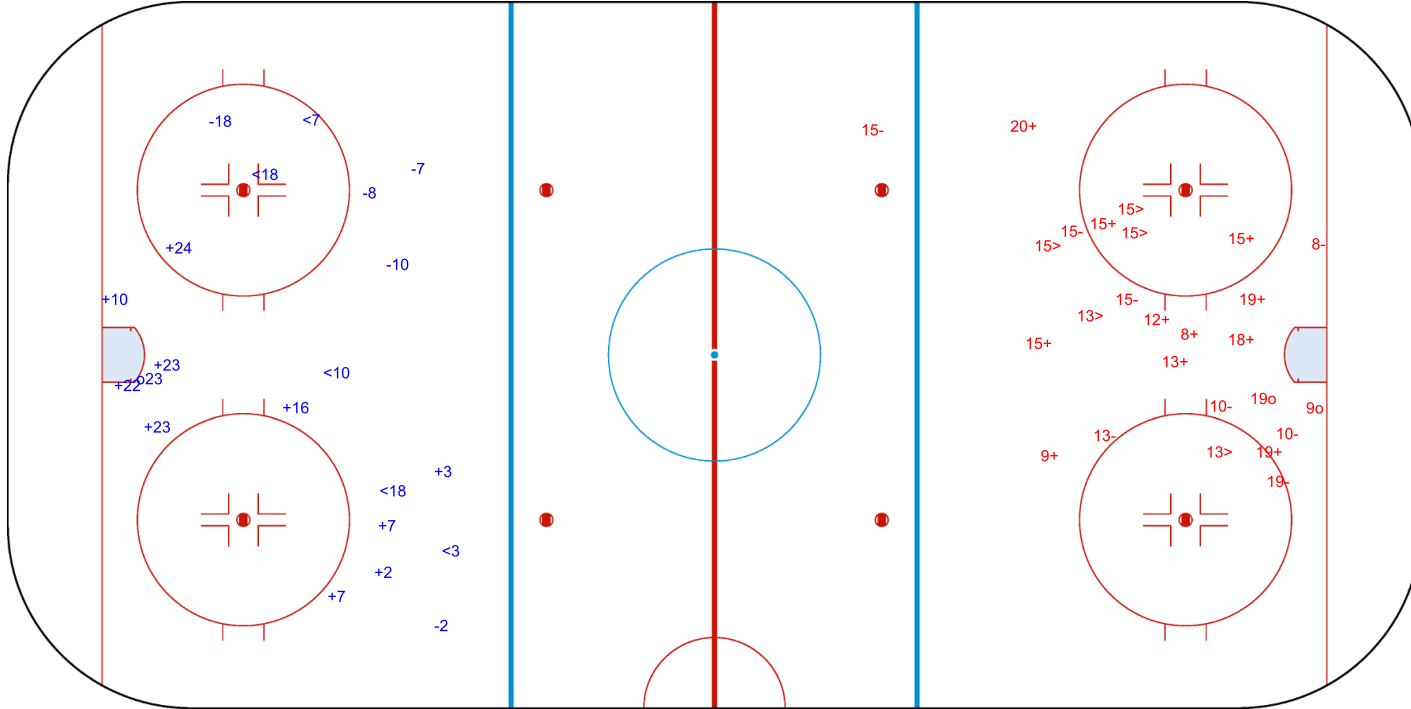

SHOT CHART
SRB - ESP

Shots by SRB
Goals (o): 0
SSG (+): 10
SSP (<): 4
SPG (-): 4

GK 1 of ESP

ESP → 1st Period ← SRB

Shots by ESP
Goals (o): 1
SSG (+): 8
SSP (>): 2
SPG (-): 8

GK 25 of SRB

Shots by ESP
Goals (o): 1 SSG (+): 10
SSP (<): 5 SPG (-): 5

GK 25 of SRB

SRB → 2nd Period ← ESP

Shots by SRB
Goals (o): 2 SSG (+): 11
SSP (>): 5 SPG (-): 8

GK 1 of ESP

Shots by SRB

Goals (o): 1 SSG (+): 6
SSP (<): 2 SPG (-): 4

GK 1 of ESP

3rd Period