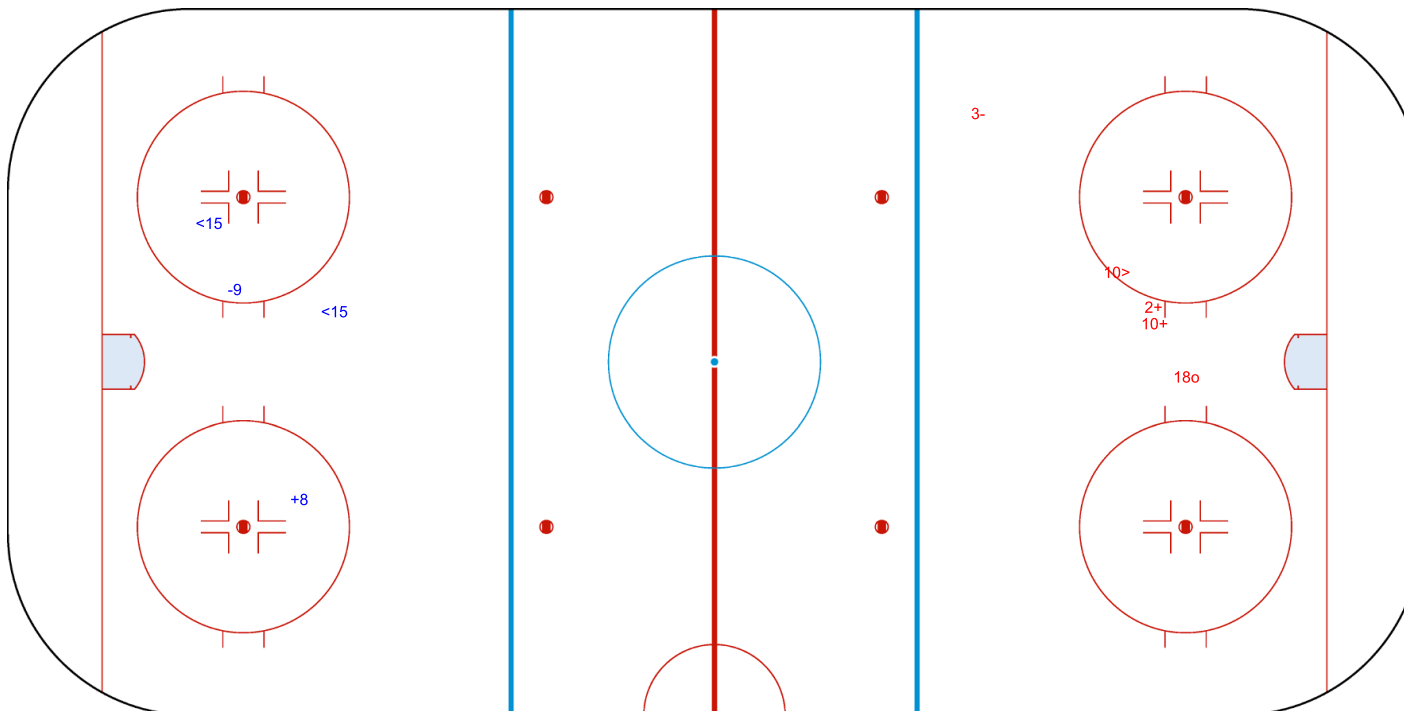

Shots by SRB

Goals (o): 0   SSG (+): 1
SSP (-): 2   SPG (-): 1

GK 1 of ESP

Overtime

Shots by ESP

Goals (o): 1   SSG (+): 2
SSP (>): 1   SPG (-): 1

GK 25 of SRB

Legend:			
GK	Goalkeeper	SPG	Shots past goal
SSG	Shots saved by goalkeeper	SSP	Shots saved by player