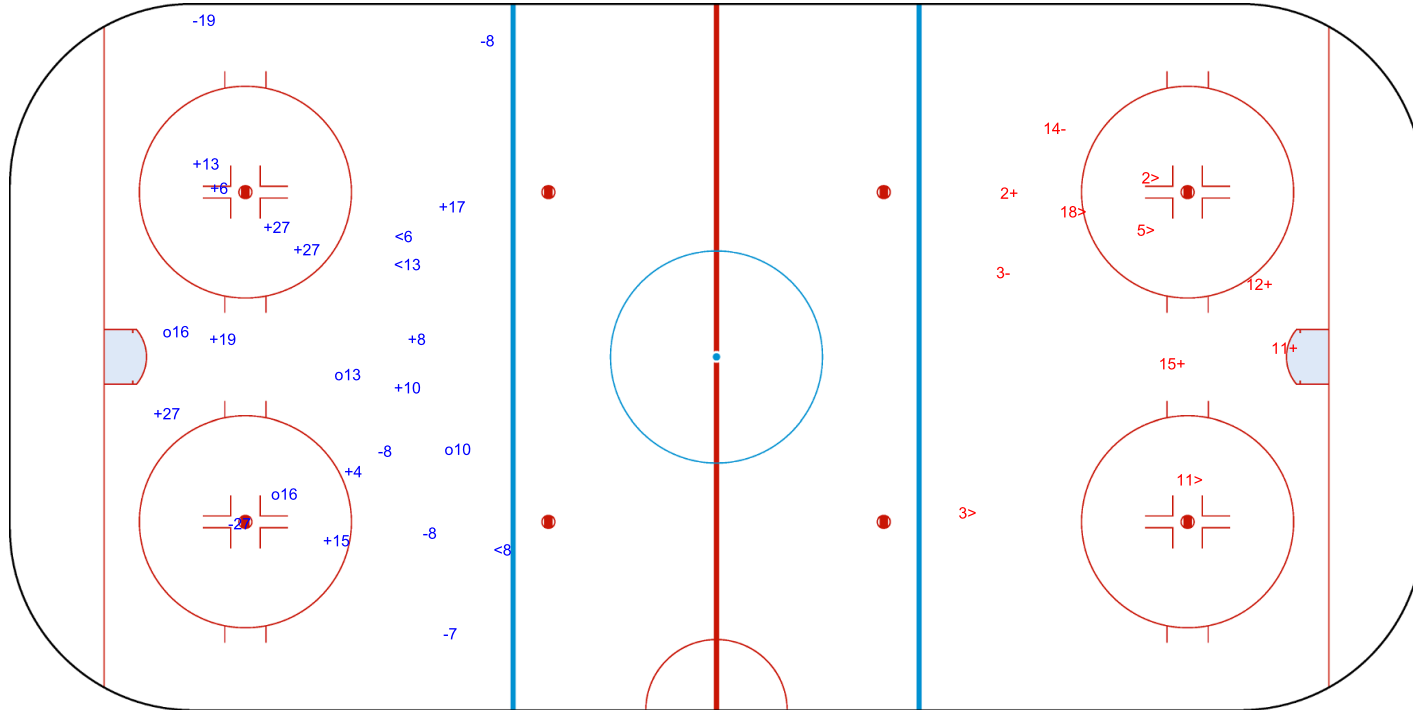

SHOT CHART
LTU - ROU

Shots by LTU
Goals (o): 4
SSG (+): 11
SSP (-): 3
SPG (-): 6

GK 1 of ROU

GK 20 of ROU

ROU → 1st Period ← LTU

Shots by ROU
Goals (o): 0
SSG (+): 4
SSP (>): 5
SPG (-): 2

GK 1 of LTU

Shots by ROU

Goals (o): 0 SSG (+): 7

SSP (<): 5 SPG (-): 2

GK 1 of LTU

2nd Period

Shots by LTU

Goals (o): 0 SSG (+): 15

SSP (>): 2 SPG (-): 3

GK 20 of ROU