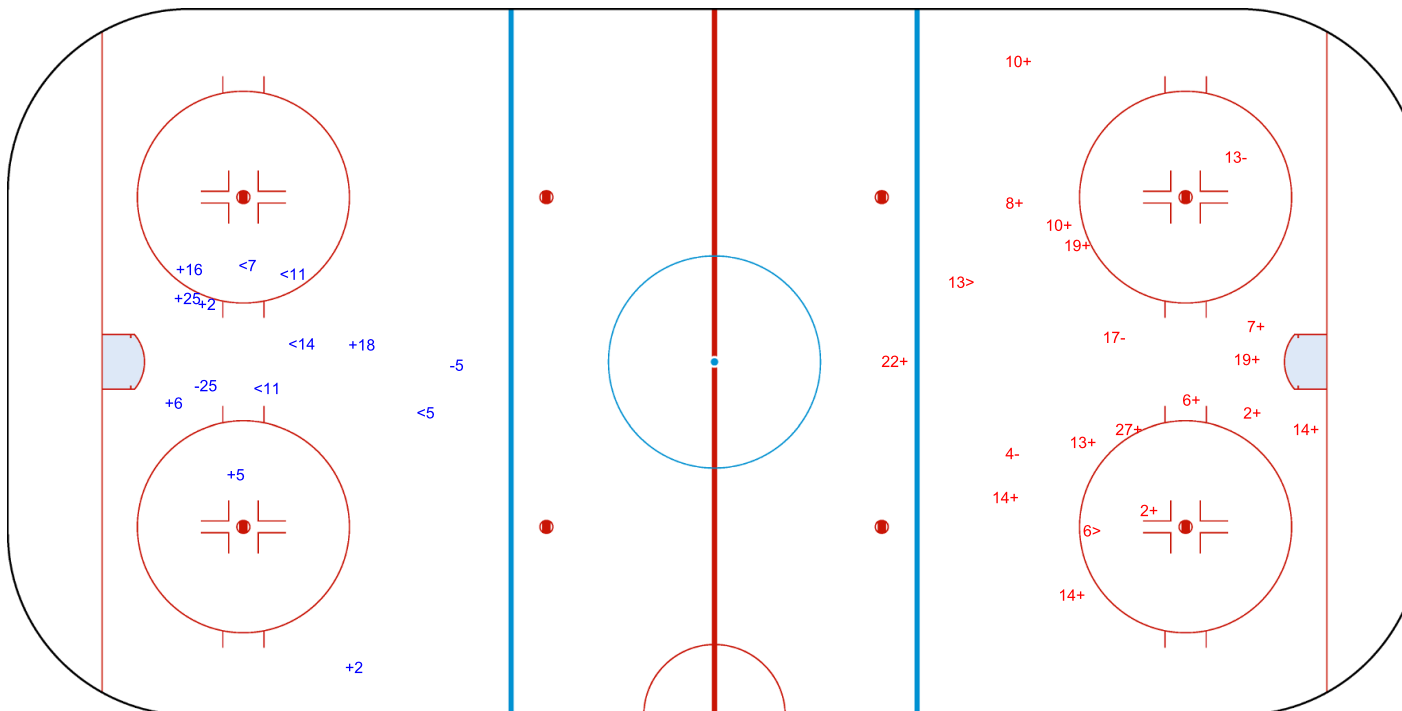

SHOT CHART
LTU - ROU

Shots by LTU
Goals (o): 4
SSG (+): 11
SSP (-): 3
SPG (-): 6

GK 1 of ROU

GK 20 of ROU

ROU → 1st Period ← LTU

Shots by ROU
Goals (o): 0
SSG (+): 4
SSP (>): 5
SPG (-): 2

GK 1 of LTU

Shots by ROU

Goals (o): 0 SSG (+): 7

SSP (<): 5 SPG (-): 2

GK 1 of LTU

2nd Period

Shots by LTU

Goals (o): 0 SSG (+): 15

SSP (>): 2 SPG (-): 3

GK 20 of ROU

Shots by LTU
Goals (o): 2 SSG (+): 11
SSP (-): 5 SPG (-): 2

GK 20 of ROU

ROU → 3rd Period ← LTU

Shots by ROU
Goals (o): 0 SSG (+): 6
SSP (>): 3 SPG (-): 3

GK 1 of LTU

Legend:	
GK	Goalkeeper
SPG	Shots past goal
SSG	Shots saved by goalkeeper
SSP	Shots saved by player