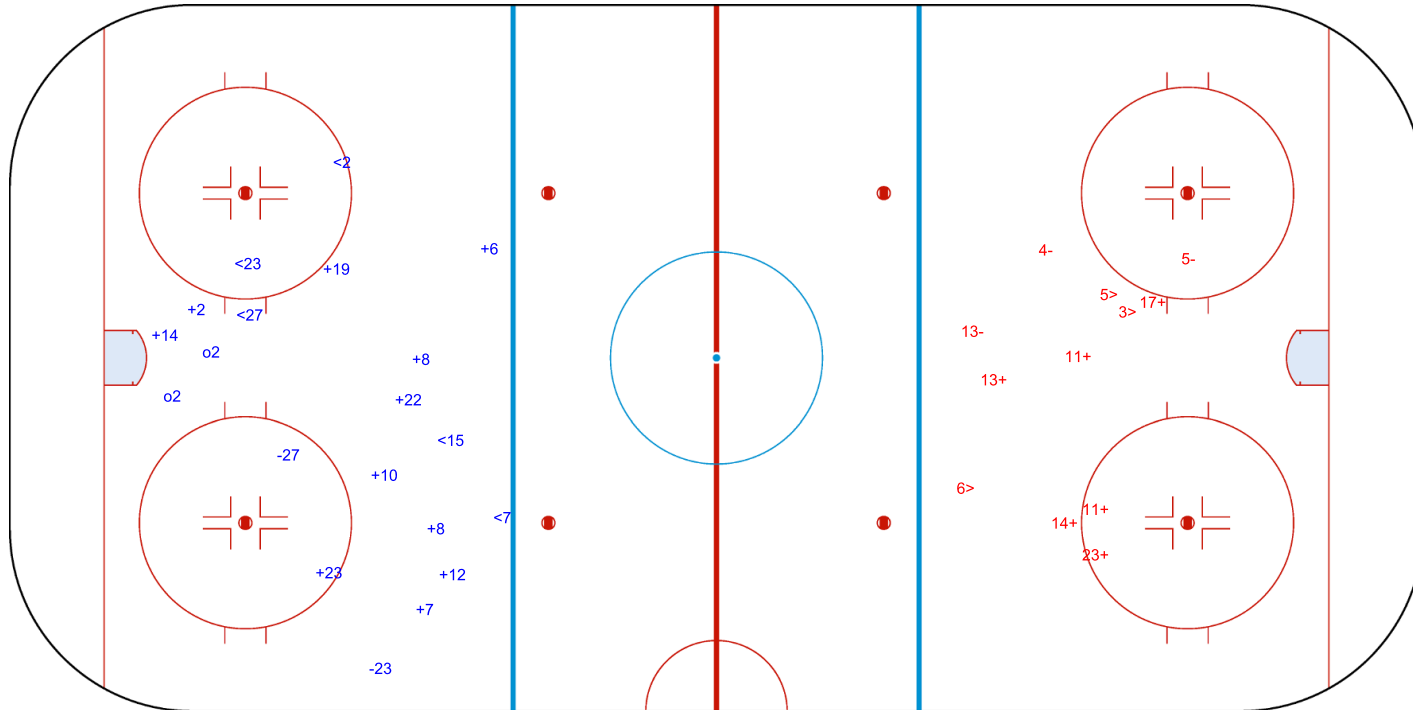

Goals (o): 0 SSG (+): 7

SSP (<): 5 SPG (-): 2

GK 1 of LTU

2nd Period

Shots by LTU

Goals (o): 0 SSG (+): 15

SSP (>): 2 SPG (-): 3

GK 20 of ROU

Shots by LTU
Goals (o): 2 SSG (+): 11
SSP (-): 5 SPG (-): 2

GK 20 of ROU

ROU → 3rd Period ← LTU

Shots by ROU
Goals (o): 0 SSG (+): 6
SSP (>): 3 SPG (-): 3

GK 1 of LTU

Legend:	
GK	Goalkeeper
SPG	Shots past goal
SSG	Shots saved by goalkeeper
SSP	Shots saved by player