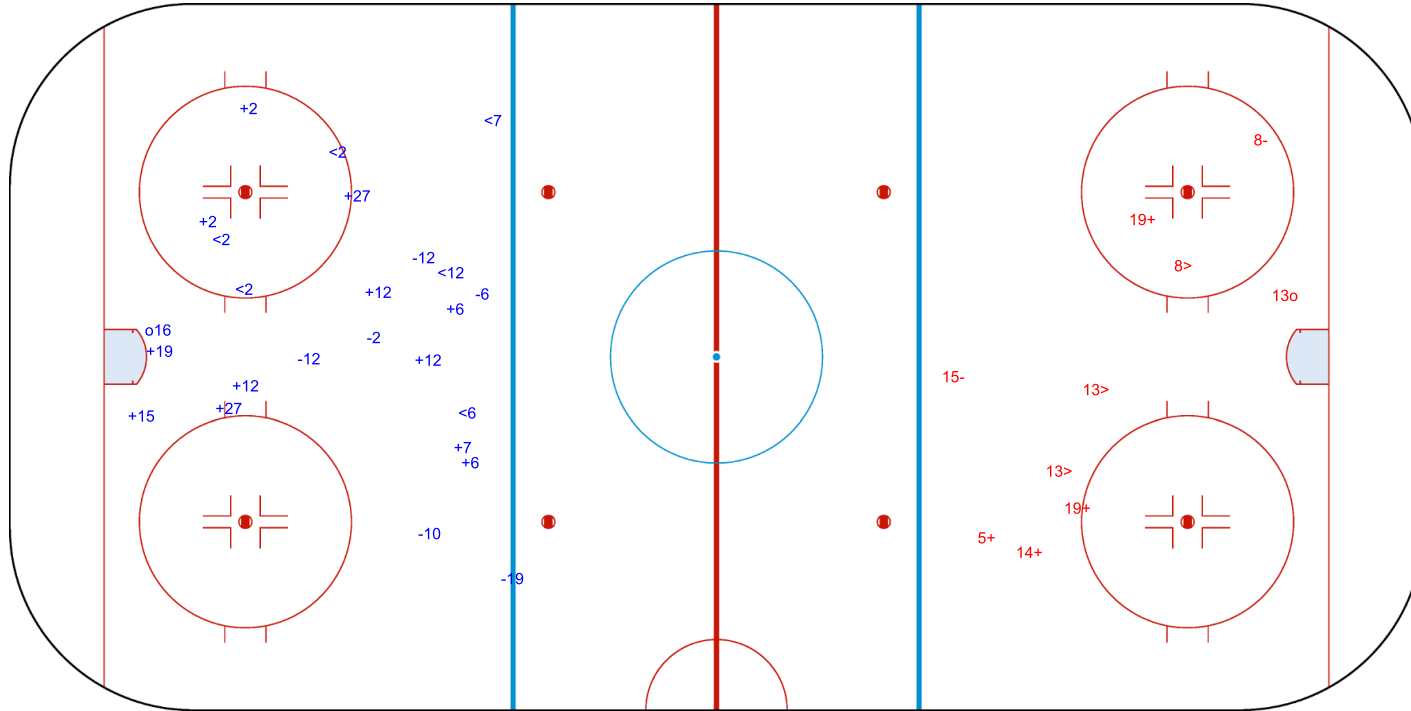

SHOT CHART  
LTU - SRB

Shots by LTU  
Goals (o): 2    SSG (+): 8  
SSP (<): 7    SPG (-): 7

GK 25 of SRB

SRB → 1st Period ← LTU

Shots by SRB  
Goals (o): 0    SSG (+): 5  
SSP (>): 3    SPG (-): 2

GK 20 of LTU

Shots by SRB

Goals (o): 2    SSG (+): 7  
SSP (<): 2    SPG (-): 1

GK 20 of LTU

LTU → 2nd Period ← SRB

Shots by LTU

Goals (o): 2    SSG (+): 11  
SSP (>): 4    SPG (-): 2

GK 1 of SRB

GK 25 of SRB

Shots by LTU  
Goals (o): 1  
SSP (<): 6  
SSG (+): 12  
SPG (-): 6

GK 25 of SRB

SRB → 3rd Period ← LTU

Shots by SRB  
Goals (o): 1  
SSP (>): 3  
SSG (+): 4  
SPG (-): 2

GK 20 of LTU

Legend:	
<b>GK</b>	Goalkeeper
<b>SPG</b>	Shots past goal
<b>SSG</b>	Shots saved by goalkeeper
<b>SSP</b>	Shots saved by player