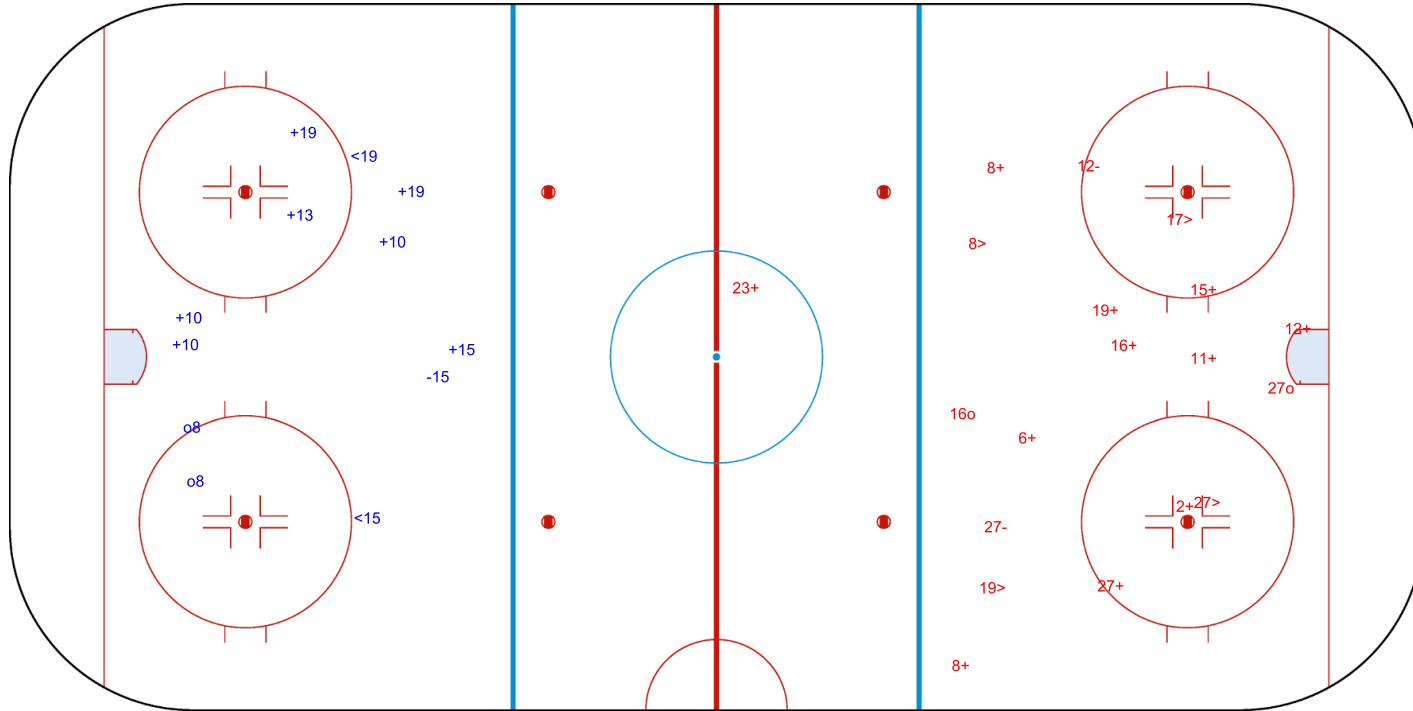

SHOT CHART  
LTU - SRB

Shots by LTU  
Goals (o): 2    SSG (+): 8  
SSP (<): 7    SPG (-): 7

GK 25 of SRB

SRB → 1st Period ← LTU

Shots by SRB  
Goals (o): 0    SSG (+): 5  
SSP (>): 3    SPG (-): 2

GK 20 of LTU

Shots by SRB

Goals (o): 2    SSG (+): 7  
SSP (<): 2    SPG (-): 1

GK 20 of LTU

LTU → 2nd Period ← SRB

Shots by LTU

Goals (o): 2    SSG (+): 11  
SSP (>): 4    SPG (-): 2

GK 1 of SRB

GK 25 of SRB