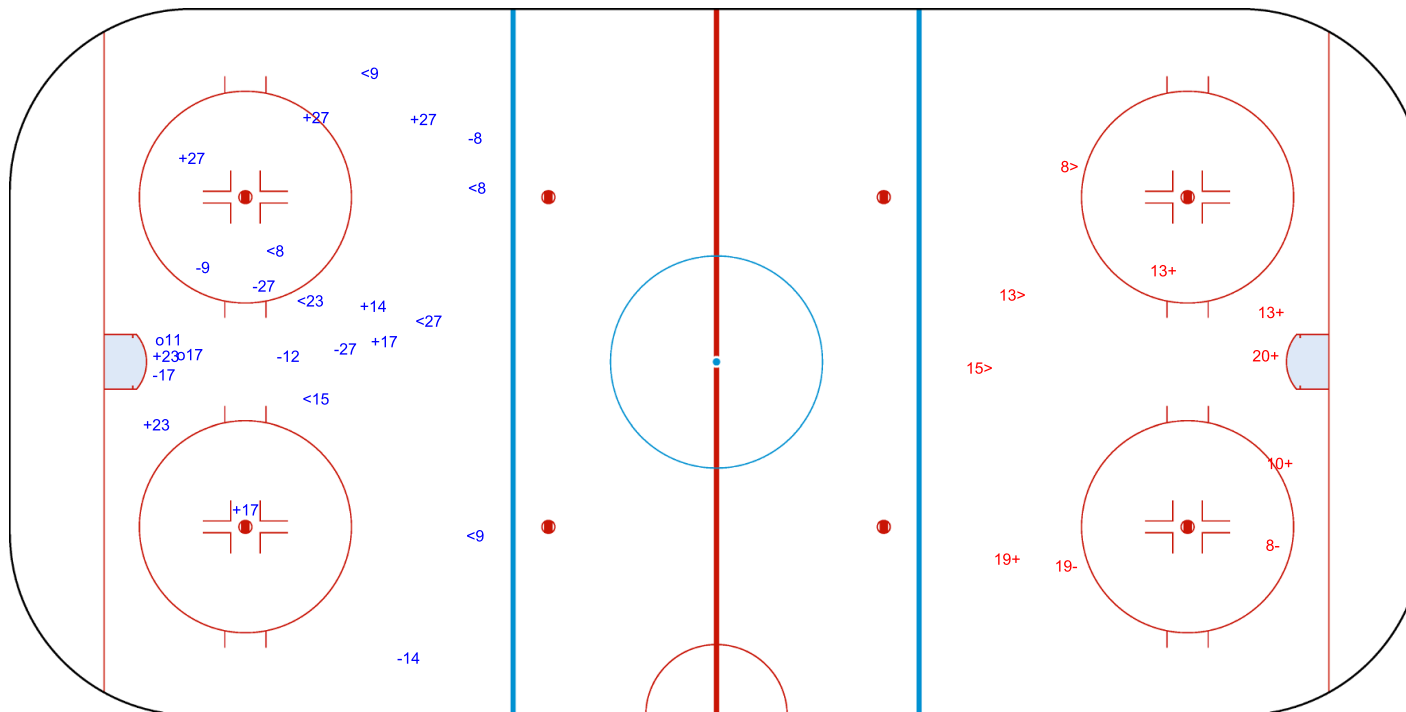

SHOT CHART  
LTU - SRB

Shots by LTU  
Goals (o): 2    SSG (+): 8  
SSP (<): 7    SPG (-): 7

GK 25 of SRB

SRB → 1st Period ← LTU

Shots by SRB  
Goals (o): 0    SSG (+): 5  
SSP (>): 3    SPG (-): 2

GK 20 of LTU

Shots by SRB

Goals (o): 2    SSG (+): 7  
SSP (<): 2    SPG (-): 1

GK 20 of LTU

LTU → 2nd Period ← SRB

Shots by LTU

Goals (o): 2    SSG (+): 11  
SSP (>): 4    SPG (-): 2

GK 1 of SRB

GK 25 of SRB