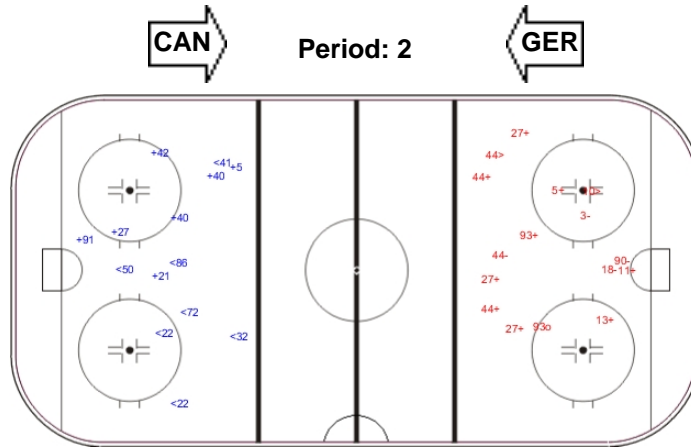

Shots by GER

Goals (o): 0 SSG (+): 3
 SSP (>): 5 SPG (-): 1

GK 35 of CAN

Shots by CAN

Goals (o): 1 SSG (+): 9
 SSP (>): 2 SPG (-): 4

GK 31 of GER

LEGEND

GK Goalkeeper **SPG** Shots past goal **SSG** Shots saved by goalkeeper **SSP** Shots saved by player