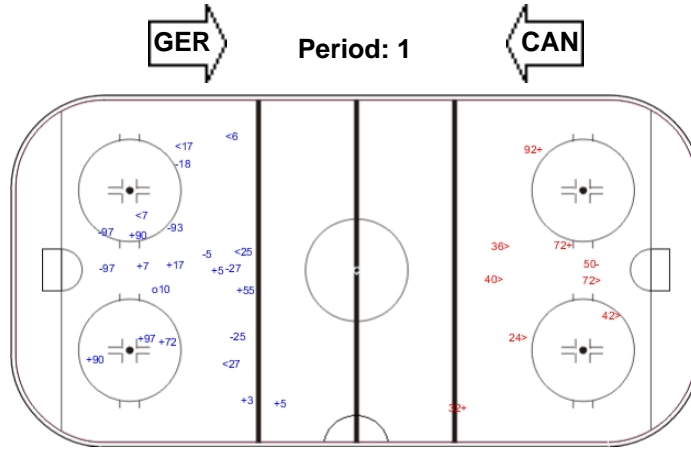

Shots by GER

Goals (o): 0 SSG (+): 3
 SSP (>): 5 SPG (-): 1

GK 35 of CAN

Shots by CAN

Goals (o): 1 SSG (+): 9
 SSP (>): 2 SPG (-): 4

GK 31 of GER

LEGEND

GK Goalkeeper **SPG** Shots past goal **SSG** Shots saved by goalkeeper **SSP** Shots saved by player