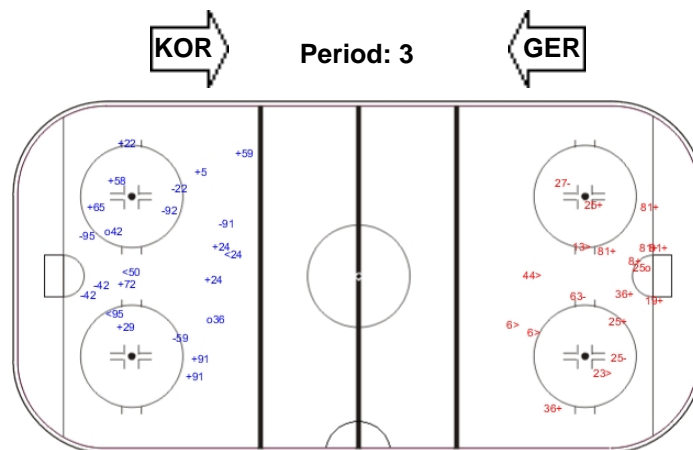

Shots by GER

Goals (o): 2   SSG (+): 11
SSP (-): 3   SPG (-): 7

Shots by KOR

Goals (o): 1   SSG (+): 10
SSP (>): 5   SPG (-): 3

LEGEND			
GK	Goalkeeper	SPG	Shots past goal
SSG	Shots saved by goalkeeper	SSP	Shots saved by player