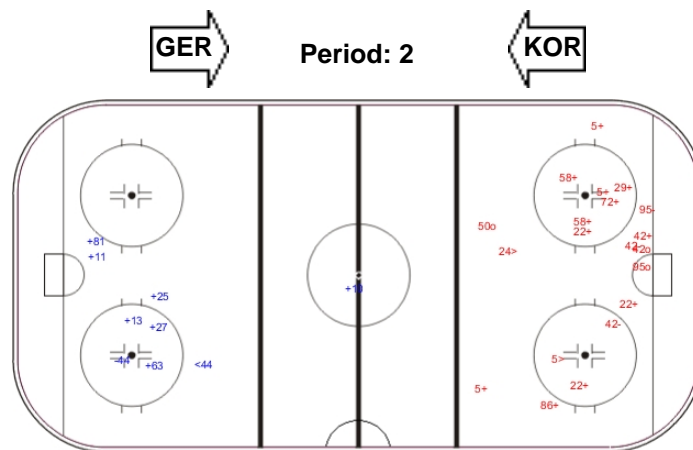

### SHOT CHART

#### GER - KOR

Shots by GER

Goals (o): 1    SSG (+): 13  
SSP (-): 4    SPG (-): 6

Shots by KOR

Goals (o): 0    SSG (+): 8  
SSP (>): 3    SPG (-): 1

Shots by KOR

Goals (o): 0    SSG (+): 7  
SSP (-): 1    SPG (-): 1