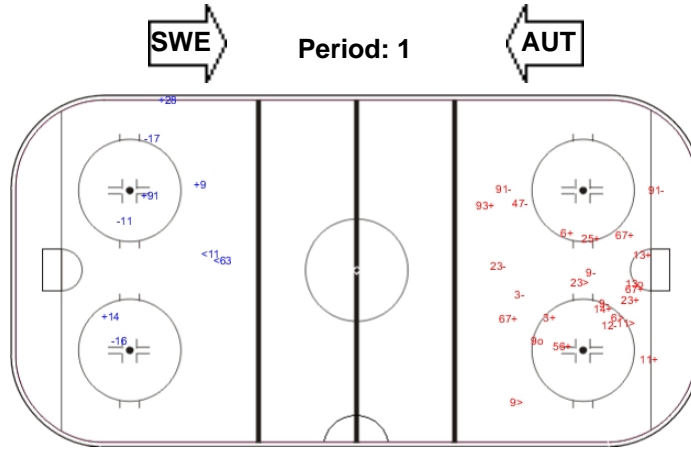

Goals (o): 2    SSG (+): 12  
SSP (>): 4    SPG (-): 8

GK 31 of AUT

Shots by AUT

Goals (o): 0    SSG (+): 6  
SSP (>): 5    SPG (-): 1

GK 31 of SWE