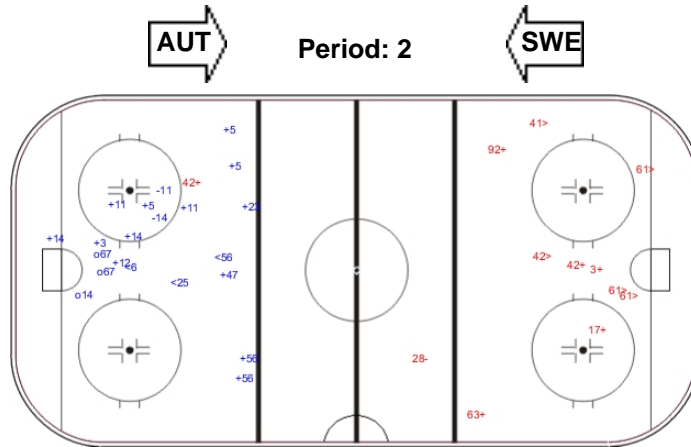

Goals (o): 2    SSG (+): 12  
SSP (>): 4    SPG (-): 8

GK 31 of AUT

Shots by AUT

Goals (o): 0    SSG (+): 6  
SSP (>): 5    SPG (-): 1

GK 31 of SWE