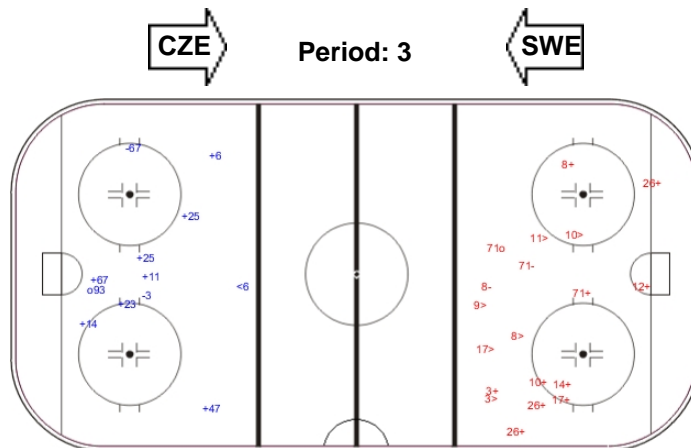

Shots by SWE

Goals (o): 1   SSG (+): 8
SSP (<): 1   SPG (-): 2

Shots by CZE

Goals (o): 1   SSG (+): 10
SSP (>): 6   SPG (-): 2

LEGEND					
GK	Goalkeeper	SPG	Shots past goal	SSG	Shots saved by goalkeeper
		SSP	Shots saved by player