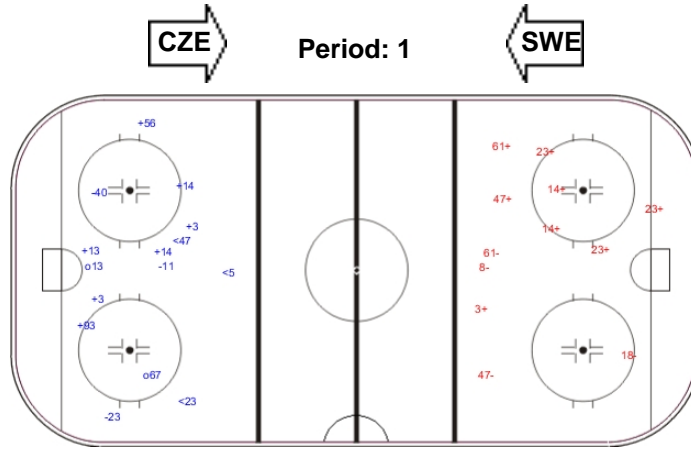

SHOT CHART

SWE - CZE

Shots by SWE

Goals (o): 2 SSG (+): 7
SSP (-): 3 SPG (-): 3

Shots by CZE

Goals (o): 0 SSG (+): 8
SSP (>): 0 SPG (-): 4

Shots by CZE

Goals (o): 1 SSG (+): 5
SSP (<): 9 SPG (-): 0