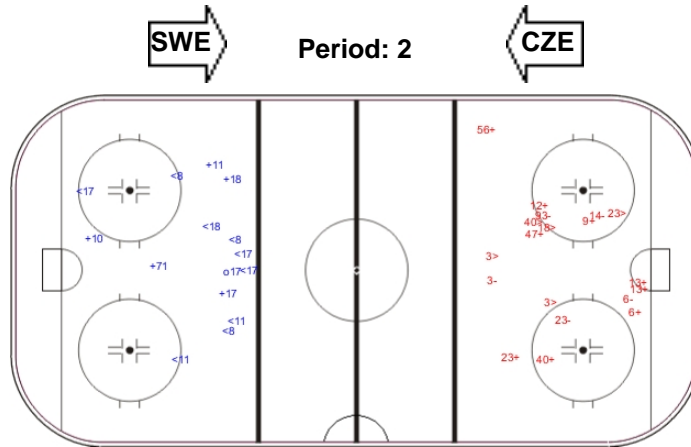

SHOT CHART

SWE - CZE

Shots by SWE

Goals (o): 2 SSG (+): 7
SSP (-): 3 SPG (-): 3

Shots by CZE

Goals (o): 0 SSG (+): 8
SSP (>): 0 SPG (-): 4

Shots by CZE

Goals (o): 1 SSG (+): 5
SSP (<): 9 SPG (-): 0